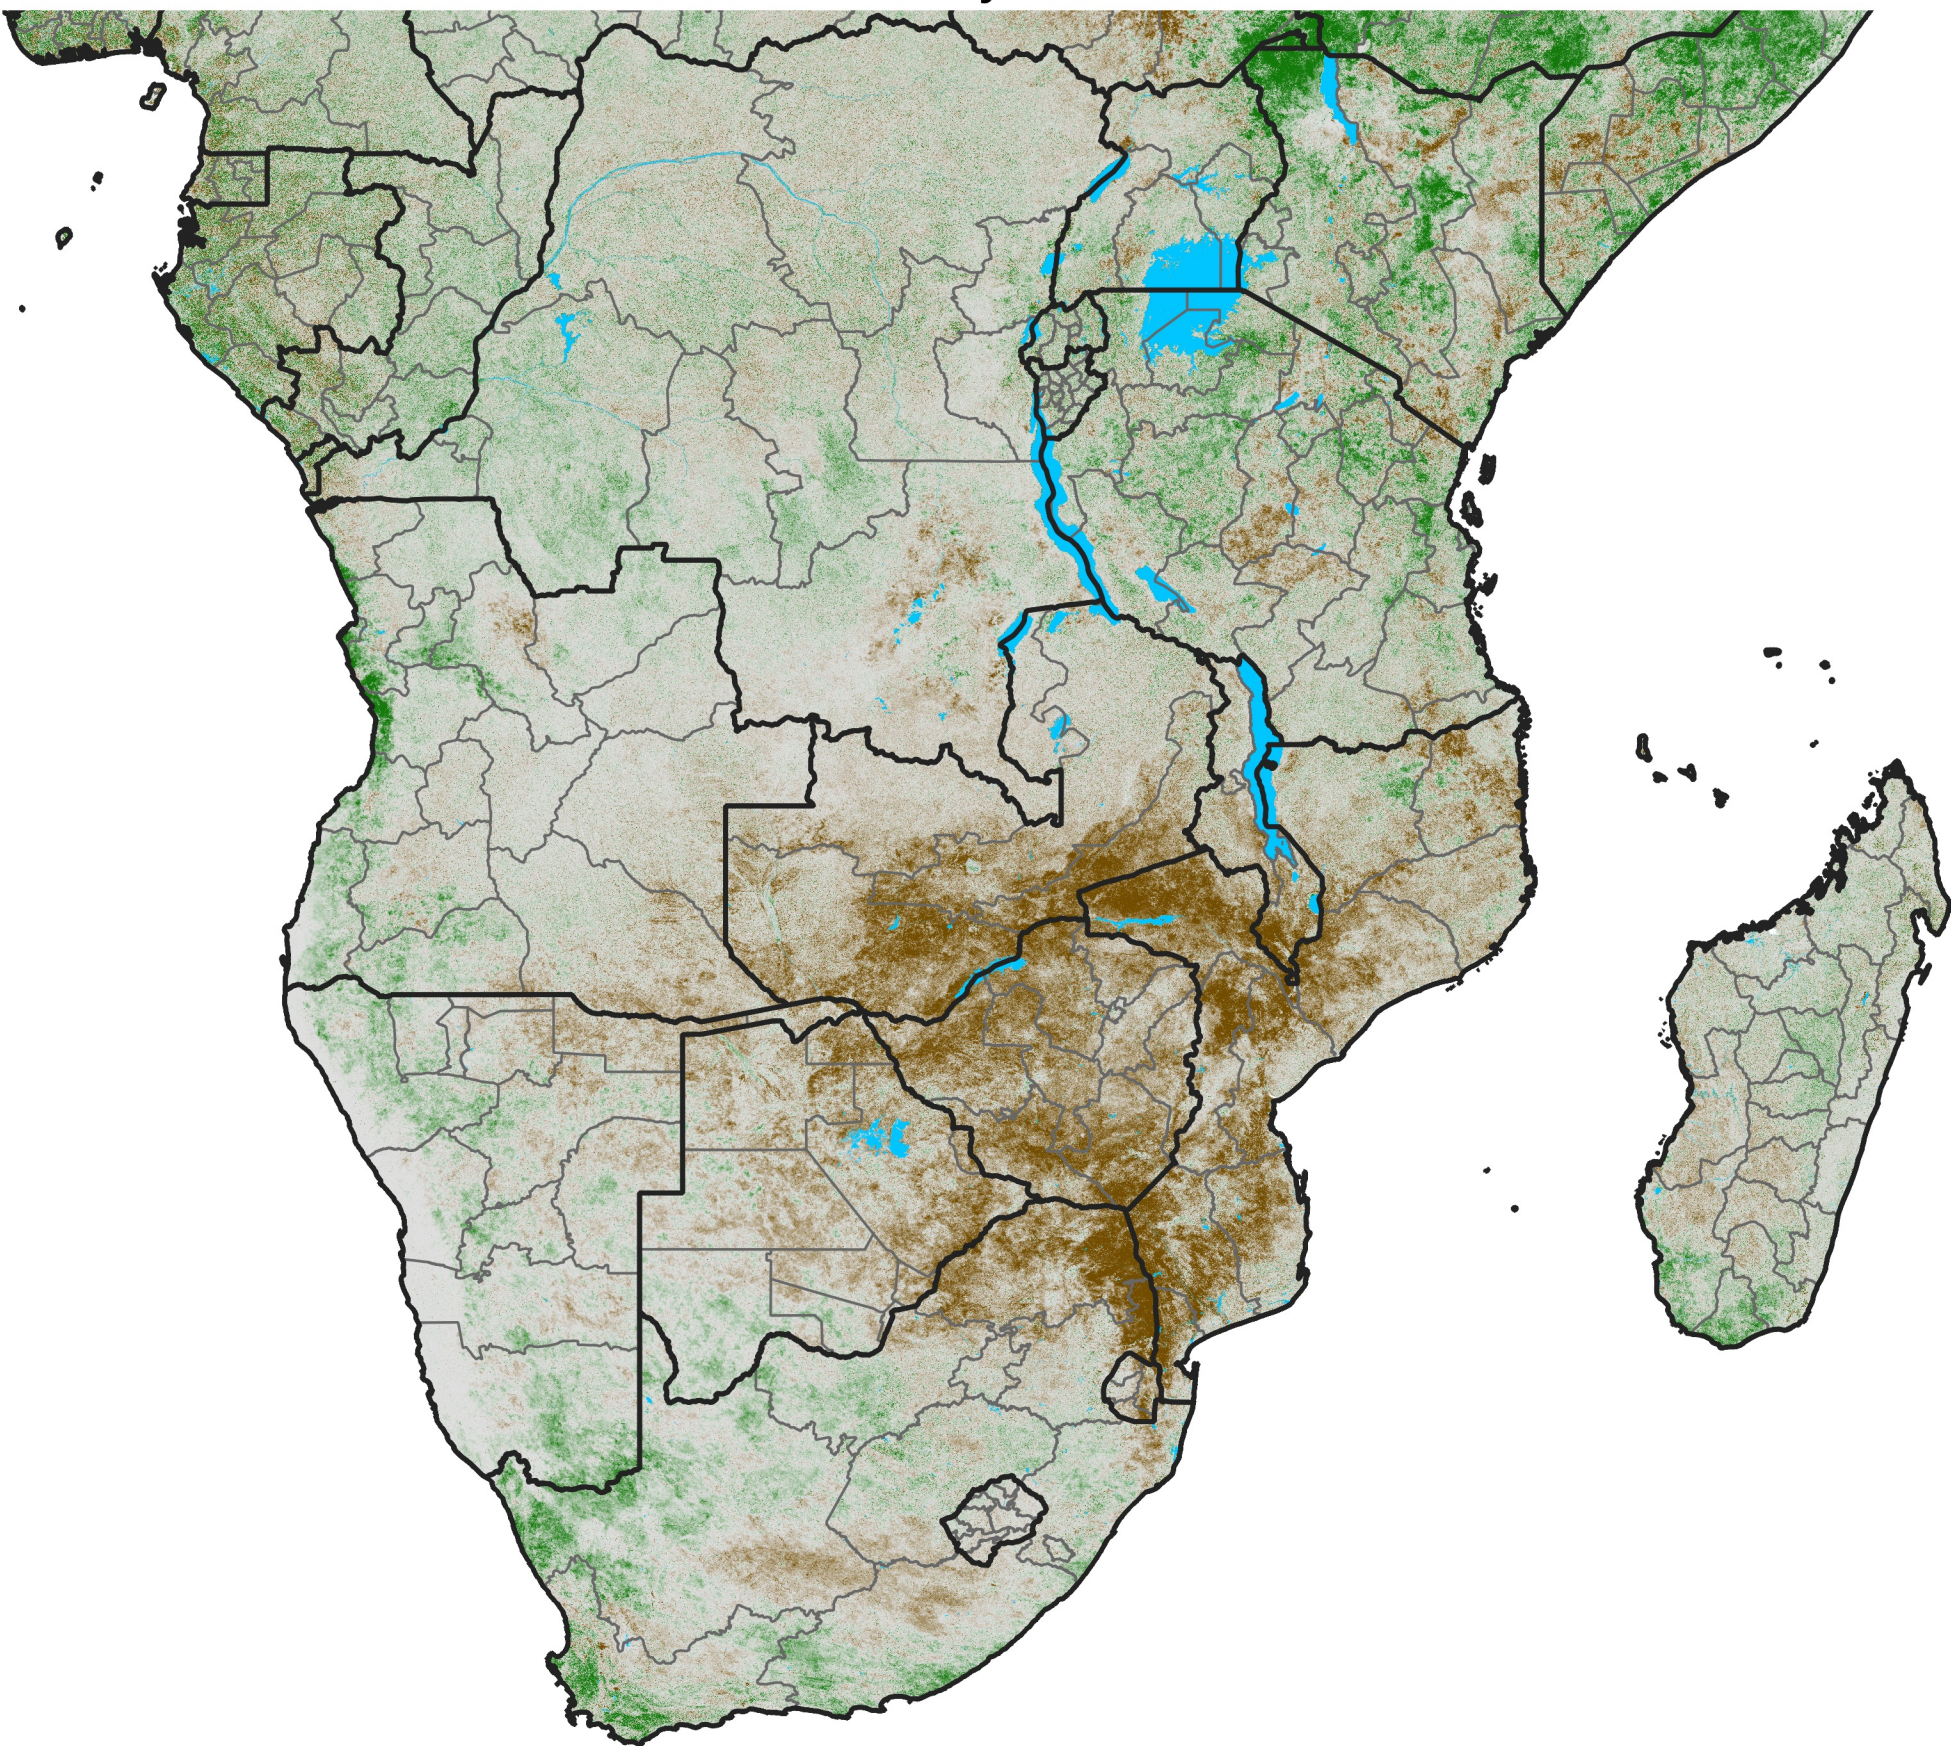

# Southern Africa NDVI Difference

2005 minus 2004

Period 15 / May 21 - 31, 2005

### NDVI Difference

< -0.3   -0.2   -0.1   -0.05   0.05   0.1   0.2   > 0.3

Negative

No Difference

Positive