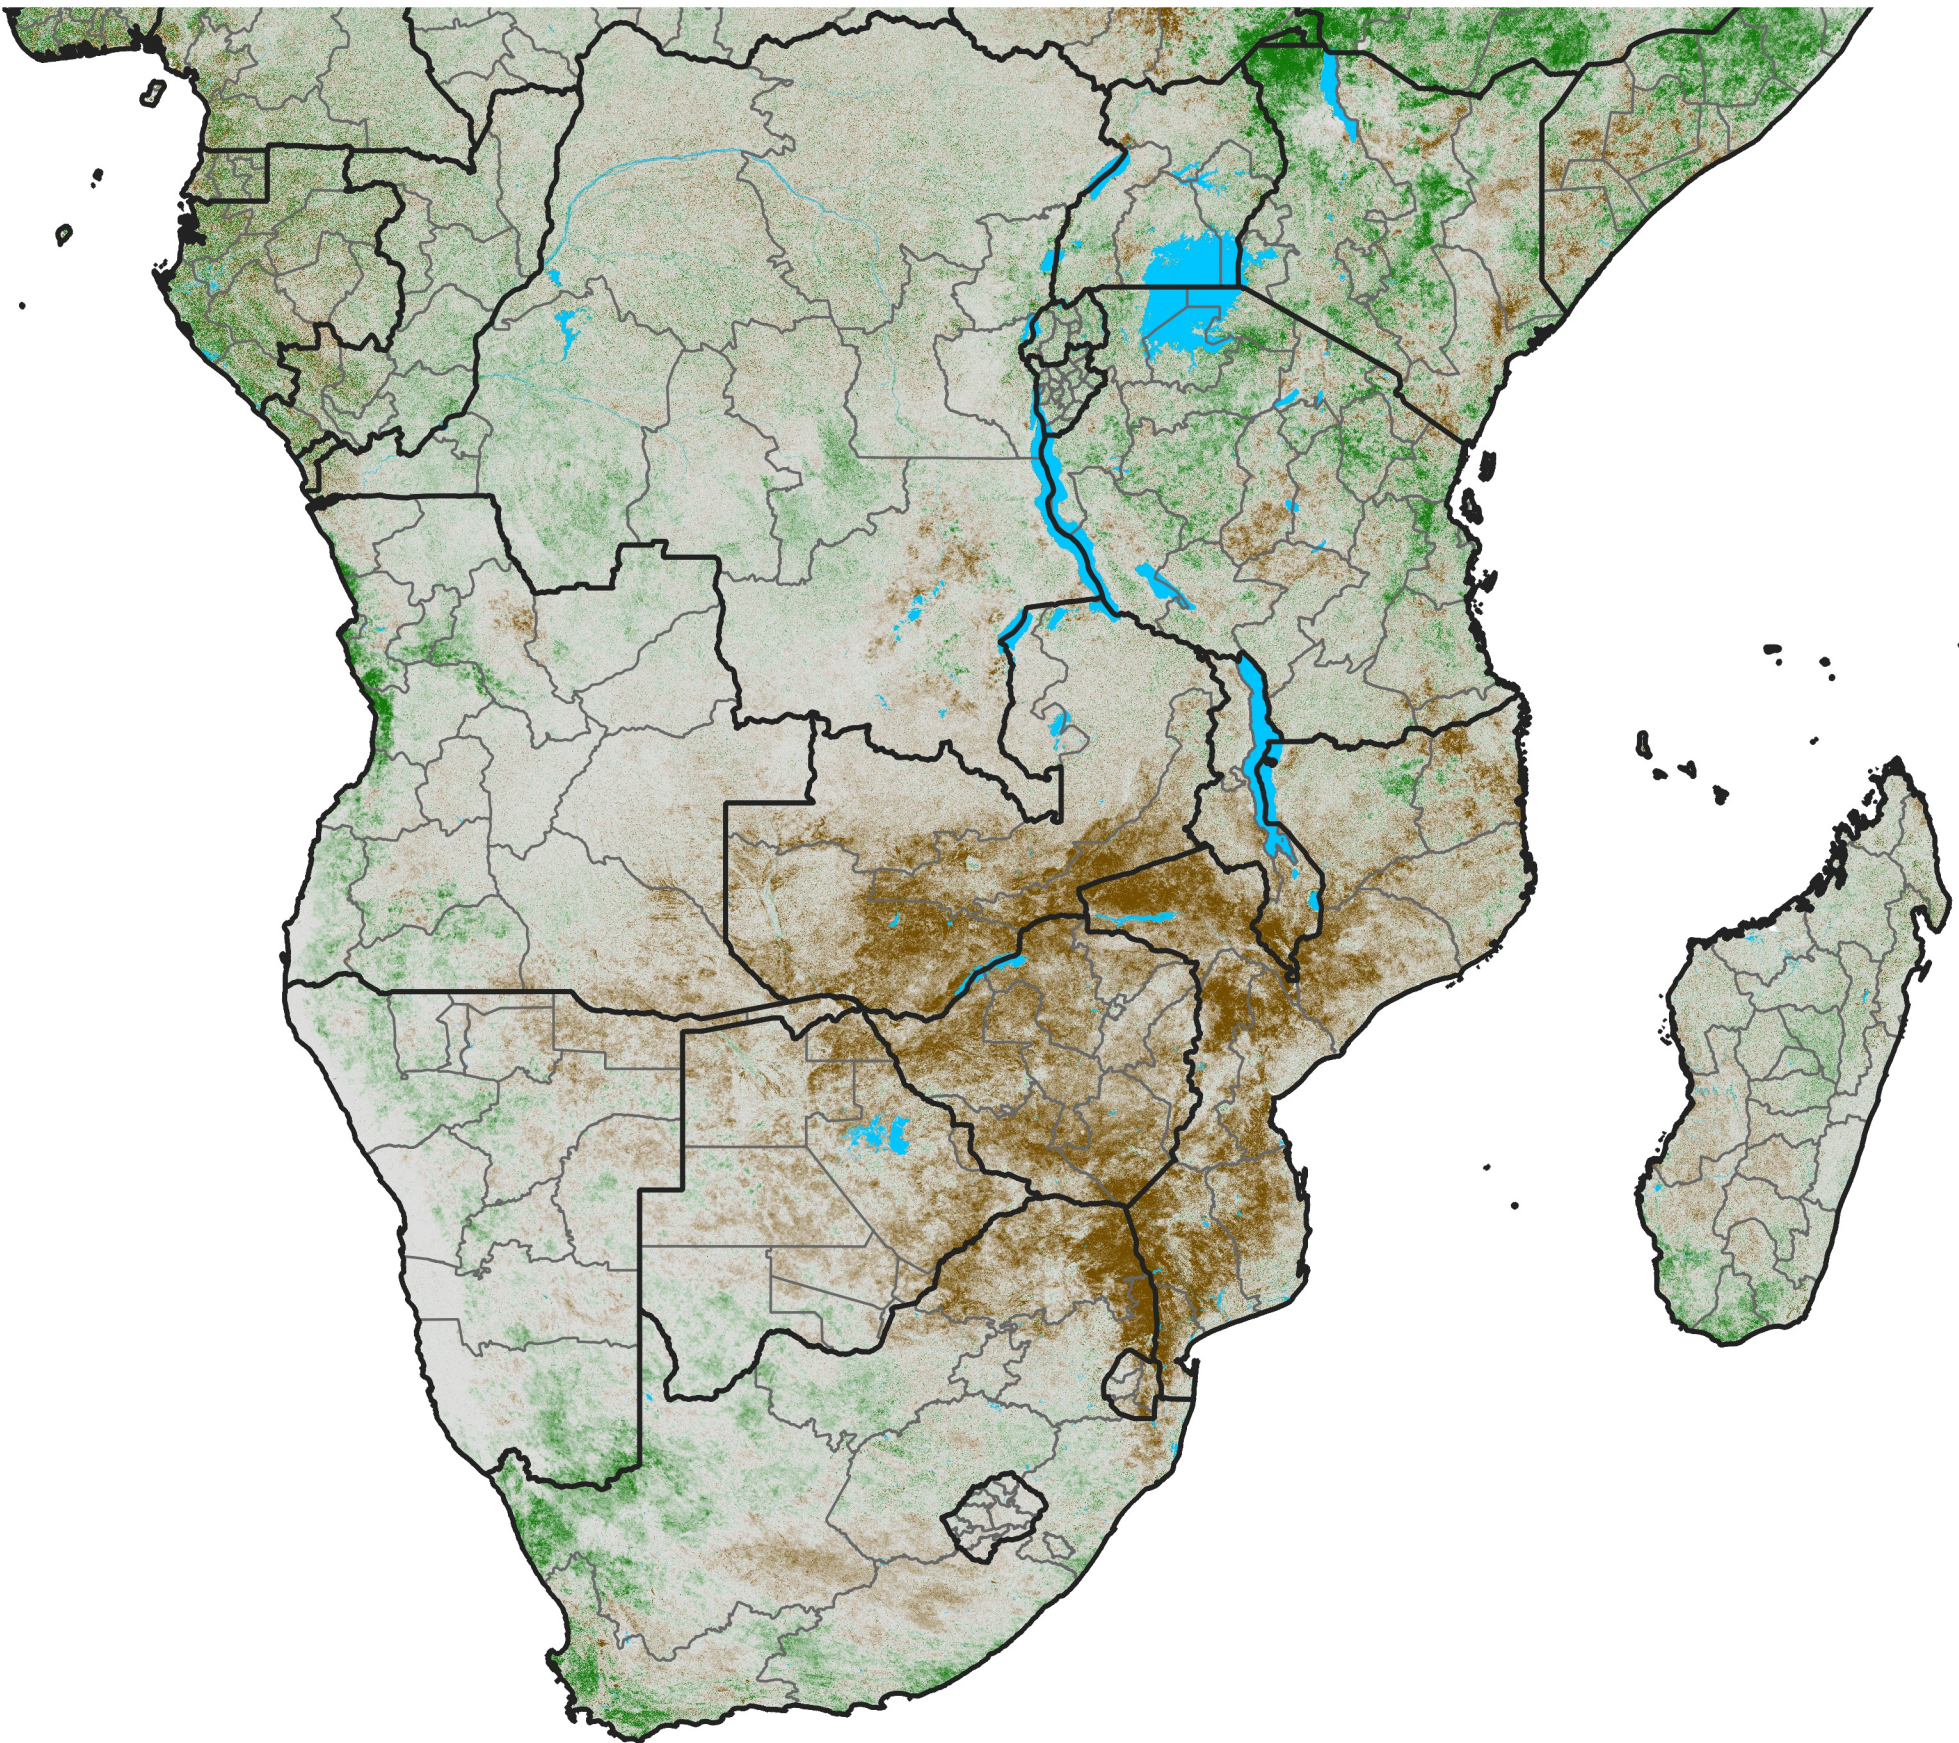

Southern Africa NDVI Difference

2005 minus 2004

Period 16 / June 01 - 10, 2005

NDVI Difference

< -0.3 -0.2 -0.1 -0.05 0.05 0.1 0.2 >0.3

Negative

No Difference

Positive