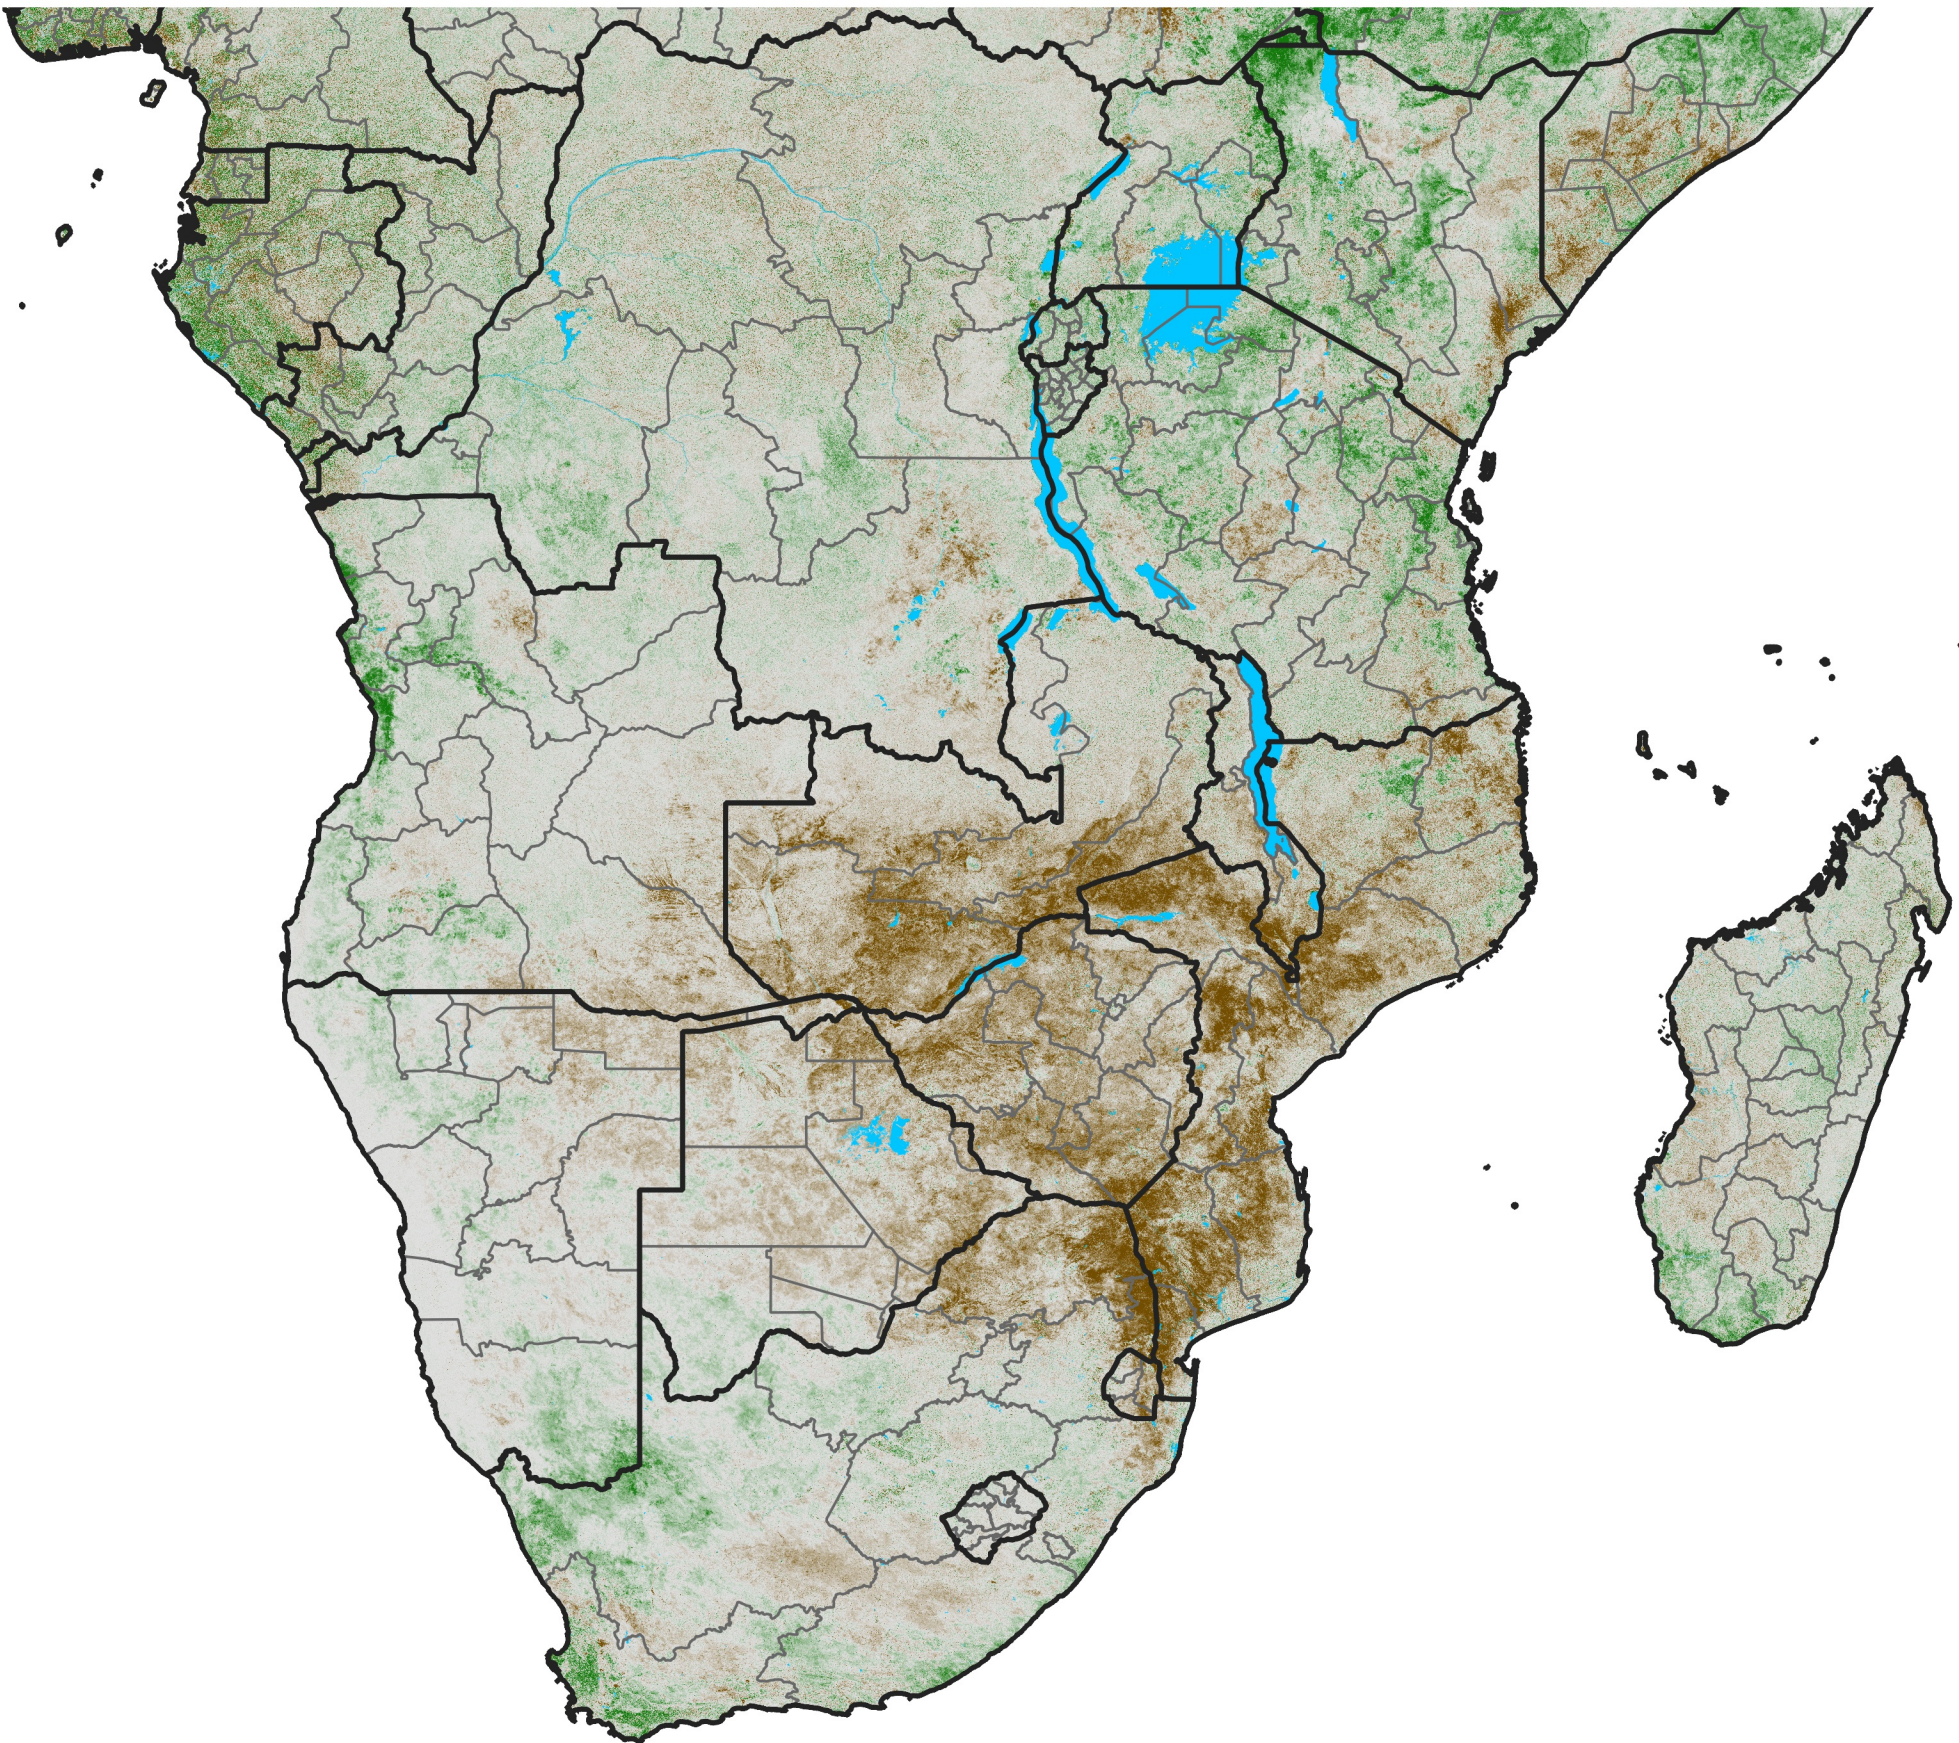

Southern Africa NDVI Difference

2005 minus 2004

Period 18 / June 21 - 30, 2005

NDVI Difference

< -0.3 -0.2 -0.1 -0.05 0.05 0.1 0.2 >0.3

Negative

No Difference

Positive