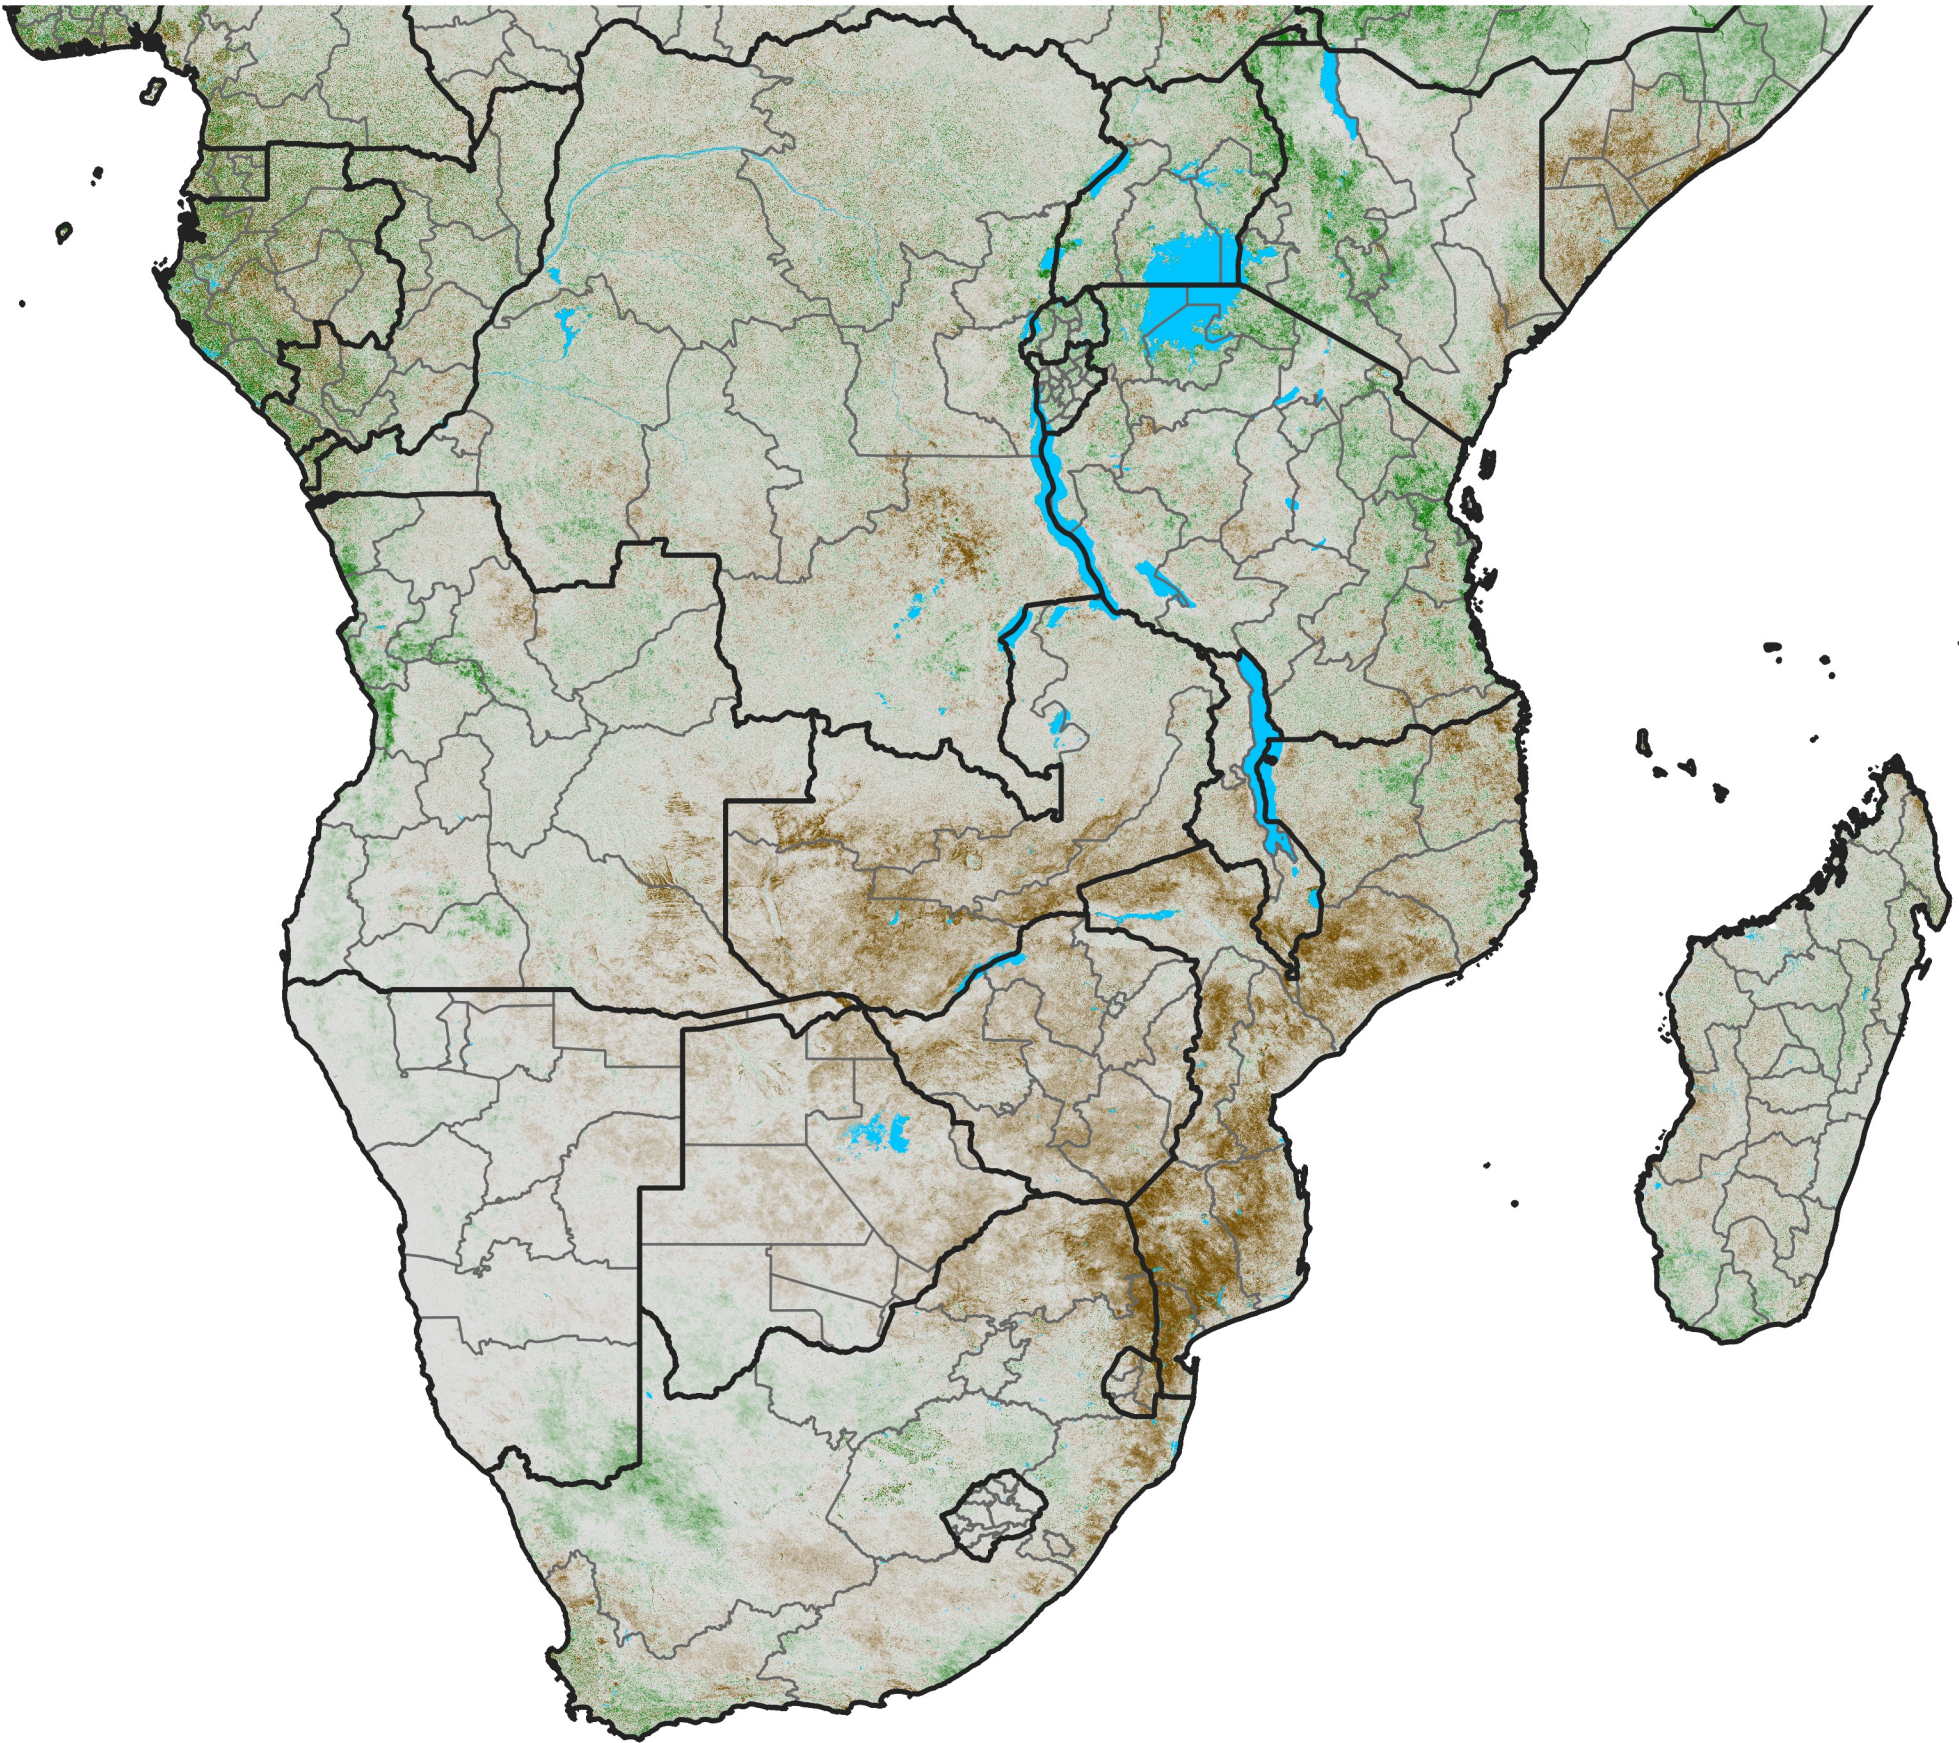

Southern Africa

NDVI Difference

2005 minus 2004

Period 22 / August 01 - 10, 2005

NDVI Difference

< -0.3 -0.2 -0.1 -0.05 0.05 0.1 0.2 >0.3

Negative

No Difference