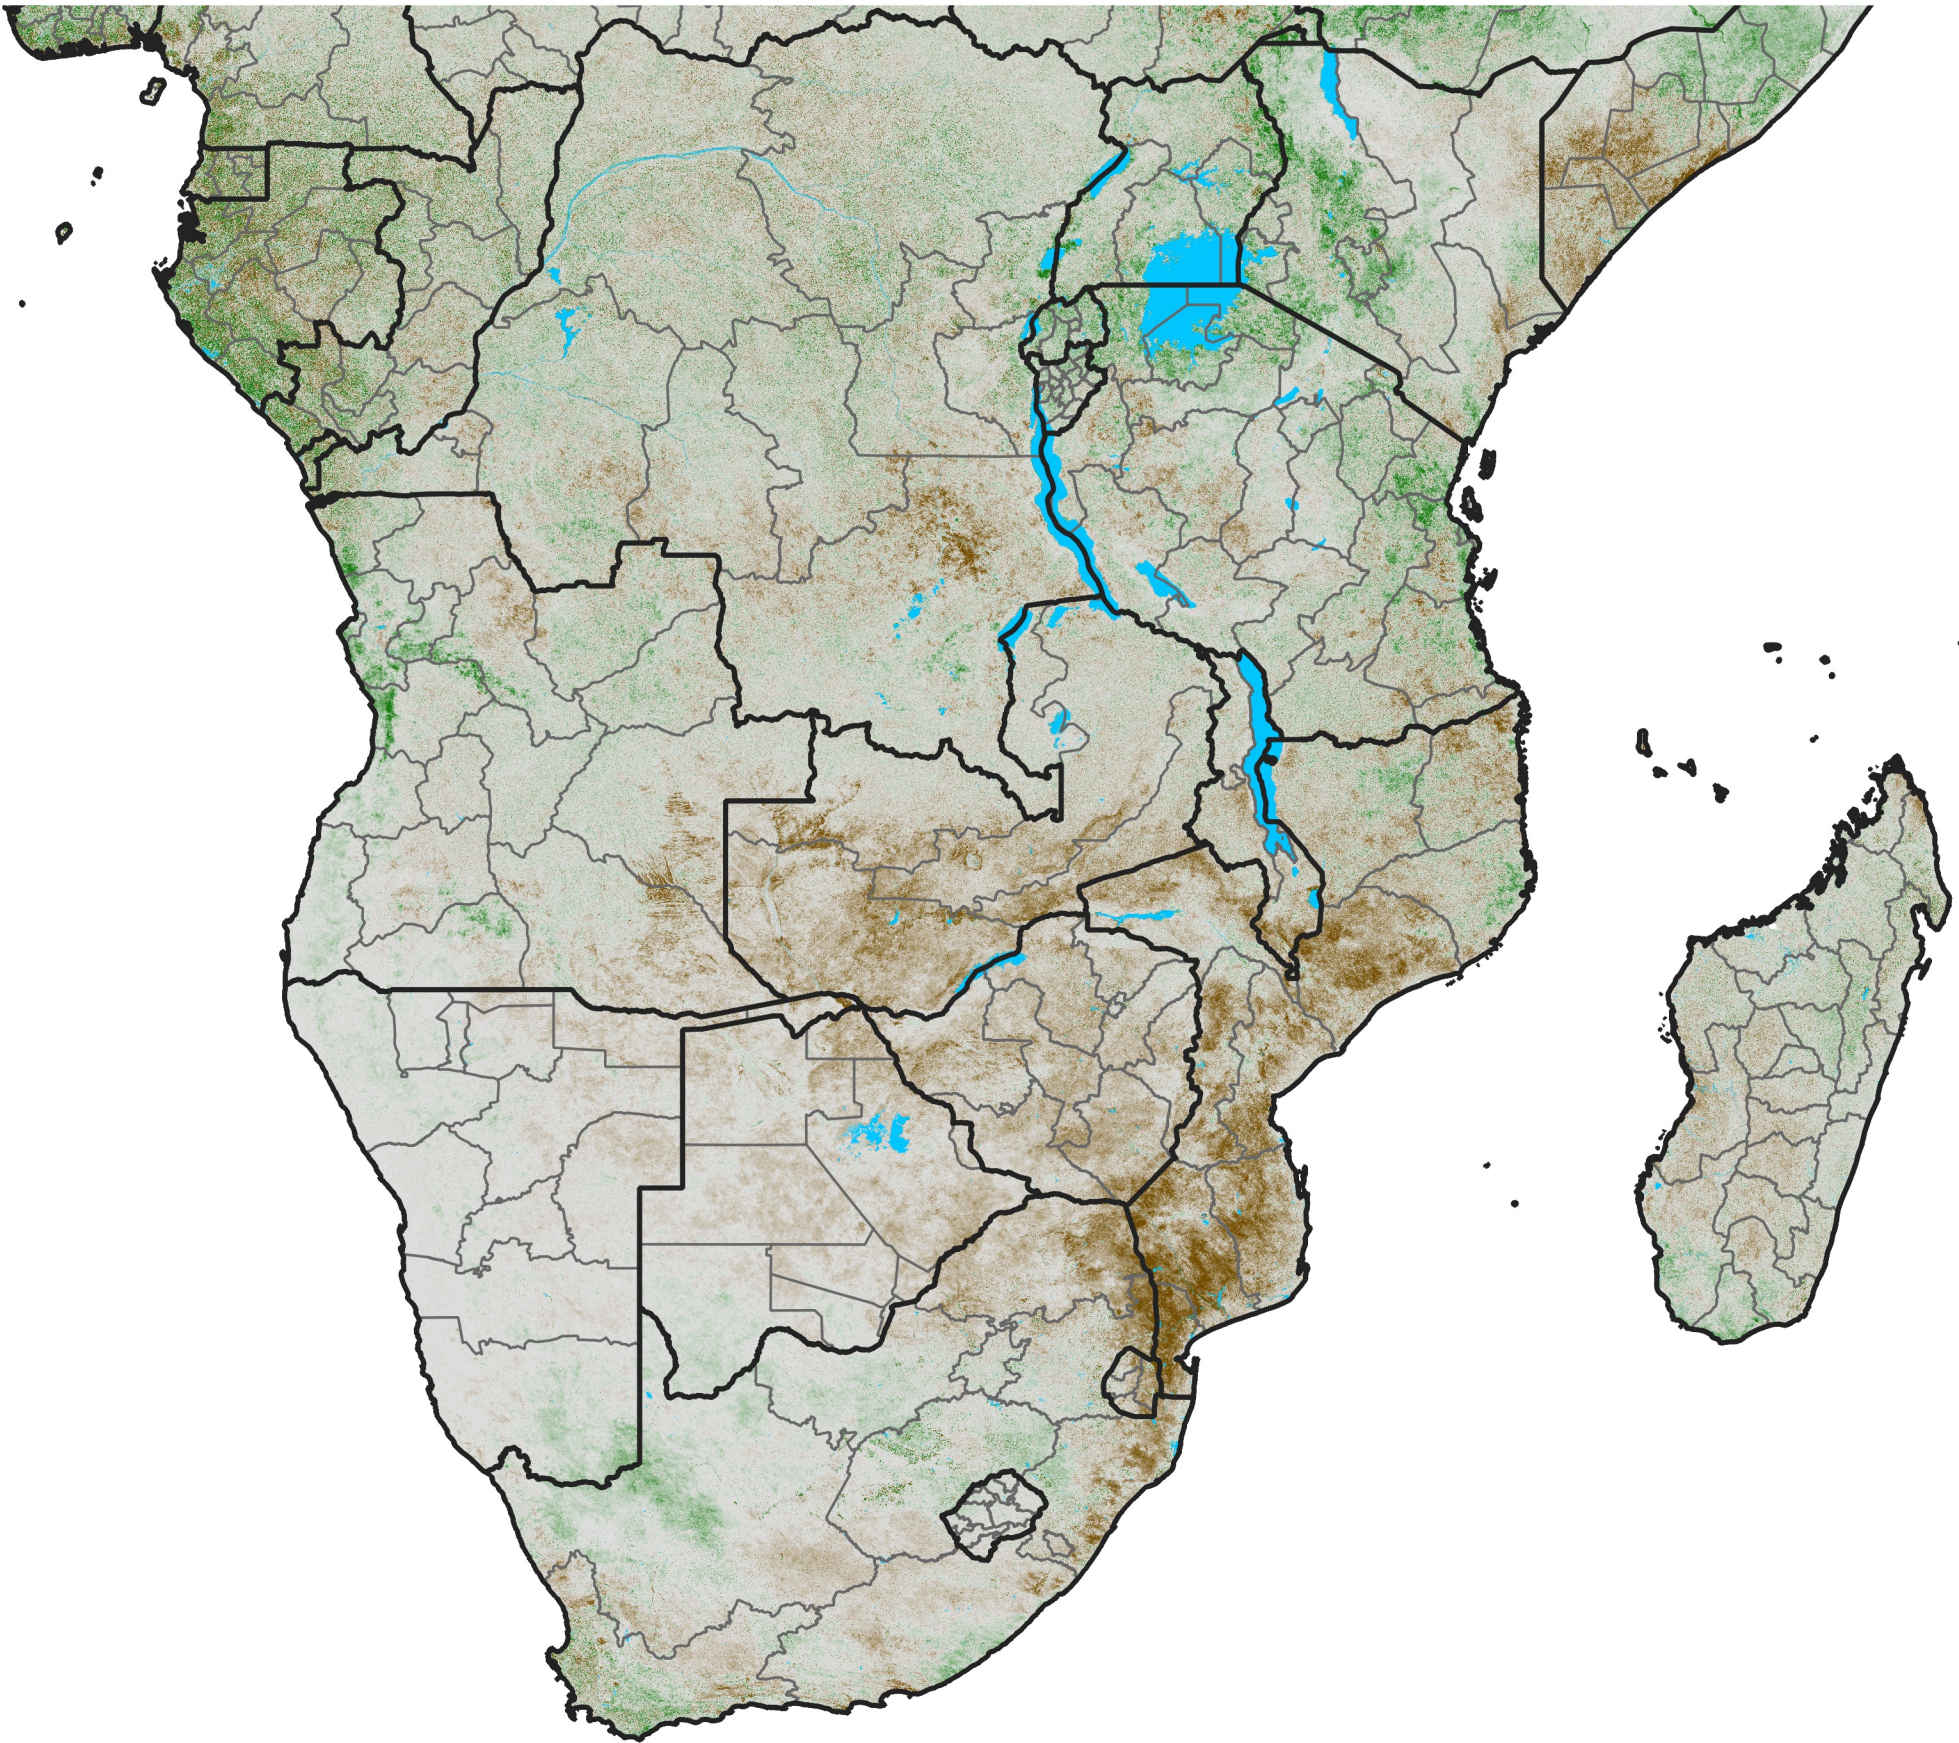

# Southern Africa

## NDVI Difference

2005 minus 2004

Period 23 / August 11 - 20, 2005

### NDVI Difference

< -0.3   -0.2   -0.1   -0.05   0.05   0.1   0.2   >0.3

Negative

No Difference

Positive