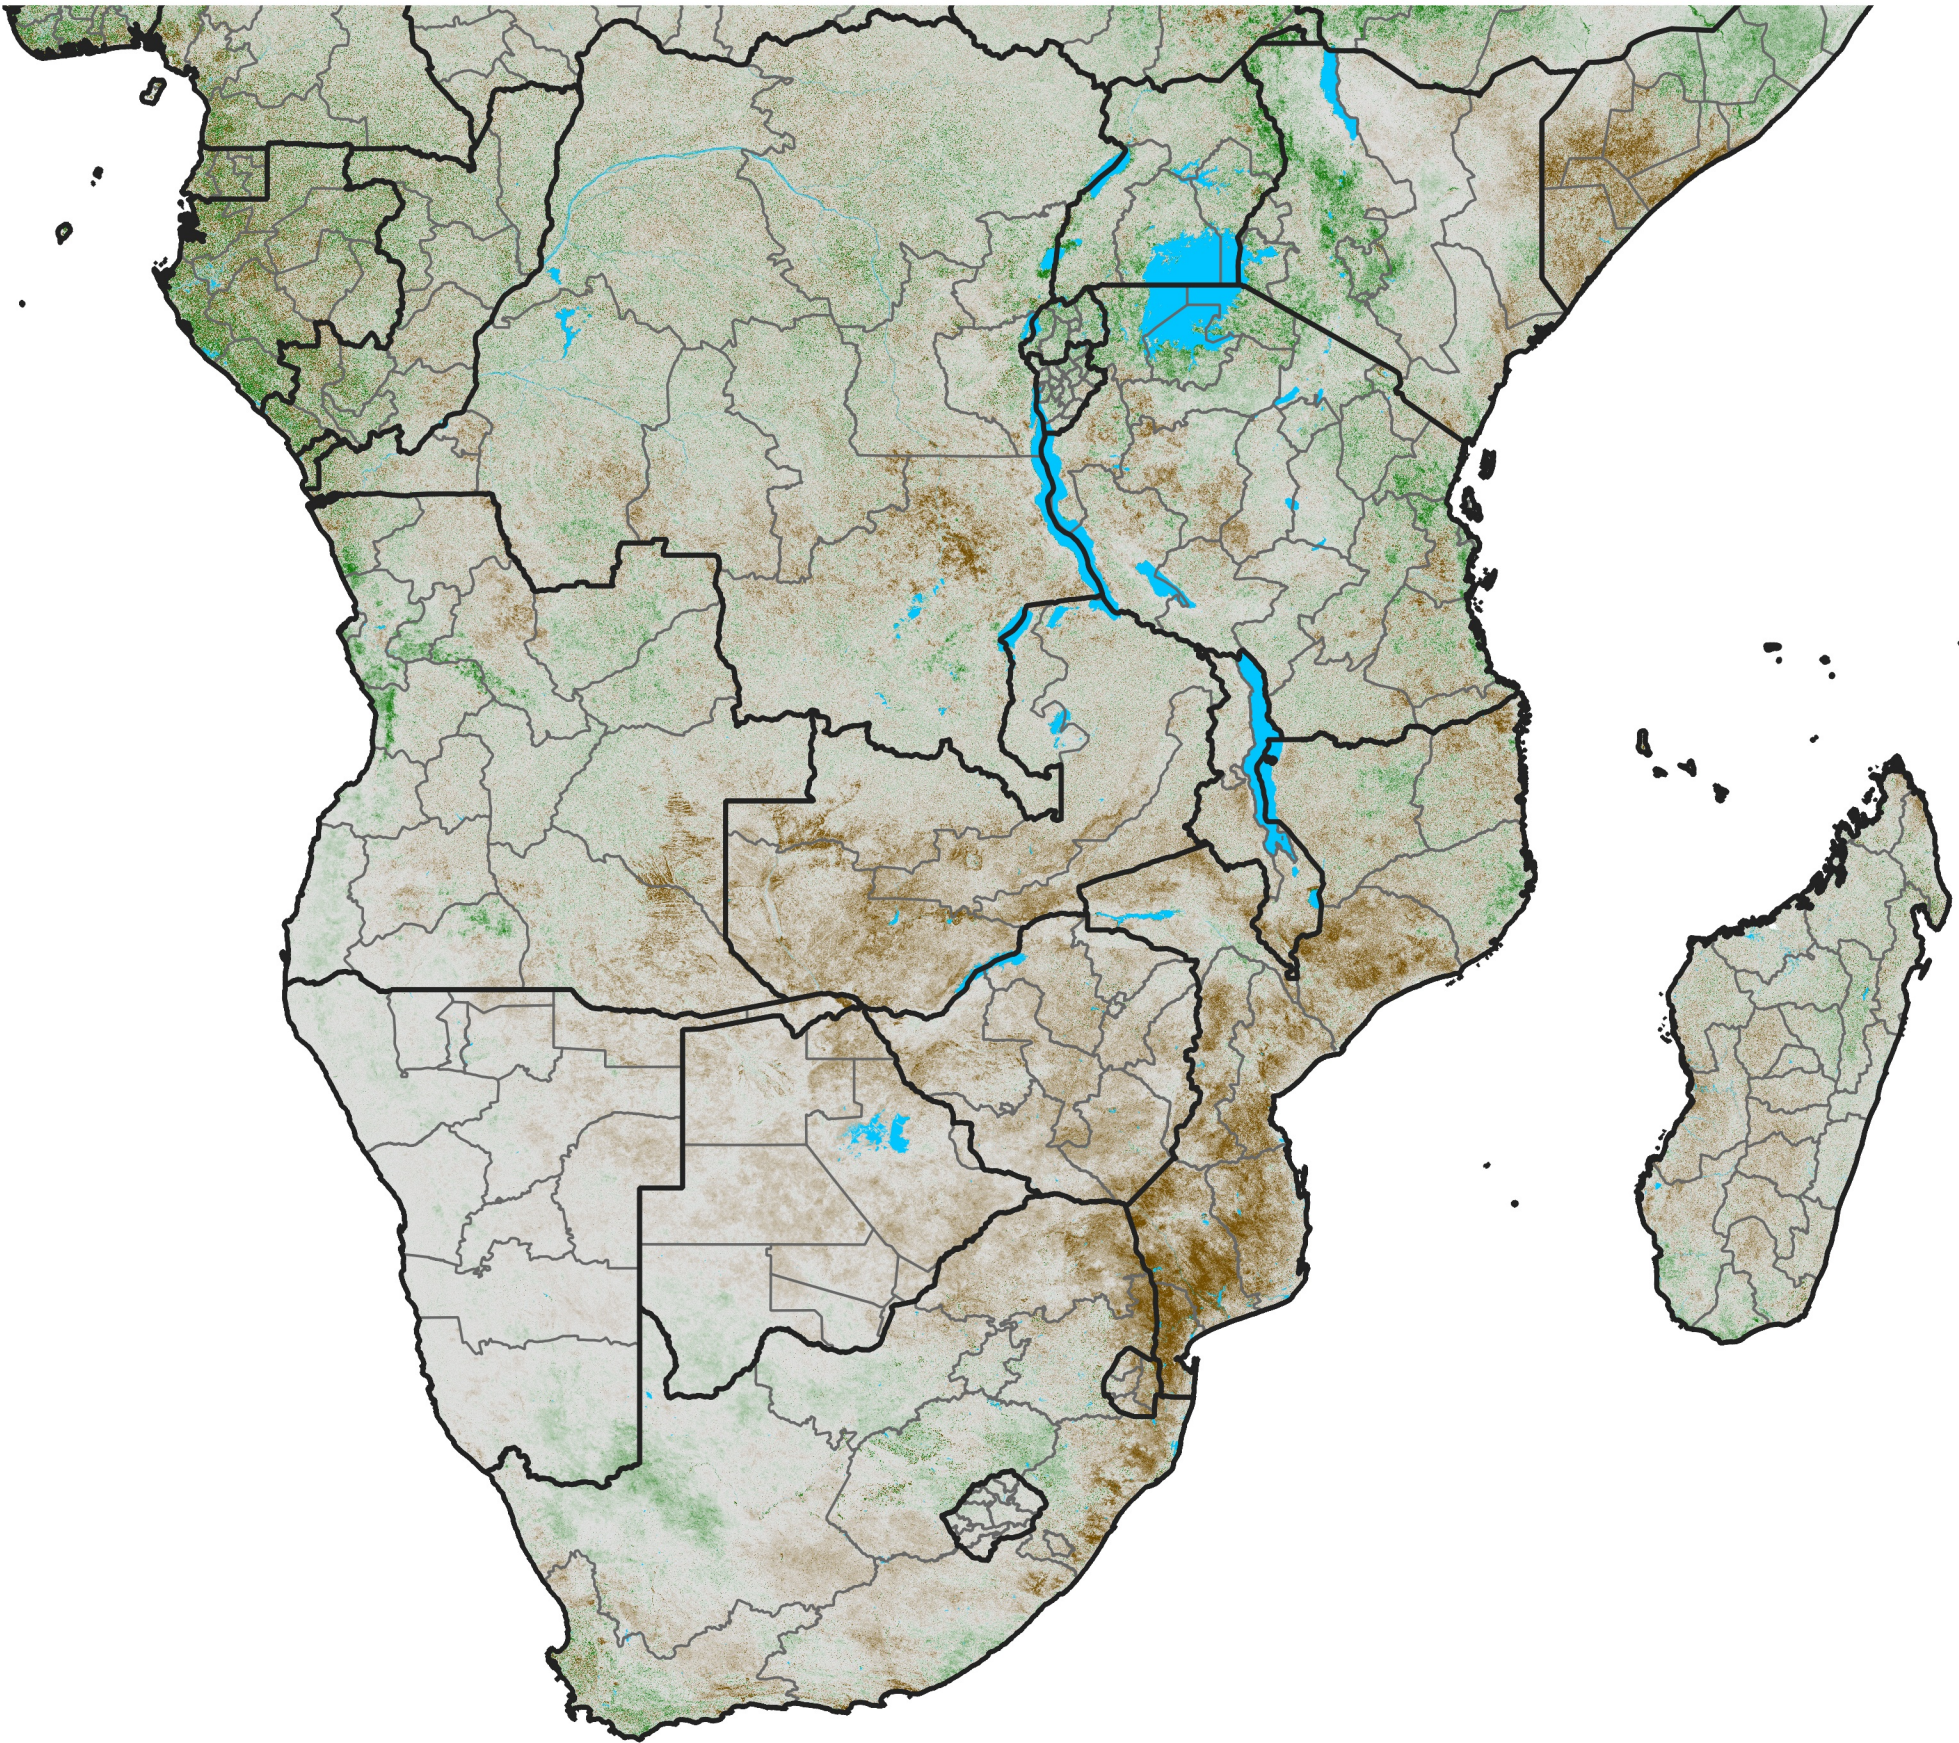

Southern Africa

NDVI Difference

2005 minus 2004

Period 24 / August 21 - 31, 2005

NDVI Difference

< -0.3 -0.2 -0.1 -0.05 0.05 0.1 0.2 >0.3

Negative

No Difference