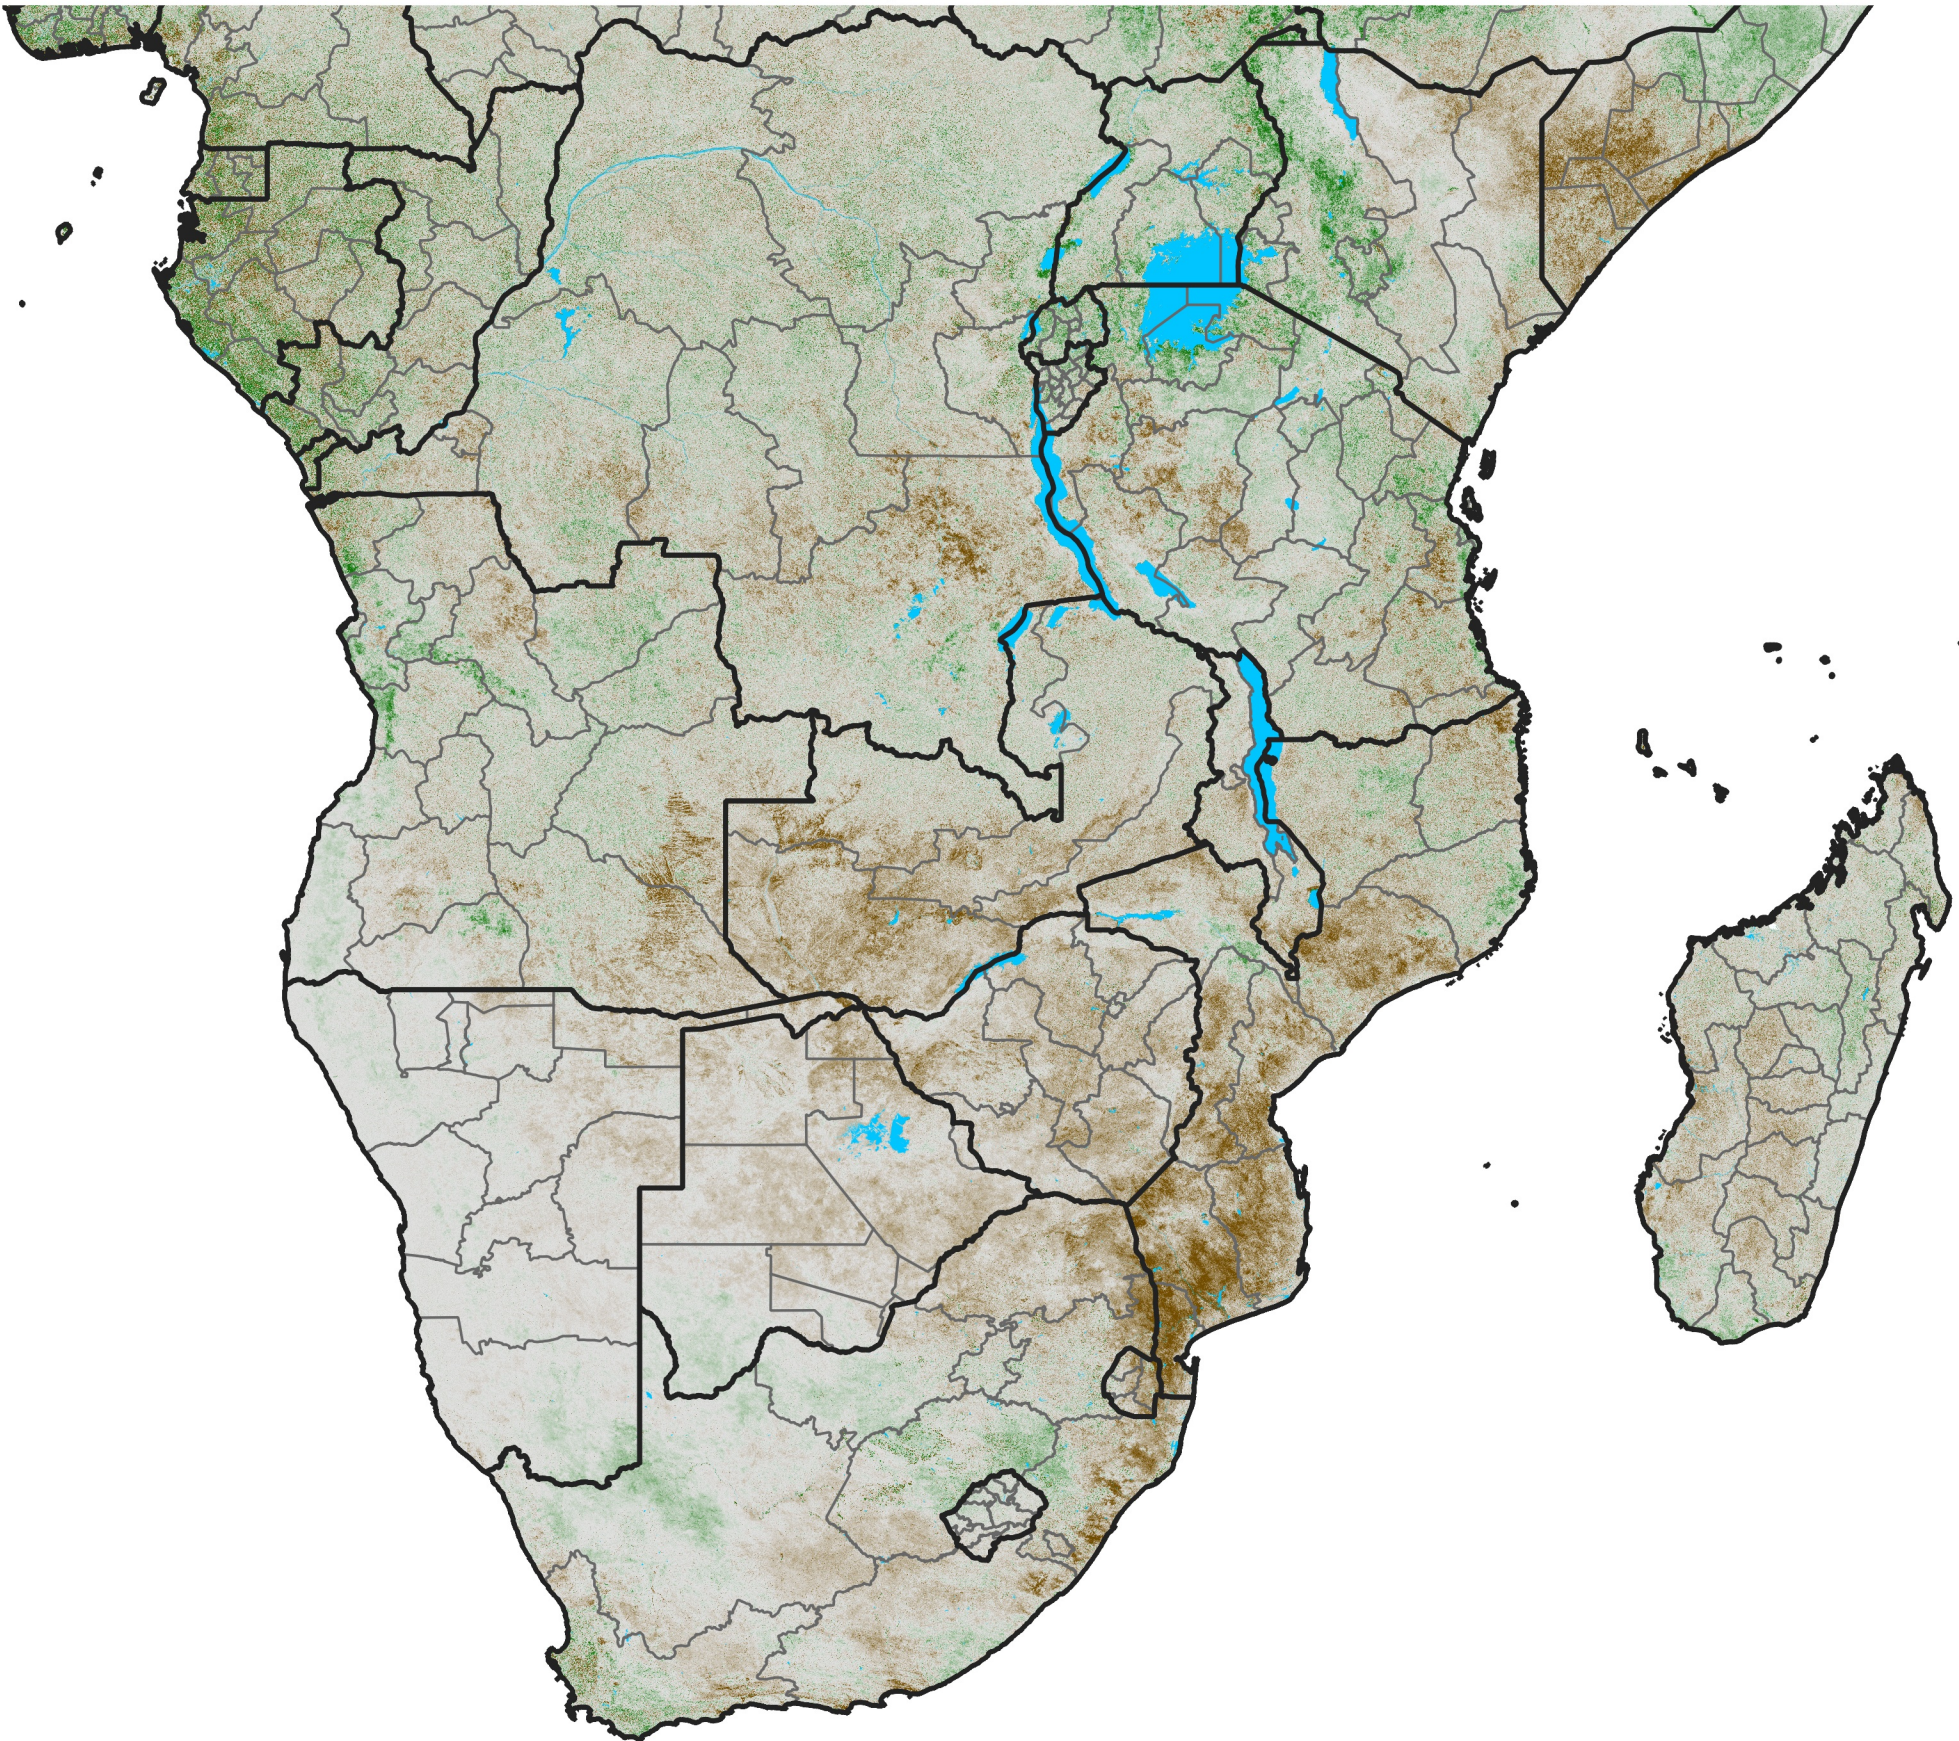

# Southern Africa

## NDVI Difference

2005 minus 2004

Period 25 / September 01 - 10, 2005

### NDVI Difference

< -0.3   -0.2   -0.1   -0.05   0.05   0.1   0.2   >0.3

Negative

No Difference

Positive