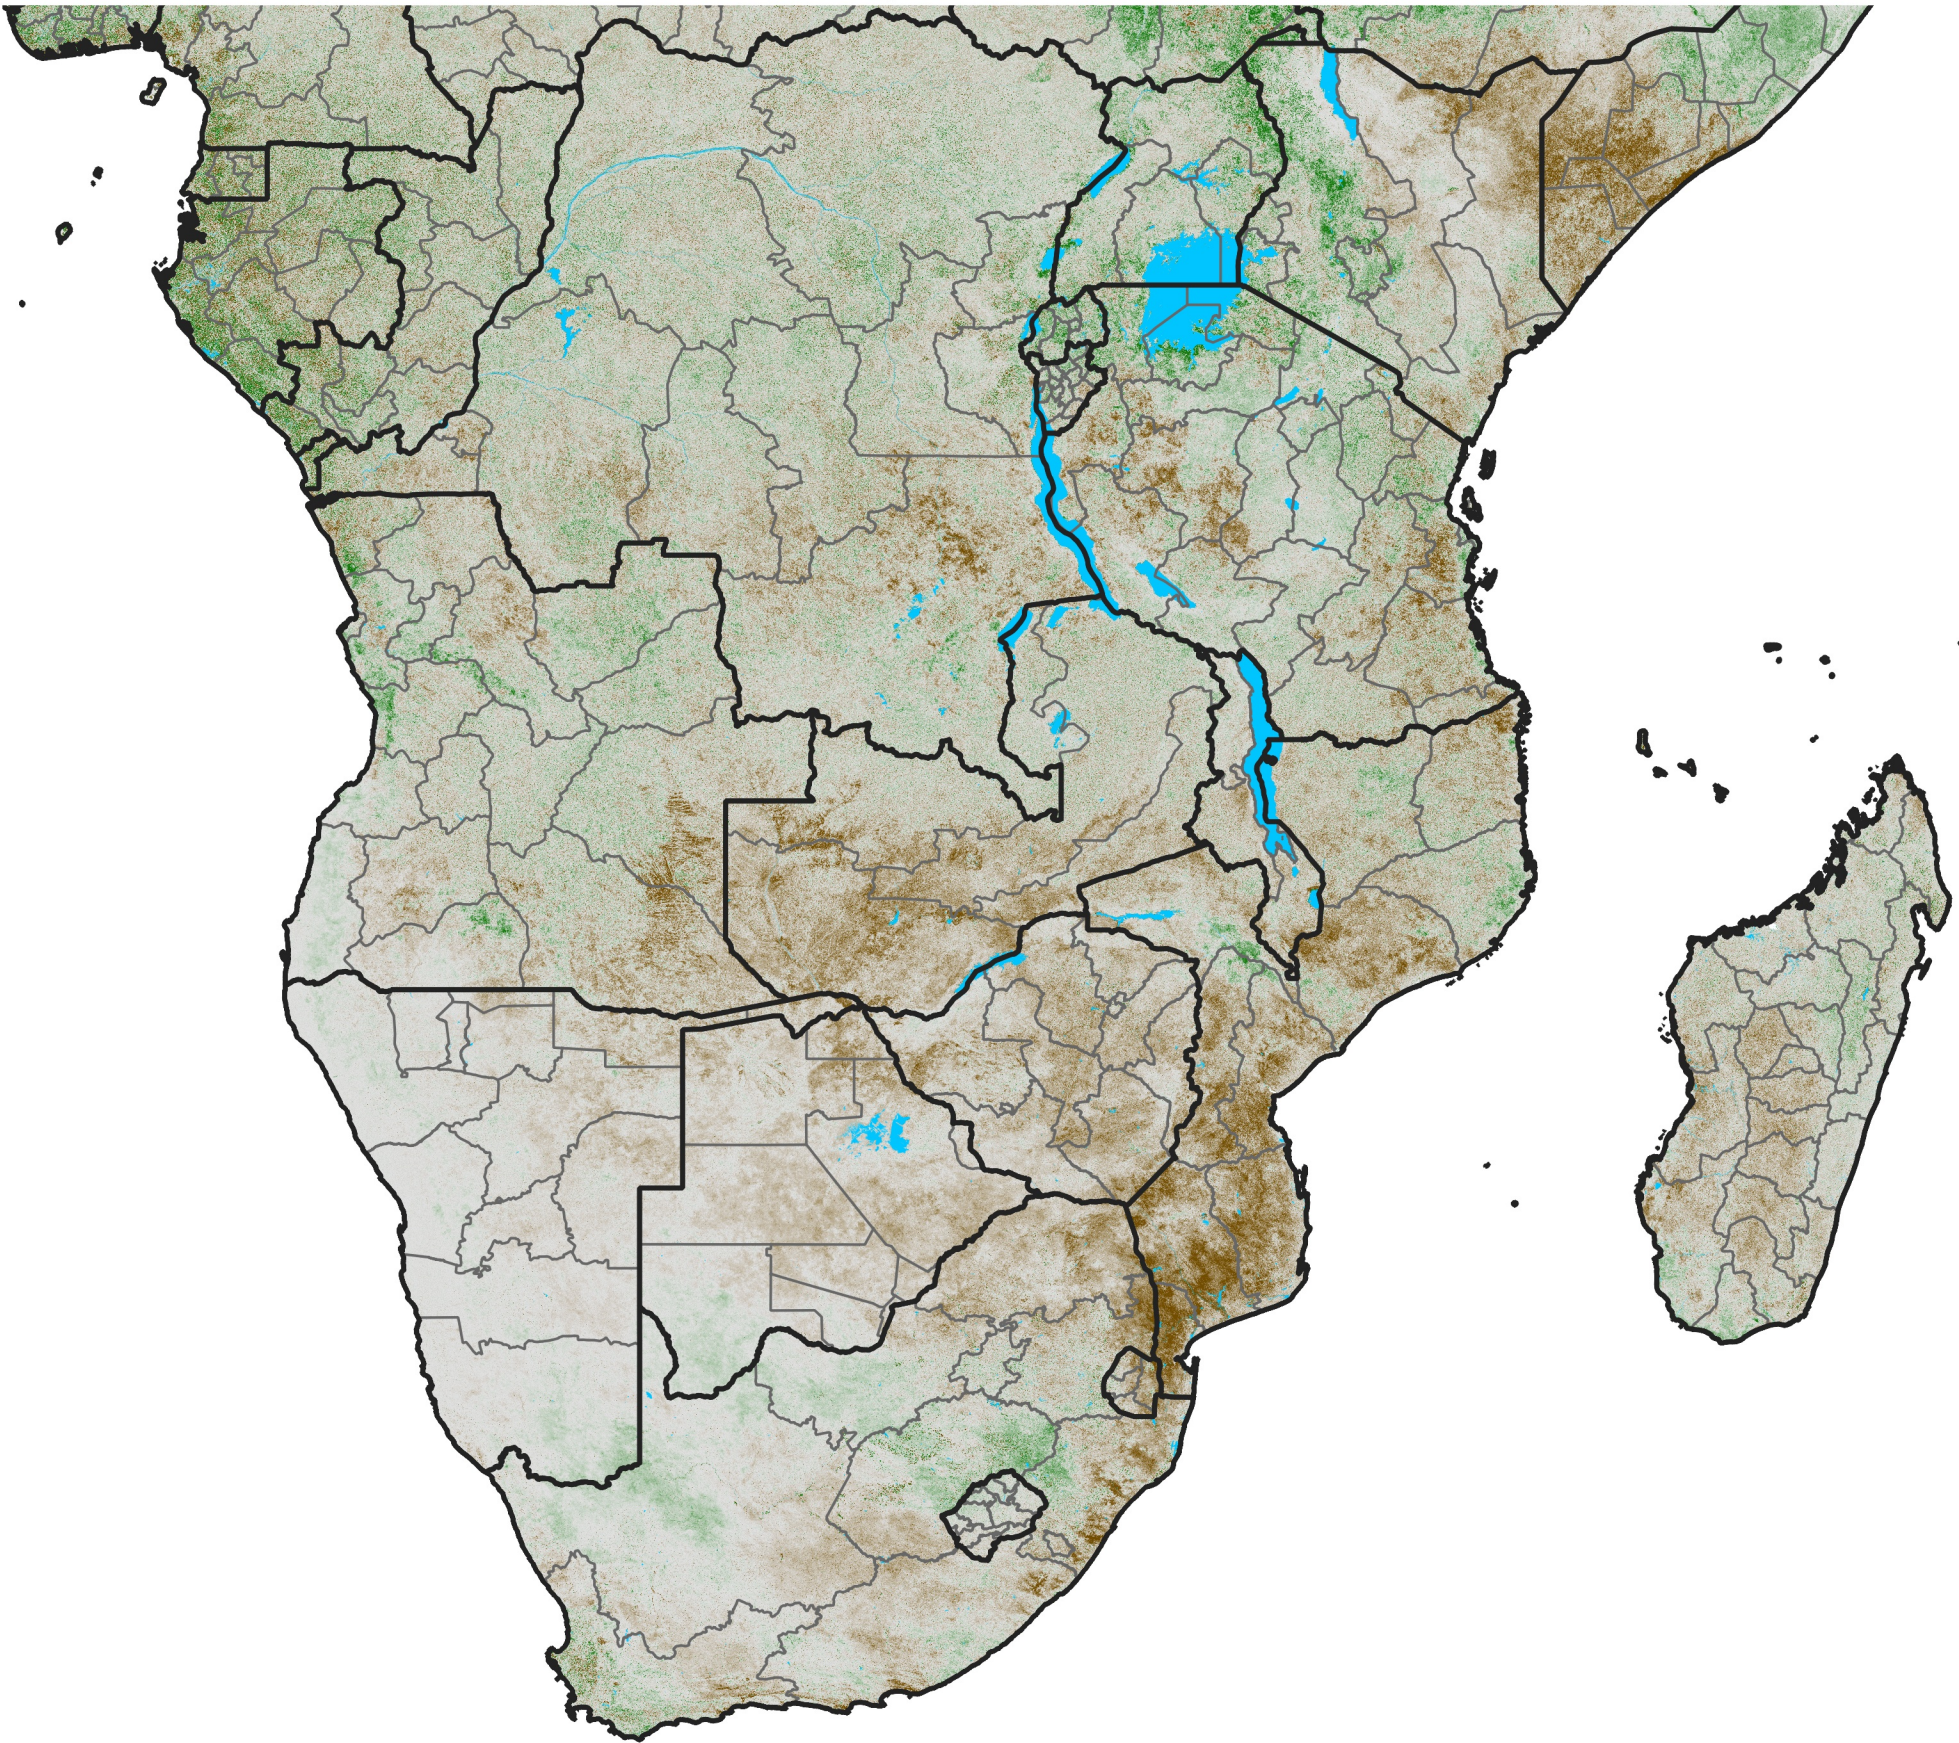

# Southern Africa

## NDVI Difference

2005 minus 2004

Period 26 / September 11 - 20, 2005

### NDVI Difference

< -0.3   -0.2   -0.1   -0.05   0.05   0.1   0.2   >0.3

Negative

No Difference

Positive