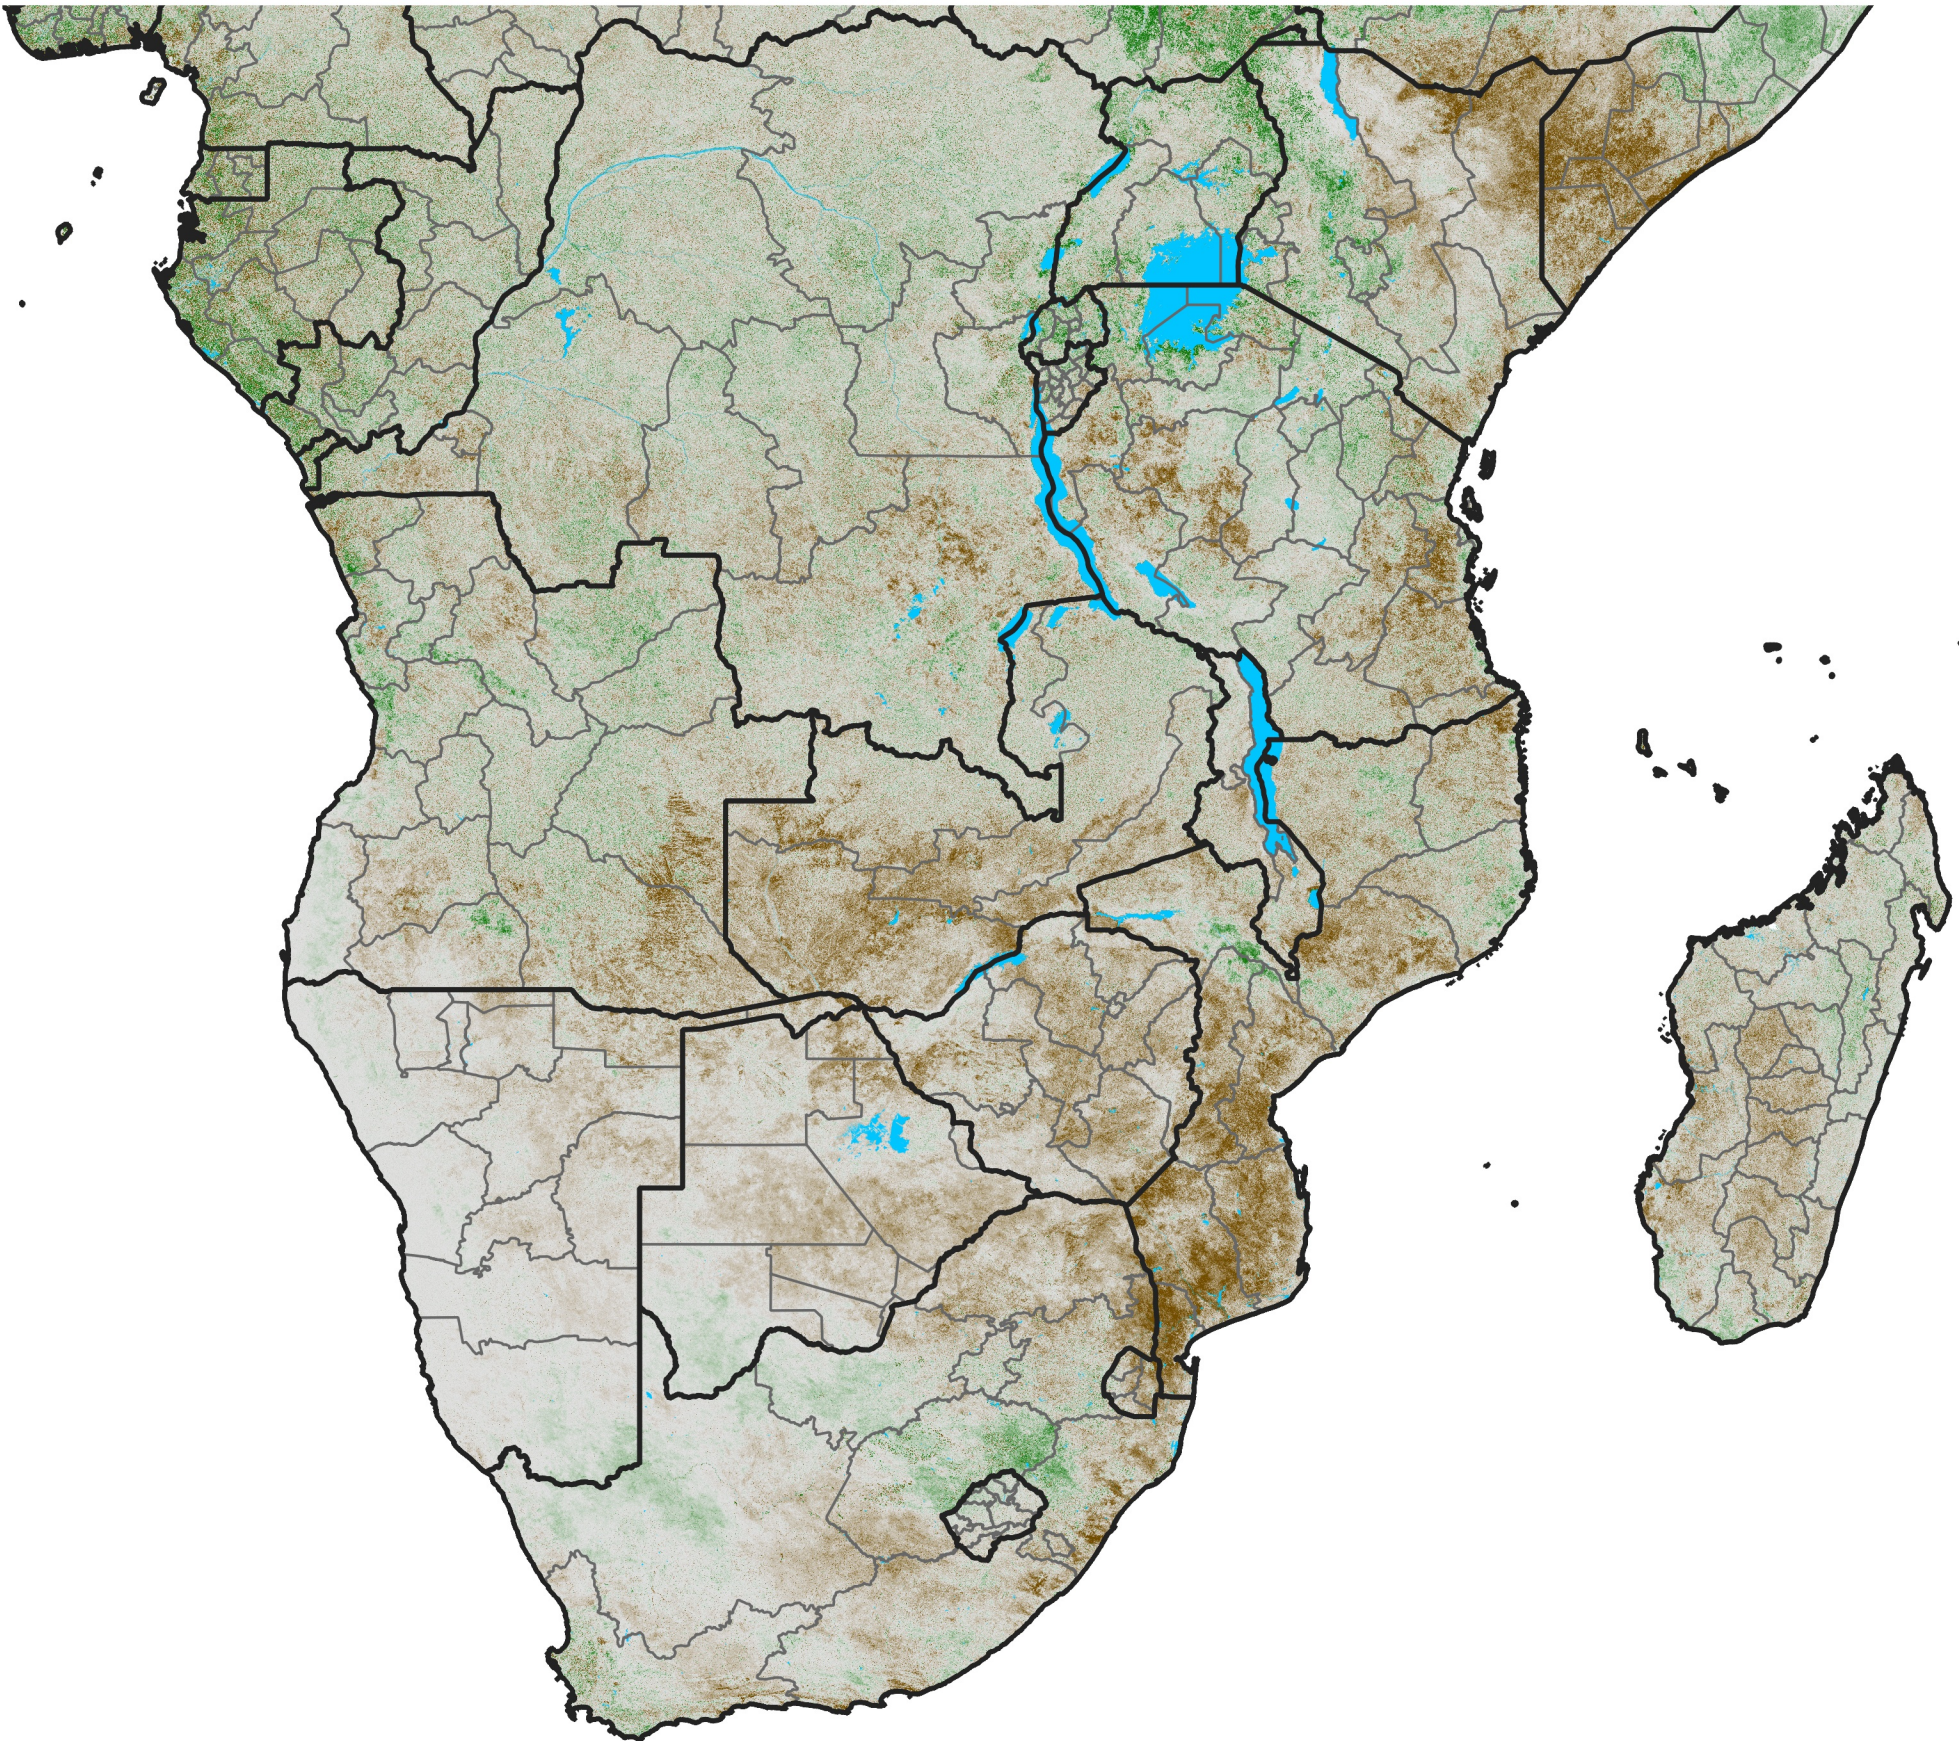

Southern Africa

NDVI Difference

2005 minus 2004

Period 27 / September 21 - 30, 2005

NDVI Difference

<math>< -0.3</math> -0.2 -0.1 -0.05 0.05 0.1 0.2 > 0.3

Negative

No Difference