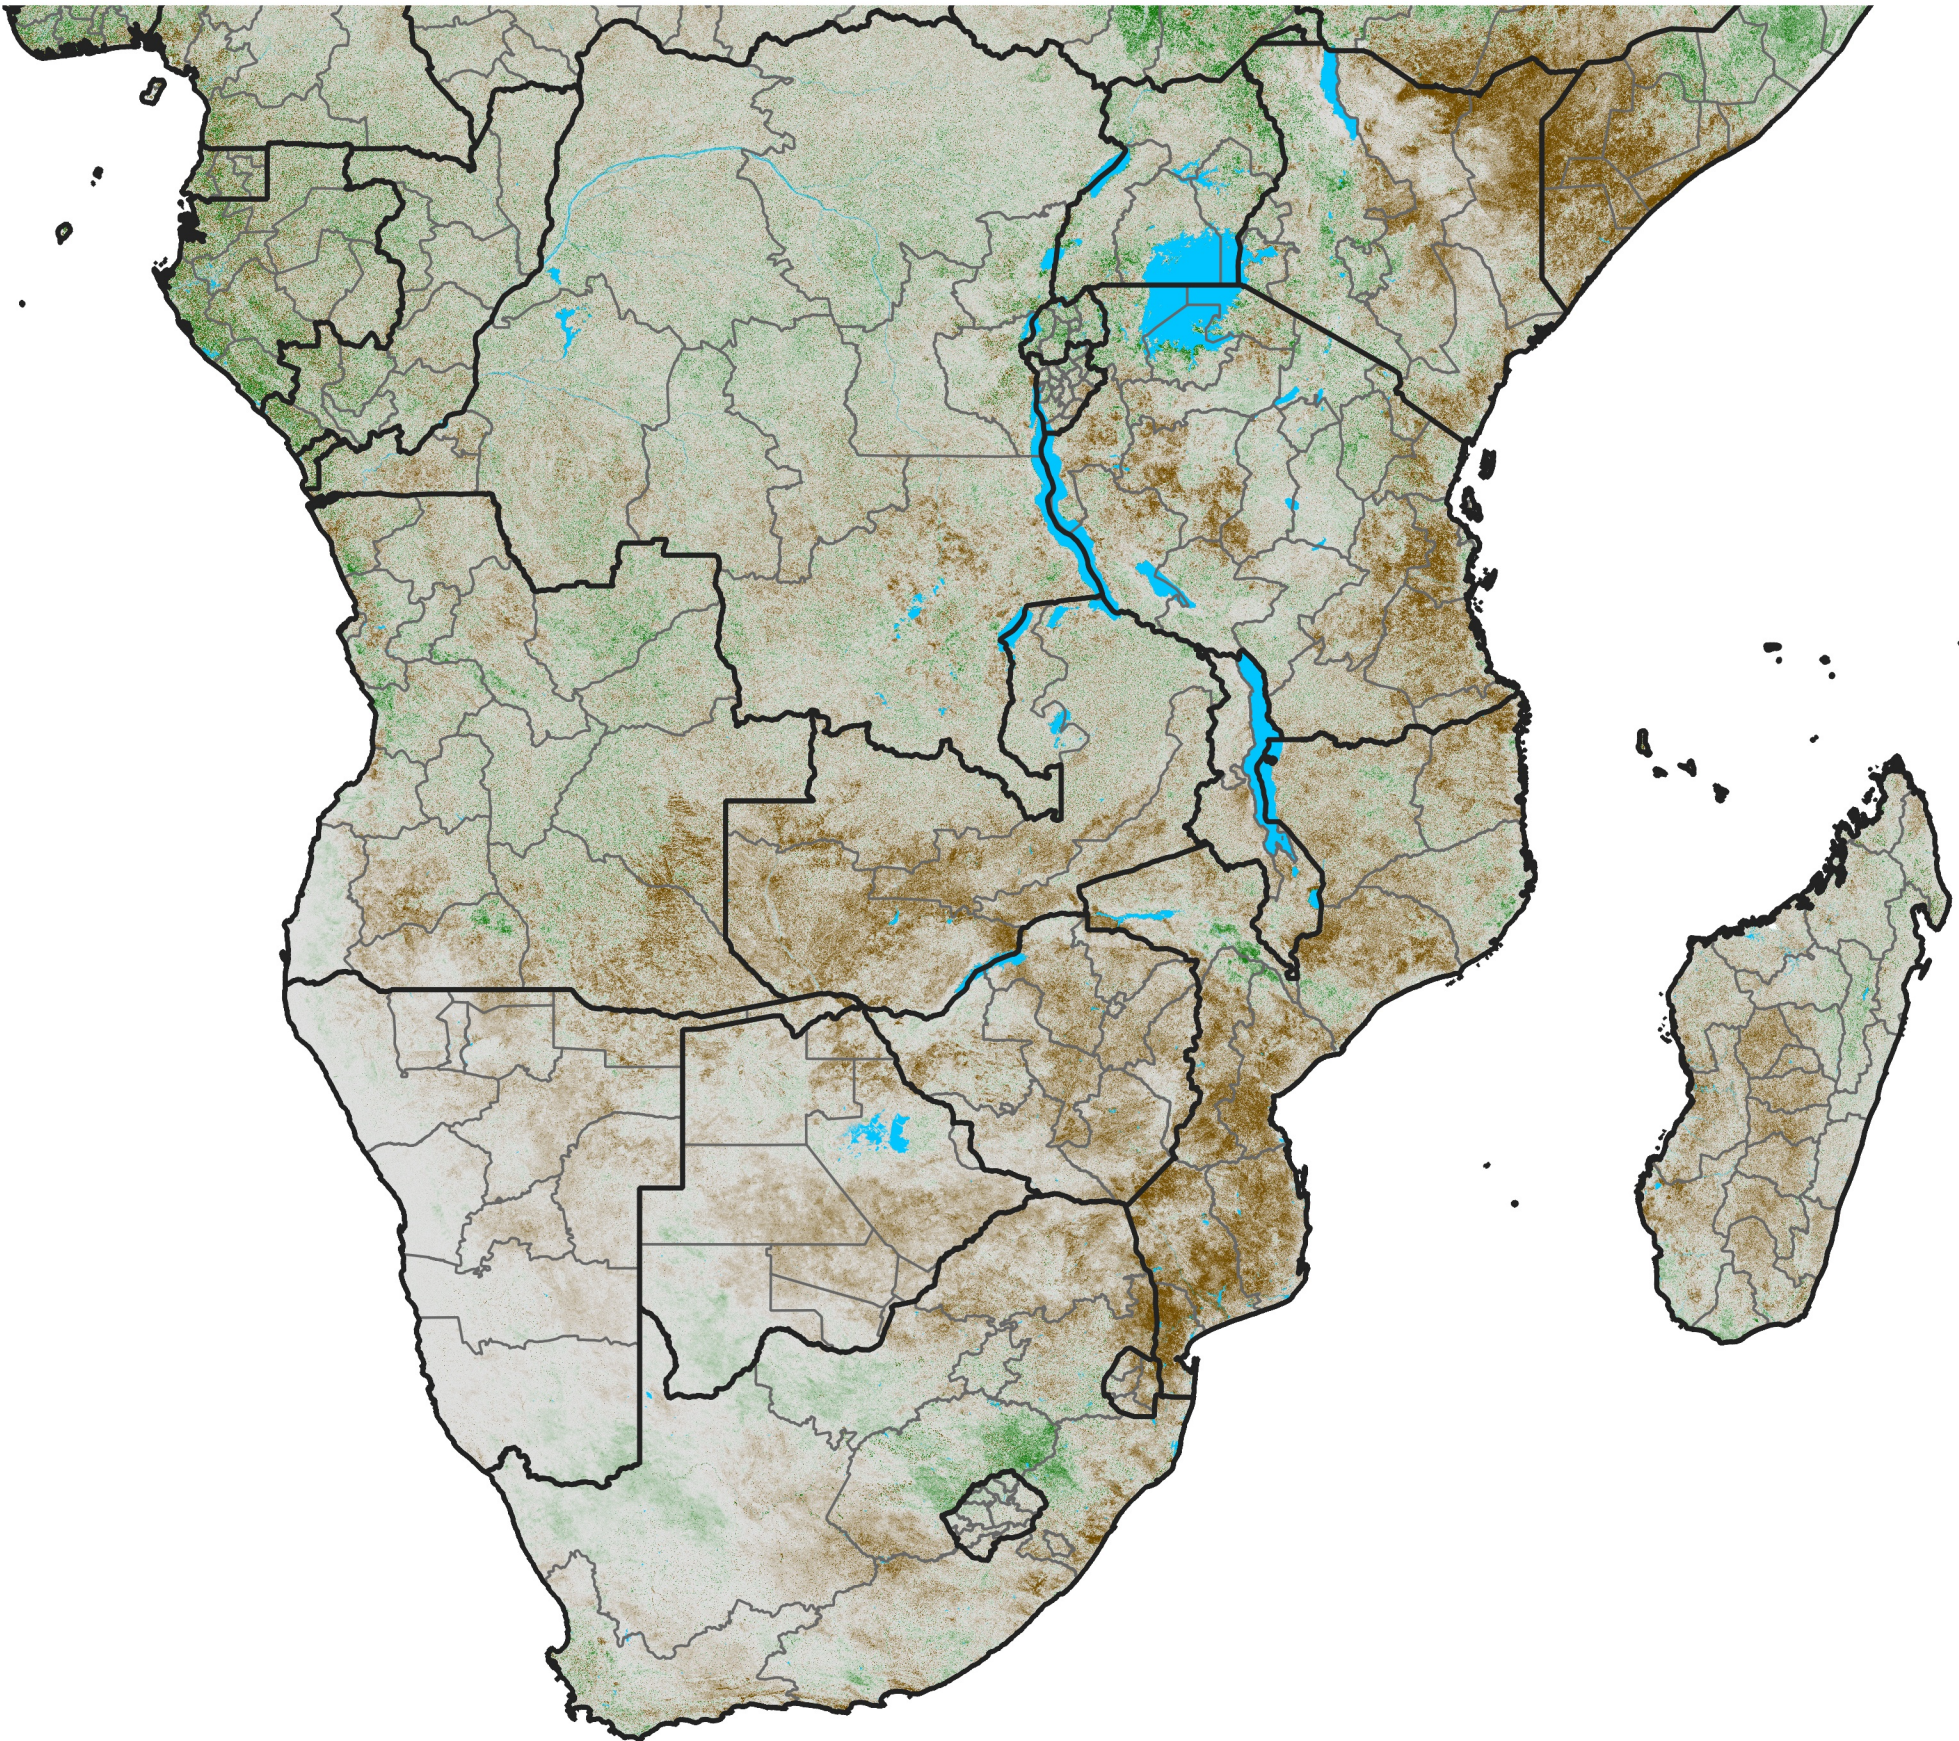

# Southern Africa

## NDVI Difference

2005 minus 2004

Period 28 / October 01 - 10, 2005

### NDVI Difference

< -0.3   -0.2   -0.1   -0.05   0.05   0.1   0.2   >0.3

Negative

No Difference

Positive