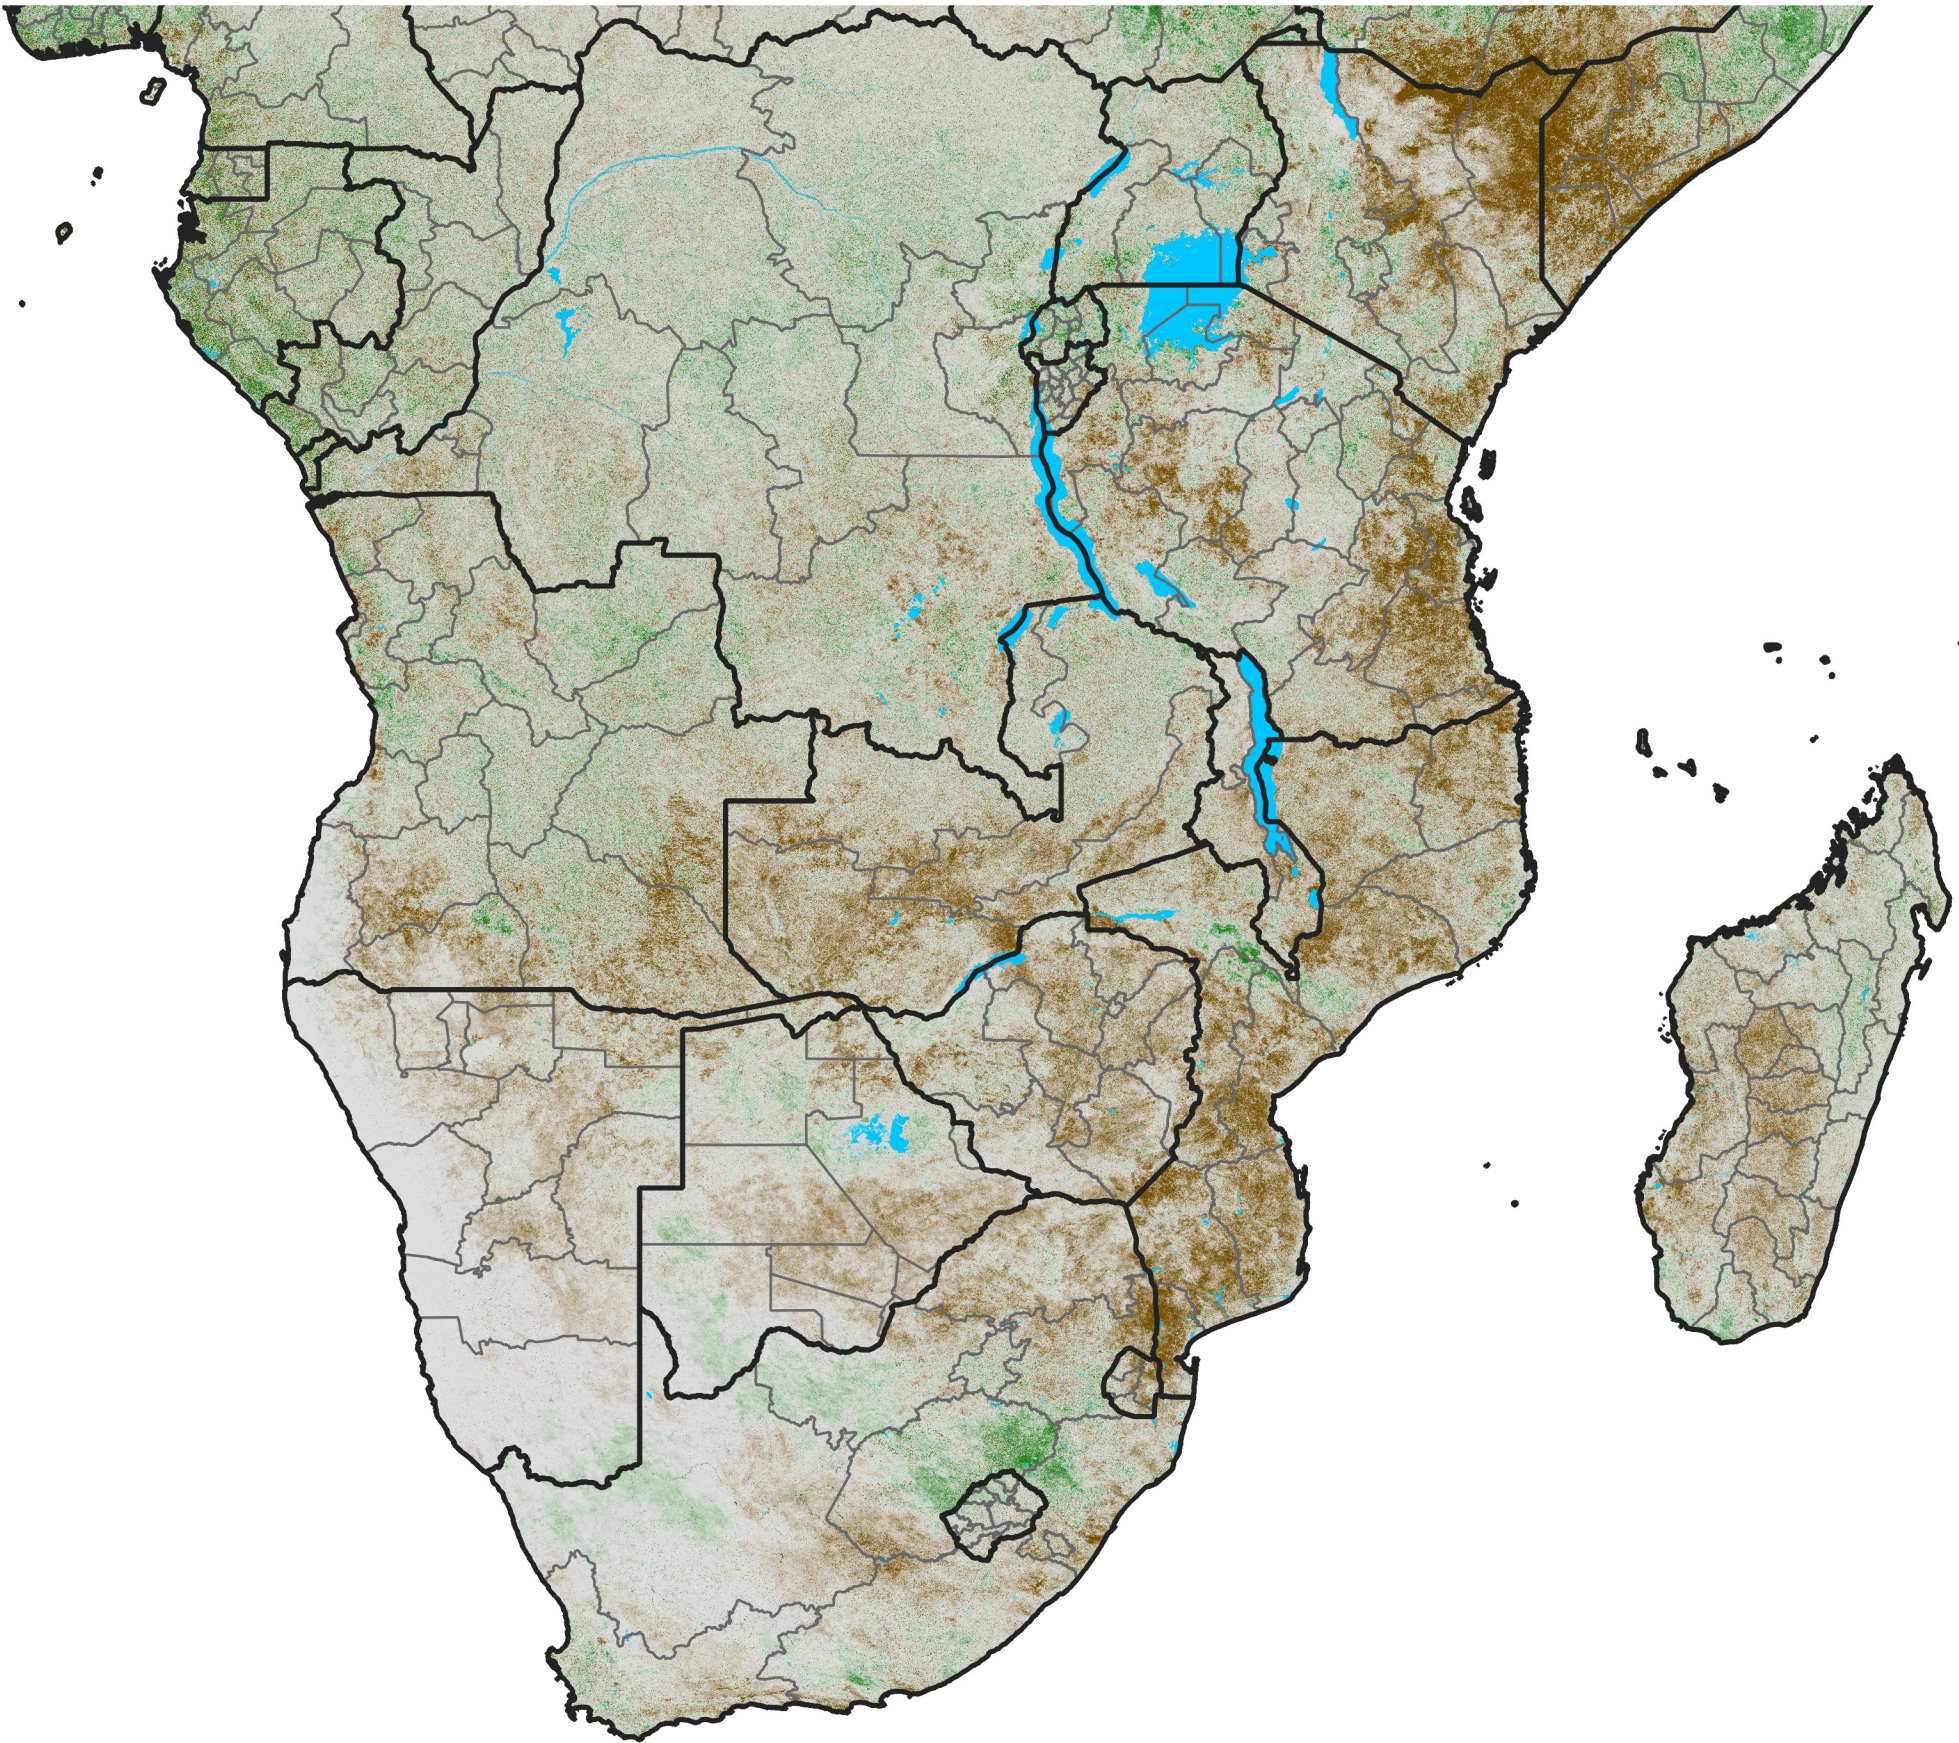

Southern Africa

NDVI Difference

2005 minus 2004

Period 29 / October 11 - 20, 2005

NDVI Difference

< -0.3 -0.2 -0.1 -0.05 0.05 0.1 0.2 > 0.3

Negative

No Difference