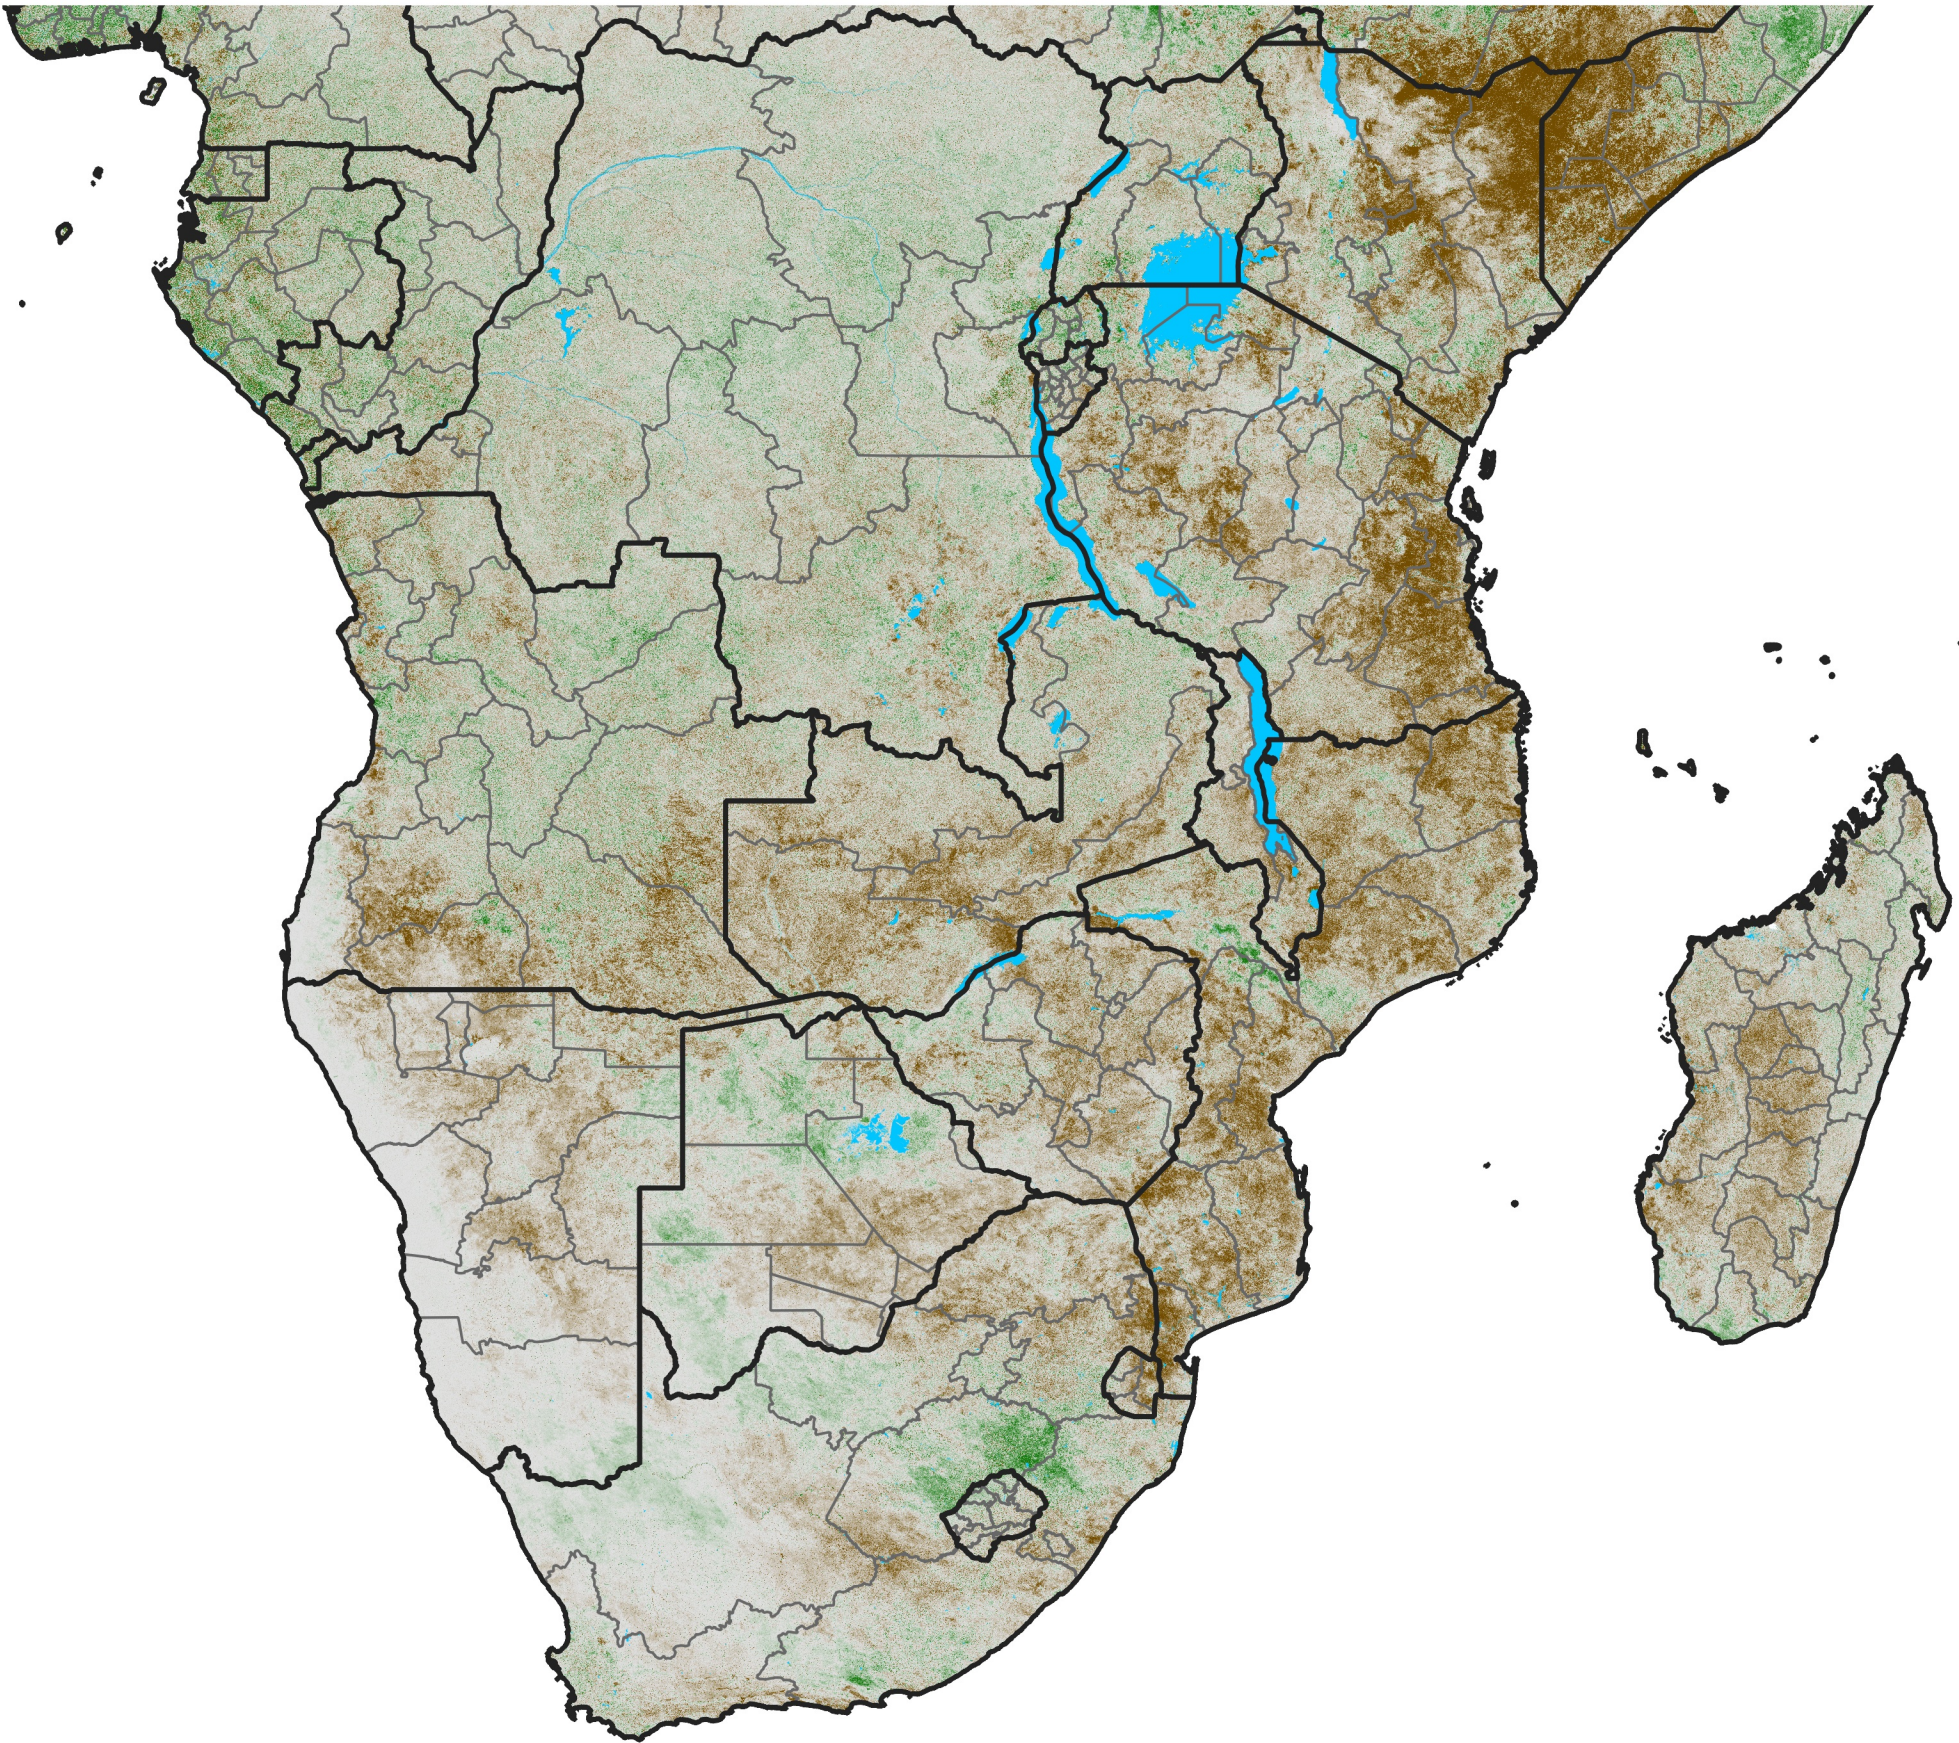

# Southern Africa

## NDVI Difference

2005 minus 2004

Period 30 / October 21 - 31, 2005

### NDVI Difference

< -0.3   -0.2   -0.1   -0.05   0.05   0.1   0.2   >0.3

Negative

No Difference

Positive