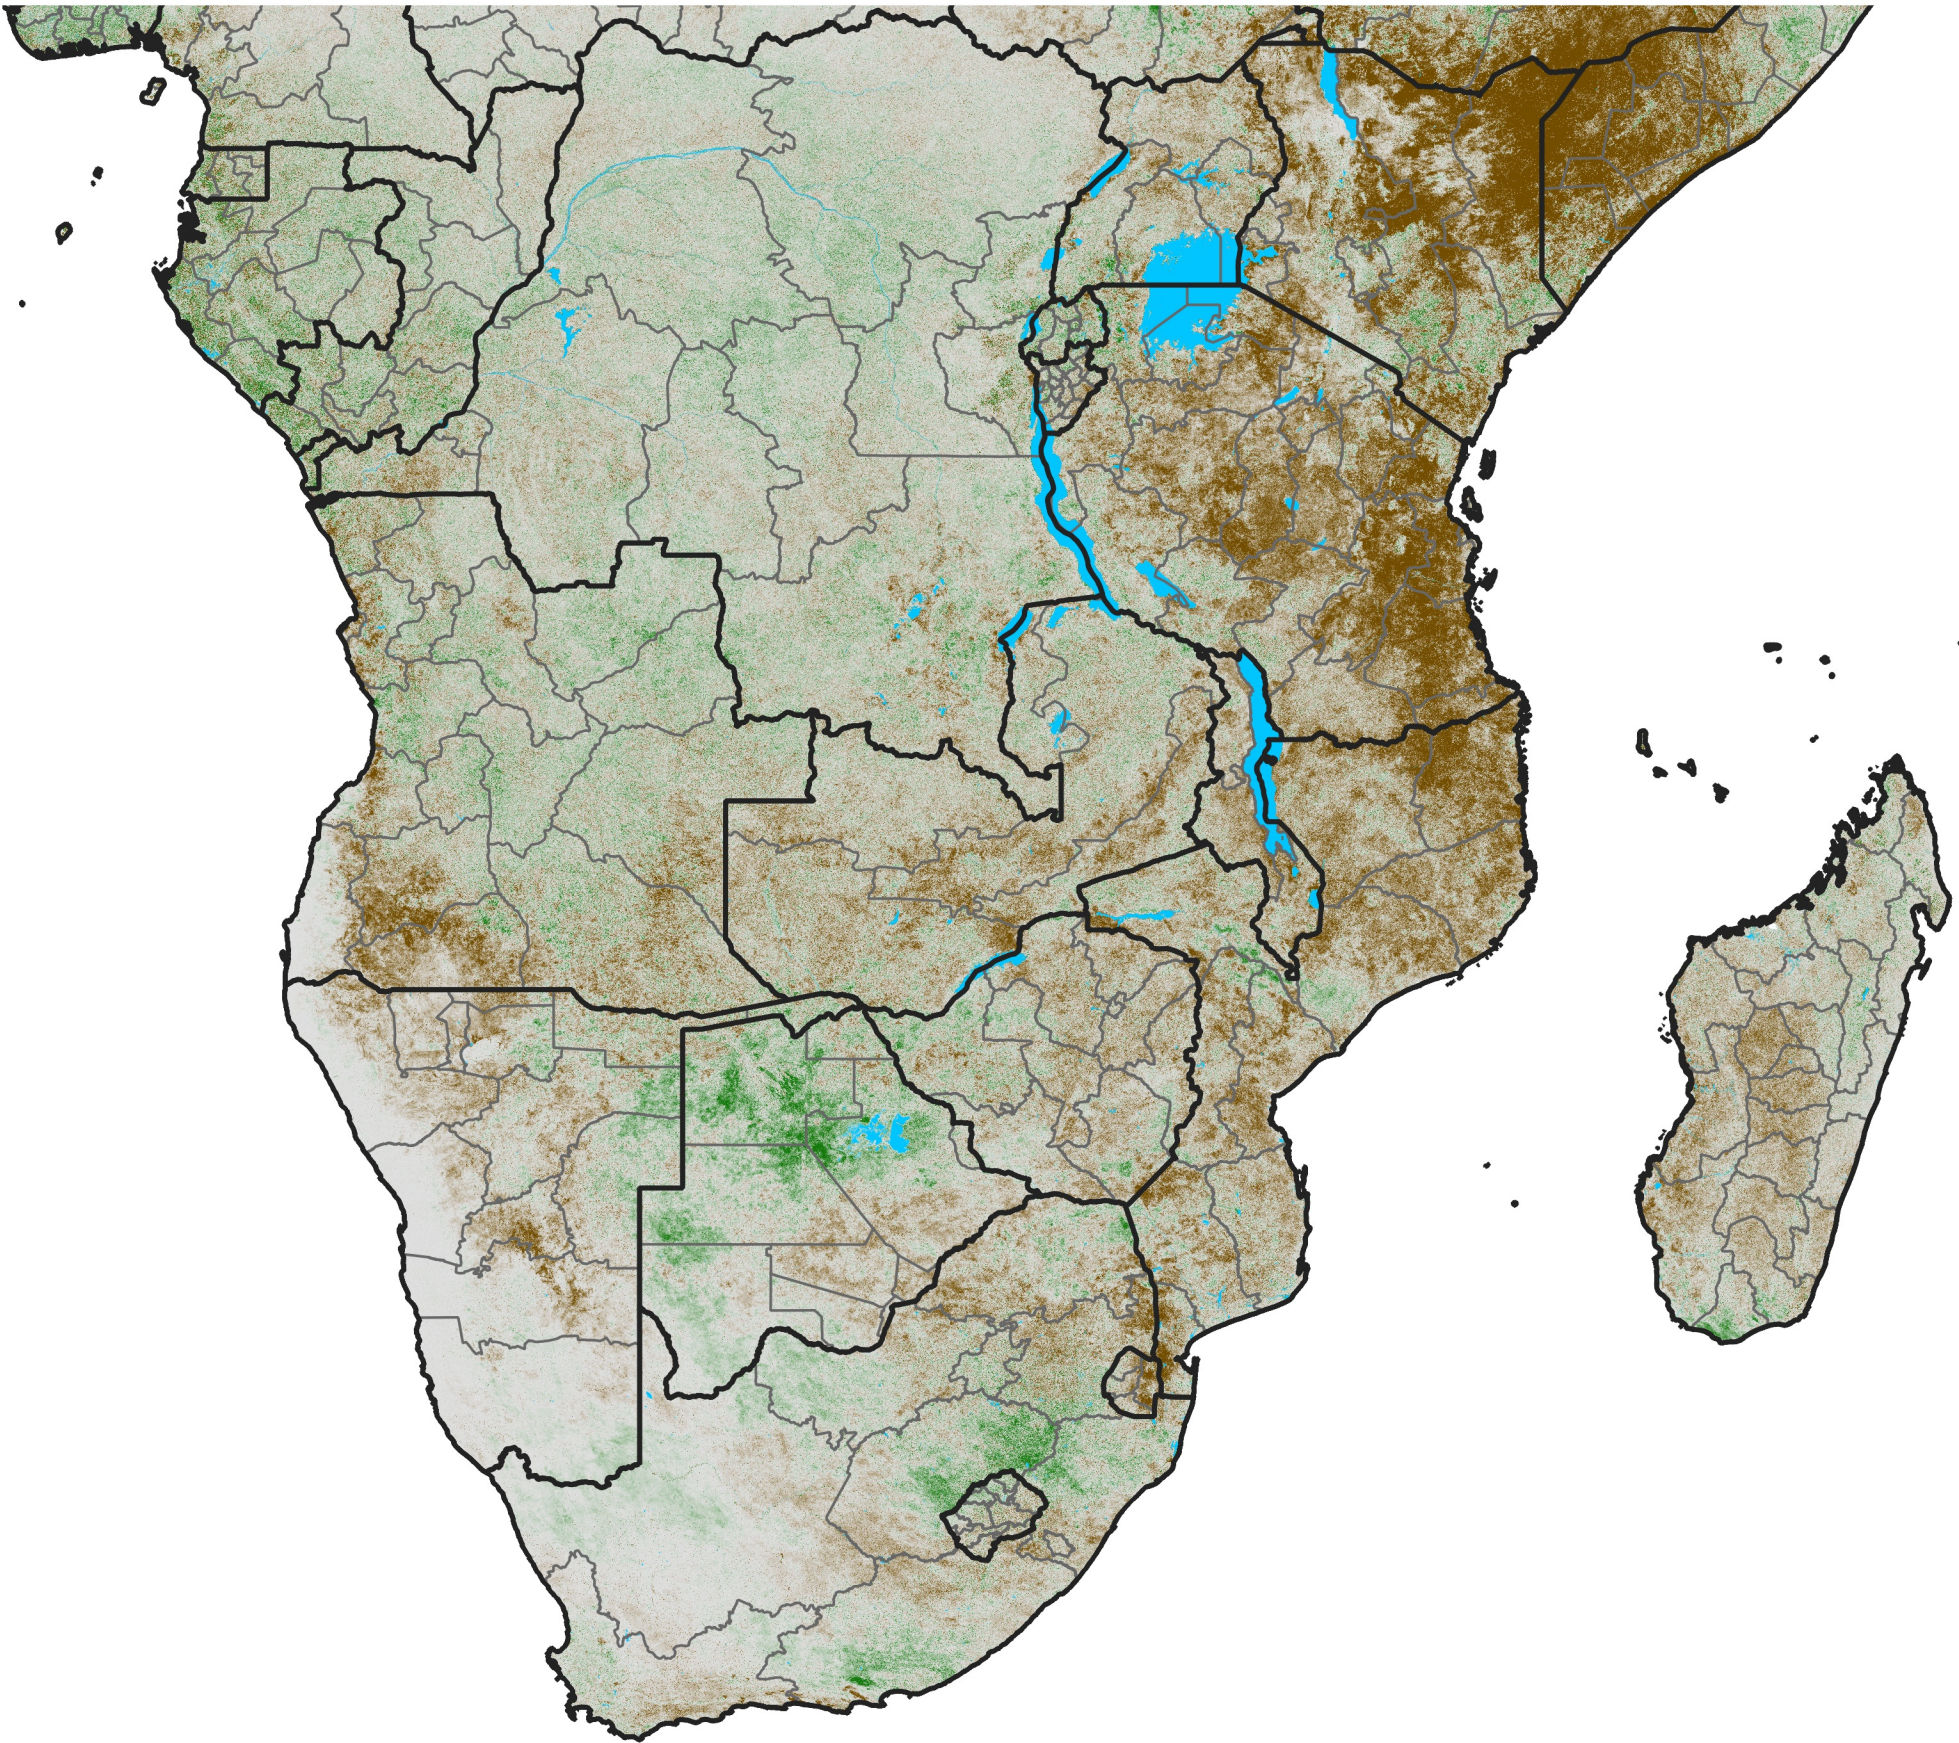

Southern Africa

NDVI Difference

2005 minus 2004

Period 32 / November 11 - 20, 2005

NDVI Difference

<math>< -0.3</math> -0.2 -0.1 -0.05 0.05 0.1 0.2 > 0.3

Negative

No Difference