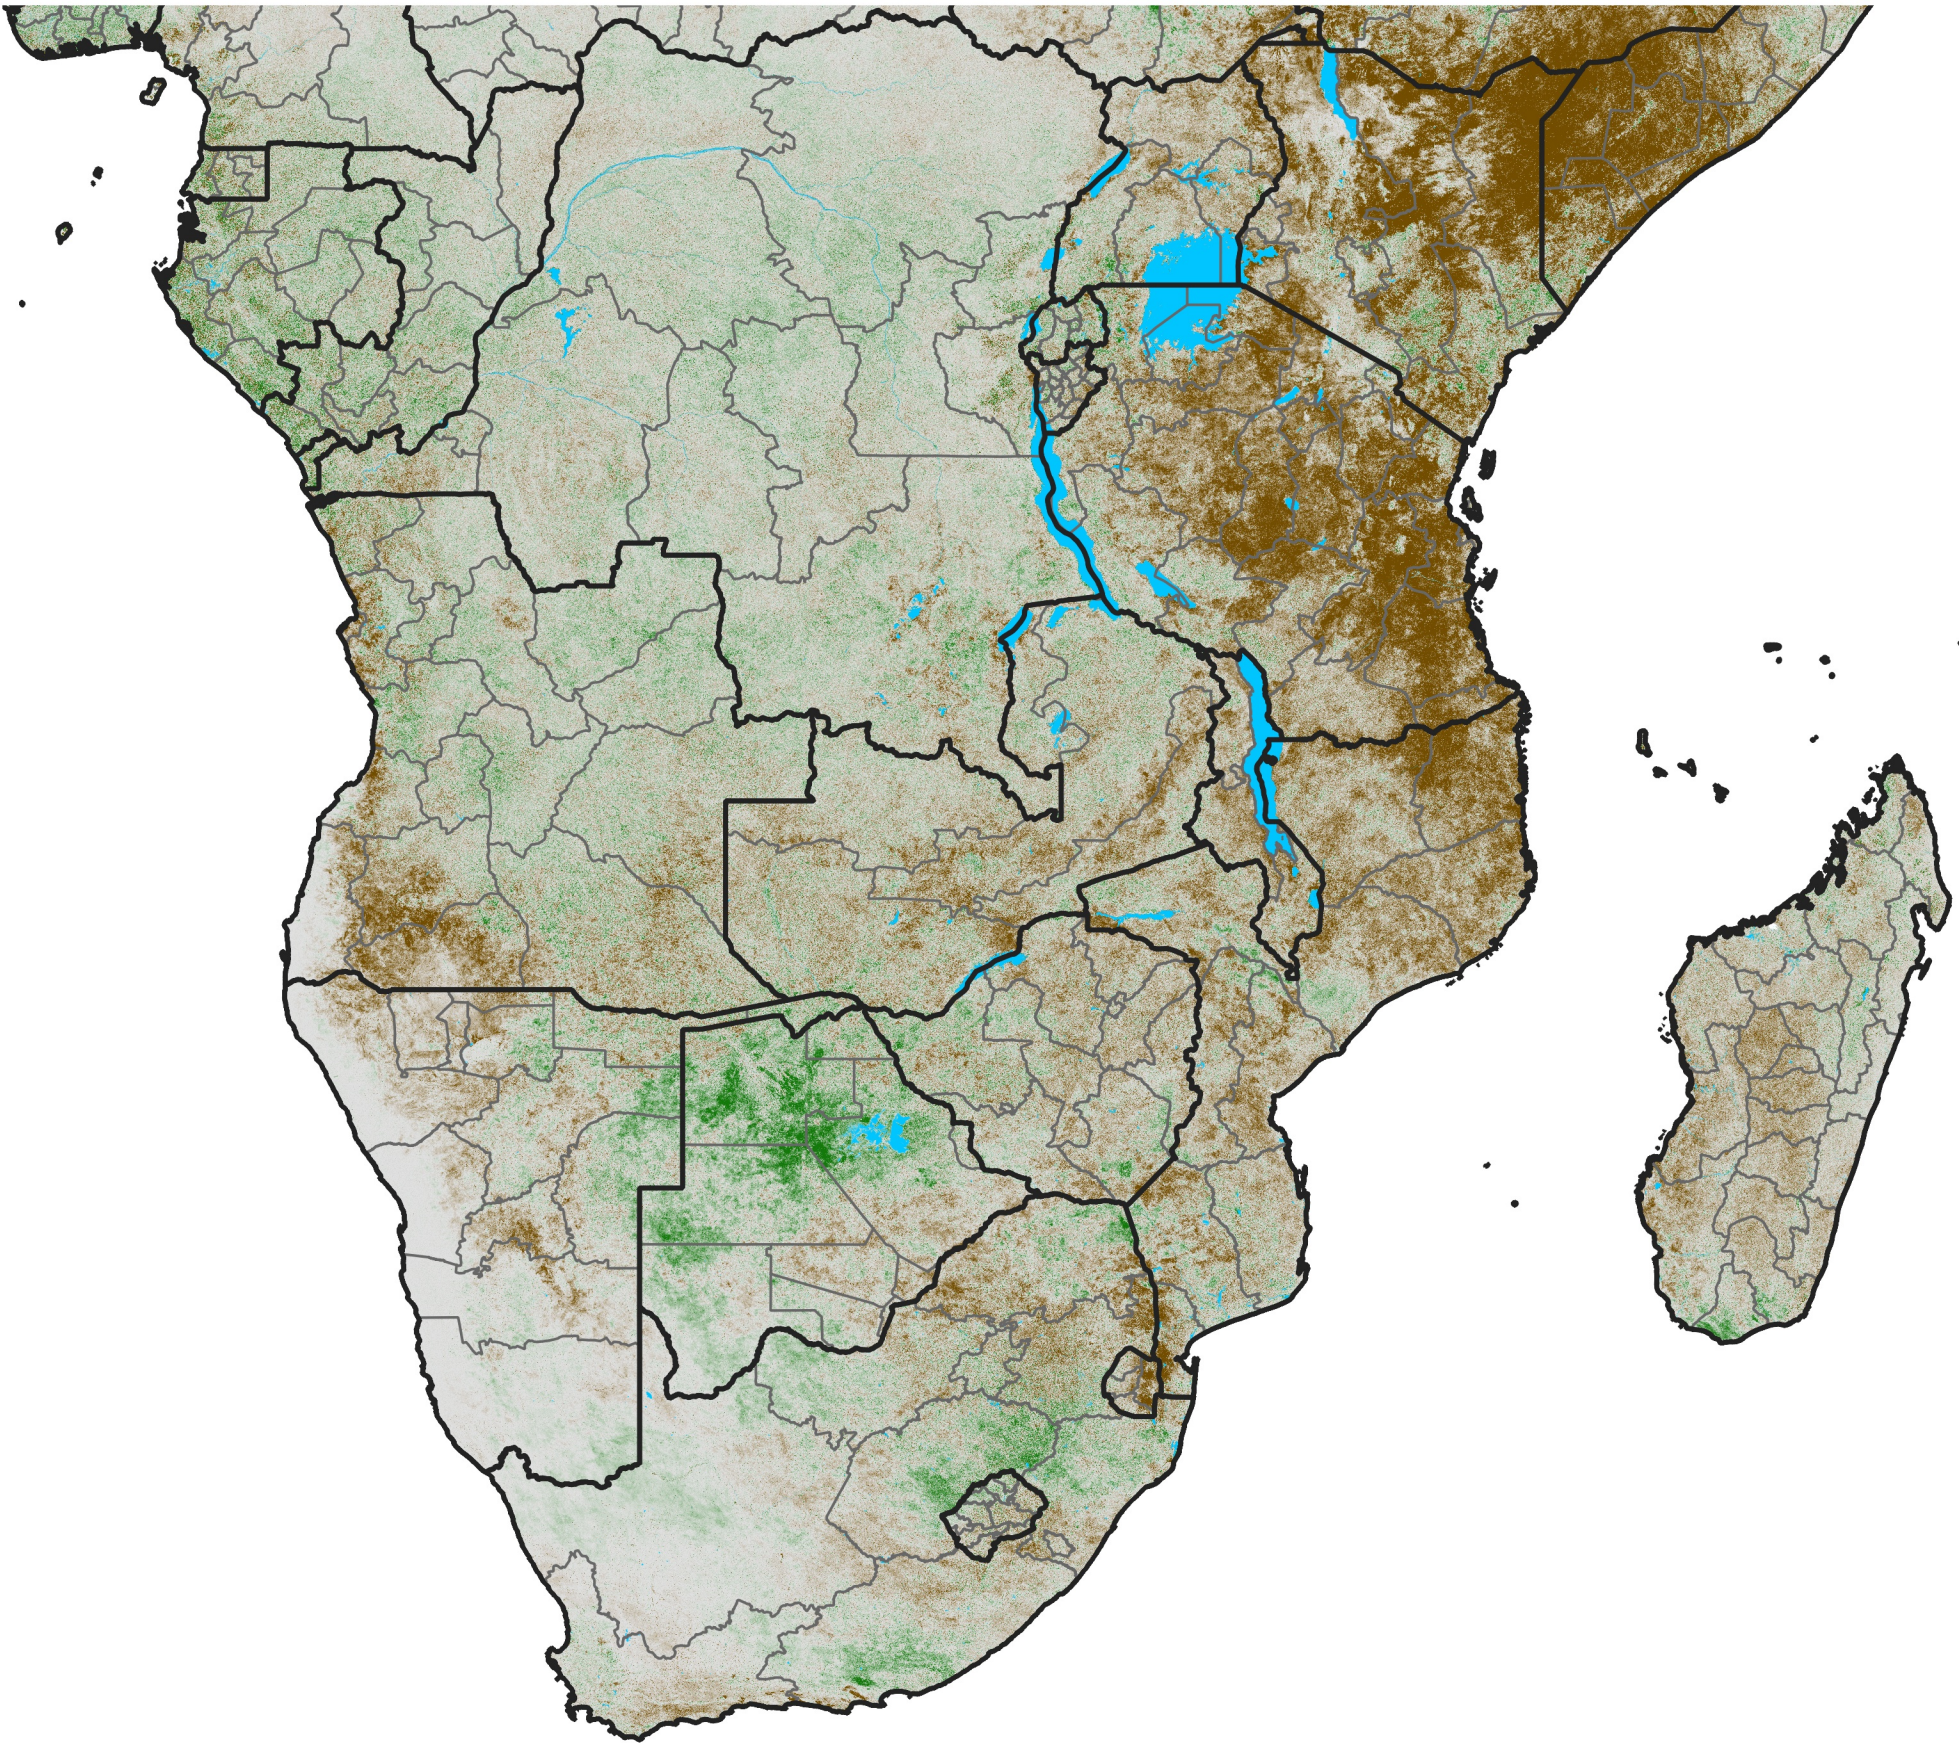

Southern Africa

NDVI Difference

2005 minus 2004

Period 33 / November 21 - 30, 2005

NDVI Difference

< -0.3 -0.2 -0.1 -0.05 0.05 0.1 0.2 > 0.3

Negative

No Difference