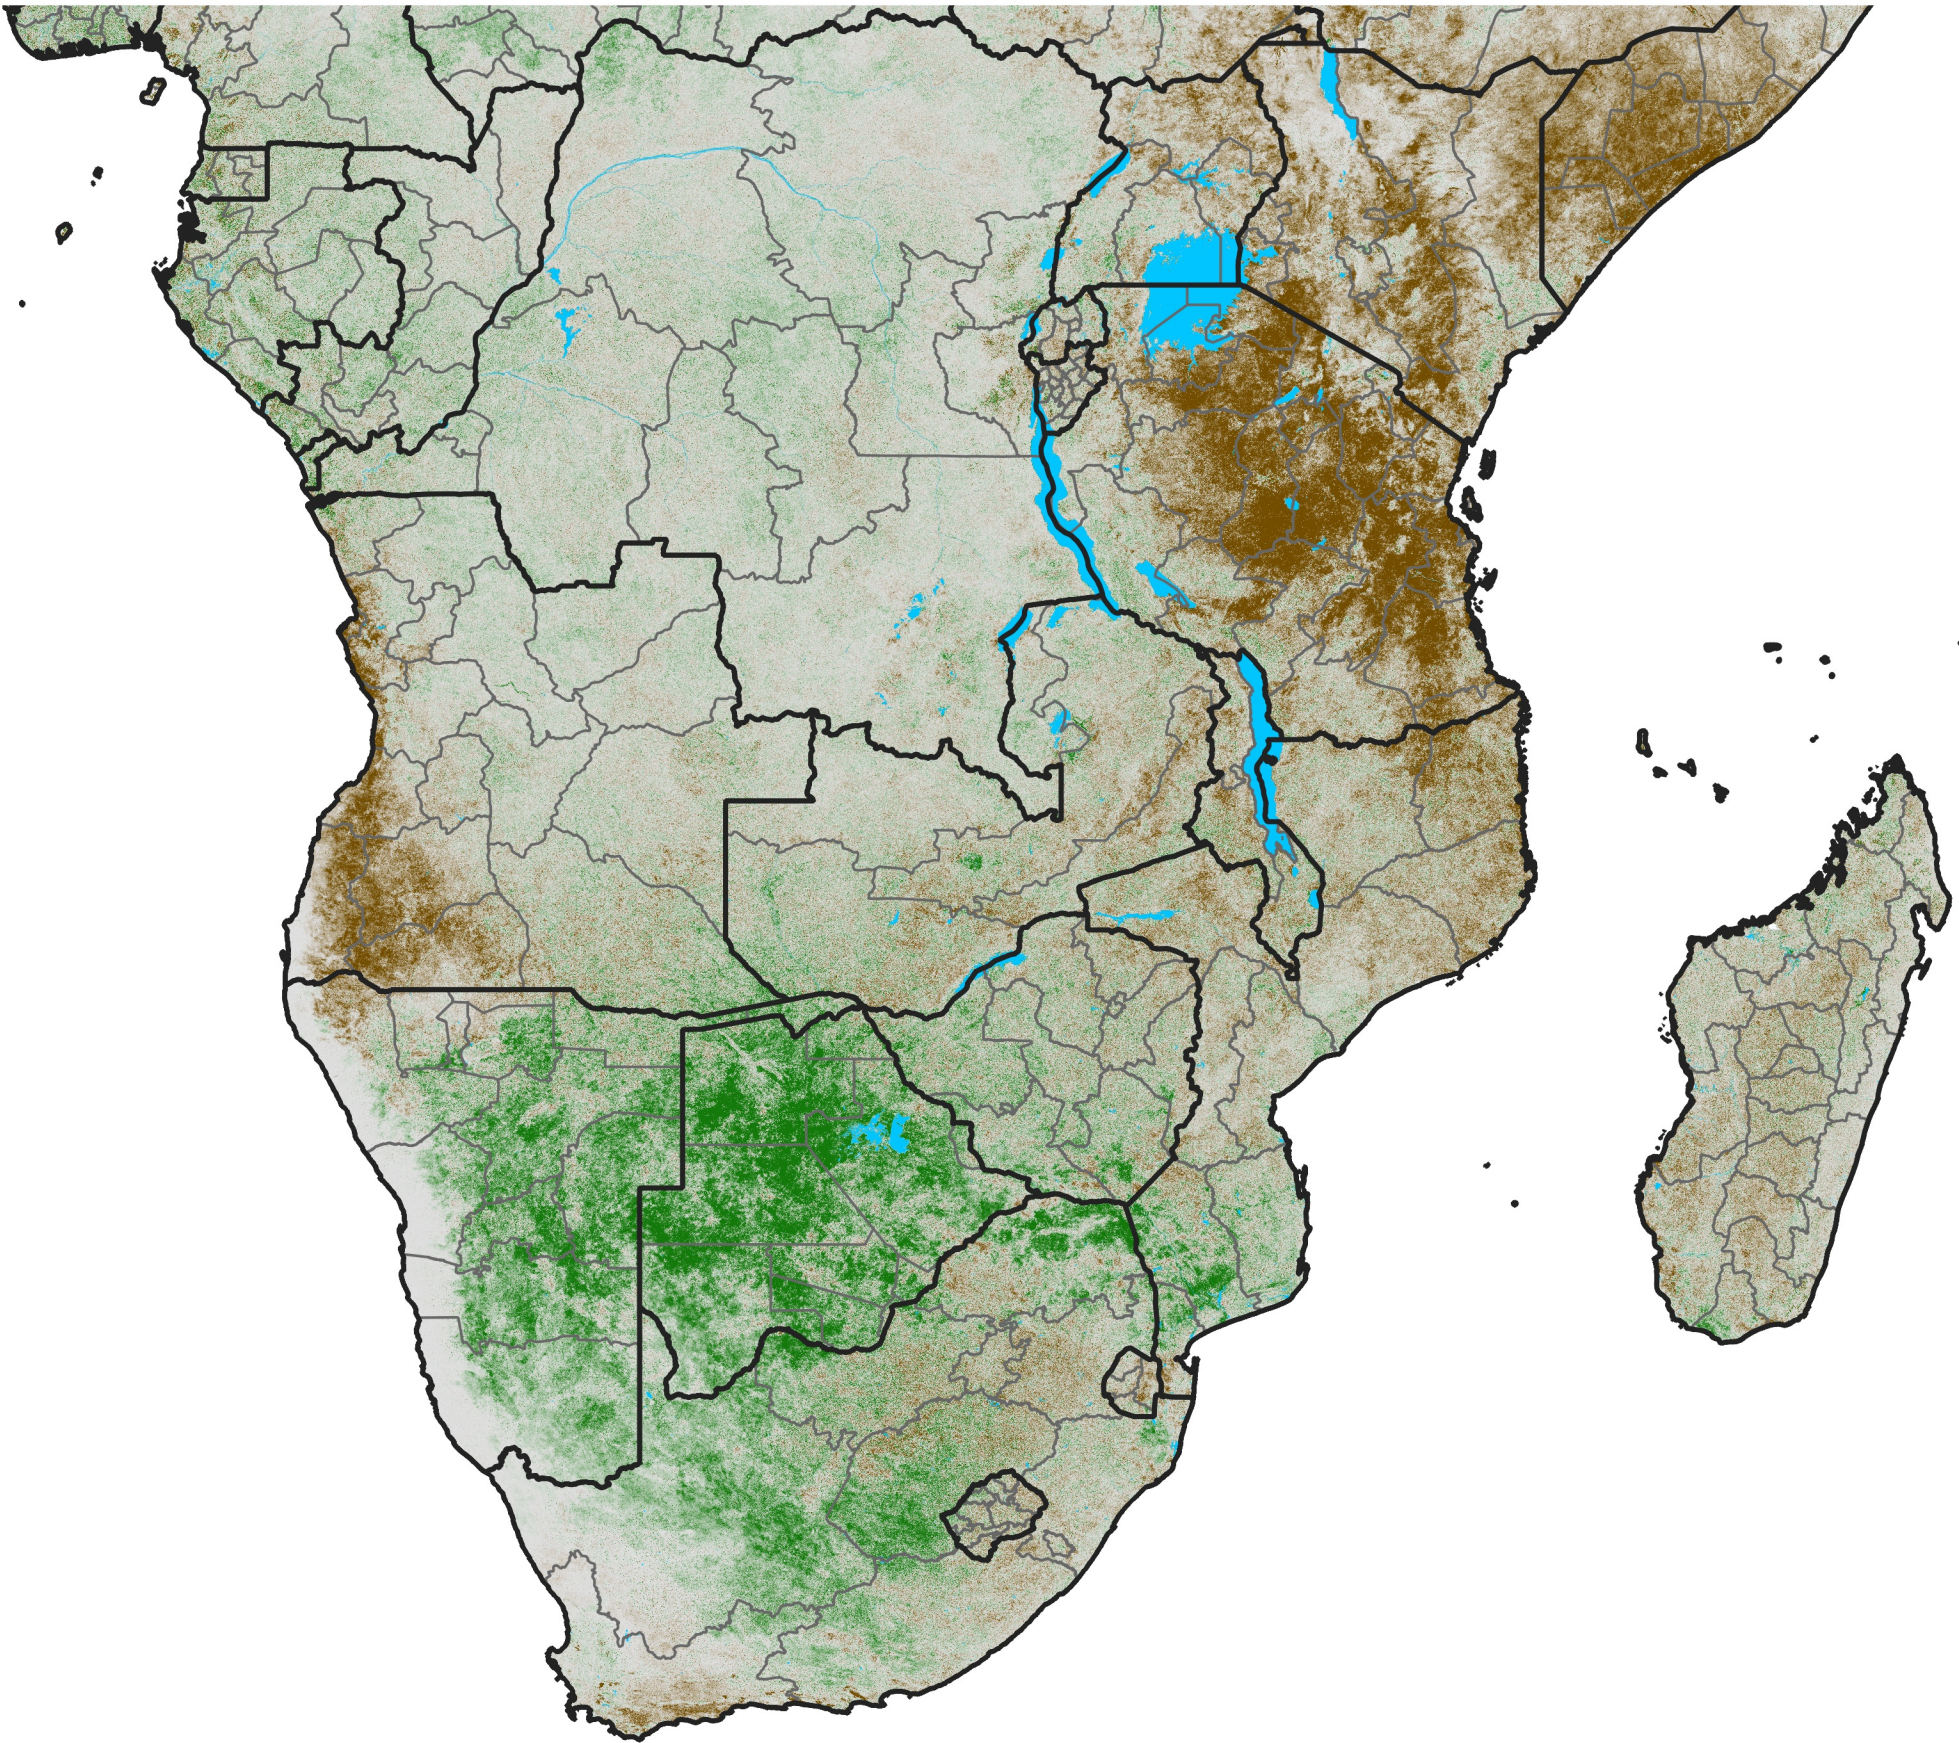

Southern Africa

NDVI Difference

2006 minus 2005

Period 02 / January 11 - 20, 2006

NDVI Difference

< -0.3 -0.2 -0.1 -0.05 0.05 0.1 0.2 >0.3

Negative

No Difference