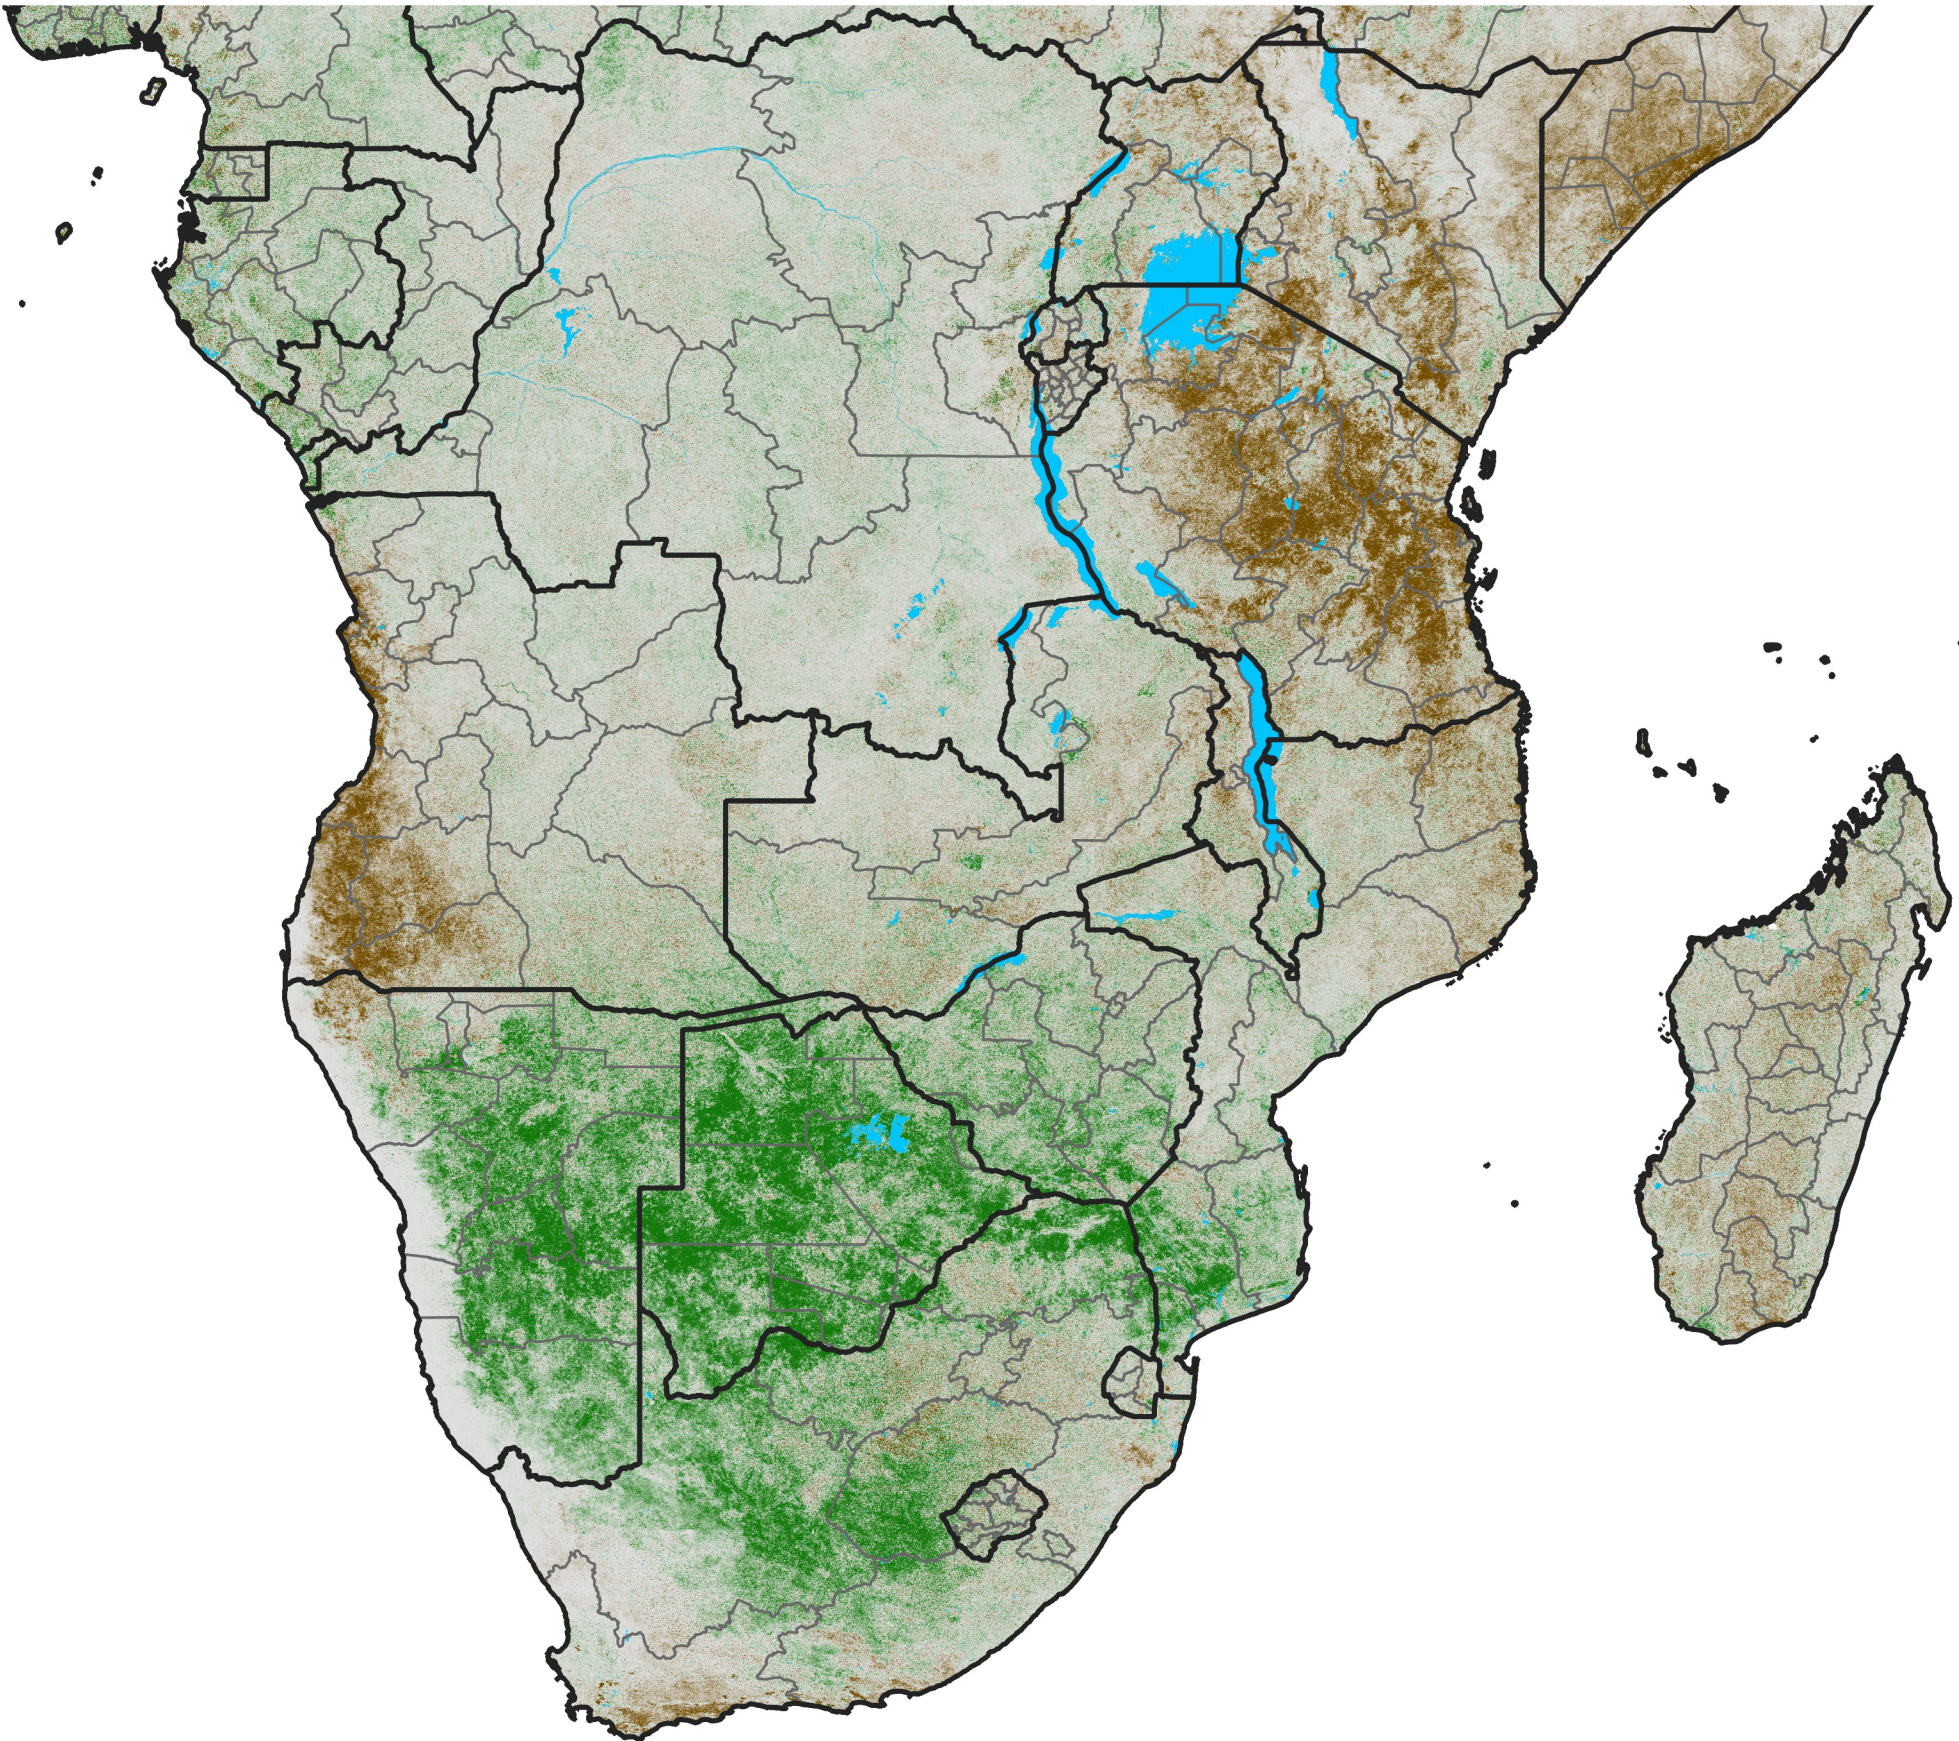

Southern Africa

NDVI Difference

2006 minus 2005

Period 04 / February 01 - 10, 2006

NDVI Difference

< -0.3 -0.2 -0.1 -0.05 0.05 0.1 0.2 > 0.3

Negative

No Difference