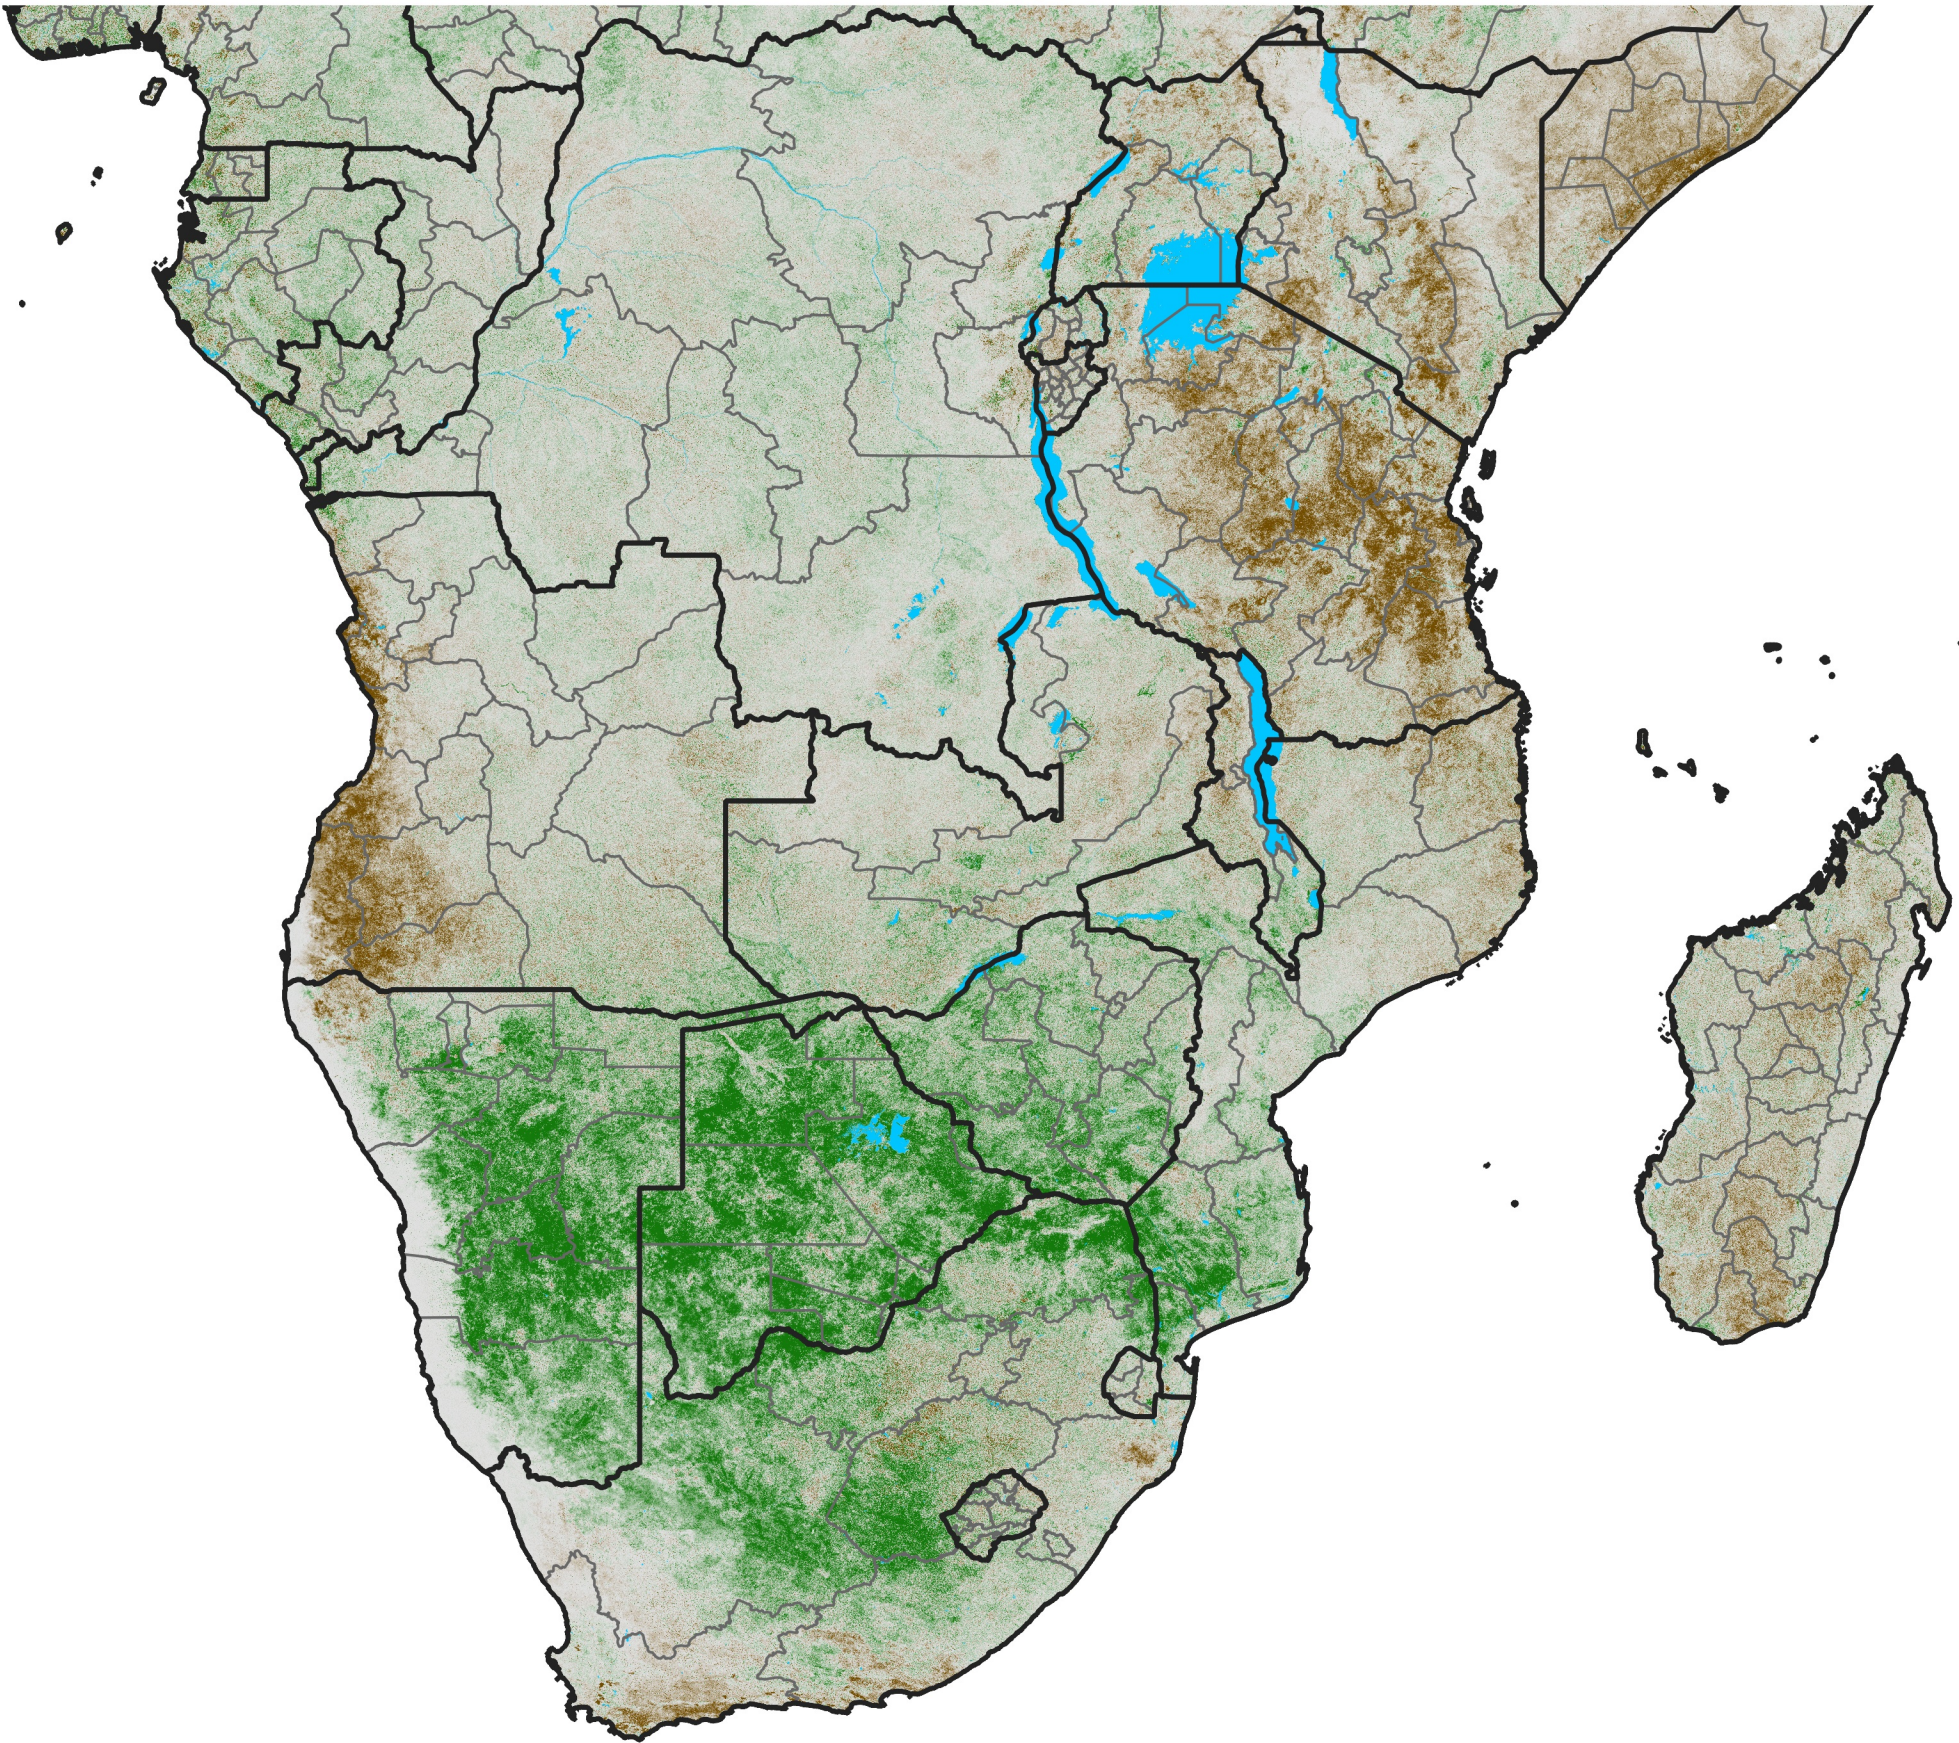

Southern Africa

NDVI Difference

2006 minus 2005

Period 05 / February 11 - 20, 2006

NDVI Difference

< -0.3 -0.2 -0.1 -0.05 0.05 0.1 0.2 > 0.3

Negative

No Difference