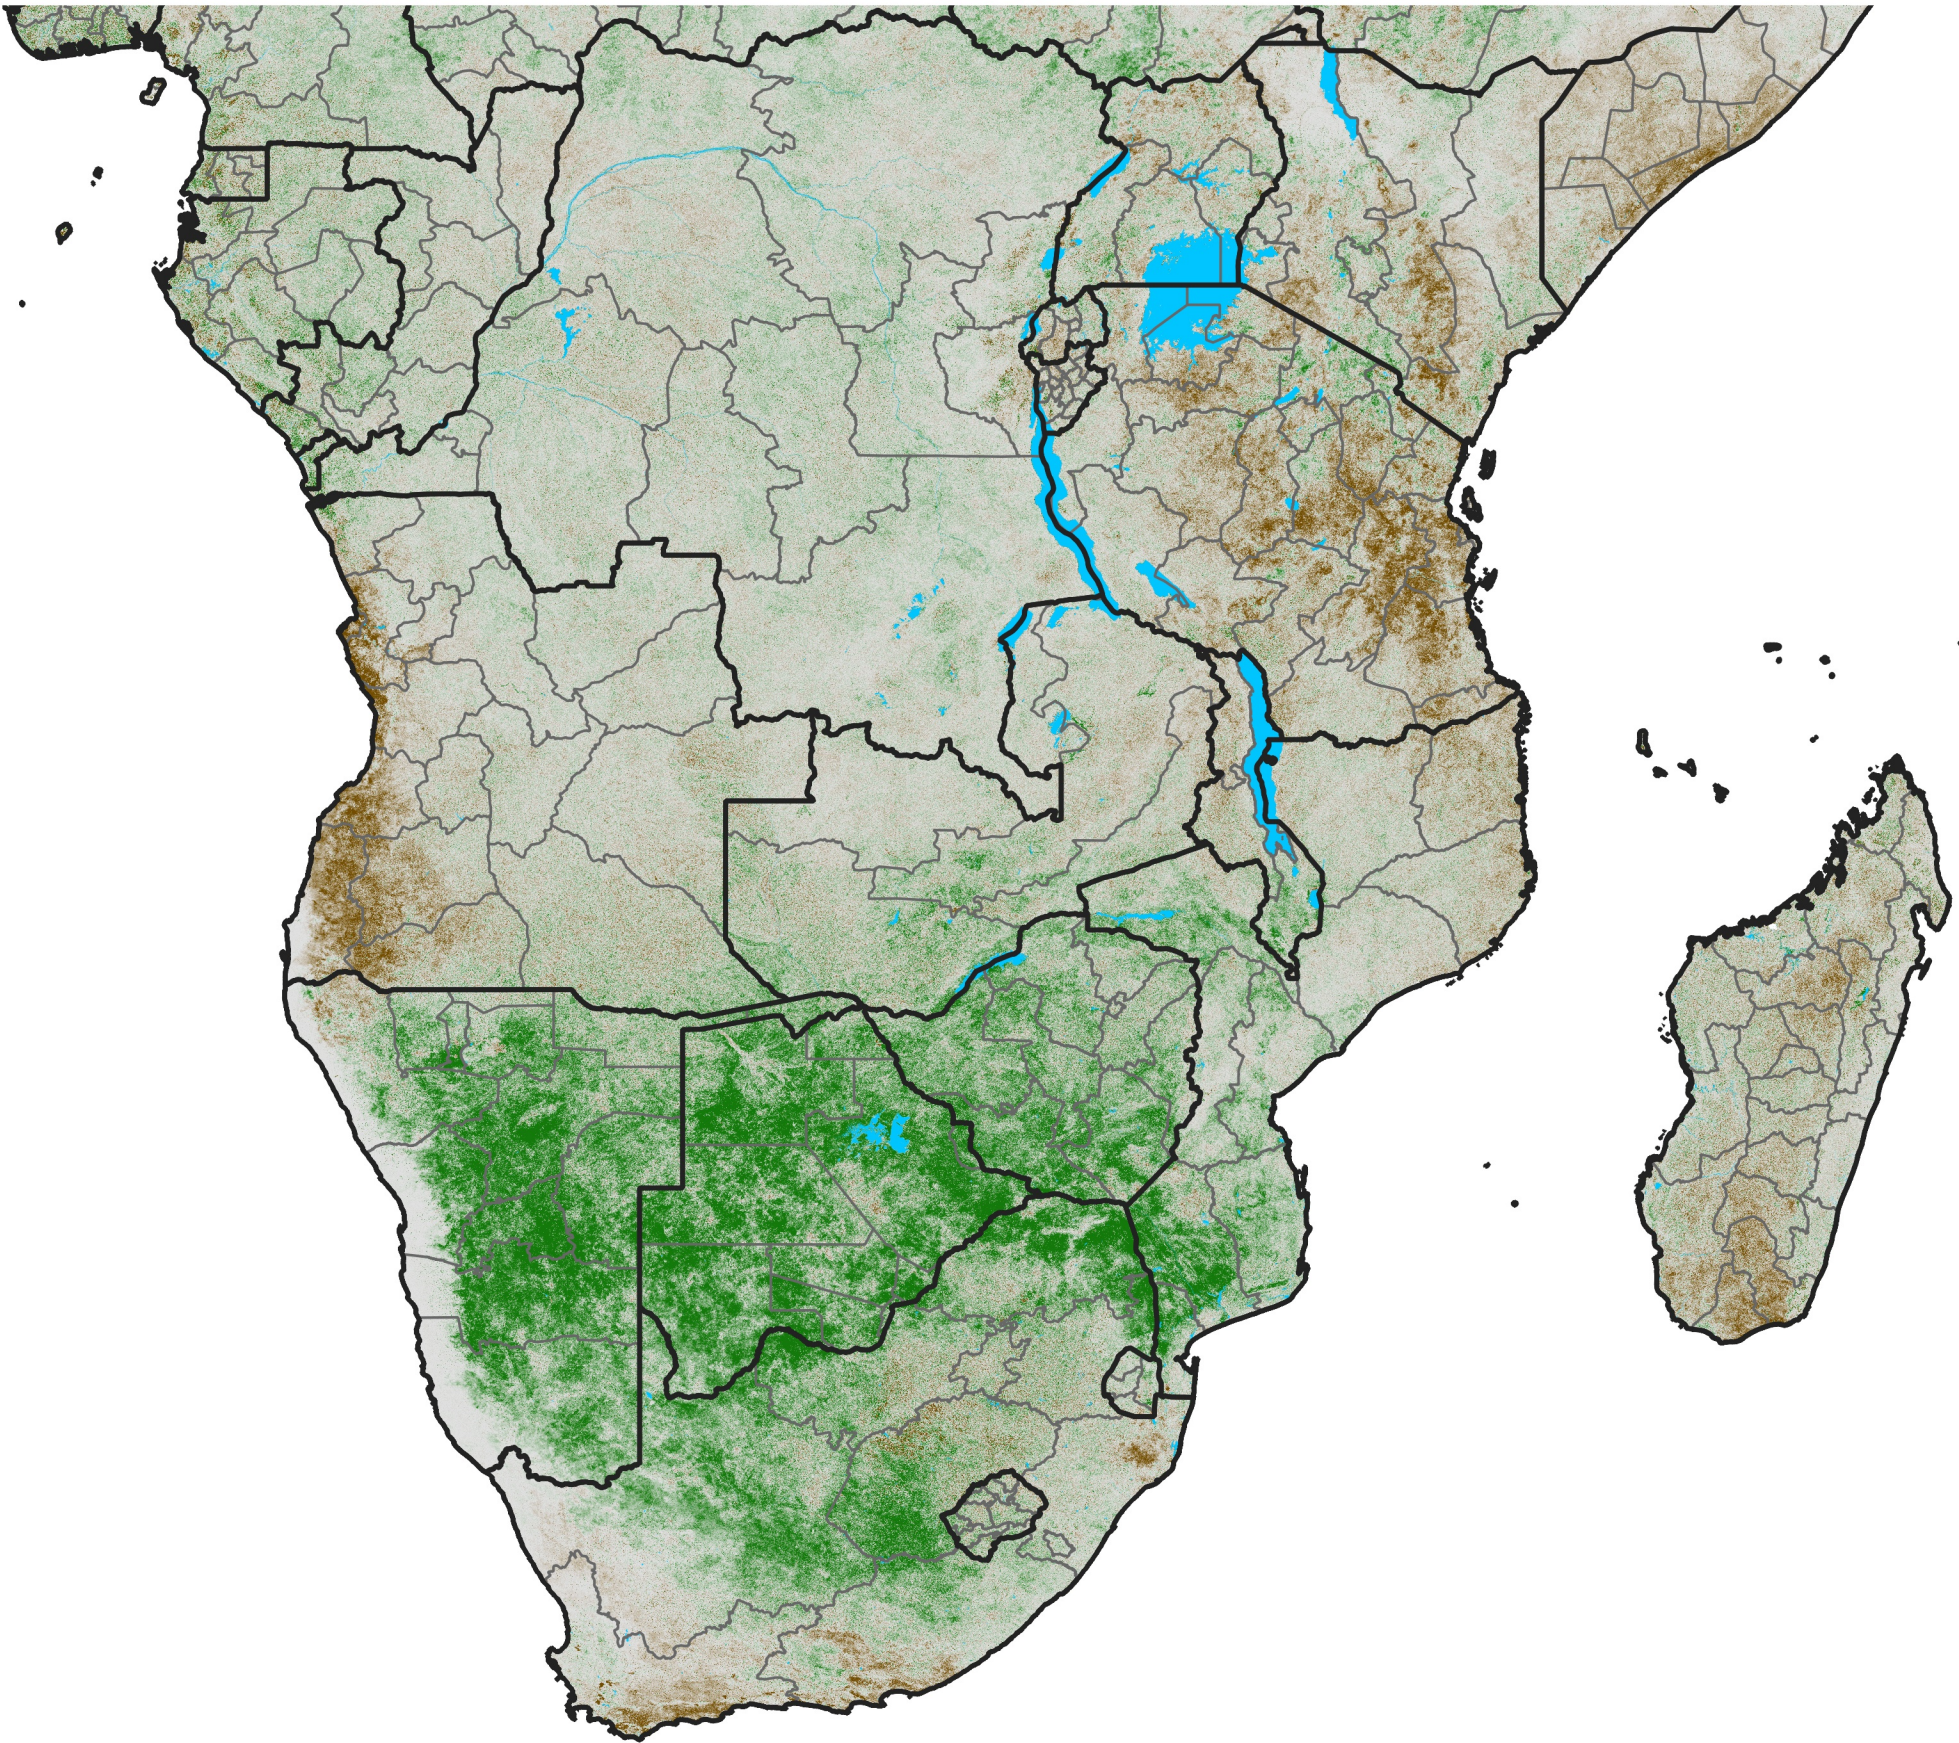

Southern Africa

NDVI Difference

2006 minus 2005

Period 06 / February 21 - 28, 2006

NDVI Difference

< -0.3 -0.2 -0.1 -0.05 0.05 0.1 0.2 >0.3

Negative

No Difference