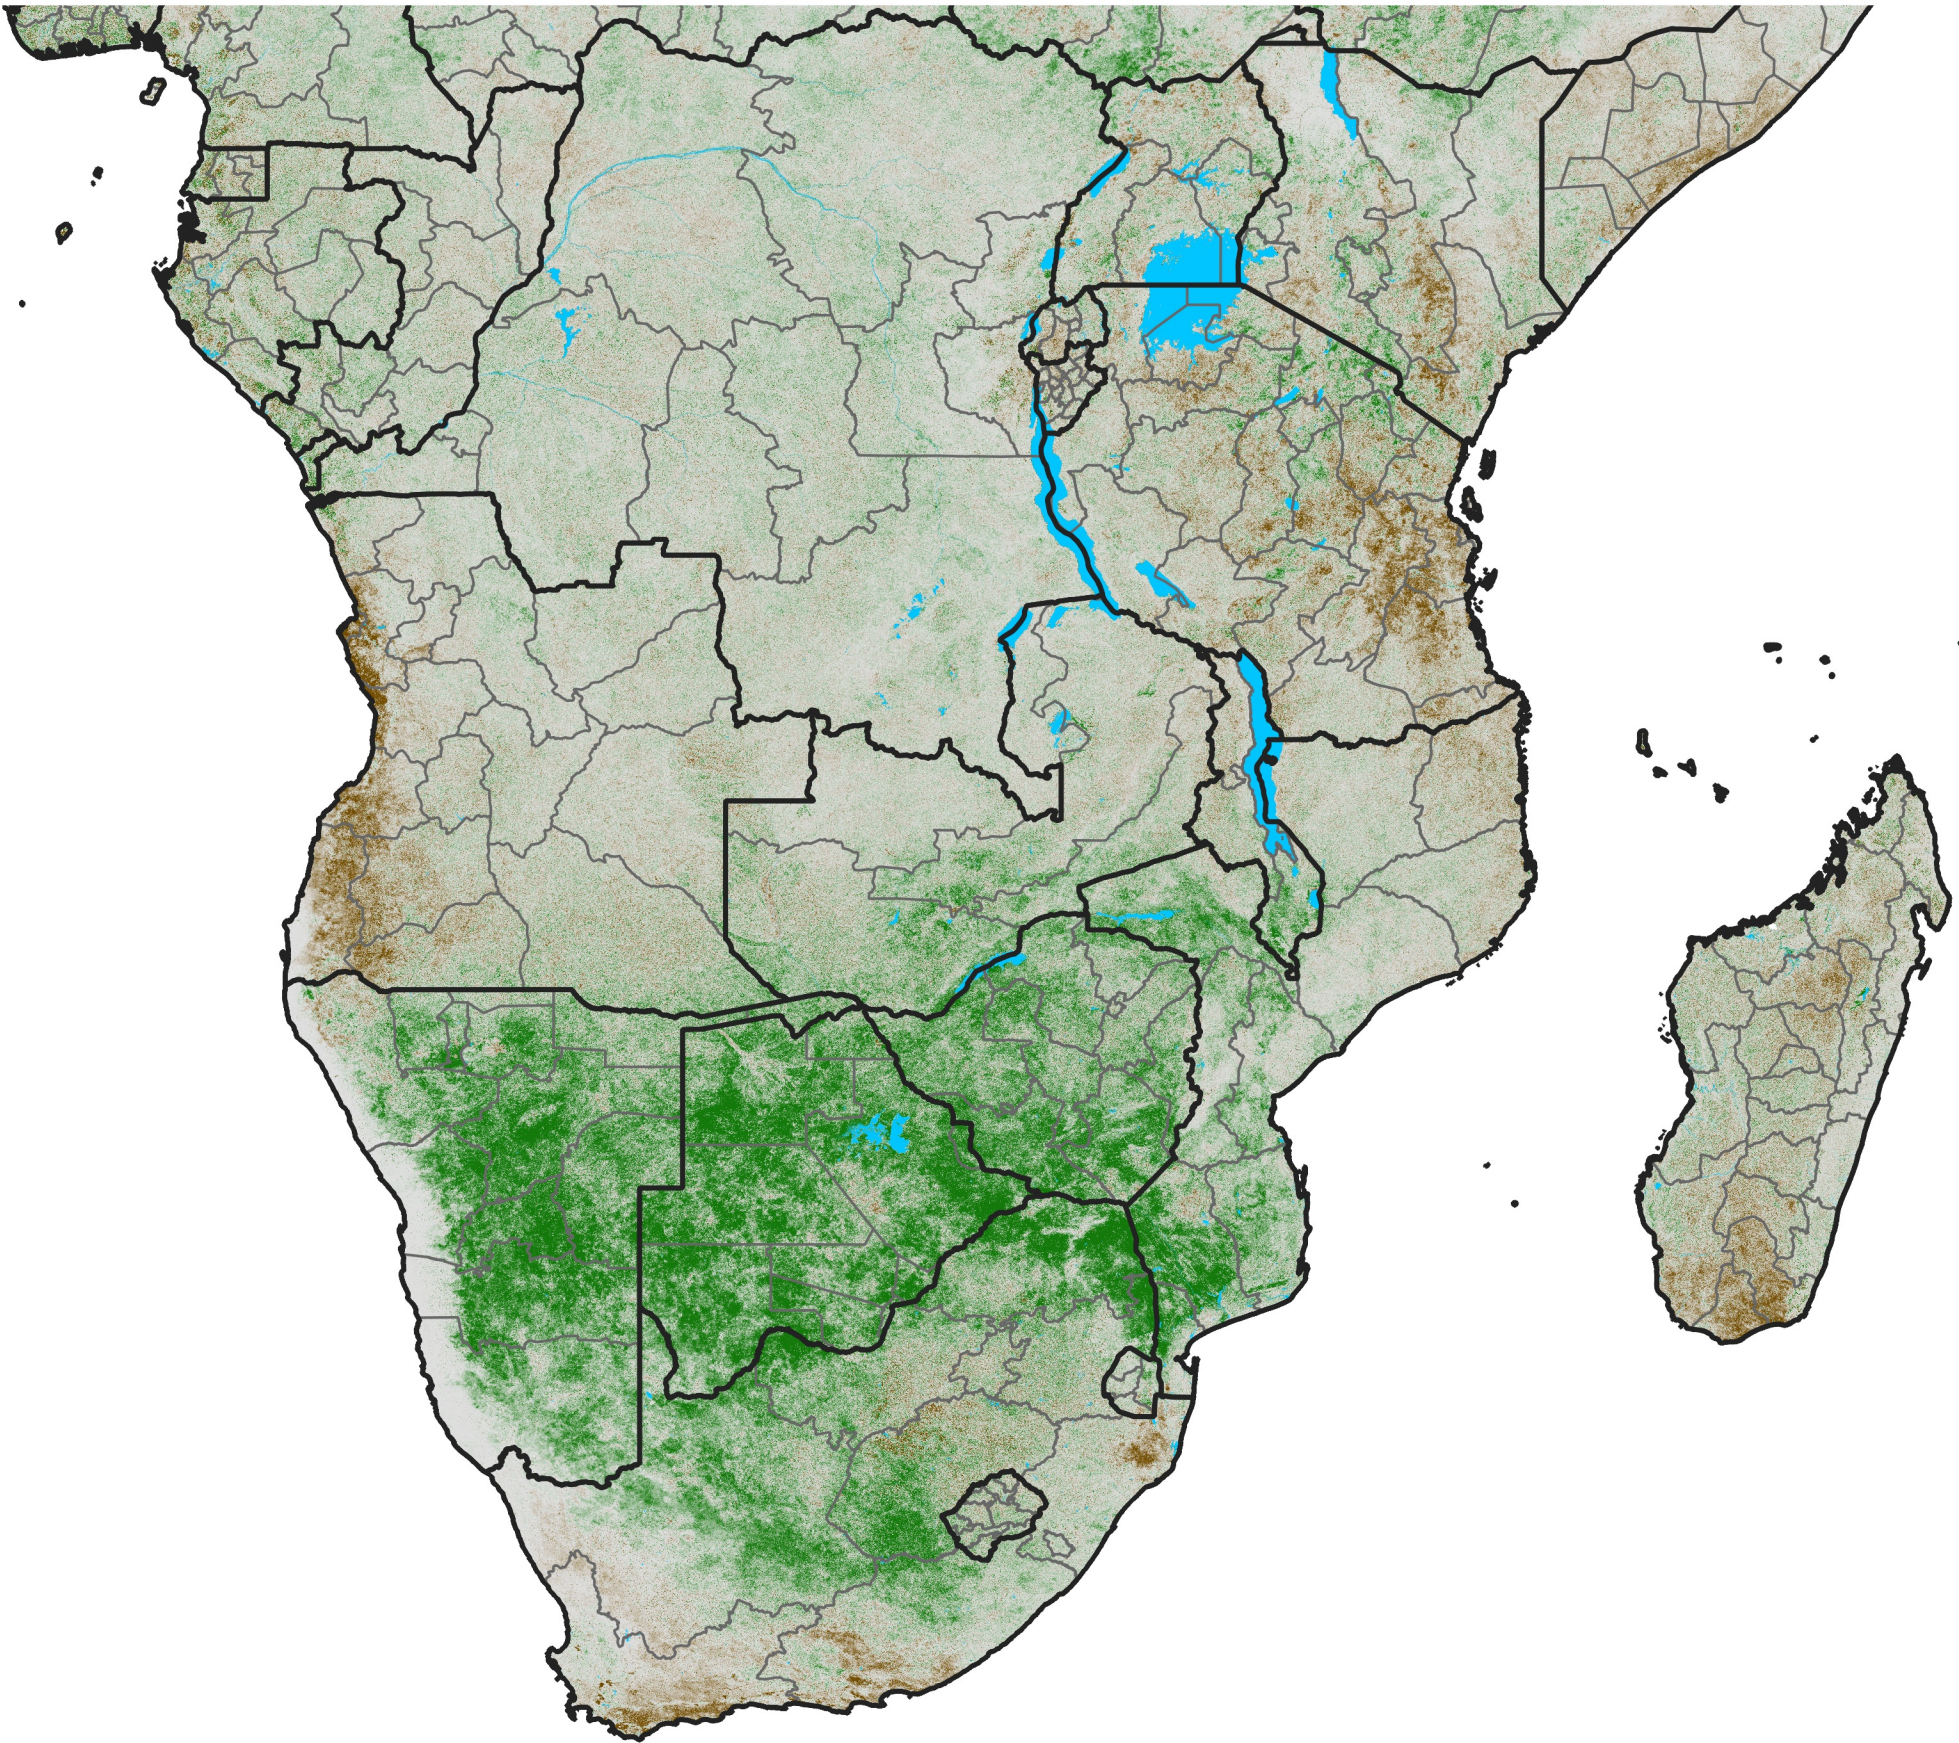

Southern Africa

NDVI Difference

2006 minus 2005

Period 07 / March 01 - 10, 2006

NDVI Difference

< -0.3 -0.2 -0.1 -0.05 0.05 0.1 0.2 >0.3

Negative

No Difference