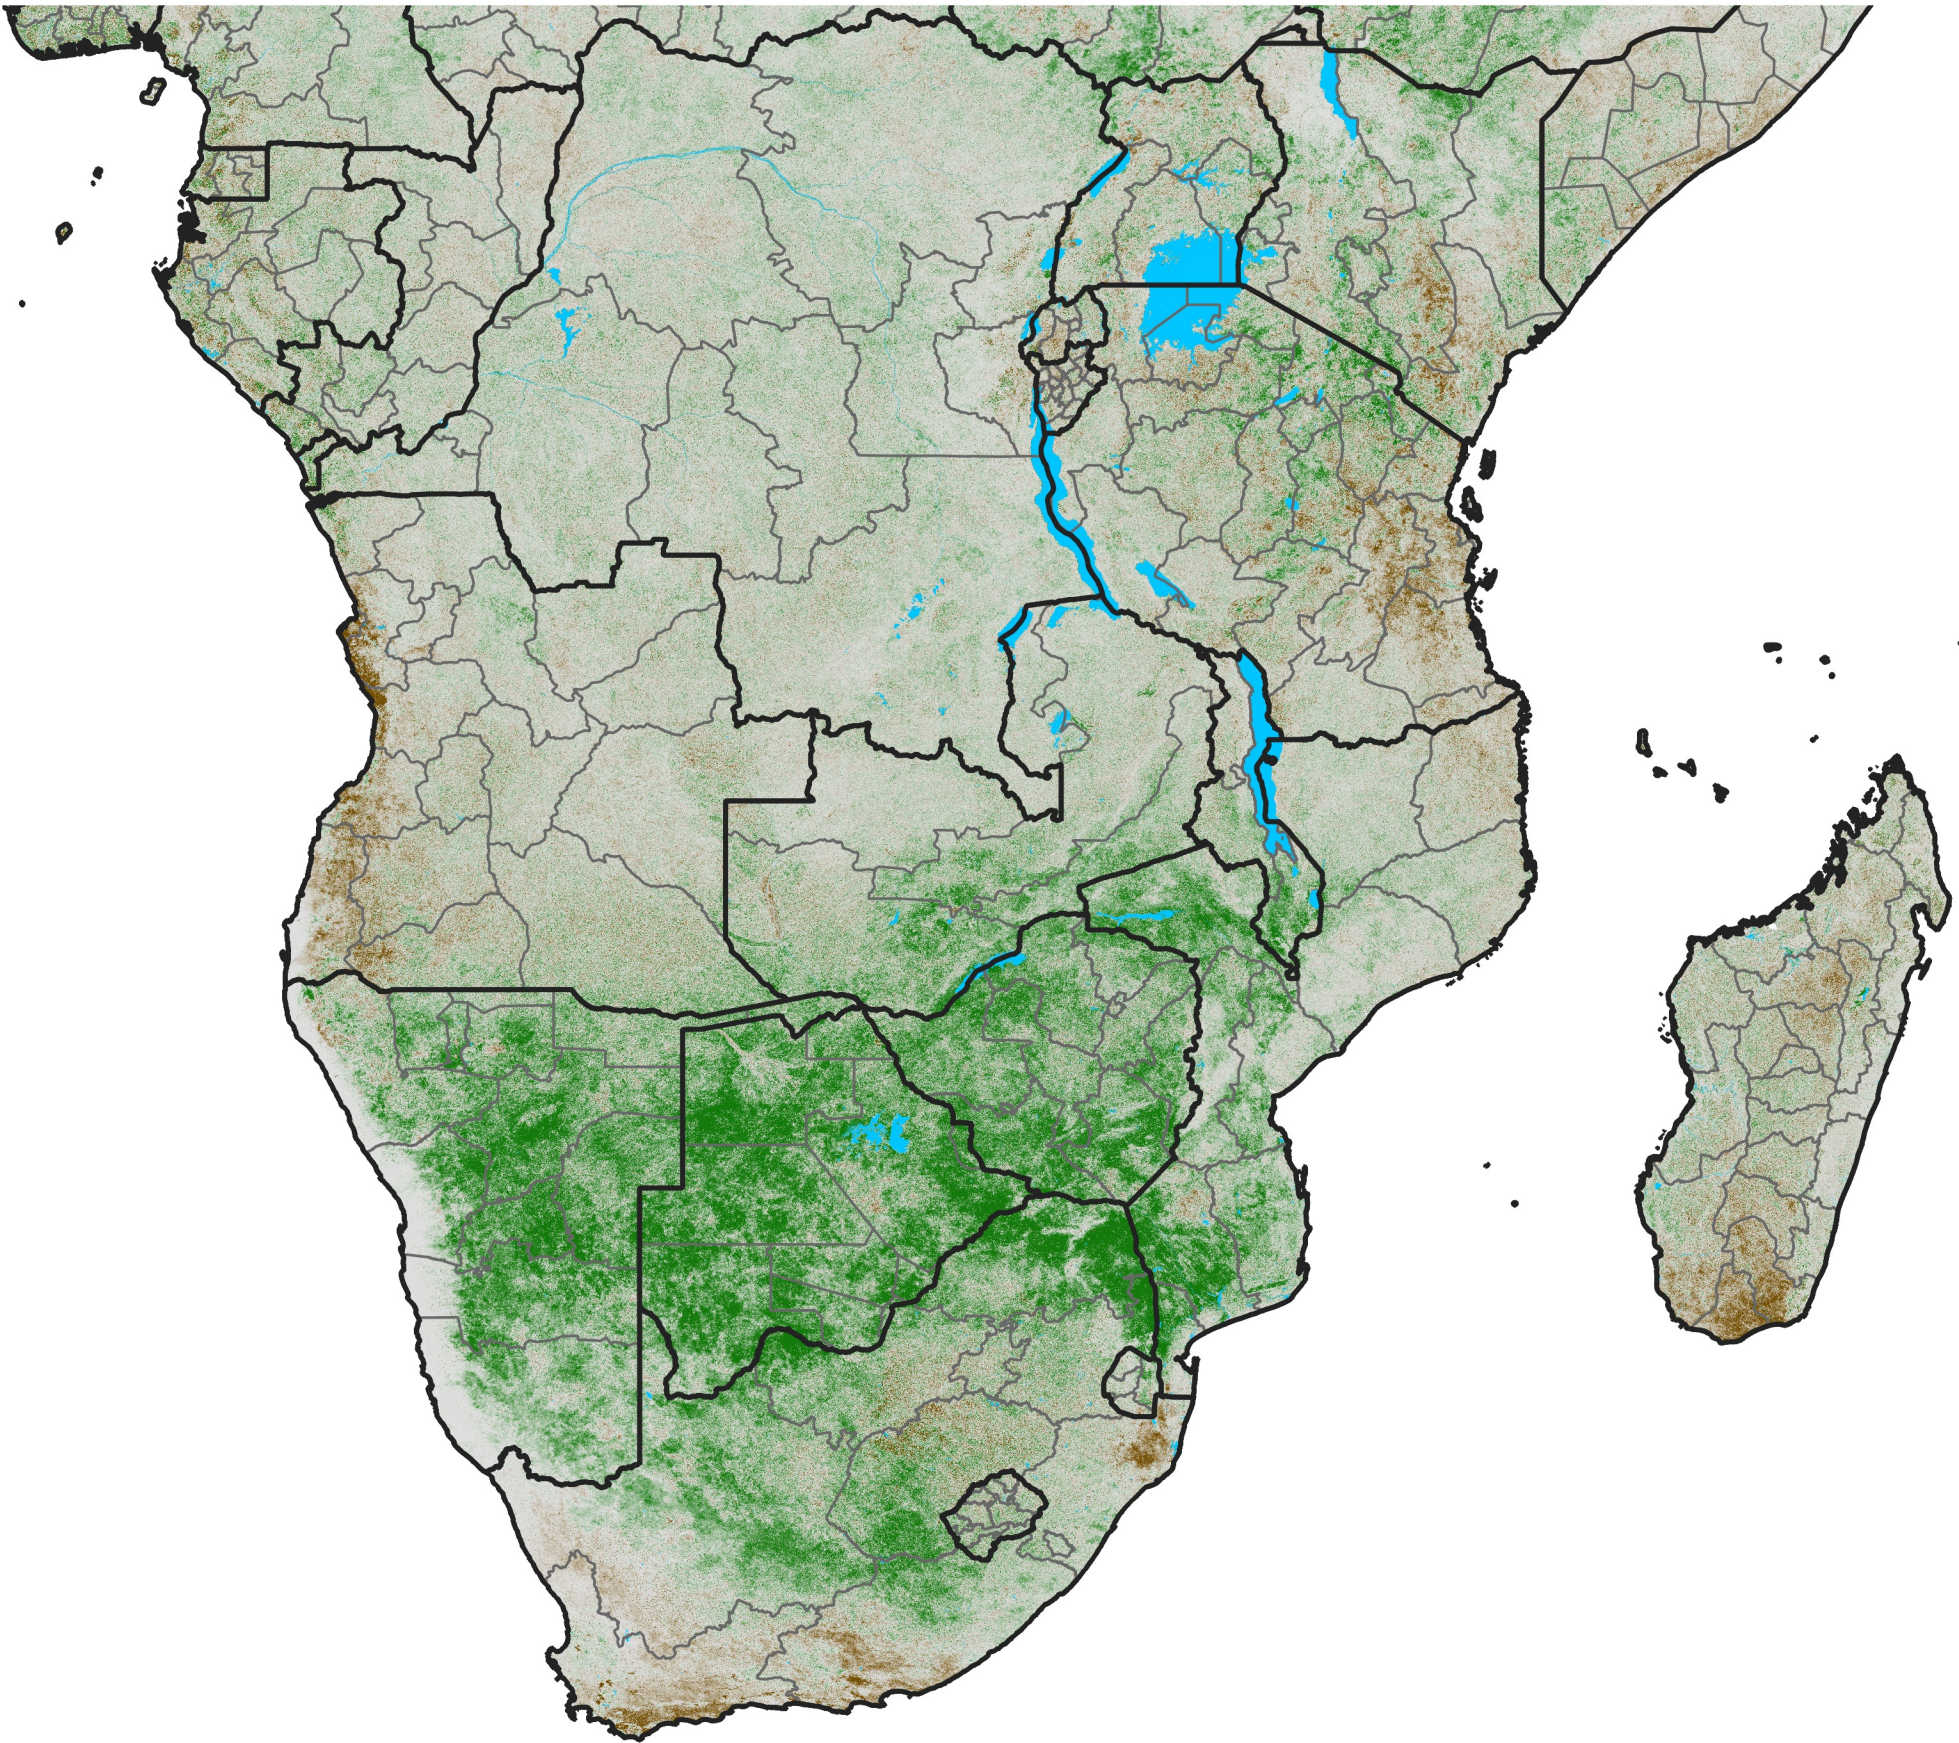

# Southern Africa

## NDVI Difference

2006 minus 2005

Period 08 / March 11 - 20, 2006

### NDVI Difference

< -0.3   -0.2   -0.1   -0.05   0.05   0.1   0.2   >0.3

Negative

No Difference

Positive