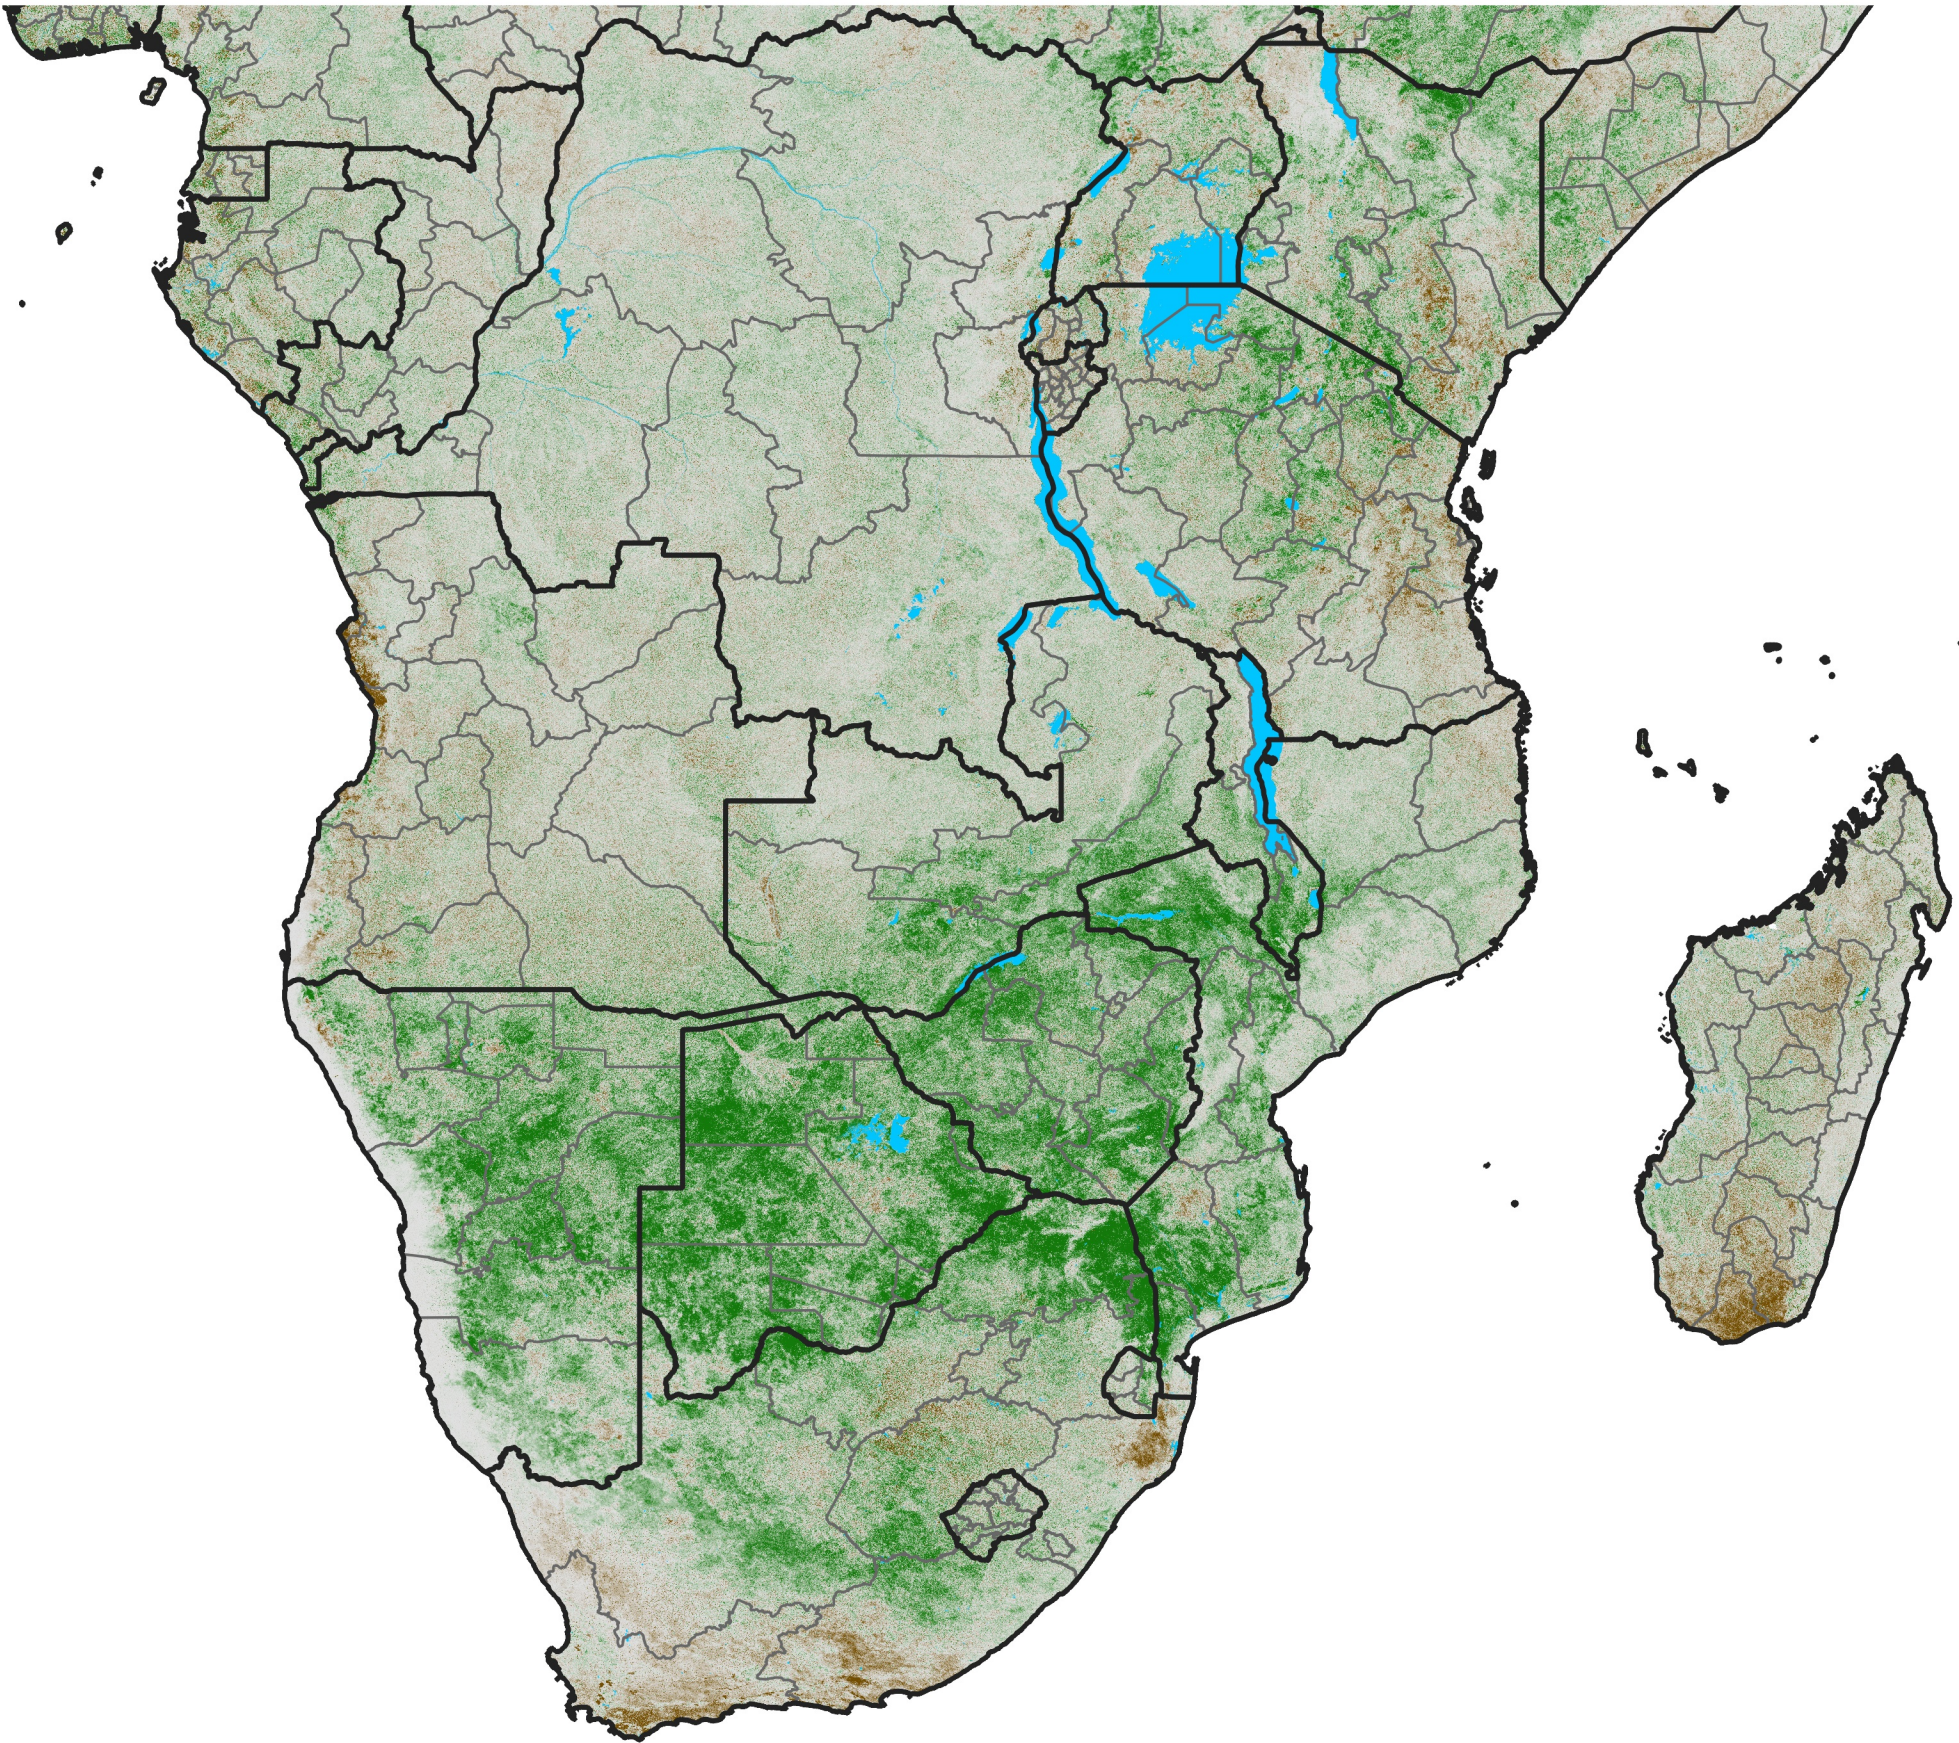

Southern Africa

NDVI Difference

2006 minus 2005

Period 09 / March 21 - 31, 2006

NDVI Difference

< -0.3 -0.2 -0.1 -0.05 0.05 0.1 0.2 >0.3

Negative

No Difference