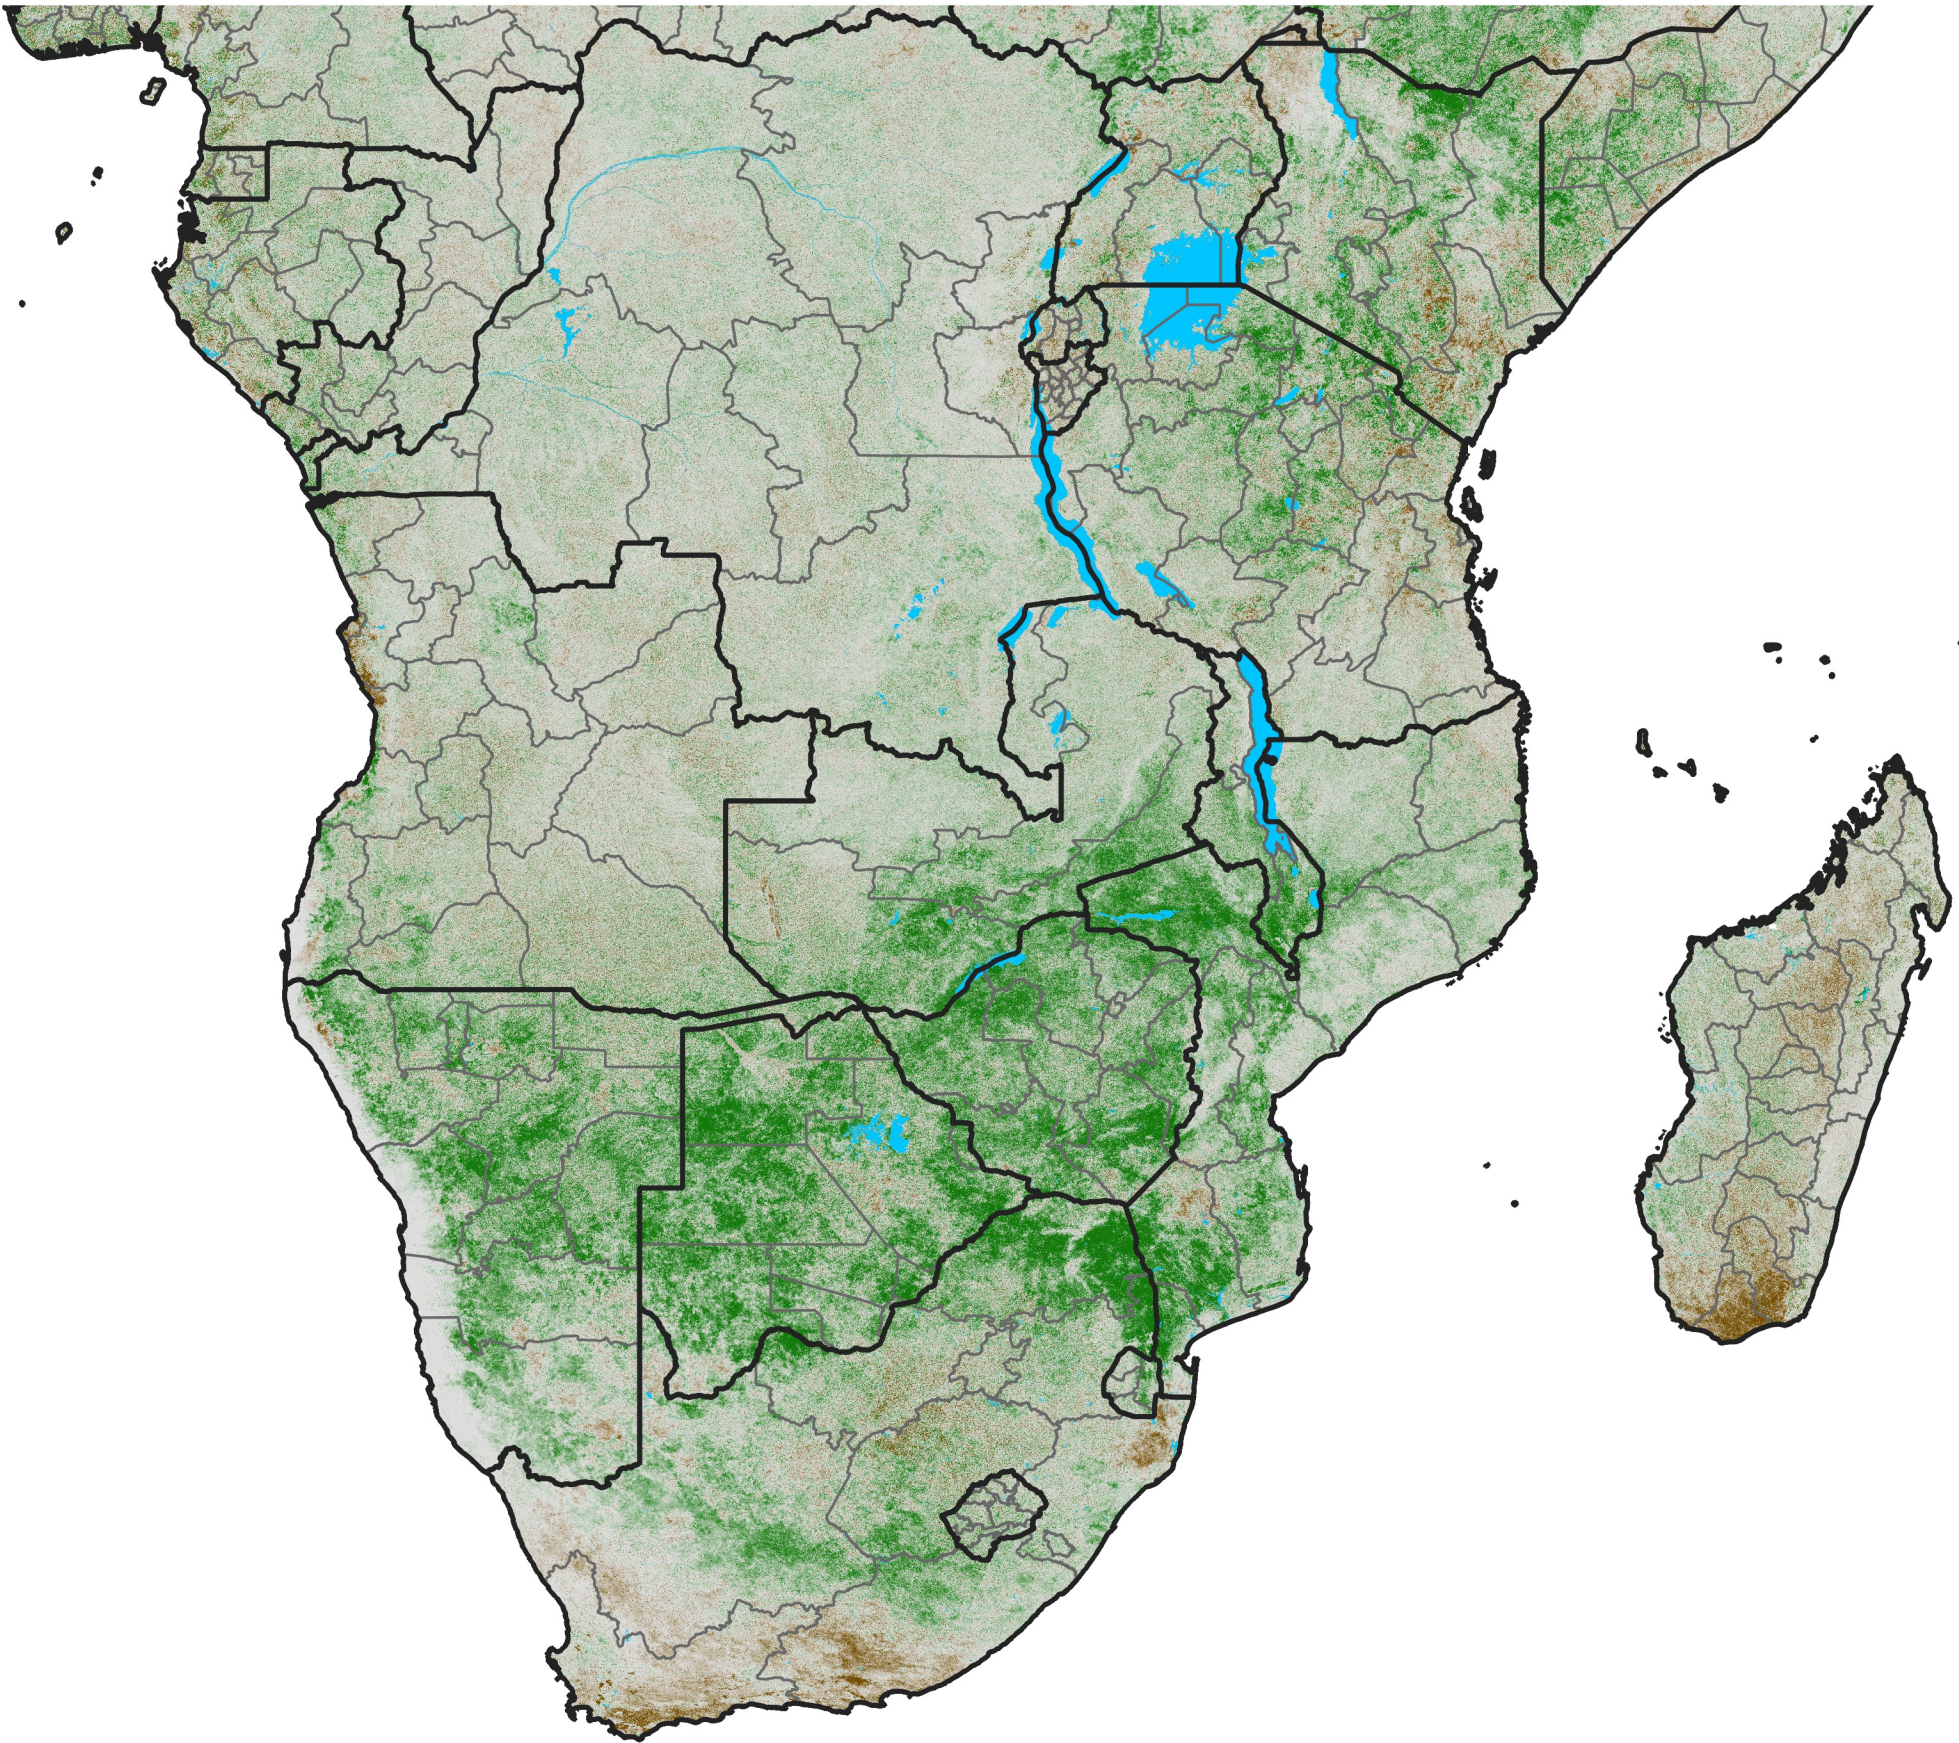

Southern Africa

NDVI Difference

2006 minus 2005

Period 10 / April 01 - 10, 2006

NDVI Difference

< -0.3 -0.2 -0.1 -0.05 0.05 0.1 0.2 >0.3

Negative

No Difference