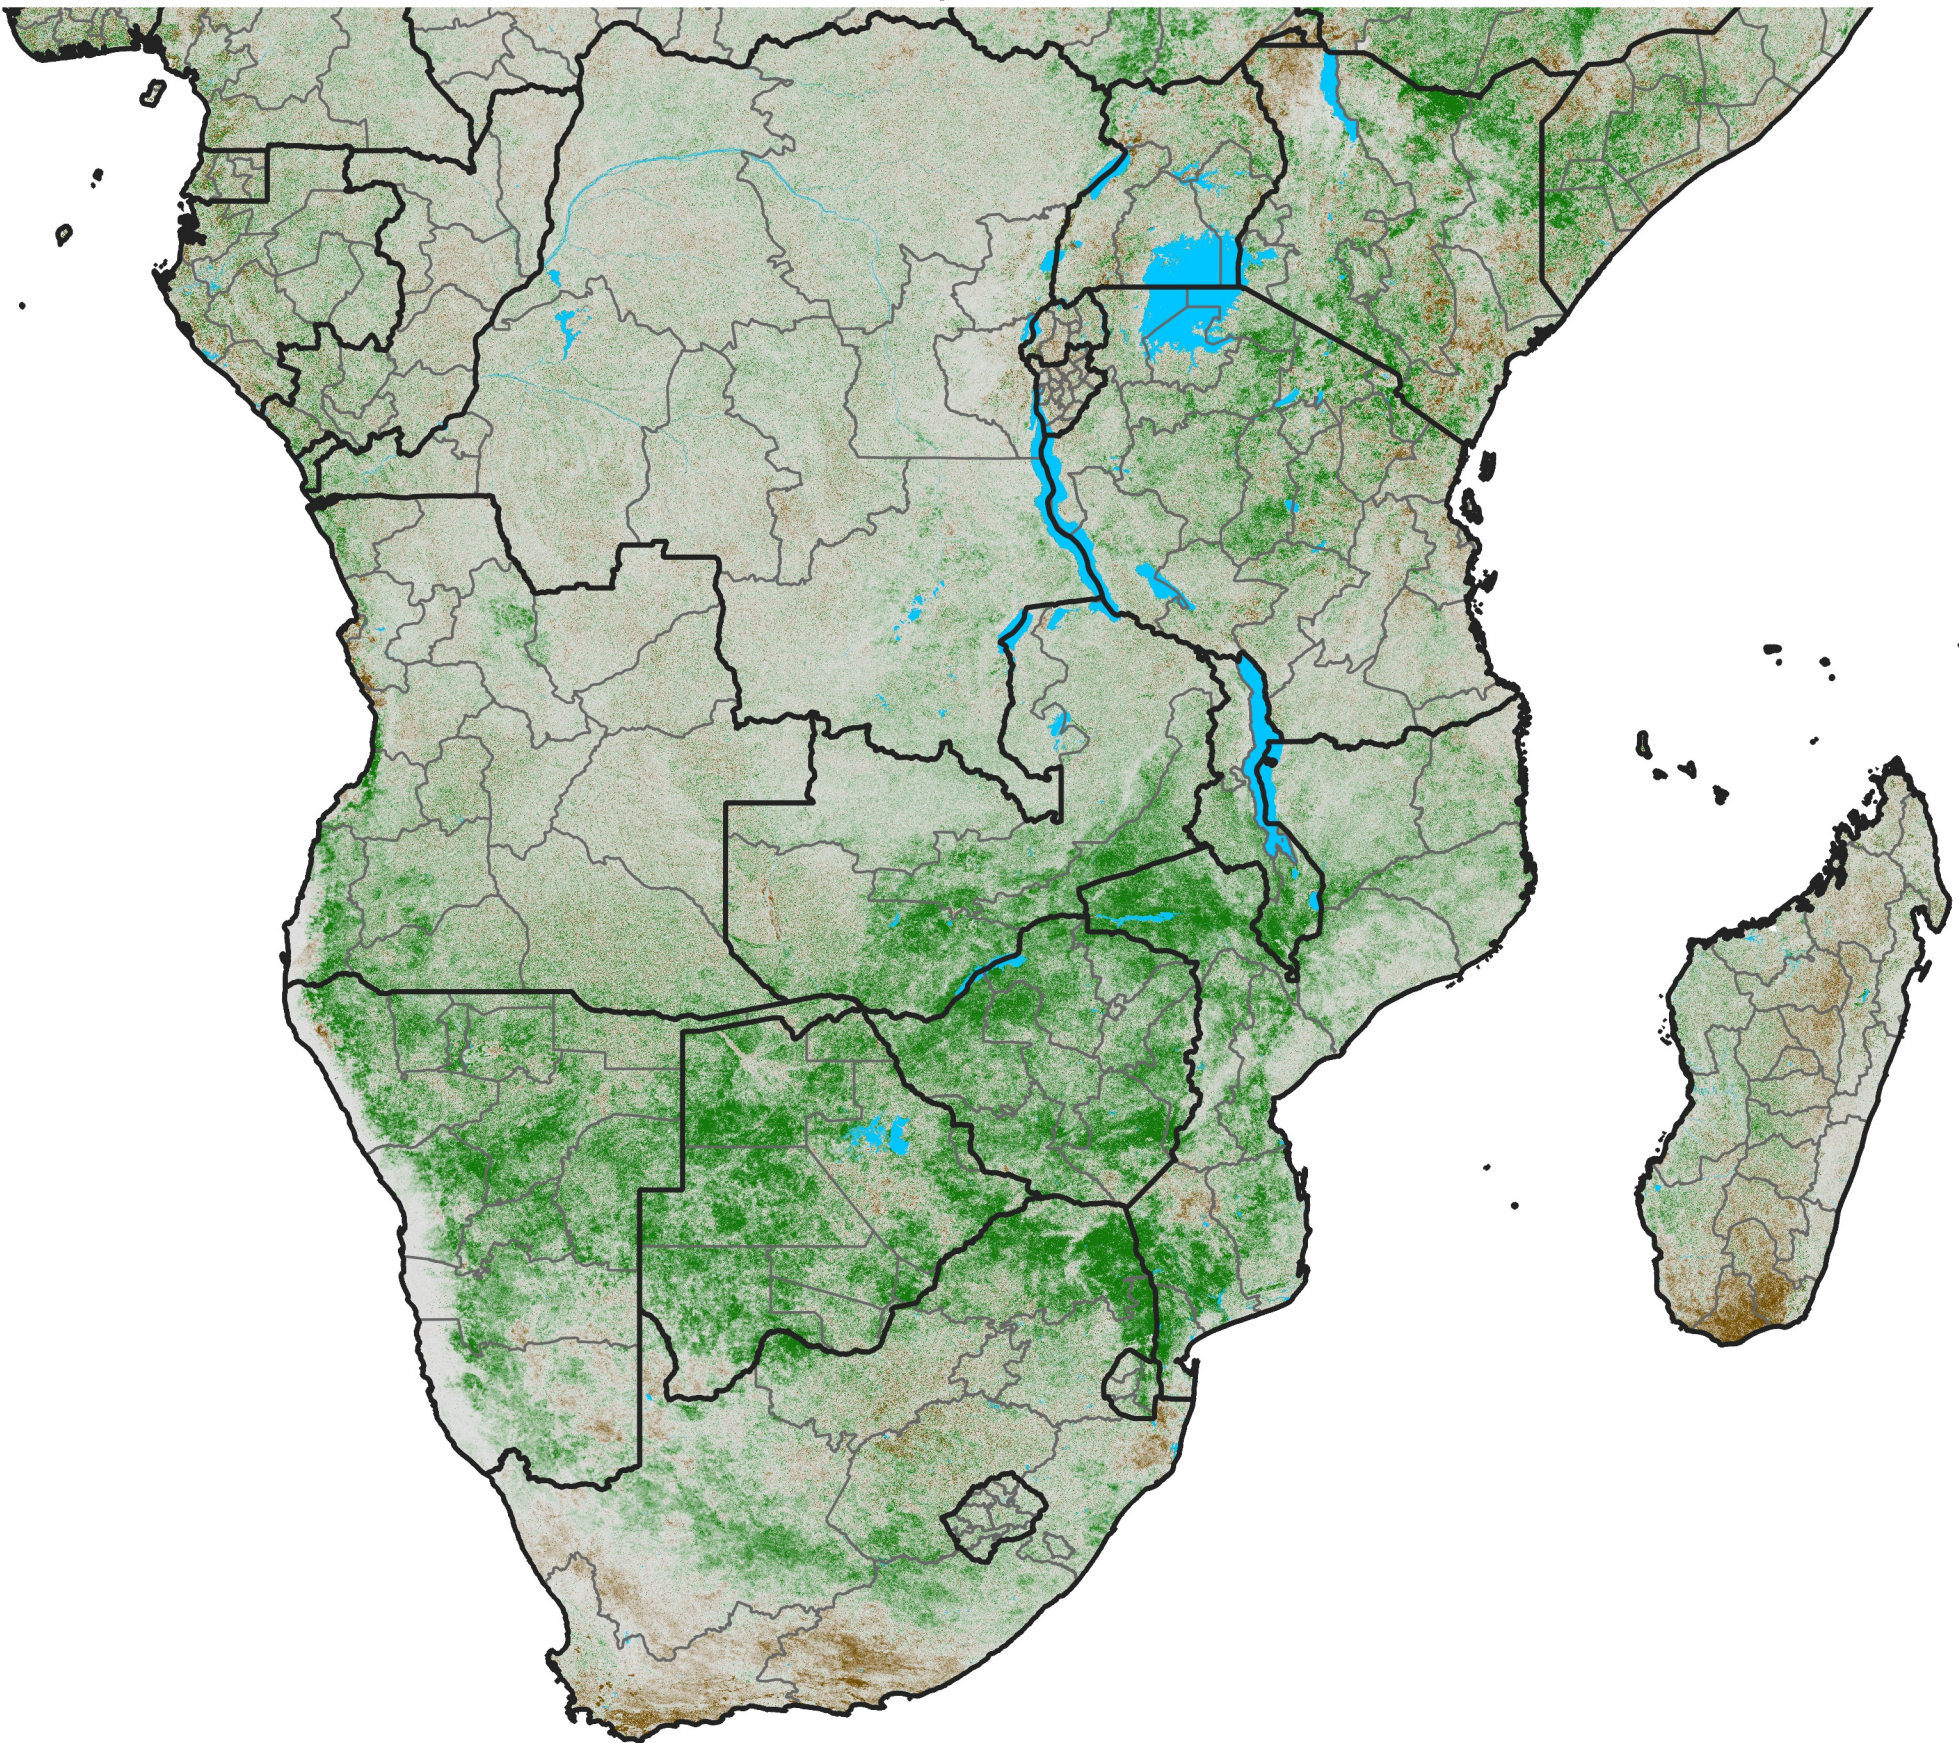

Southern Africa NDVI Difference

2006 minus 2005

Period 11 / April 11 - 20, 2006

NDVI Difference

< -0.3 -0.2 -0.1 -0.05 0.05 0.1 0.2 >0.3

Negative

No Difference

Positive