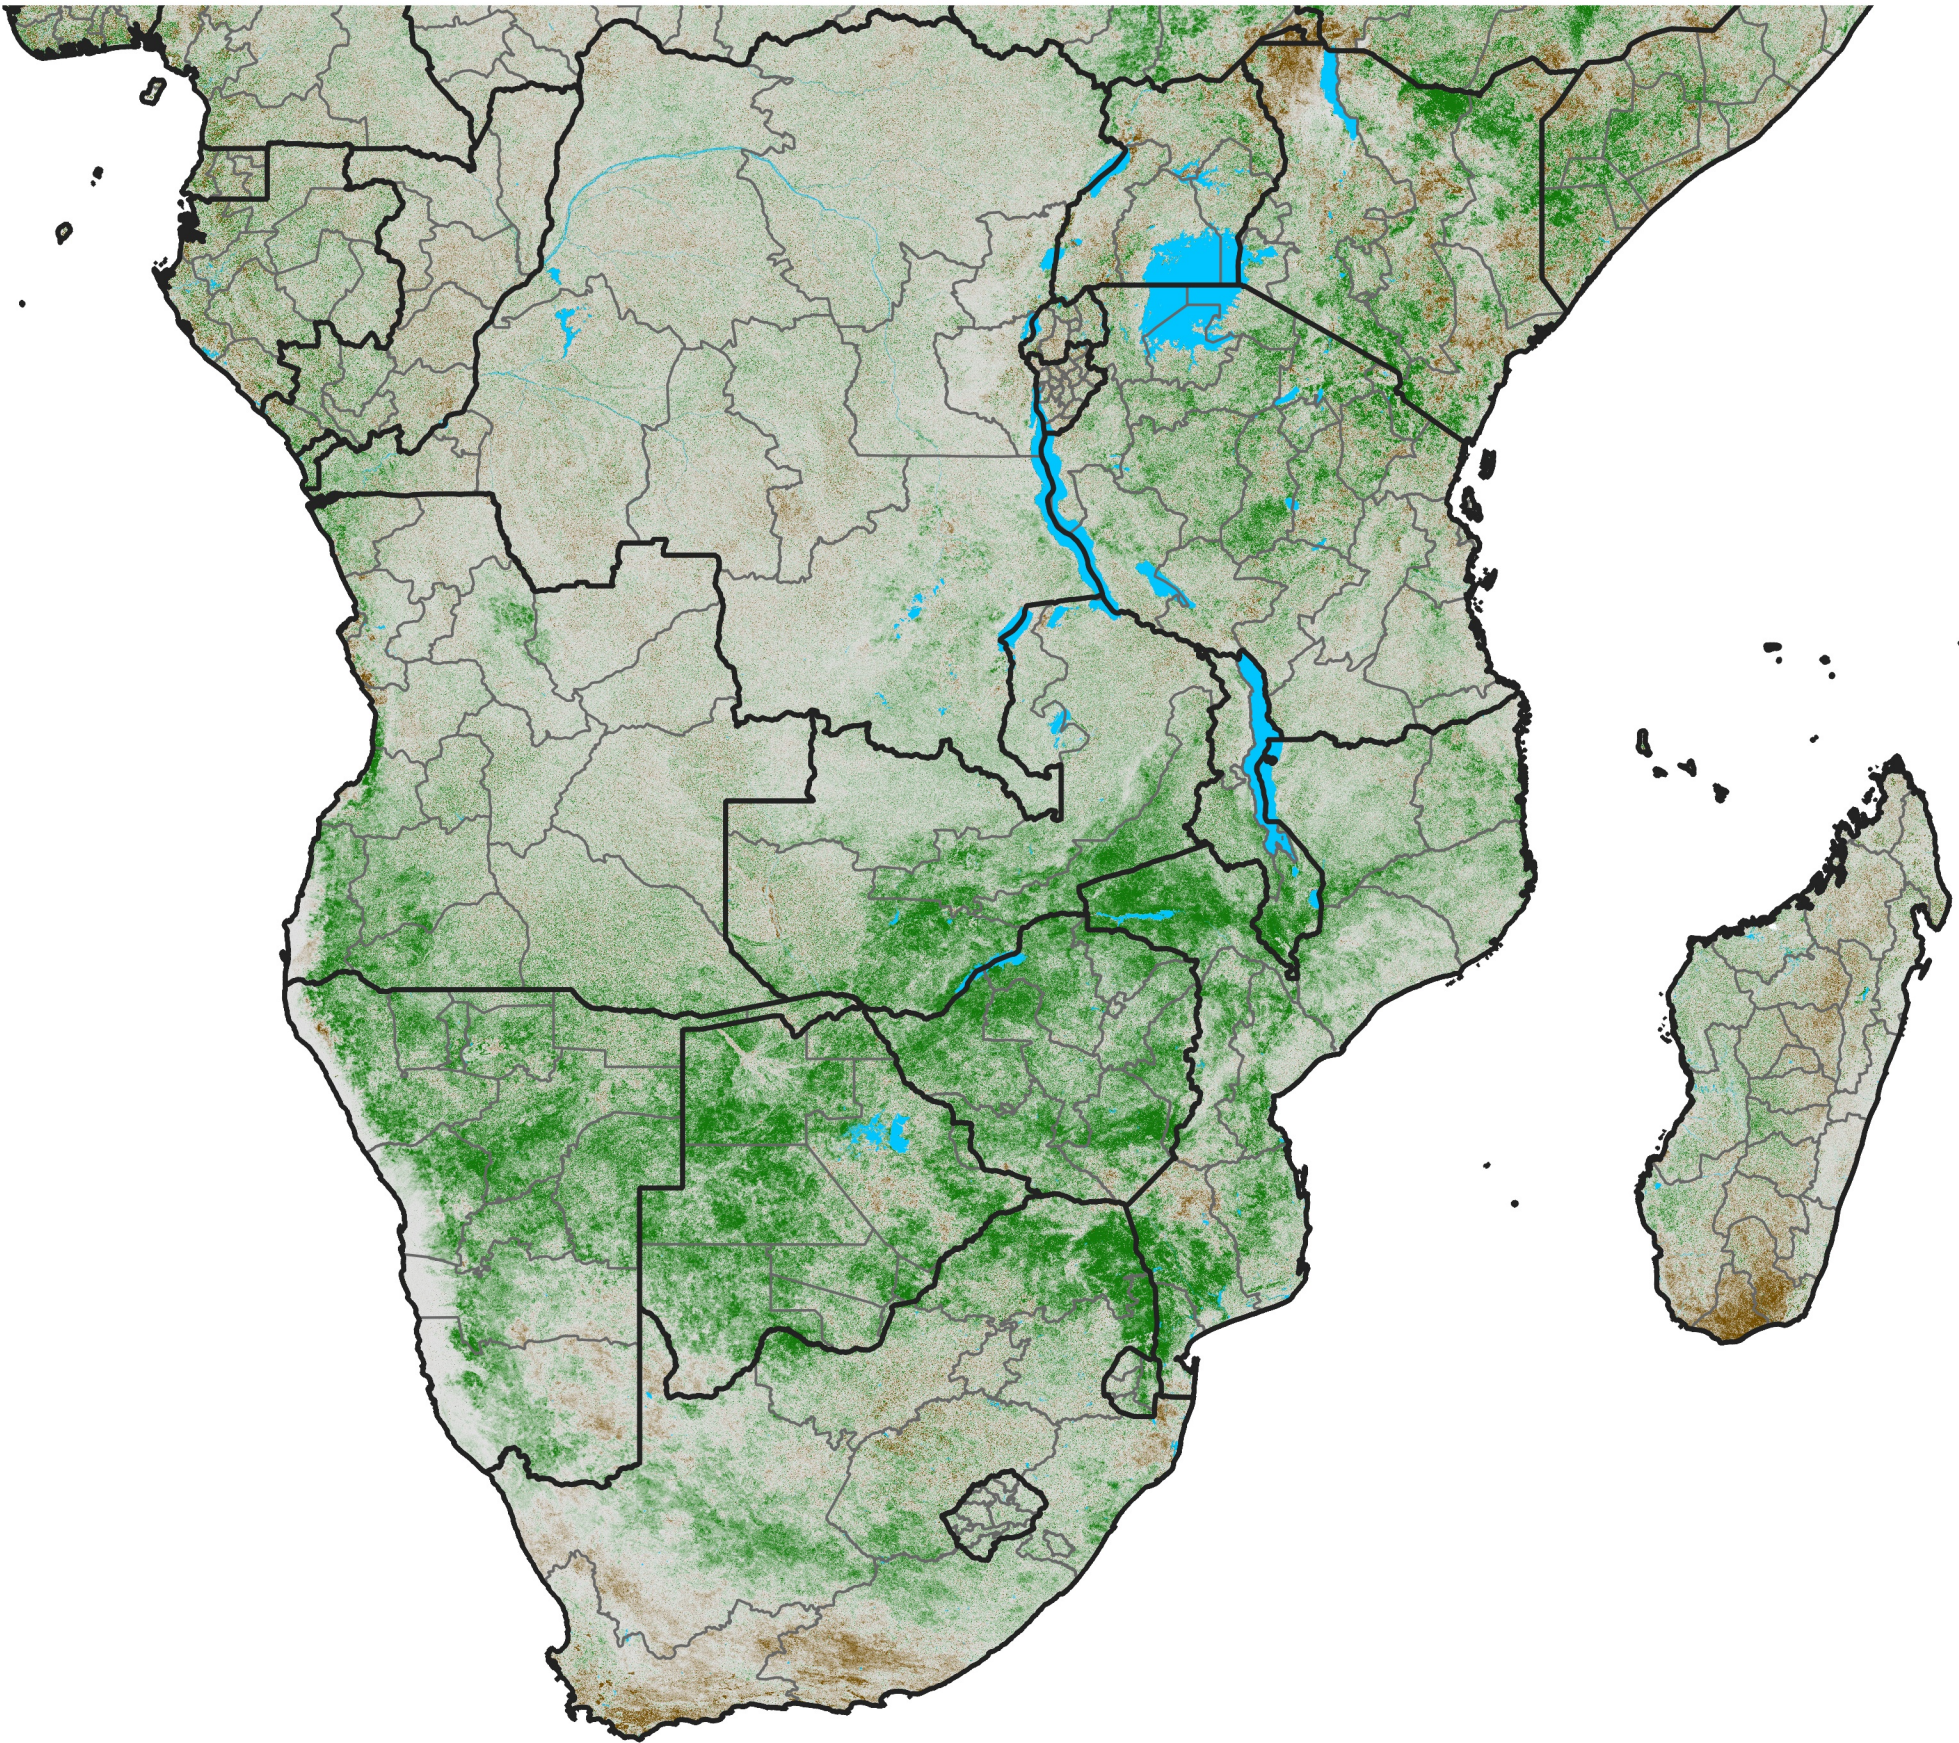

Southern Africa

NDVI Difference

2006 minus 2005

Period 12 / April 21 - 30, 2006

NDVI Difference

< -0.3 -0.2 -0.1 -0.05 0.05 0.1 0.2 >0.3

Negative

No Difference