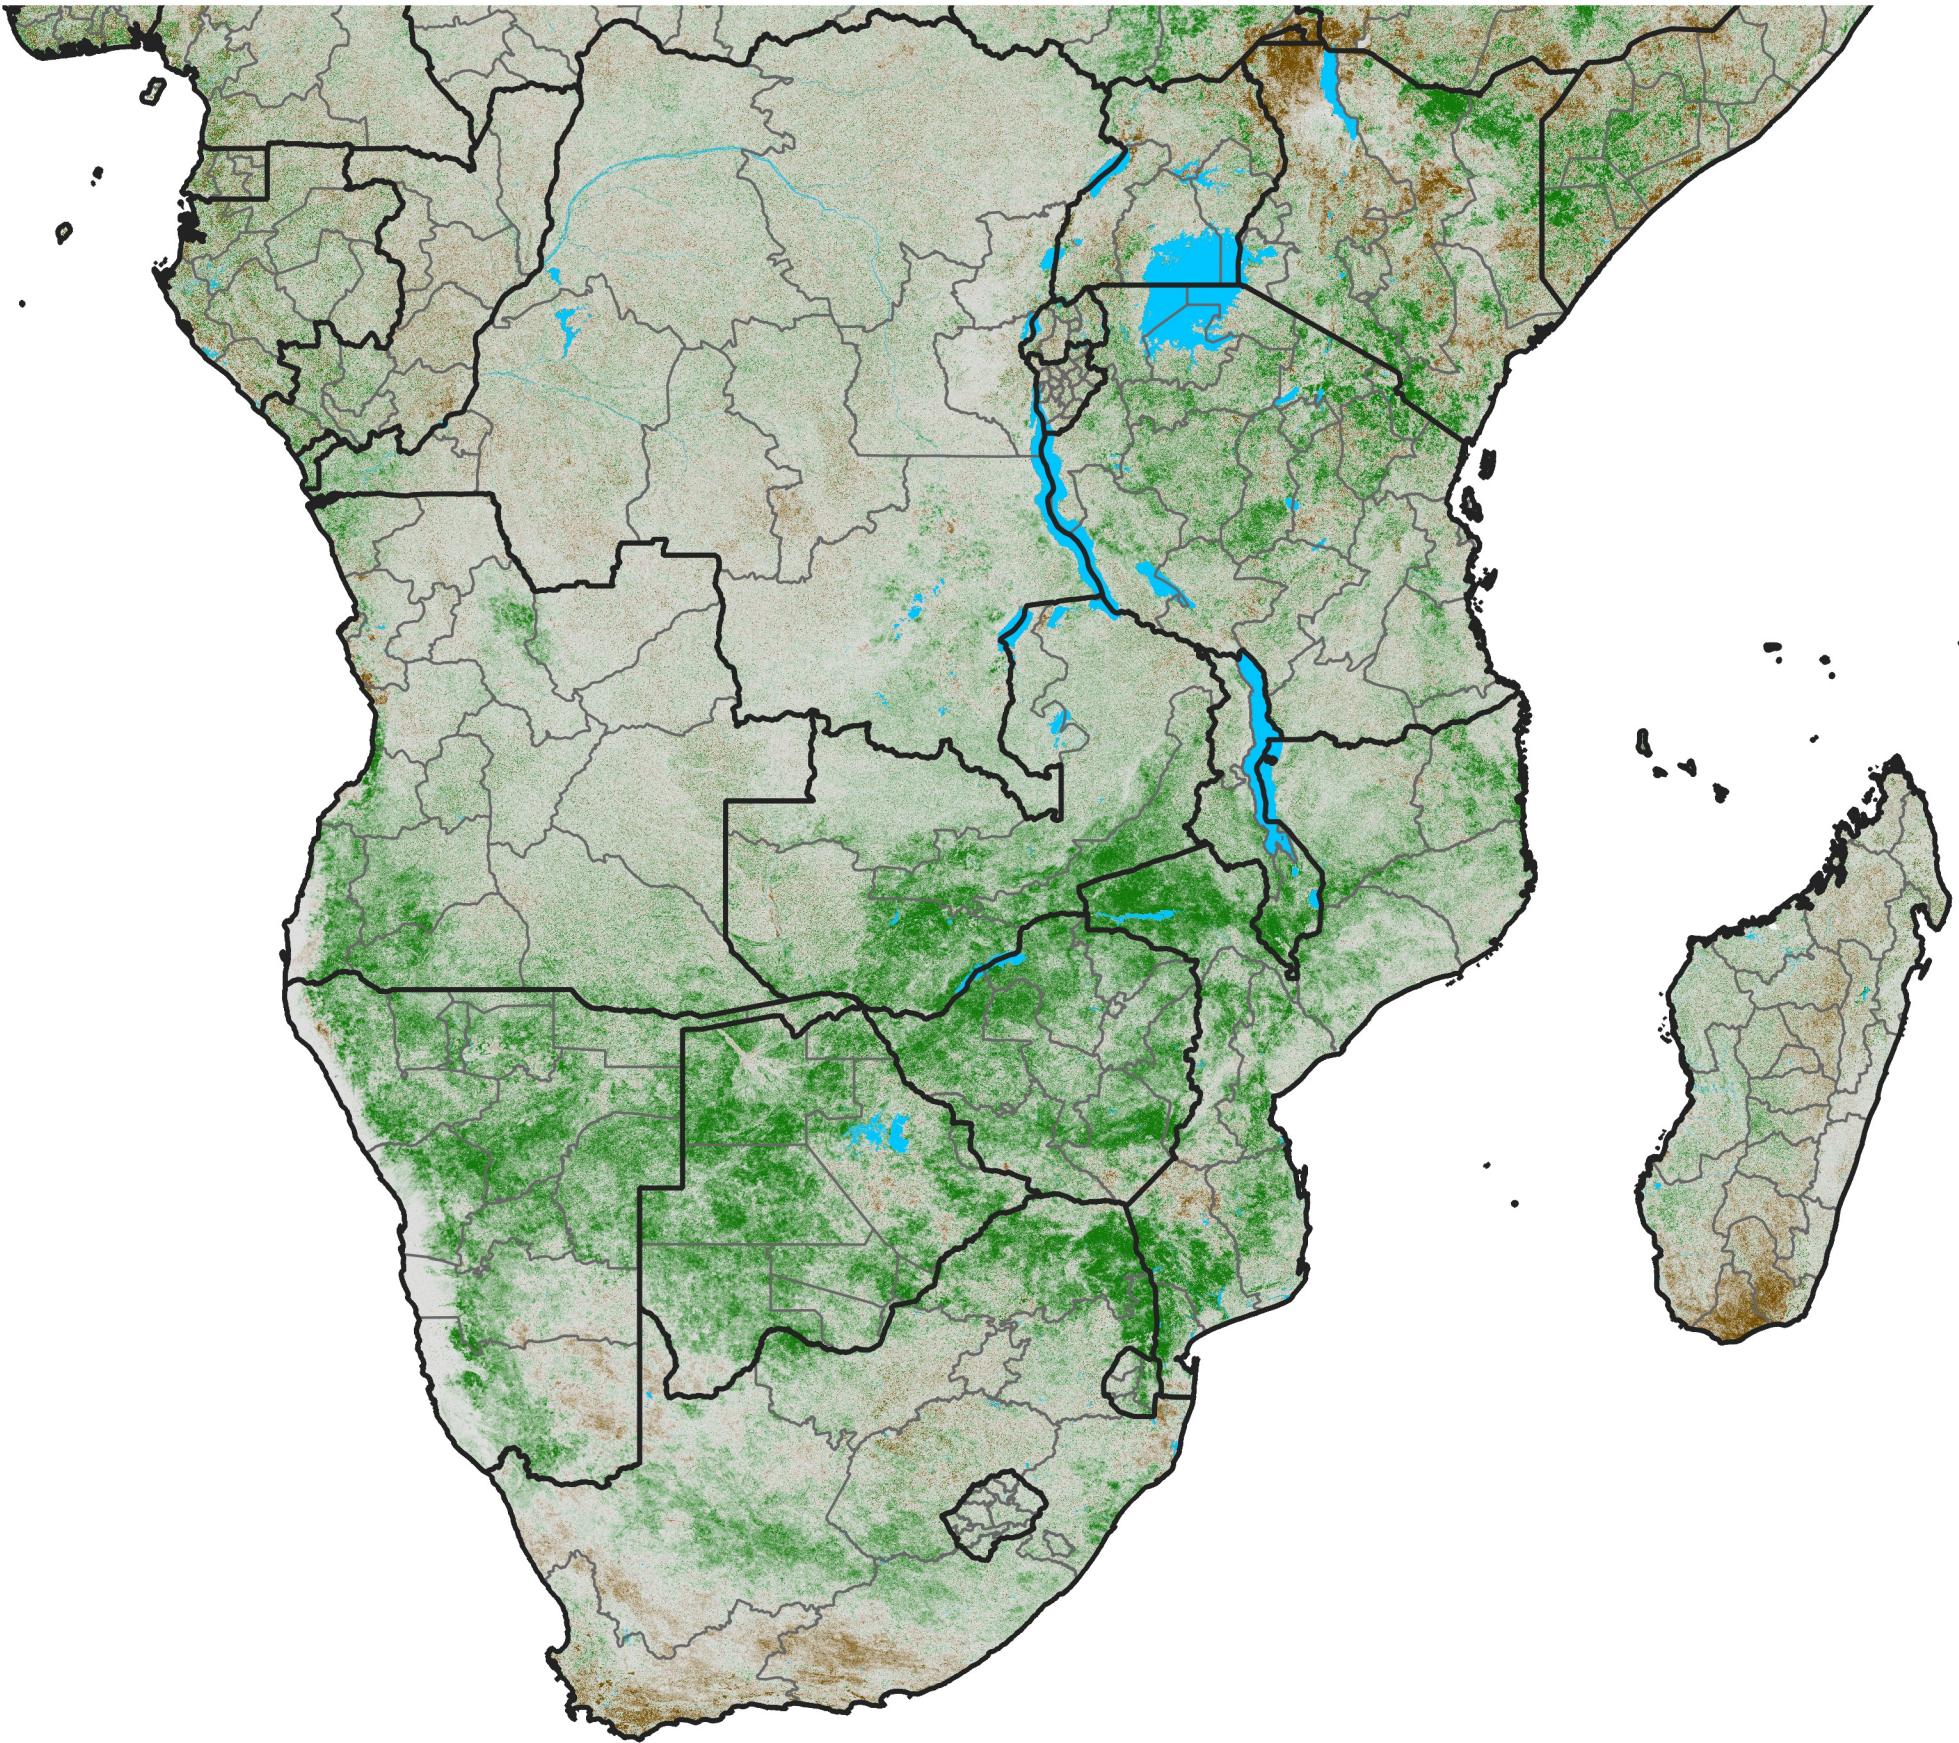

Southern Africa NDVI Difference

2006 minus 2005

Period 13 / May 01 - 10, 2006

NDVI Difference

< -0.3 -0.2 -0.1 -0.05 0.05 0.1 0.2 >0.3

Negative

No Difference

Positive