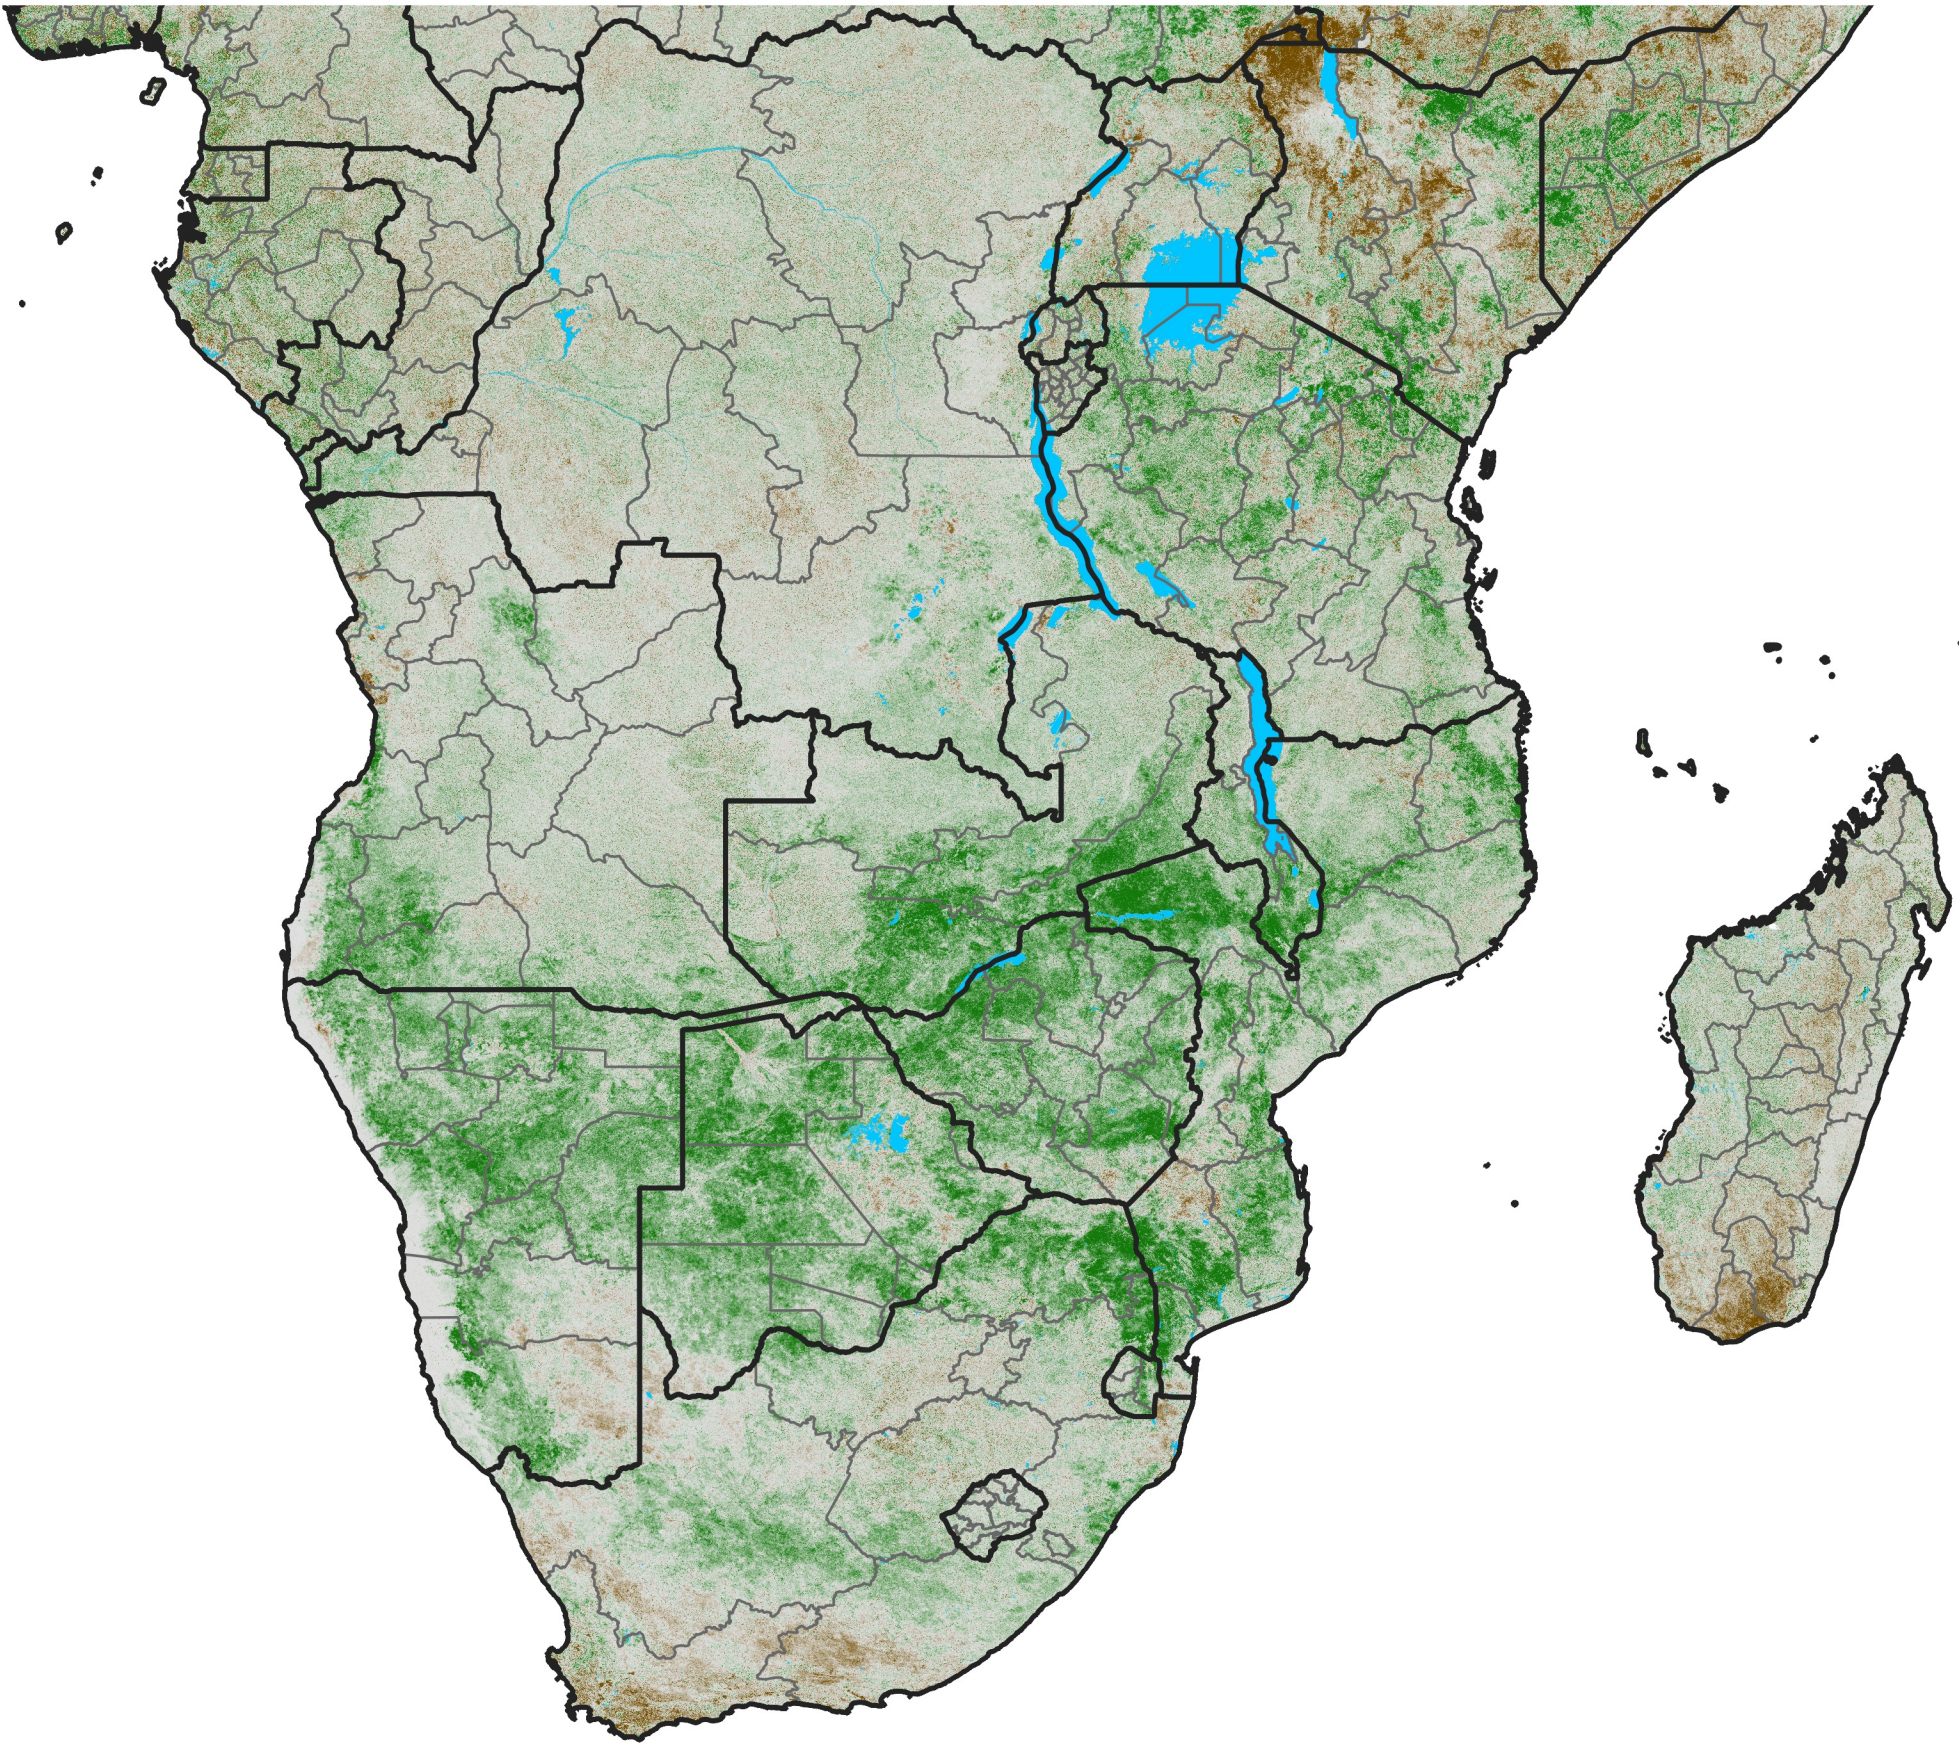

Southern Africa NDVI Difference

2006 minus 2005

Period 14 / May 11 - 20, 2006

NDVI Difference

< -0.3 -0.2 -0.1 -0.05 0.05 0.1 0.2 >0.3

Negative

No Difference

Positive