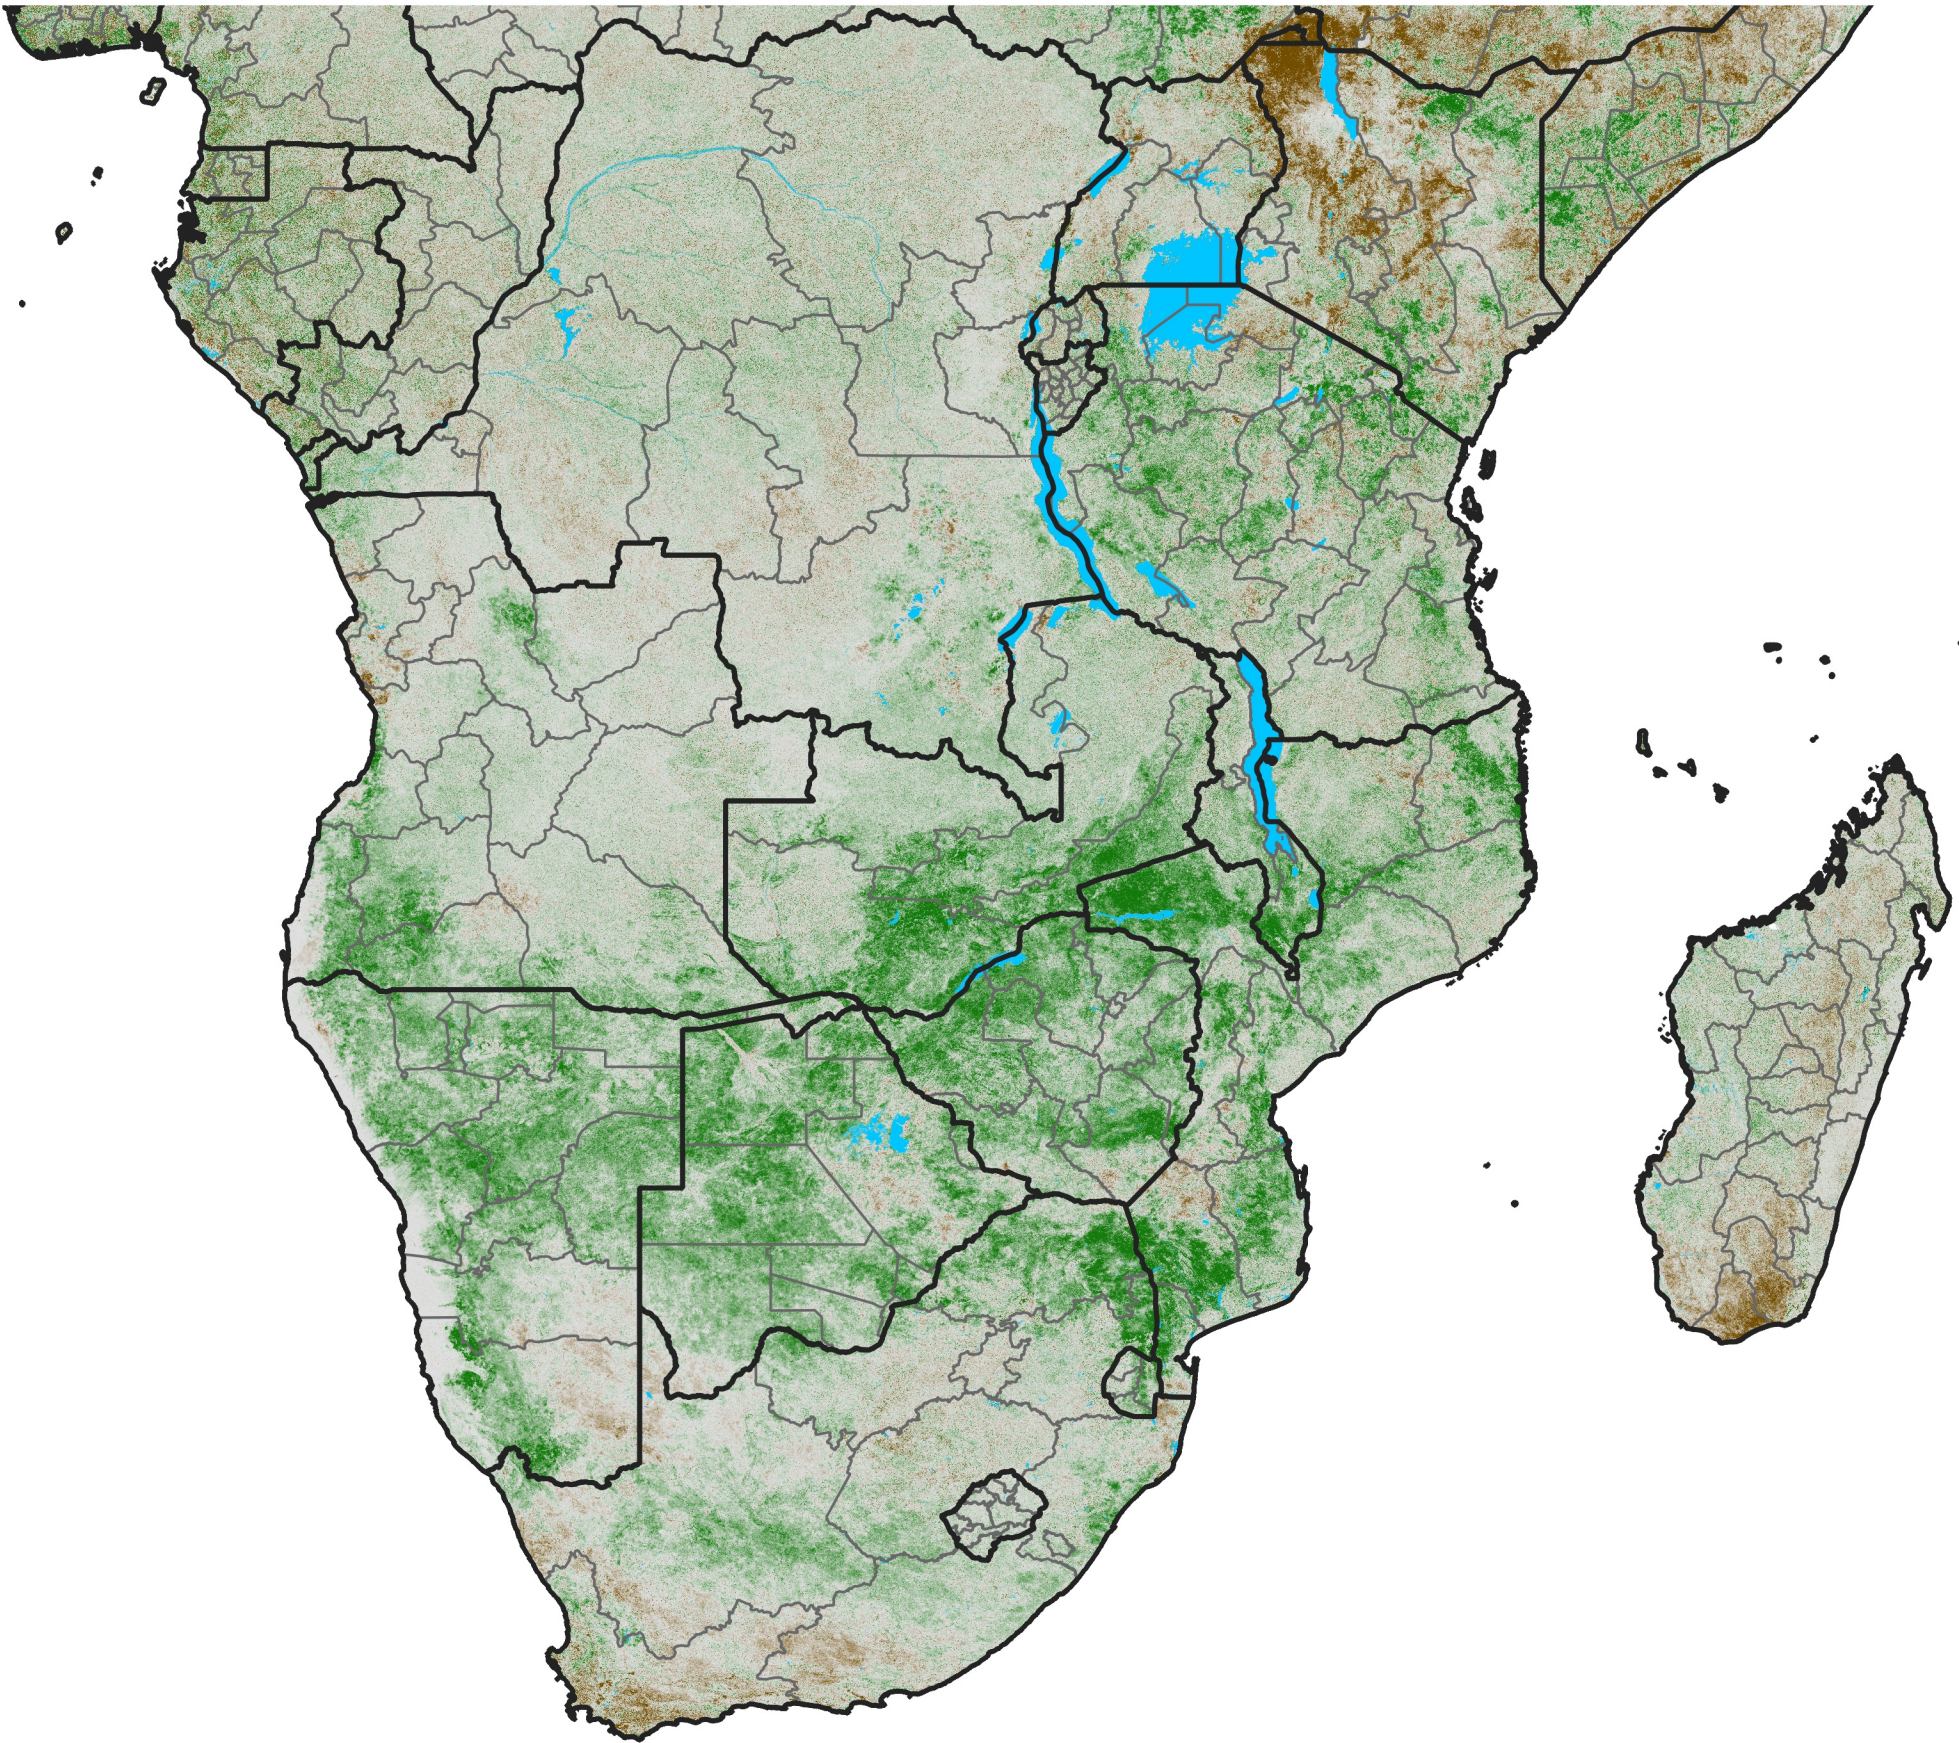

# Southern Africa NDVI Difference

2006 minus 2005

Period 15 / May 21 - 31, 2006

## NDVI Difference

< -0.3   -0.2   -0.1   -0.05   0.05   0.1   0.2   >0.3

Negative

No Difference

Positive