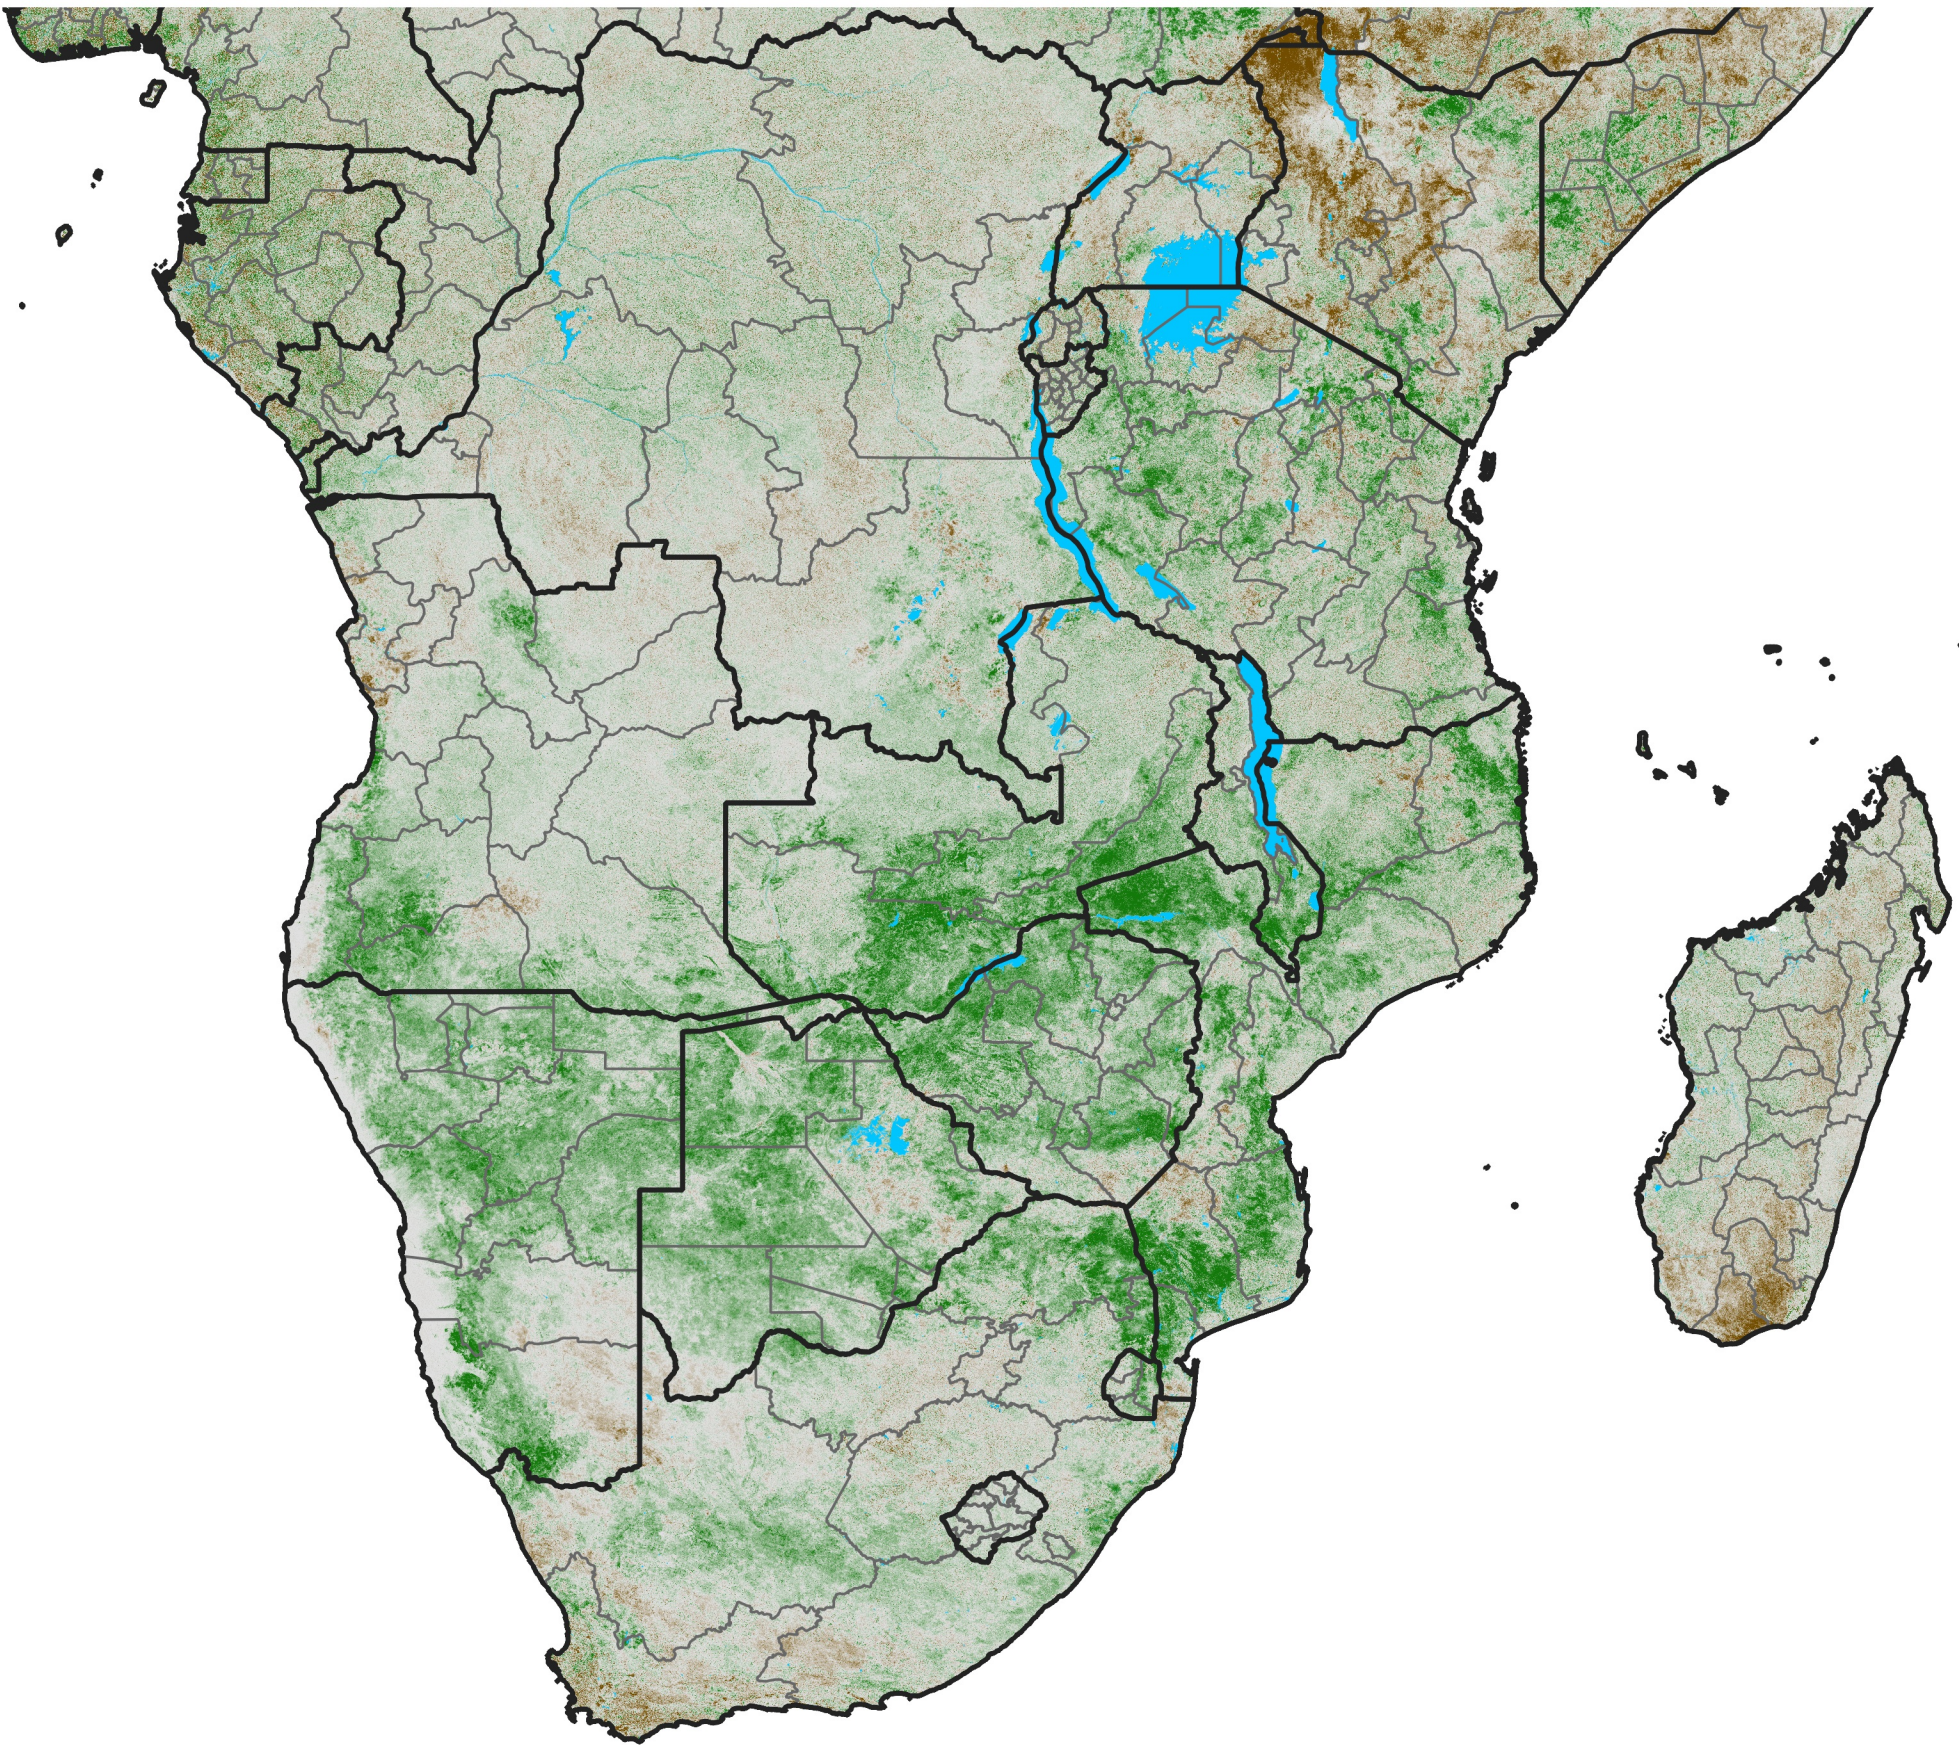

# Southern Africa NDVI Difference

2006 minus 2005

Period 16 / June 01 - 10, 2006

## NDVI Difference

< -0.3   -0.2   -0.1   -0.05   0.05   0.1   0.2   > 0.3

Negative

No Difference

Positive