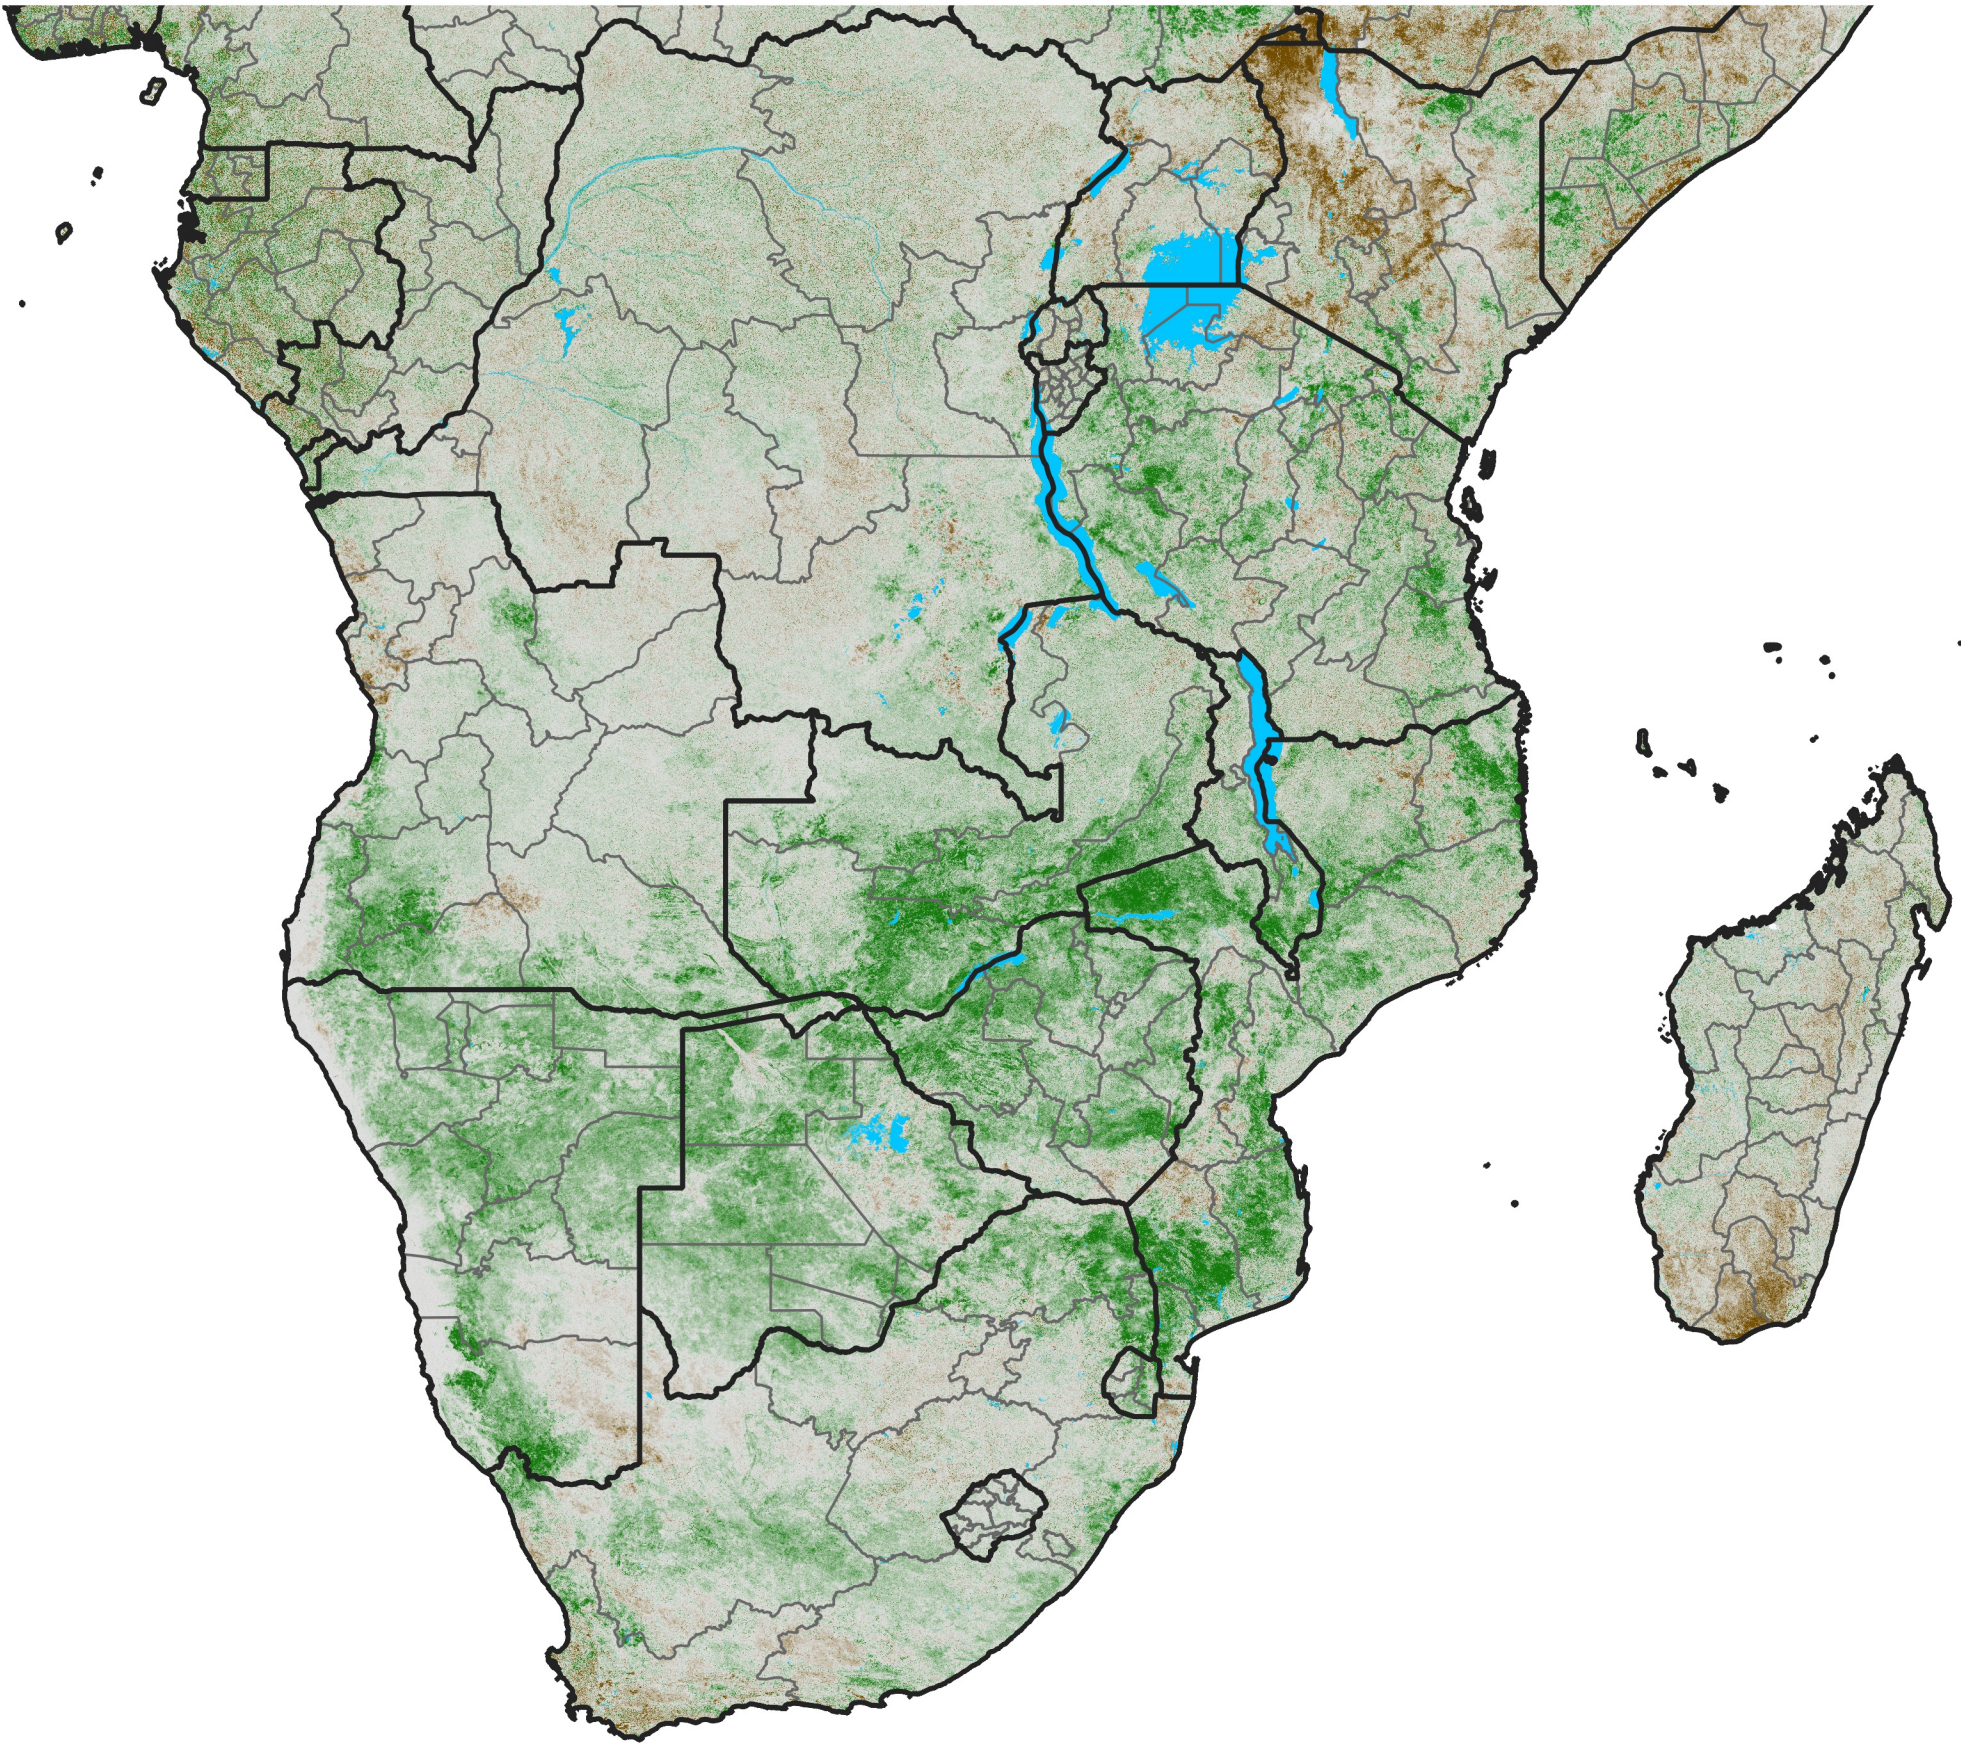

Southern Africa NDVI Difference

2006 minus 2005

Period 17 / June 11 - 20, 2006

NDVI Difference

< -0.3 -0.2 -0.1 -0.05 0.05 0.1 0.2 >0.3

Negative

No Difference

Positive