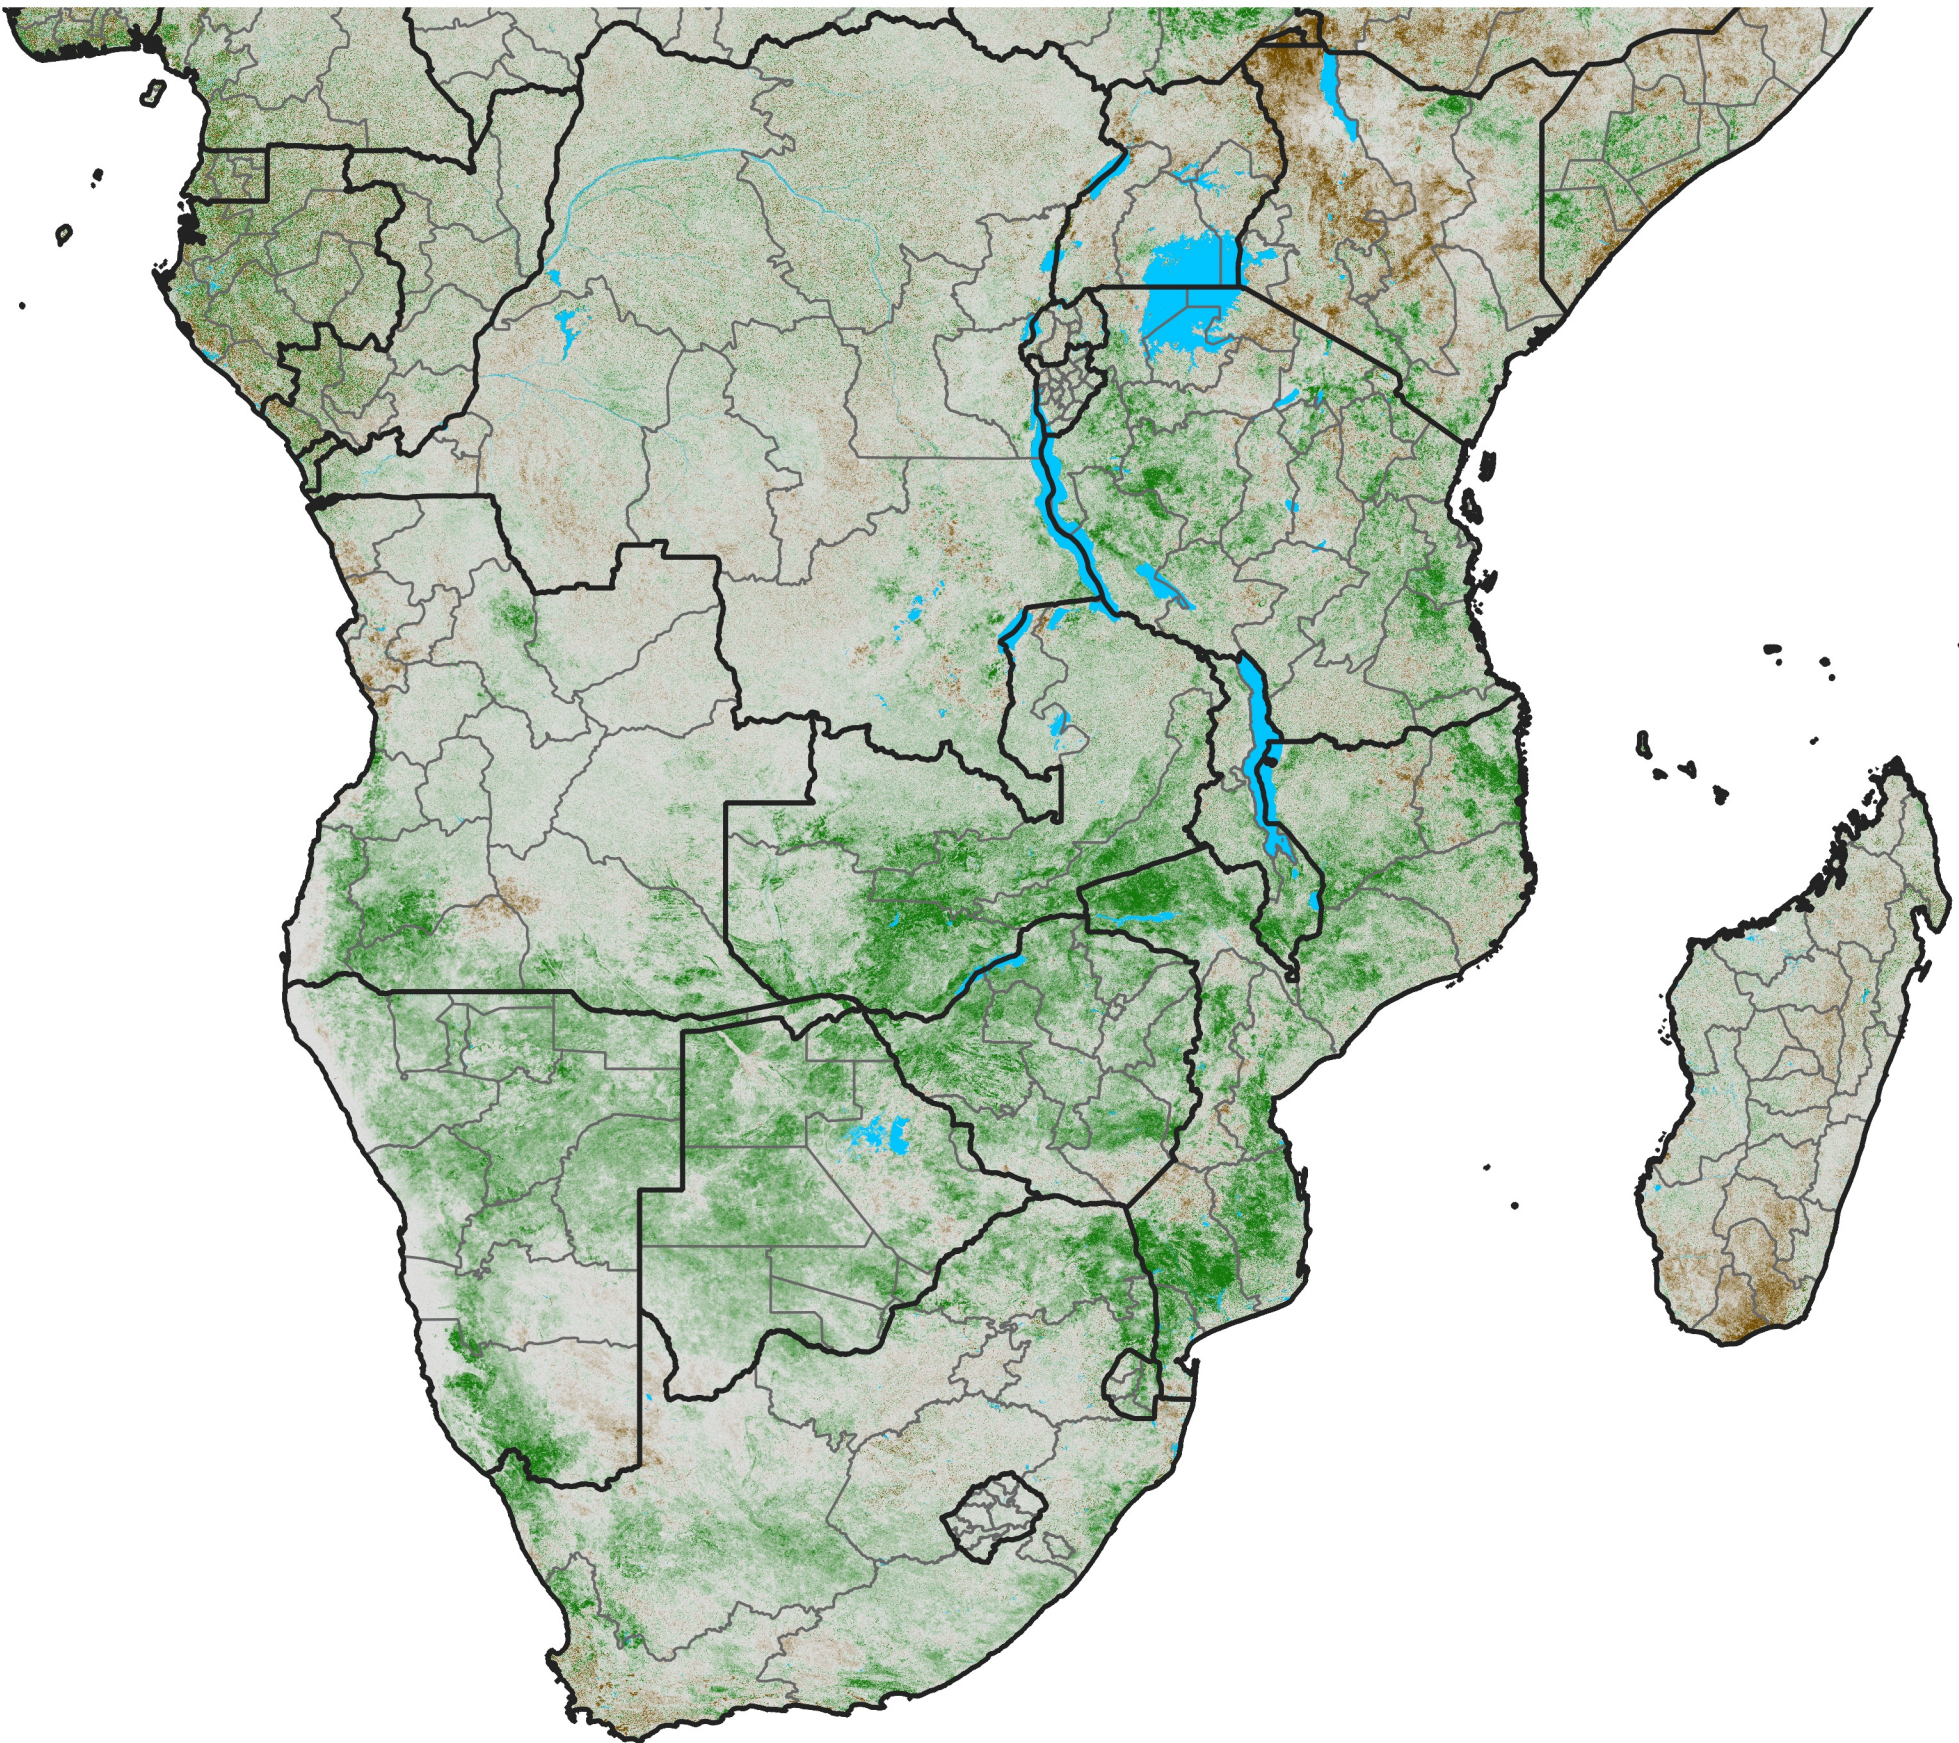

Southern Africa NDVI Difference

2006 minus 2005

Period 18 / June 21 - 30, 2006

NDVI Difference

< -0.3 -0.2 -0.1 -0.05 0.05 0.1 0.2 >0.3

Negative

No Difference

Positive