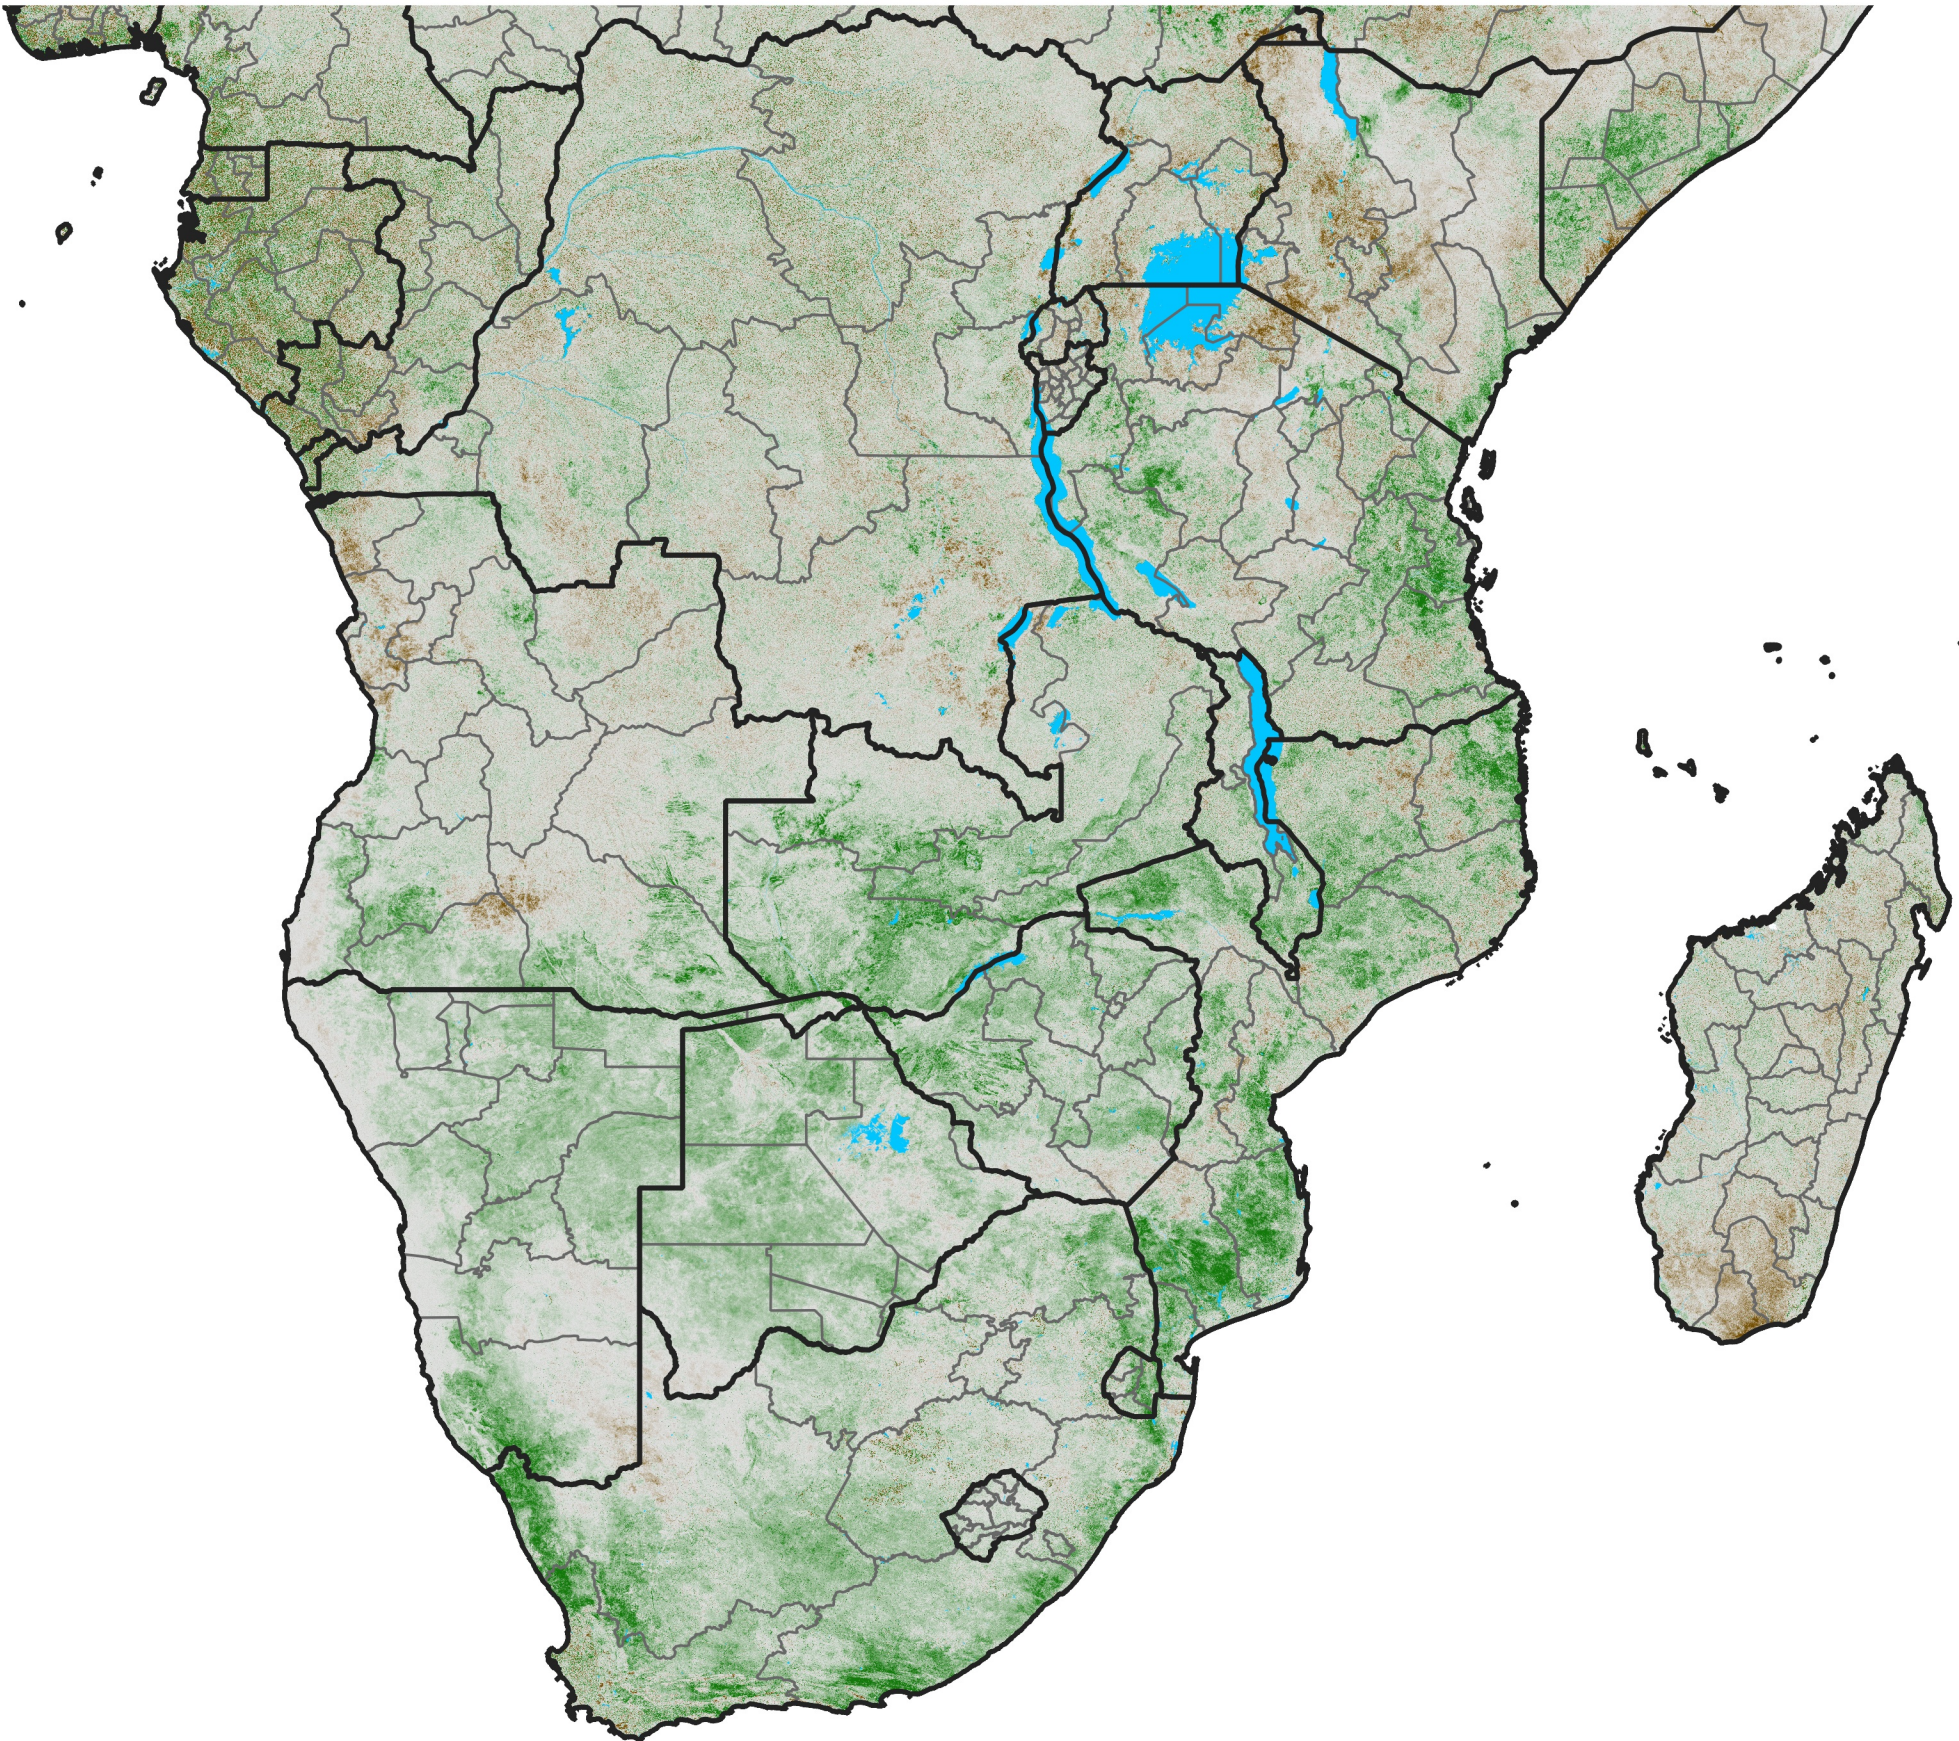

# Southern Africa

## NDVI Difference

2006 minus 2005

Period 22 / August 01 - 10, 2006

### NDVI Difference

< -0.3   -0.2   -0.1   -0.05   0.05   0.1   0.2   >0.3

Negative

No Difference

Positive