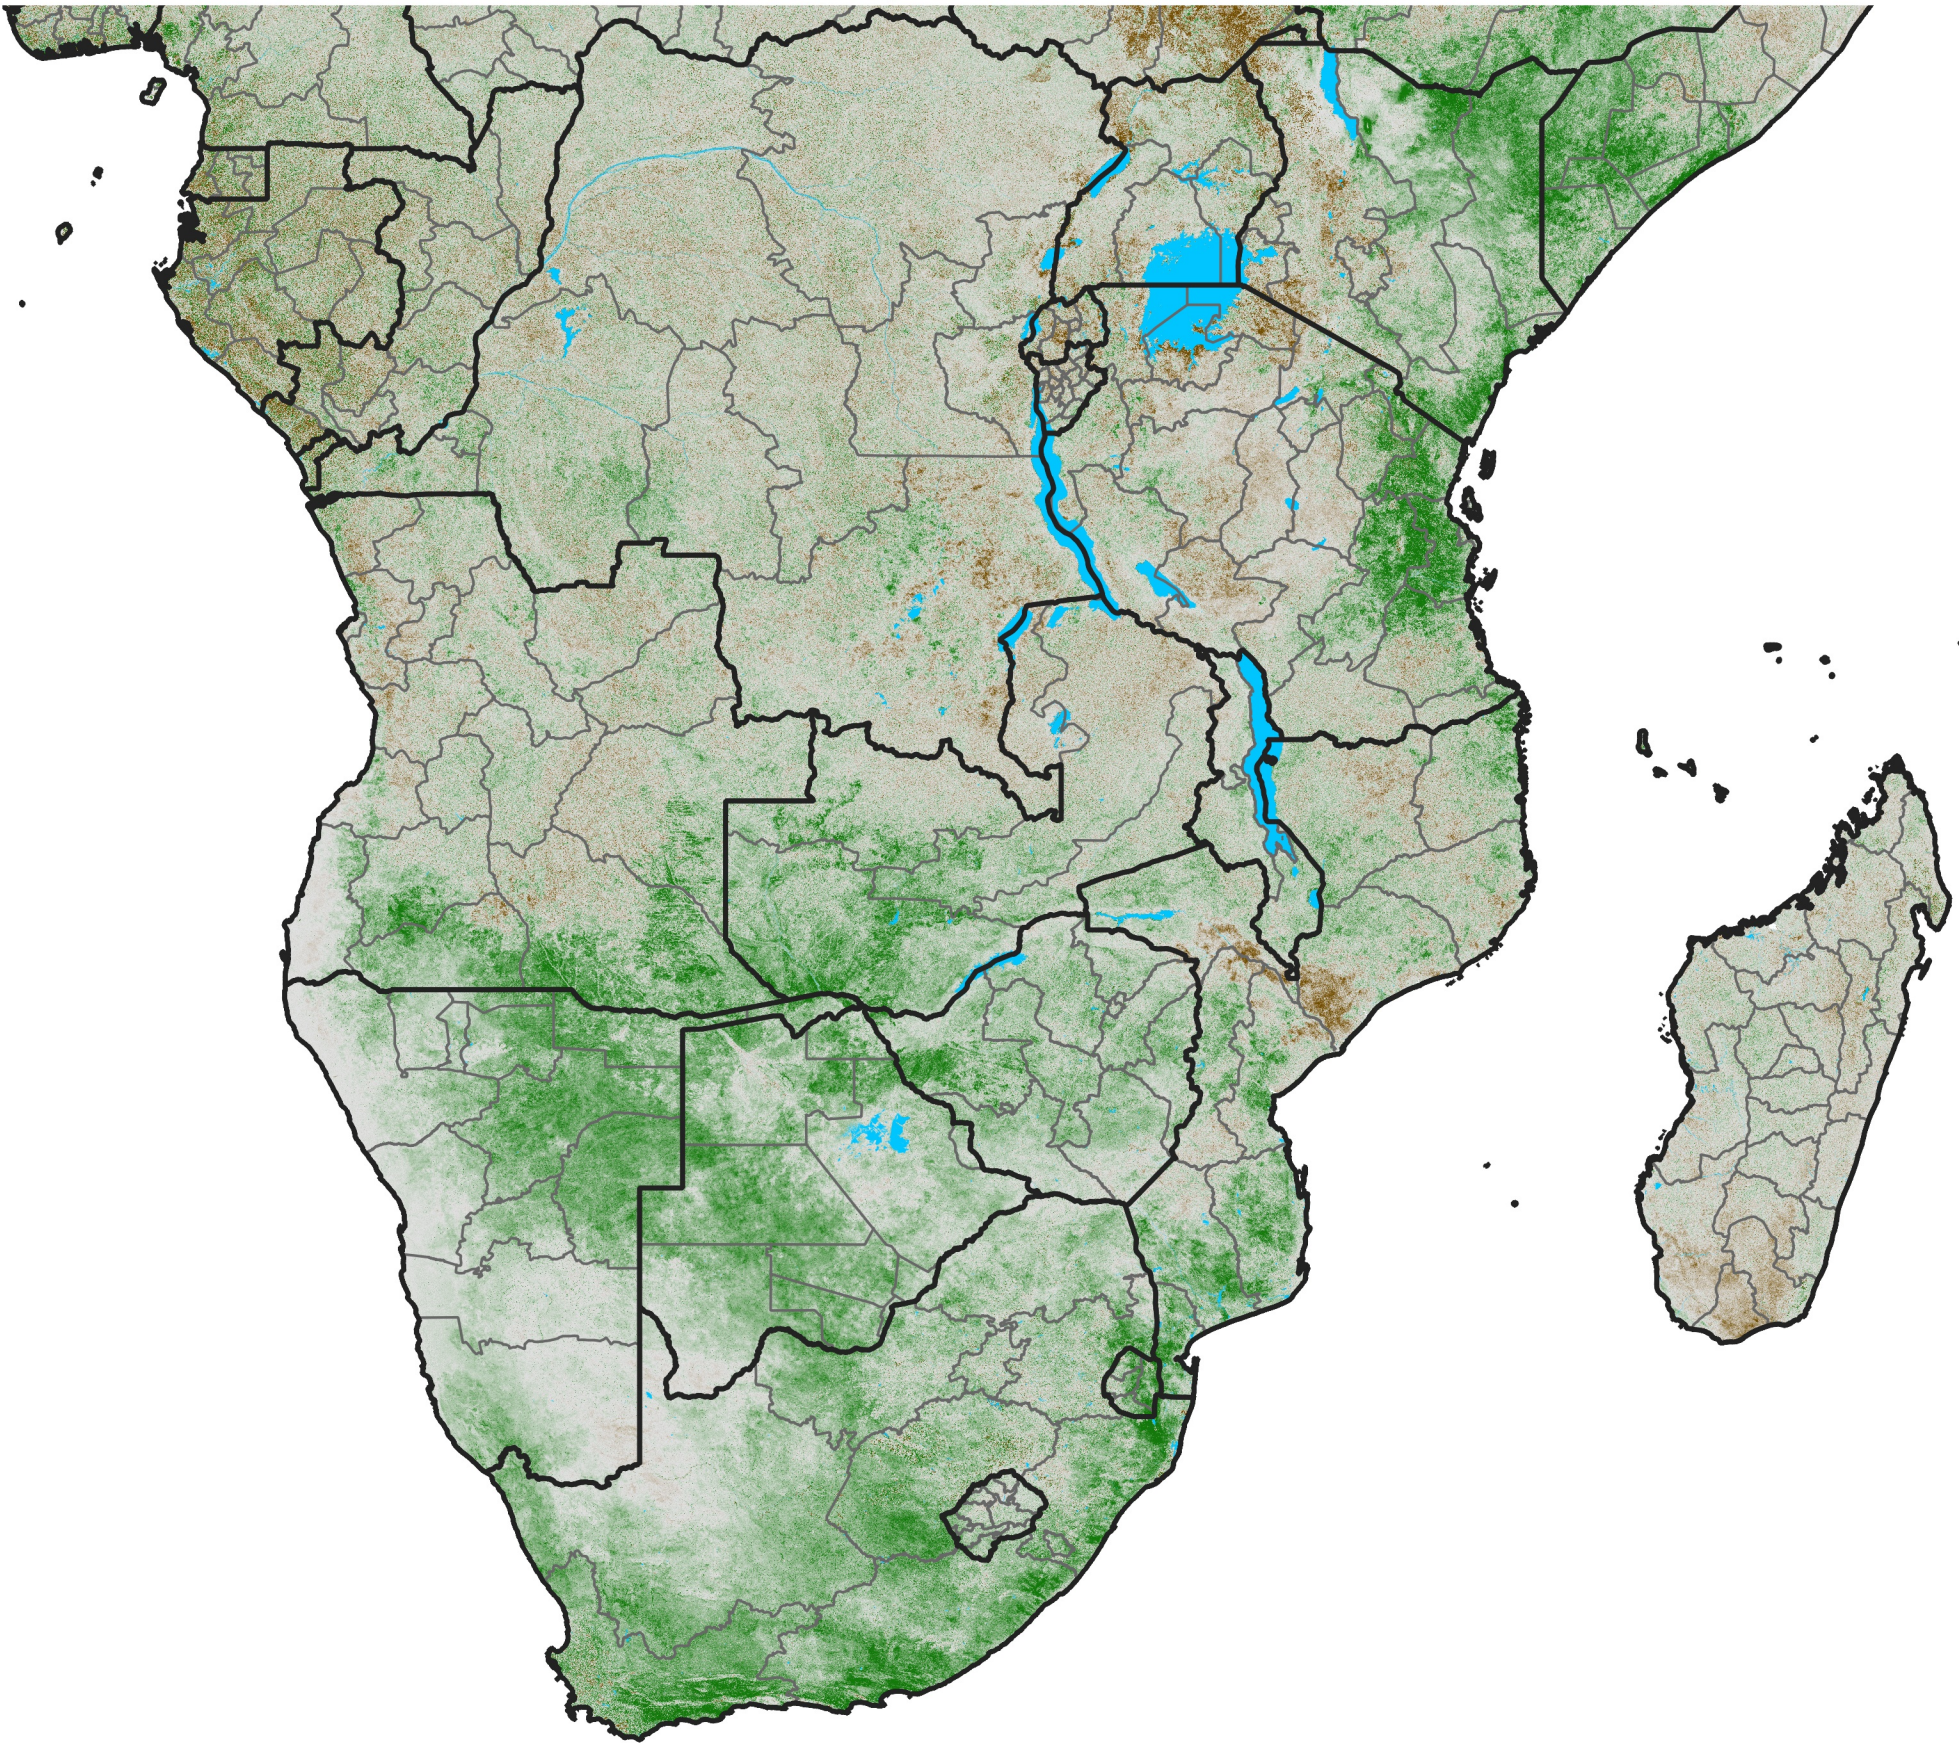

Southern Africa NDVI Difference

2006 minus 2005

Period 27 / September 21 - 30, 2006

NDVI Difference

< -0.3 -0.2 -0.1 -0.05 0.05 0.1 0.2 >0.3

Negative

No Difference

Positive