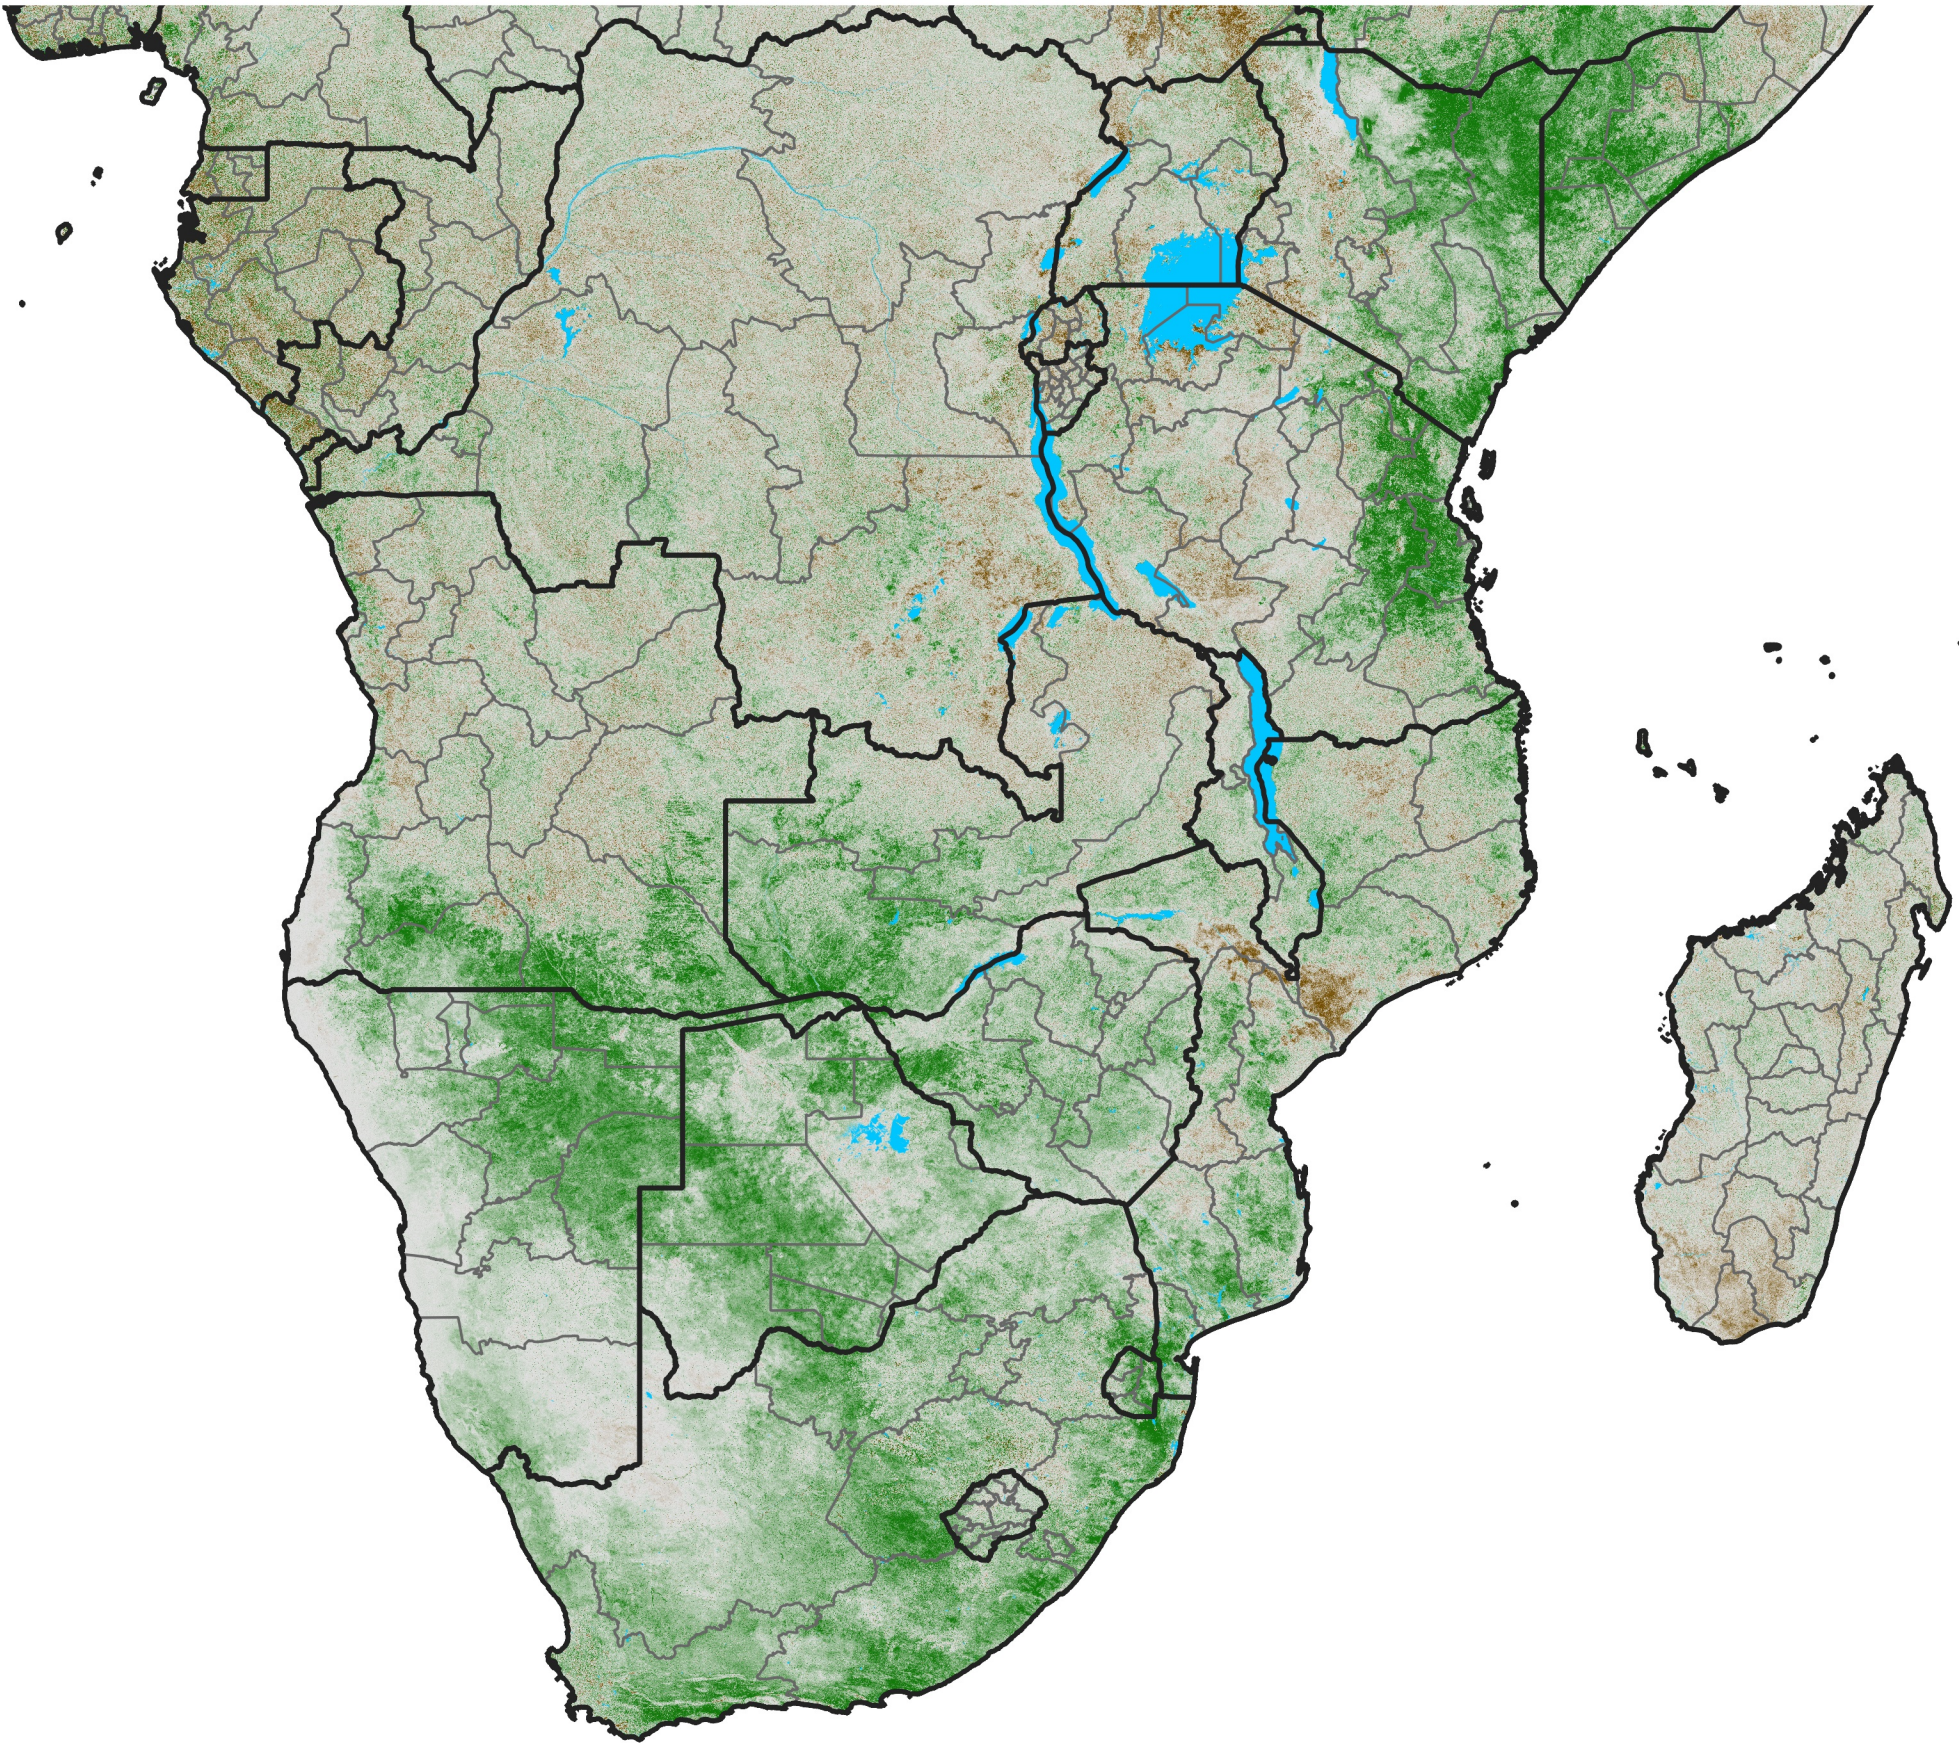

# Southern Africa

## NDVI Difference

2006 minus 2005

Period 28 / October 01 - 10, 2006

### NDVI Difference

< -0.3   -0.2   -0.1   -0.05   0.05   0.1   0.2   >0.3

Negative

No Difference

Positive