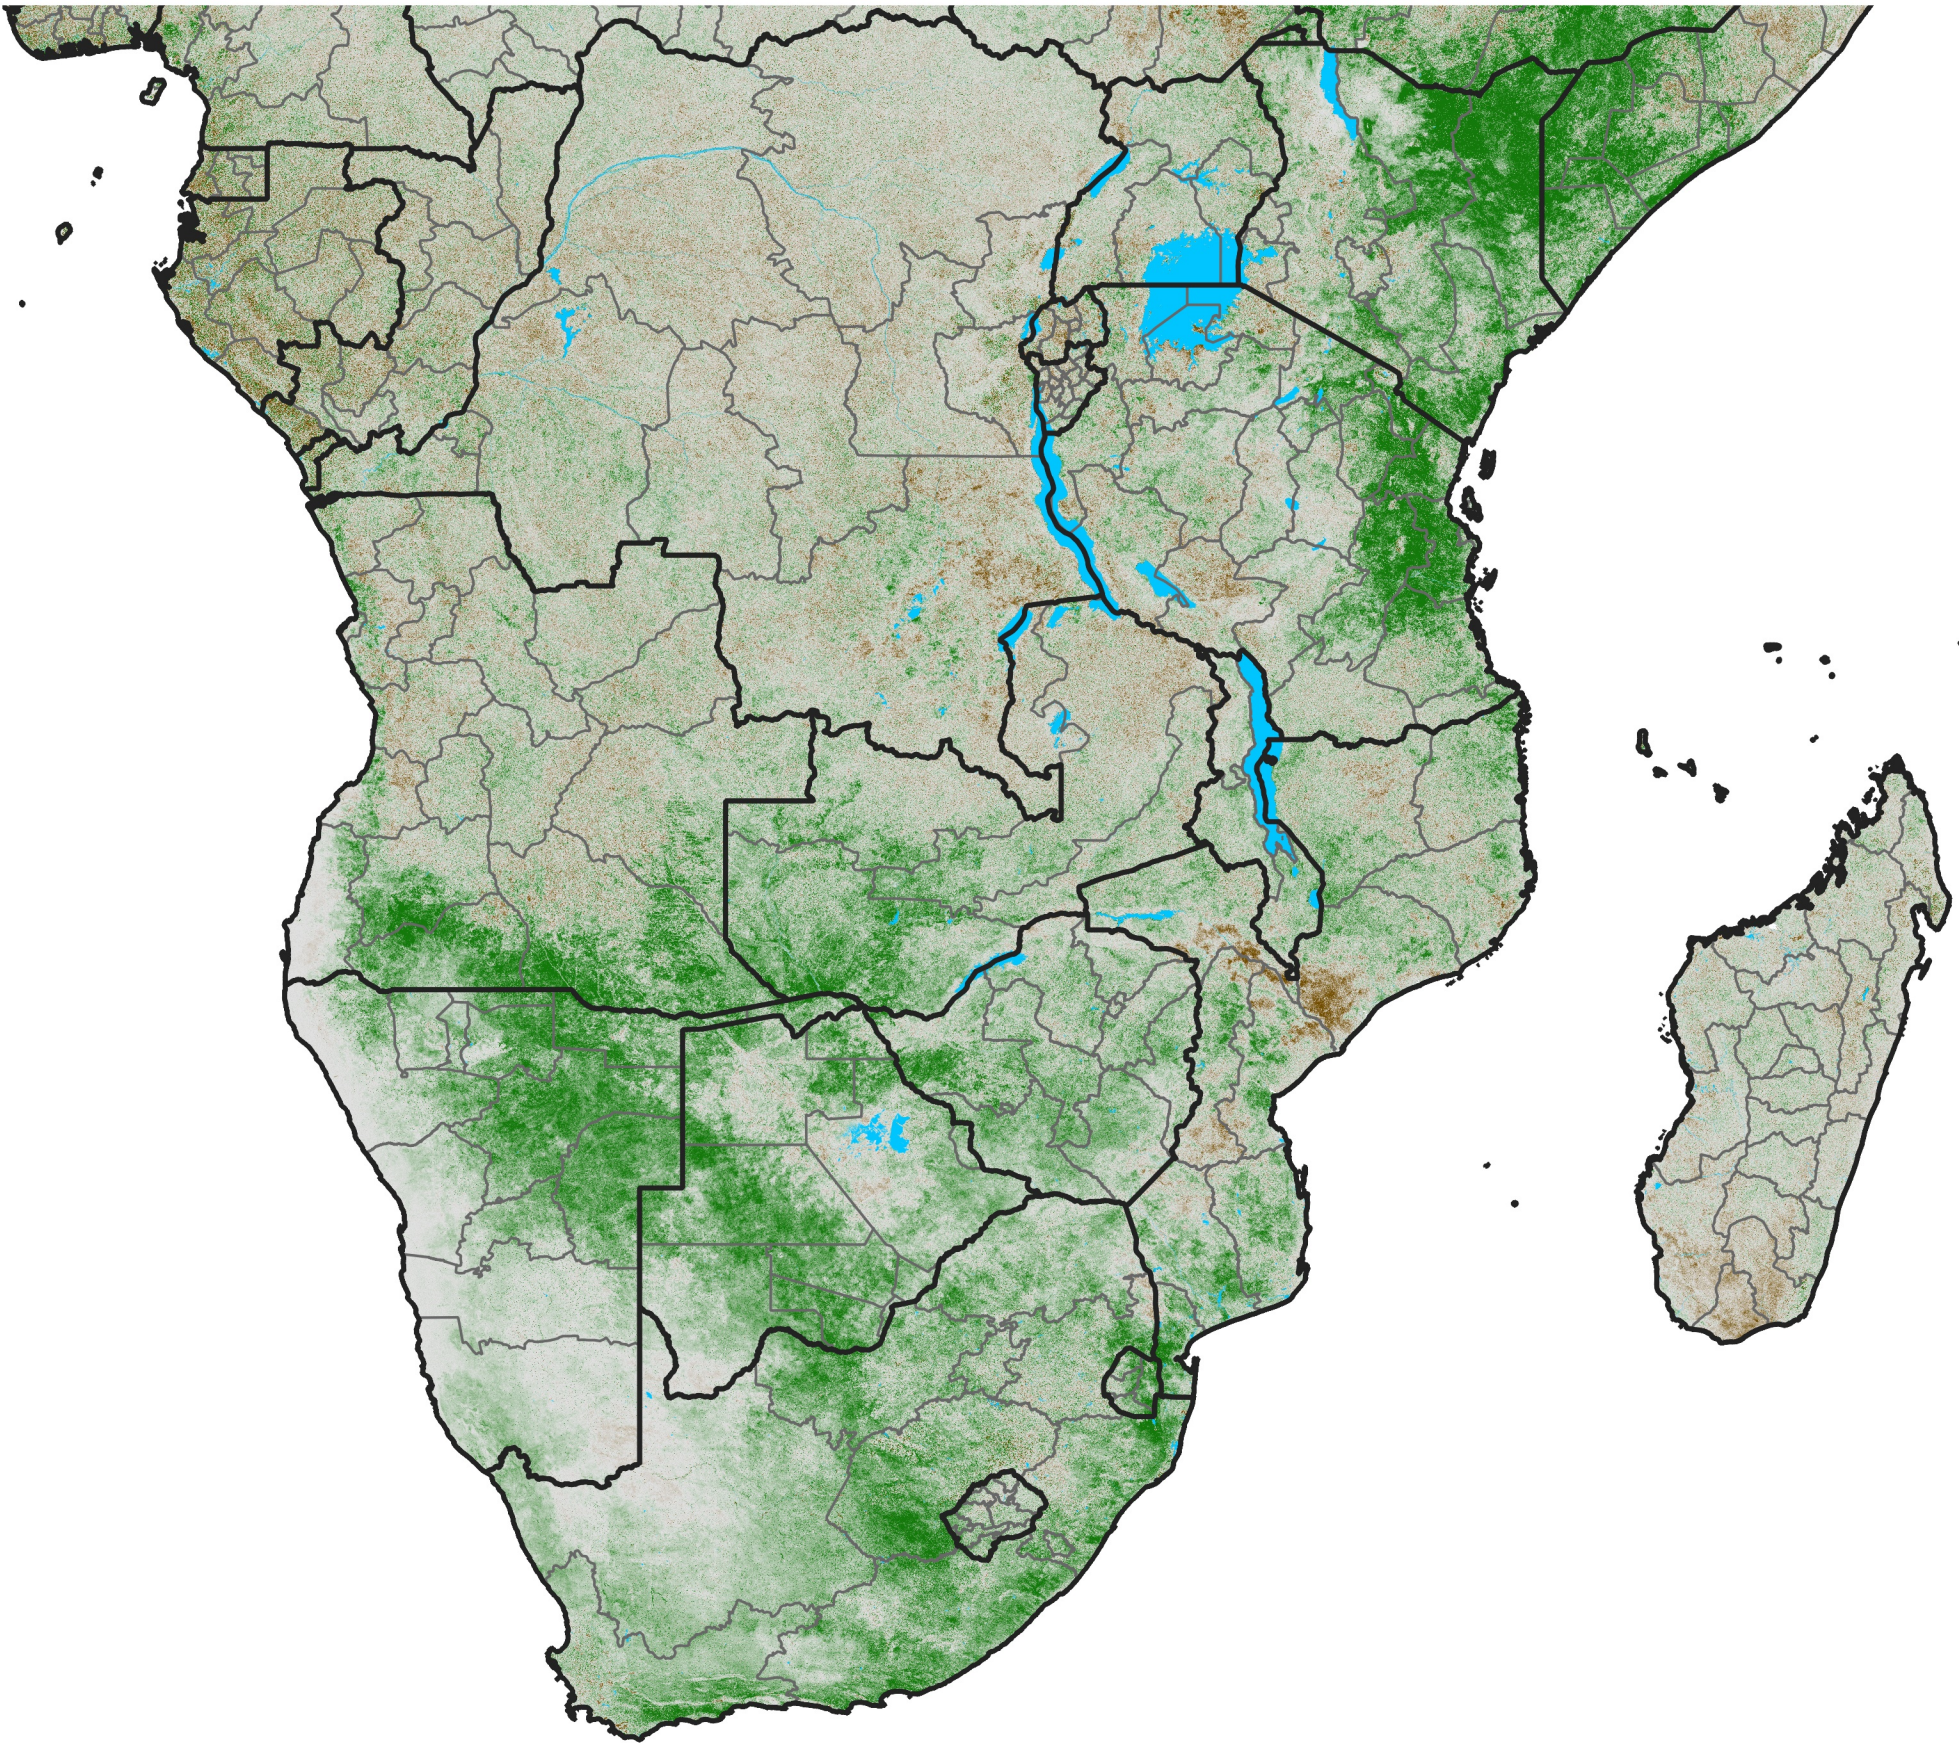

Southern Africa

NDVI Difference

2006 minus 2005

Period 29 / October 11 - 20, 2006

NDVI Difference

< -0.3 -0.2 -0.1 -0.05 0.05 0.1 0.2 >0.3

Negative

No Difference