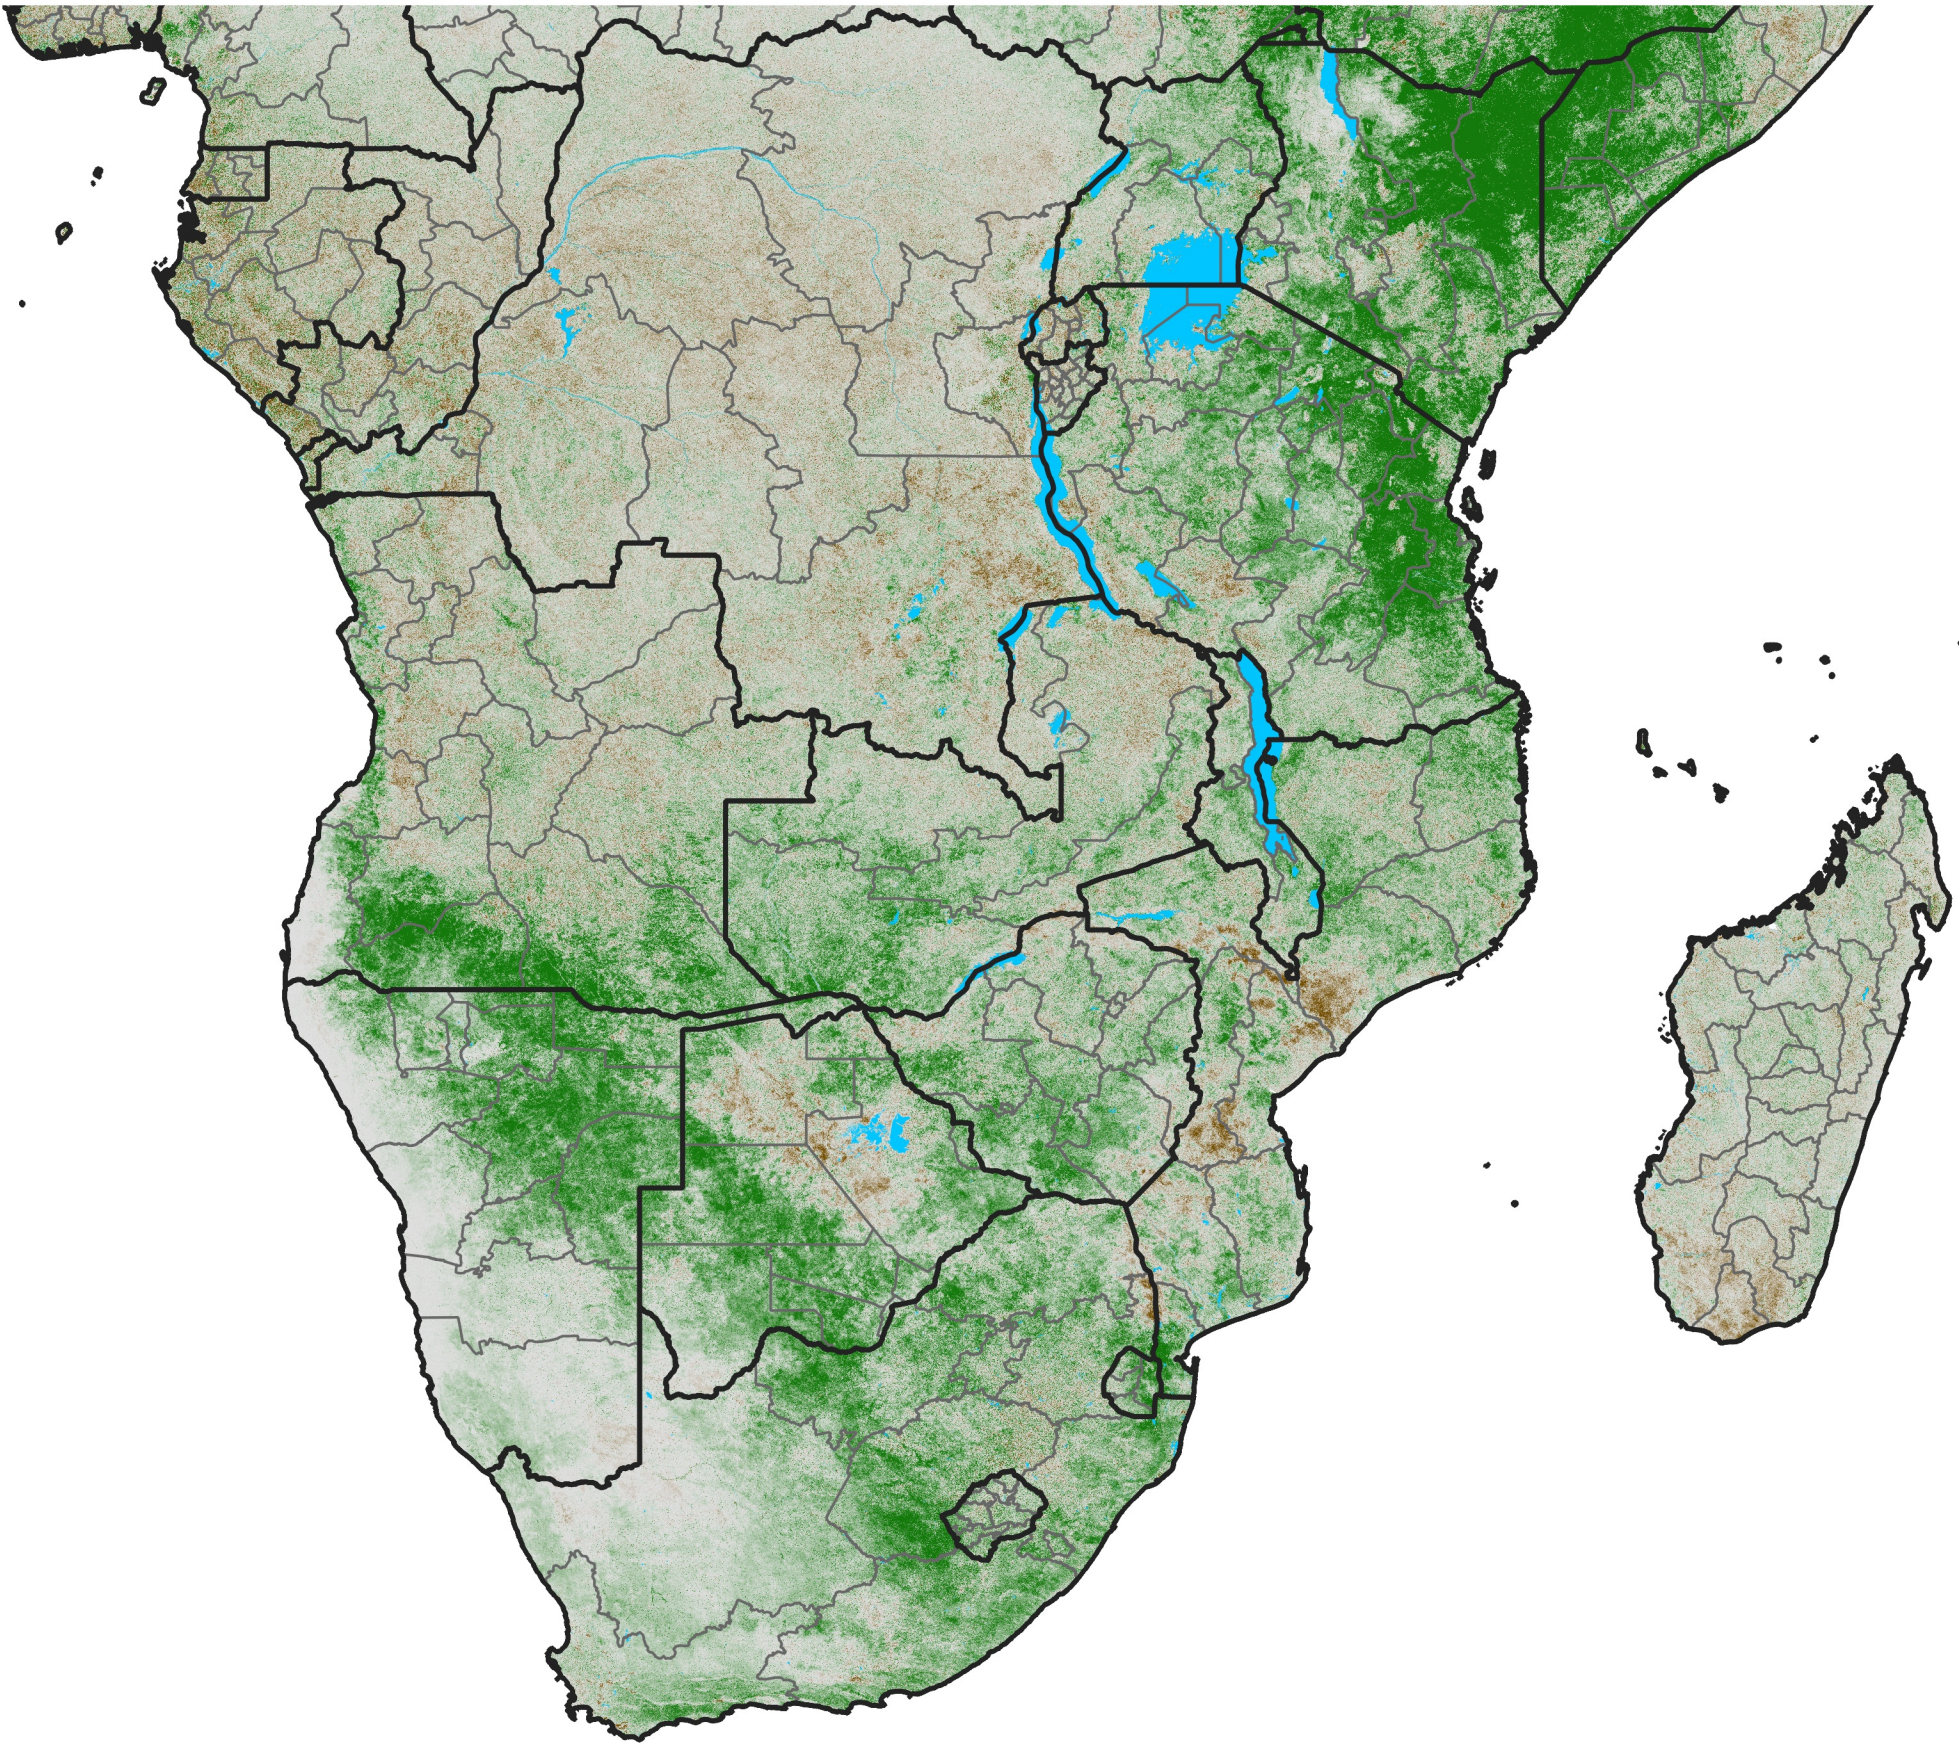

# Southern Africa

## NDVI Difference

2006 minus 2005

Period 31 / November 01 - 10, 2006

### NDVI Difference

< -0.3   -0.2   -0.1   -0.05   0.05   0.1   0.2   >0.3

Negative

No Difference

Positive