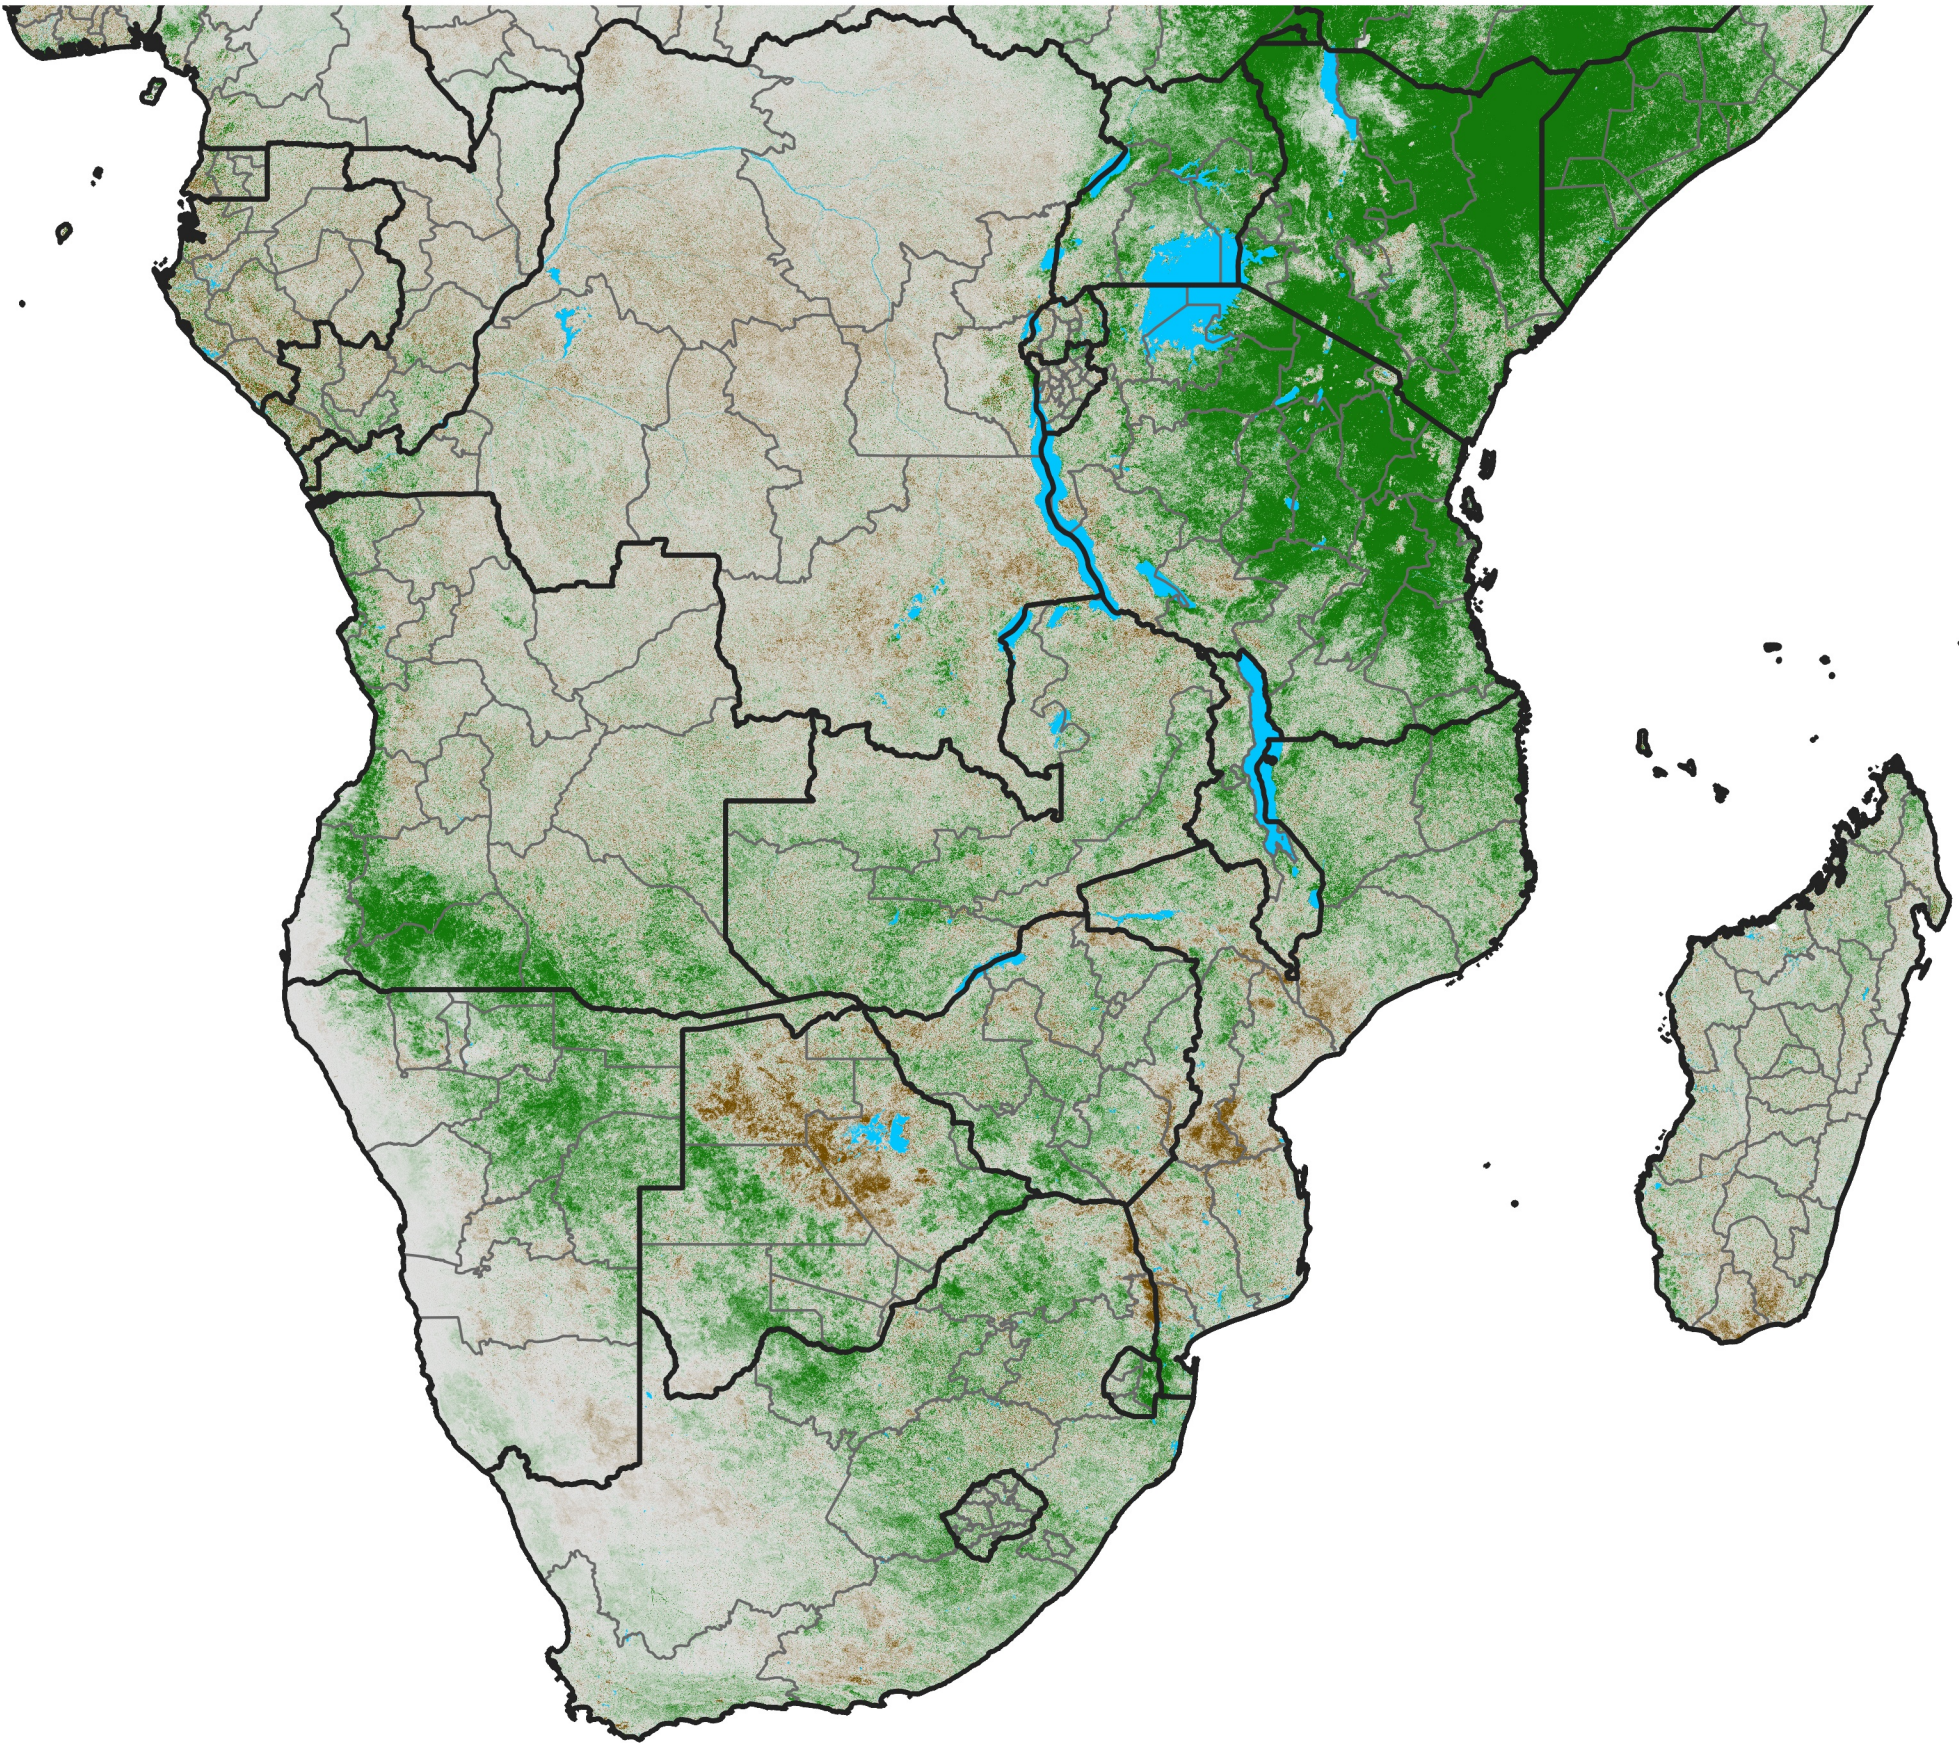

Southern Africa

NDVI Difference

2006 minus 2005

Period 34 / December 01 - 10, 2006

NDVI Difference

< -0.3 -0.2 -0.1 -0.05 0.05 0.1 0.2 >0.3

Negative

No Difference