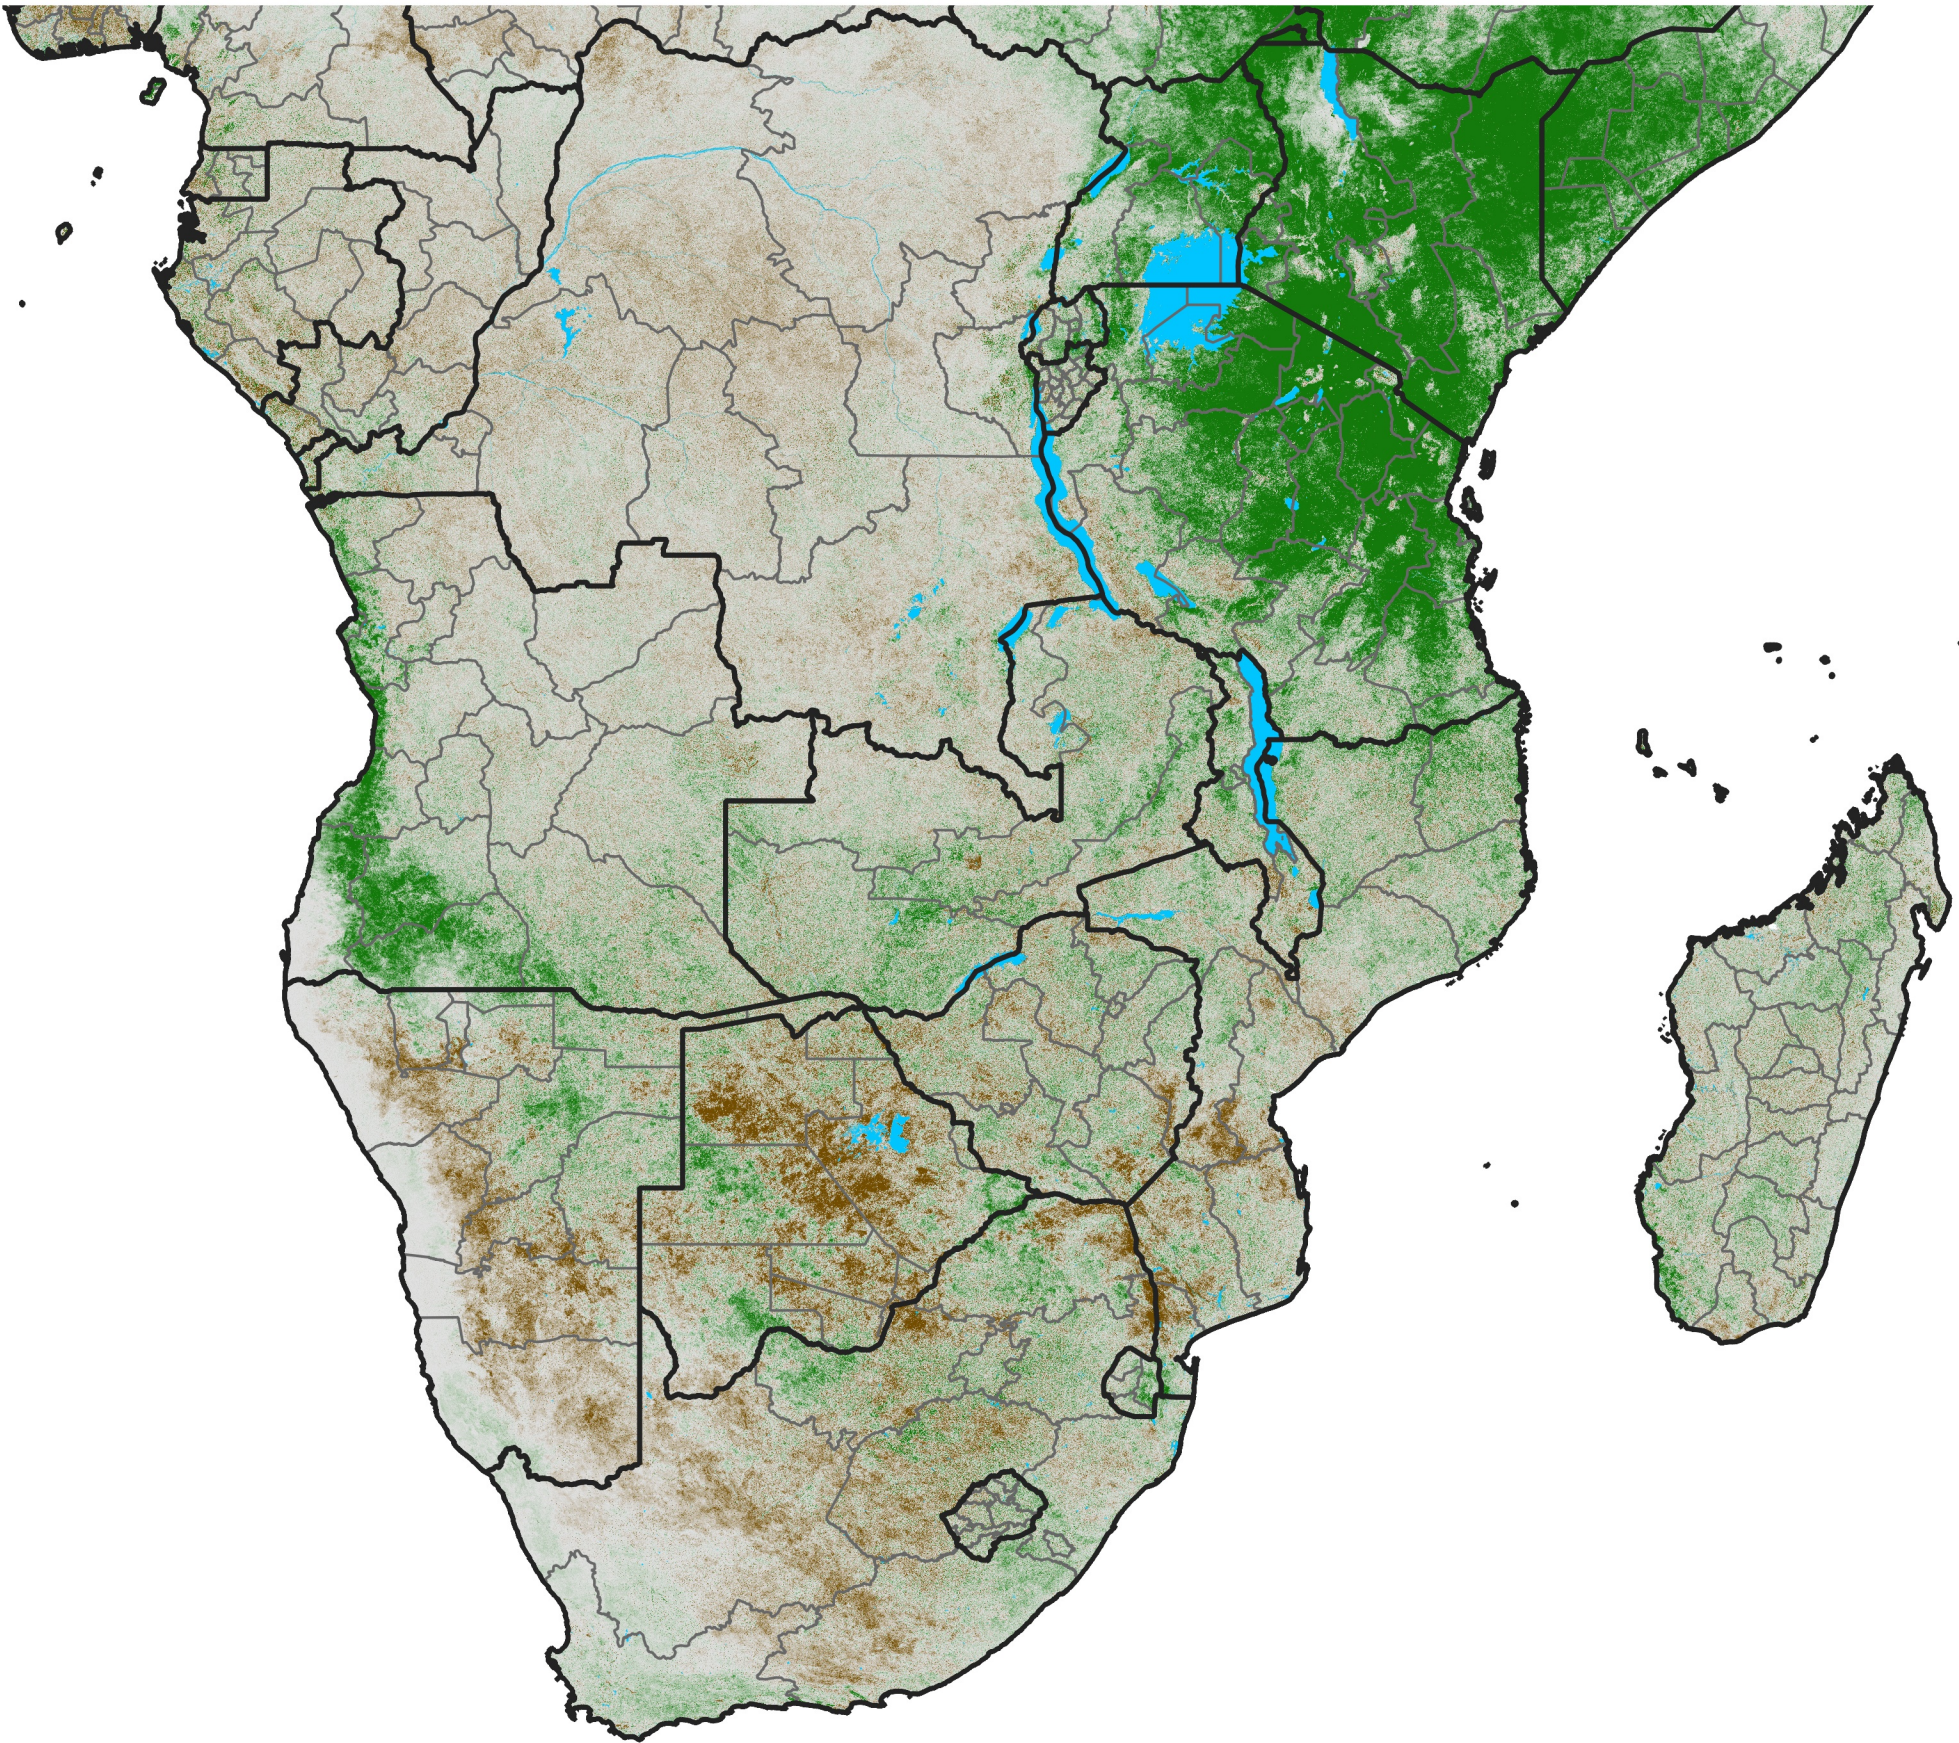

Southern Africa

NDVI Difference

2007 minus 2006

Period 01 / January 01 - 10, 2007

NDVI Difference

< -0.3 -0.2 -0.1 -0.05 0.05 0.1 0.2 >0.3

Negative

No Difference