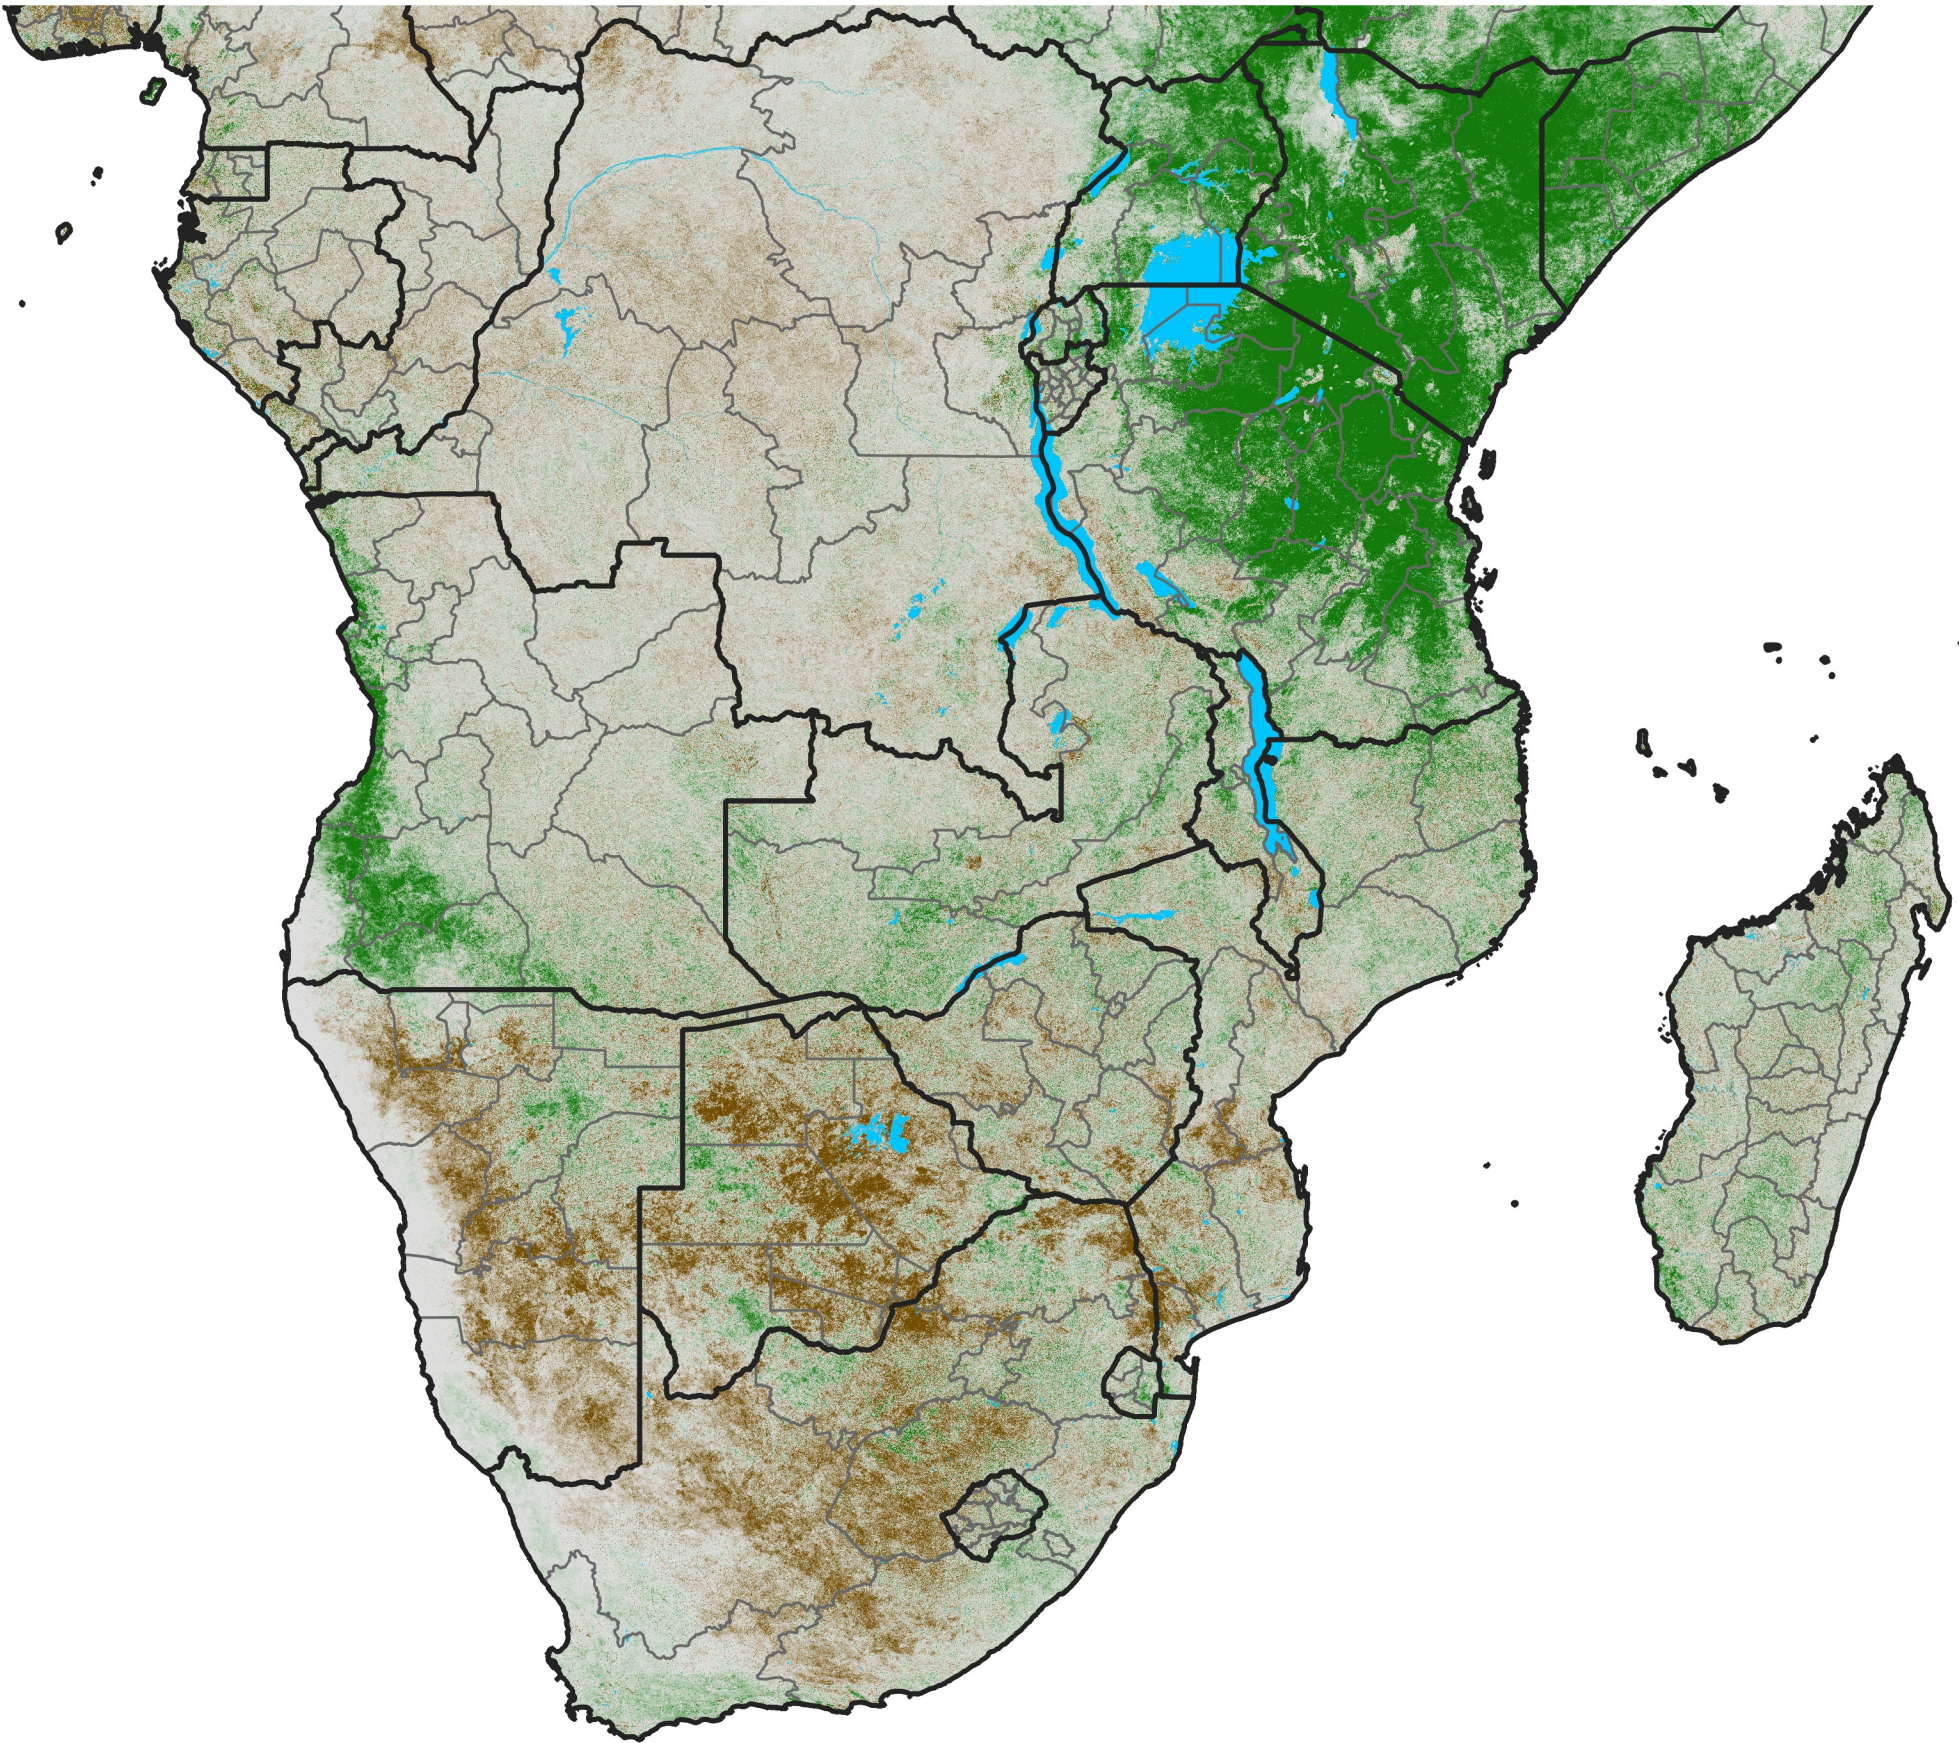

Southern Africa

NDVI Difference

2007 minus 2006

Period 02 / January 11 - 20, 2007

NDVI Difference

< -0.3 -0.2 -0.1 -0.05 0.05 0.1 0.2 >0.3

Negative

No Difference