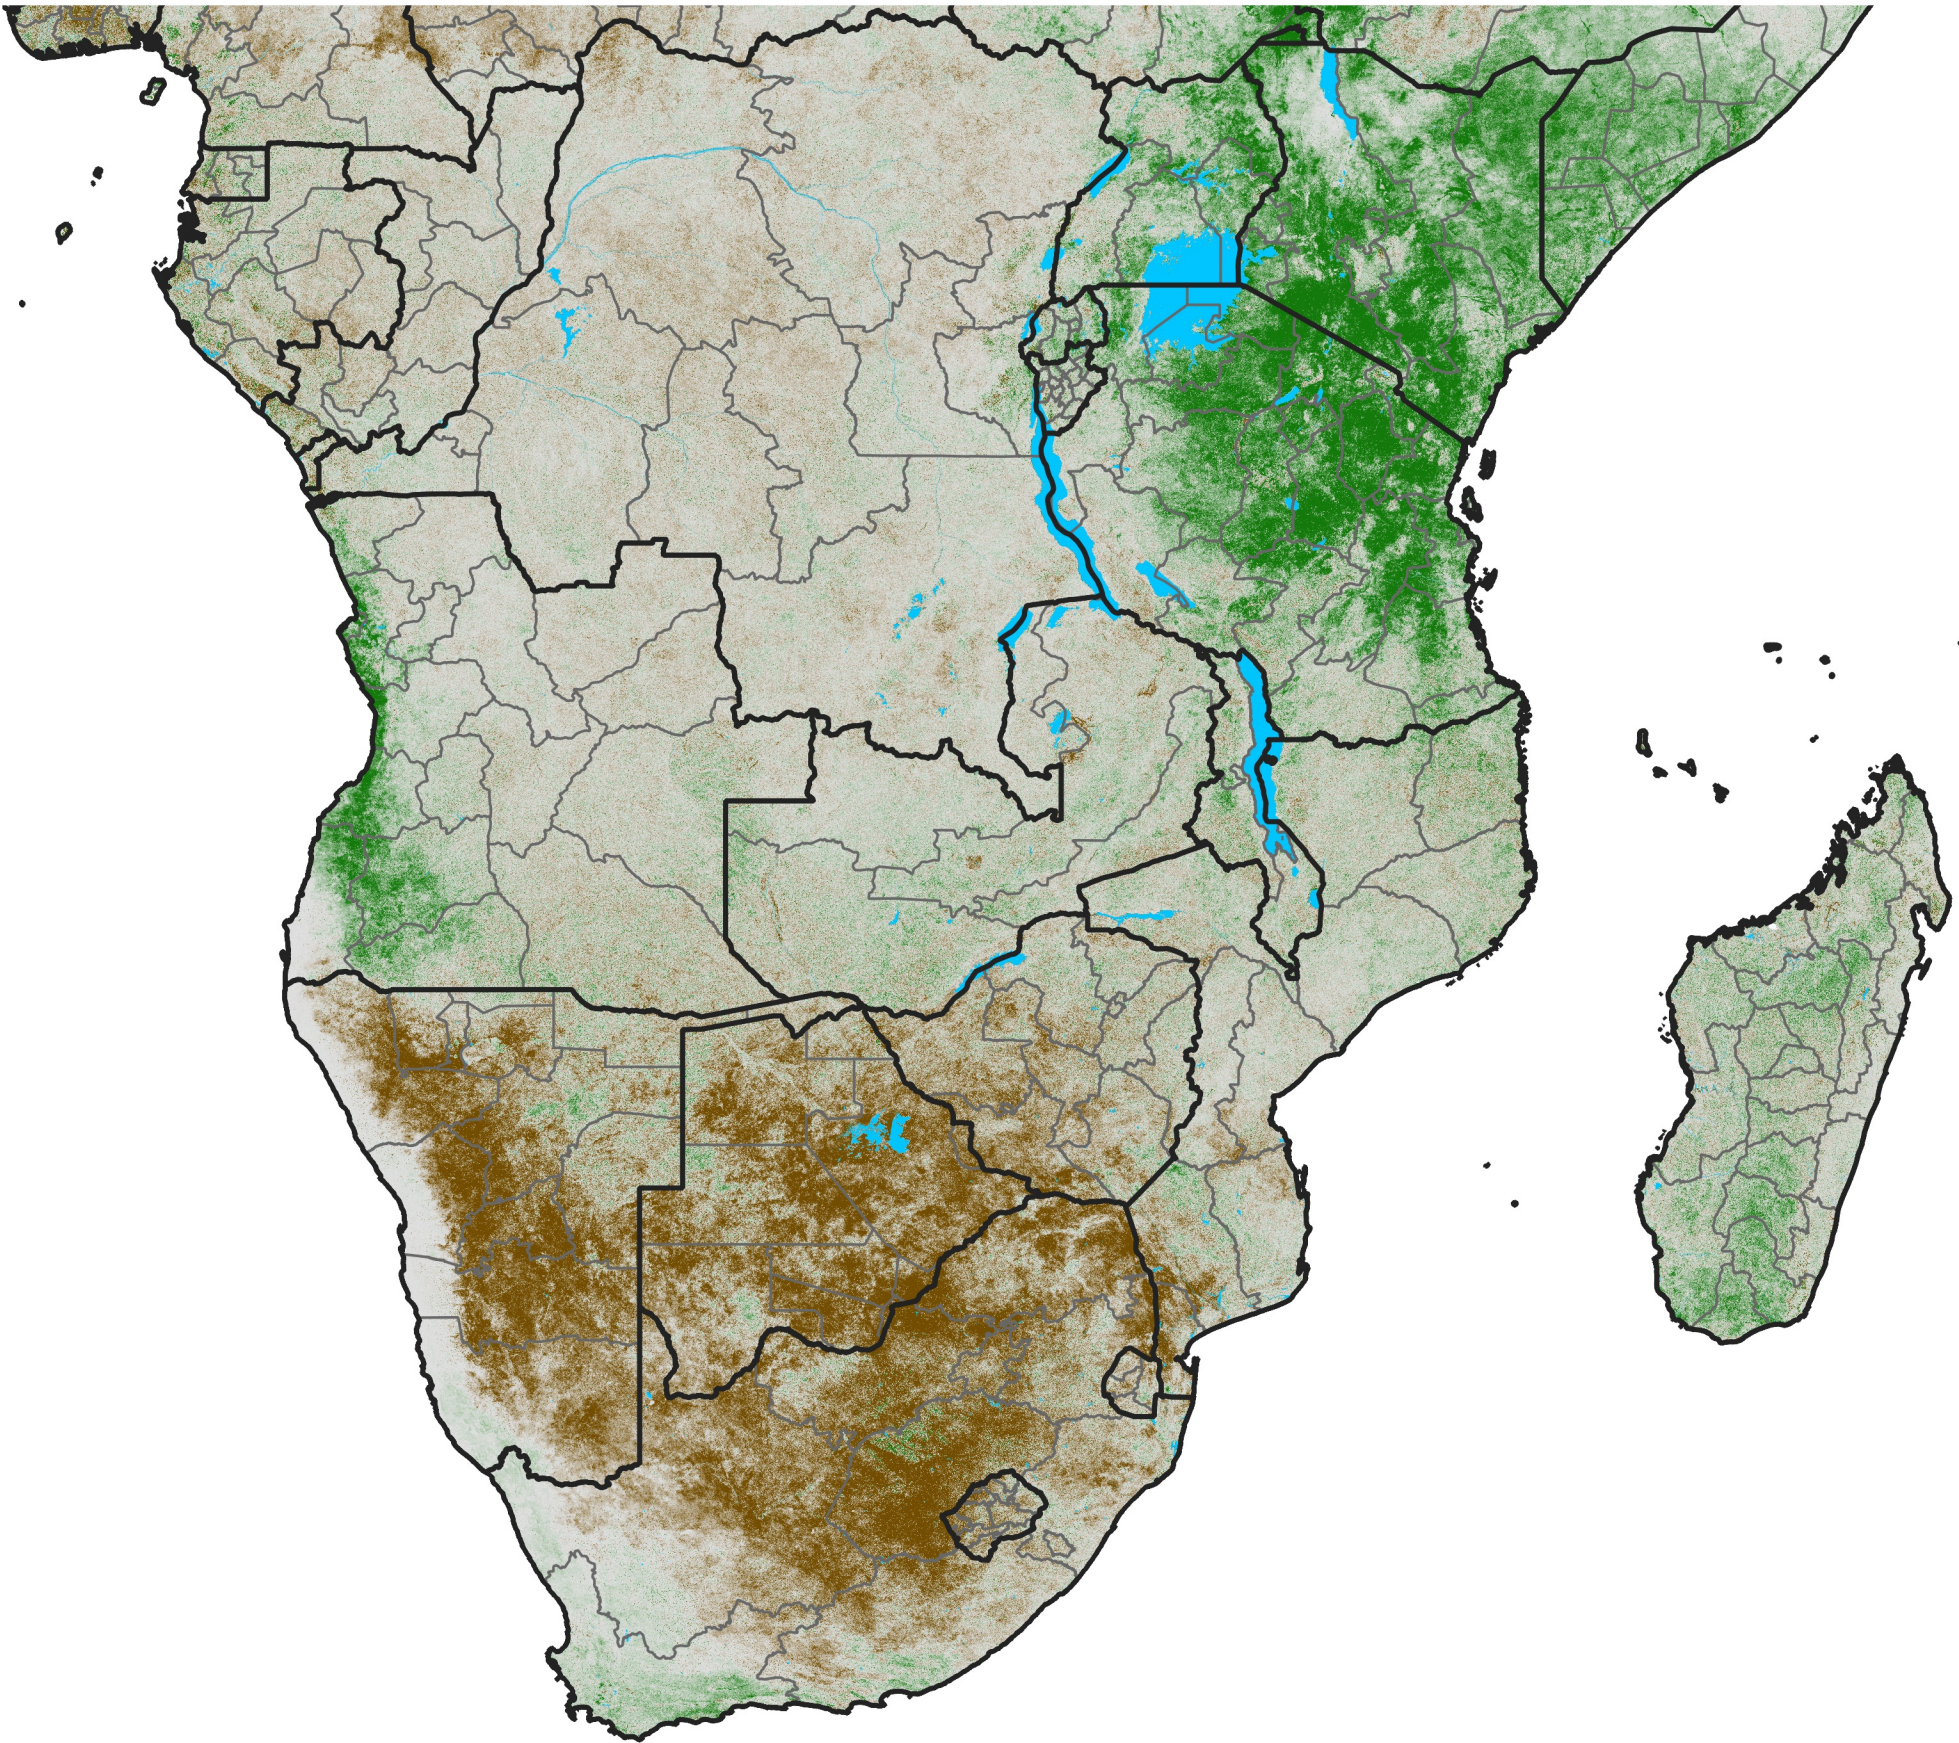

Southern Africa

NDVI Difference

2007 minus 2006

Period 05 / February 11 - 20, 2007

NDVI Difference

< -0.3 -0.2 -0.1 -0.05 0.05 0.1 0.2 > 0.3

Negative

No Difference