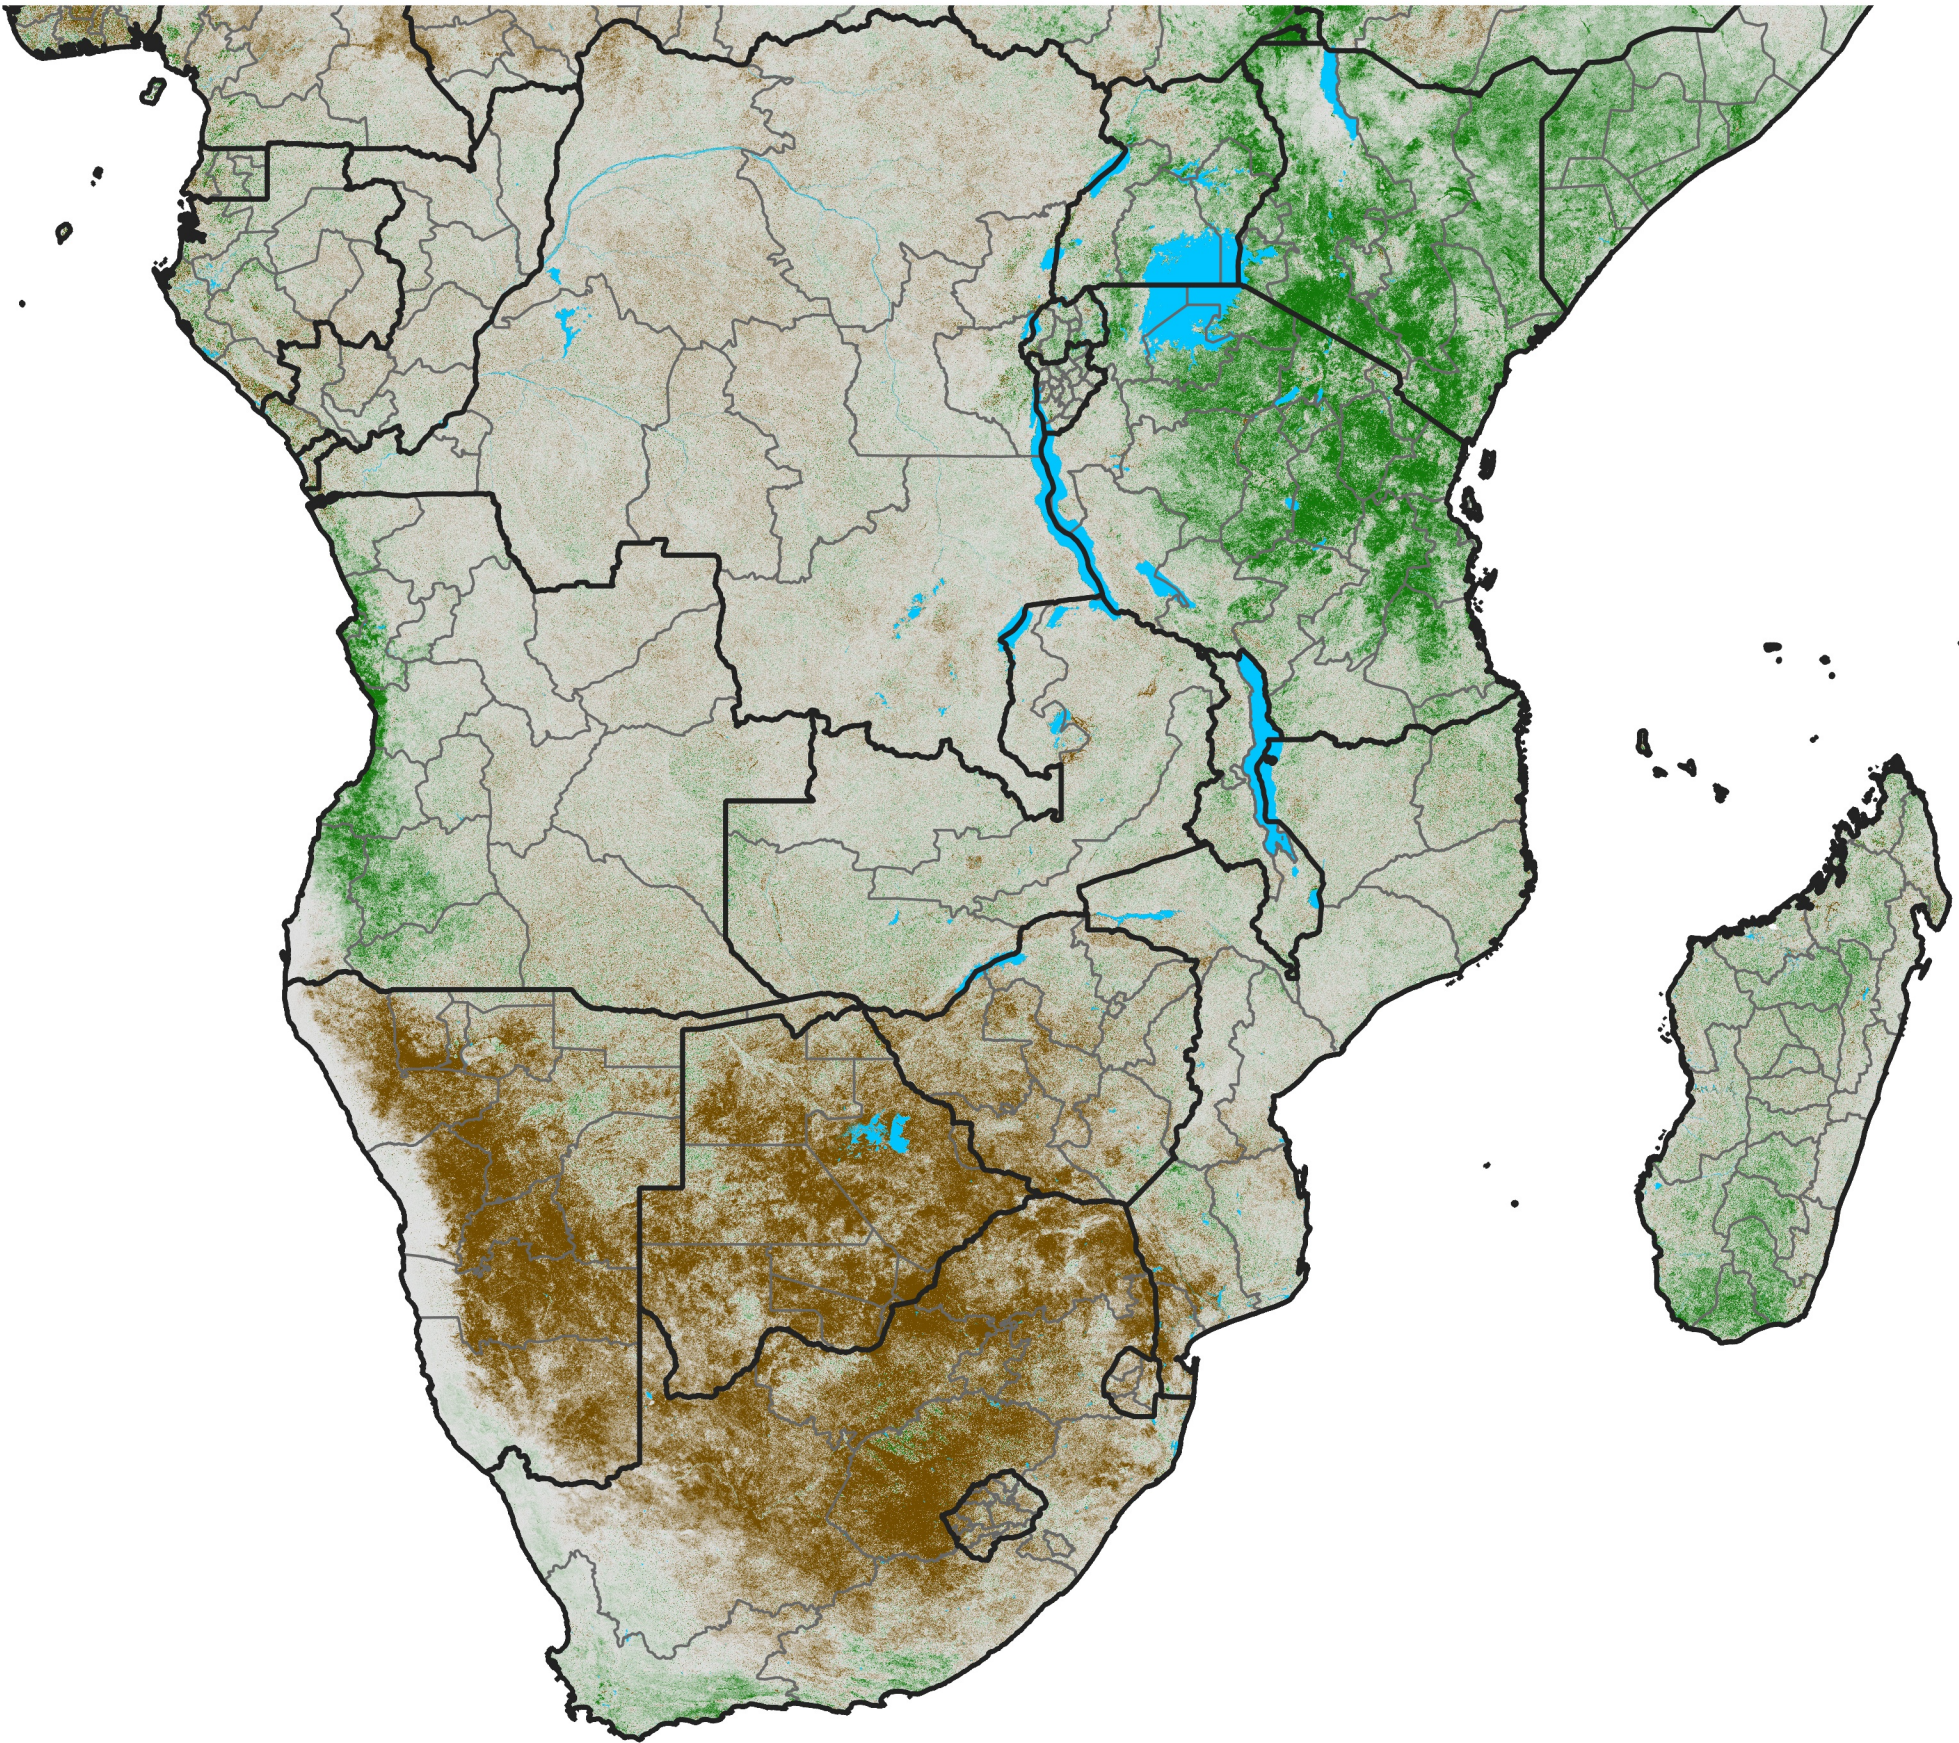

Southern Africa

NDVI Difference

2007 minus 2006

Period 06 / February 21 - 28, 2007

NDVI Difference

< -0.3 -0.2 -0.1 -0.05 0.05 0.1 0.2 > 0.3

Negative

No Difference