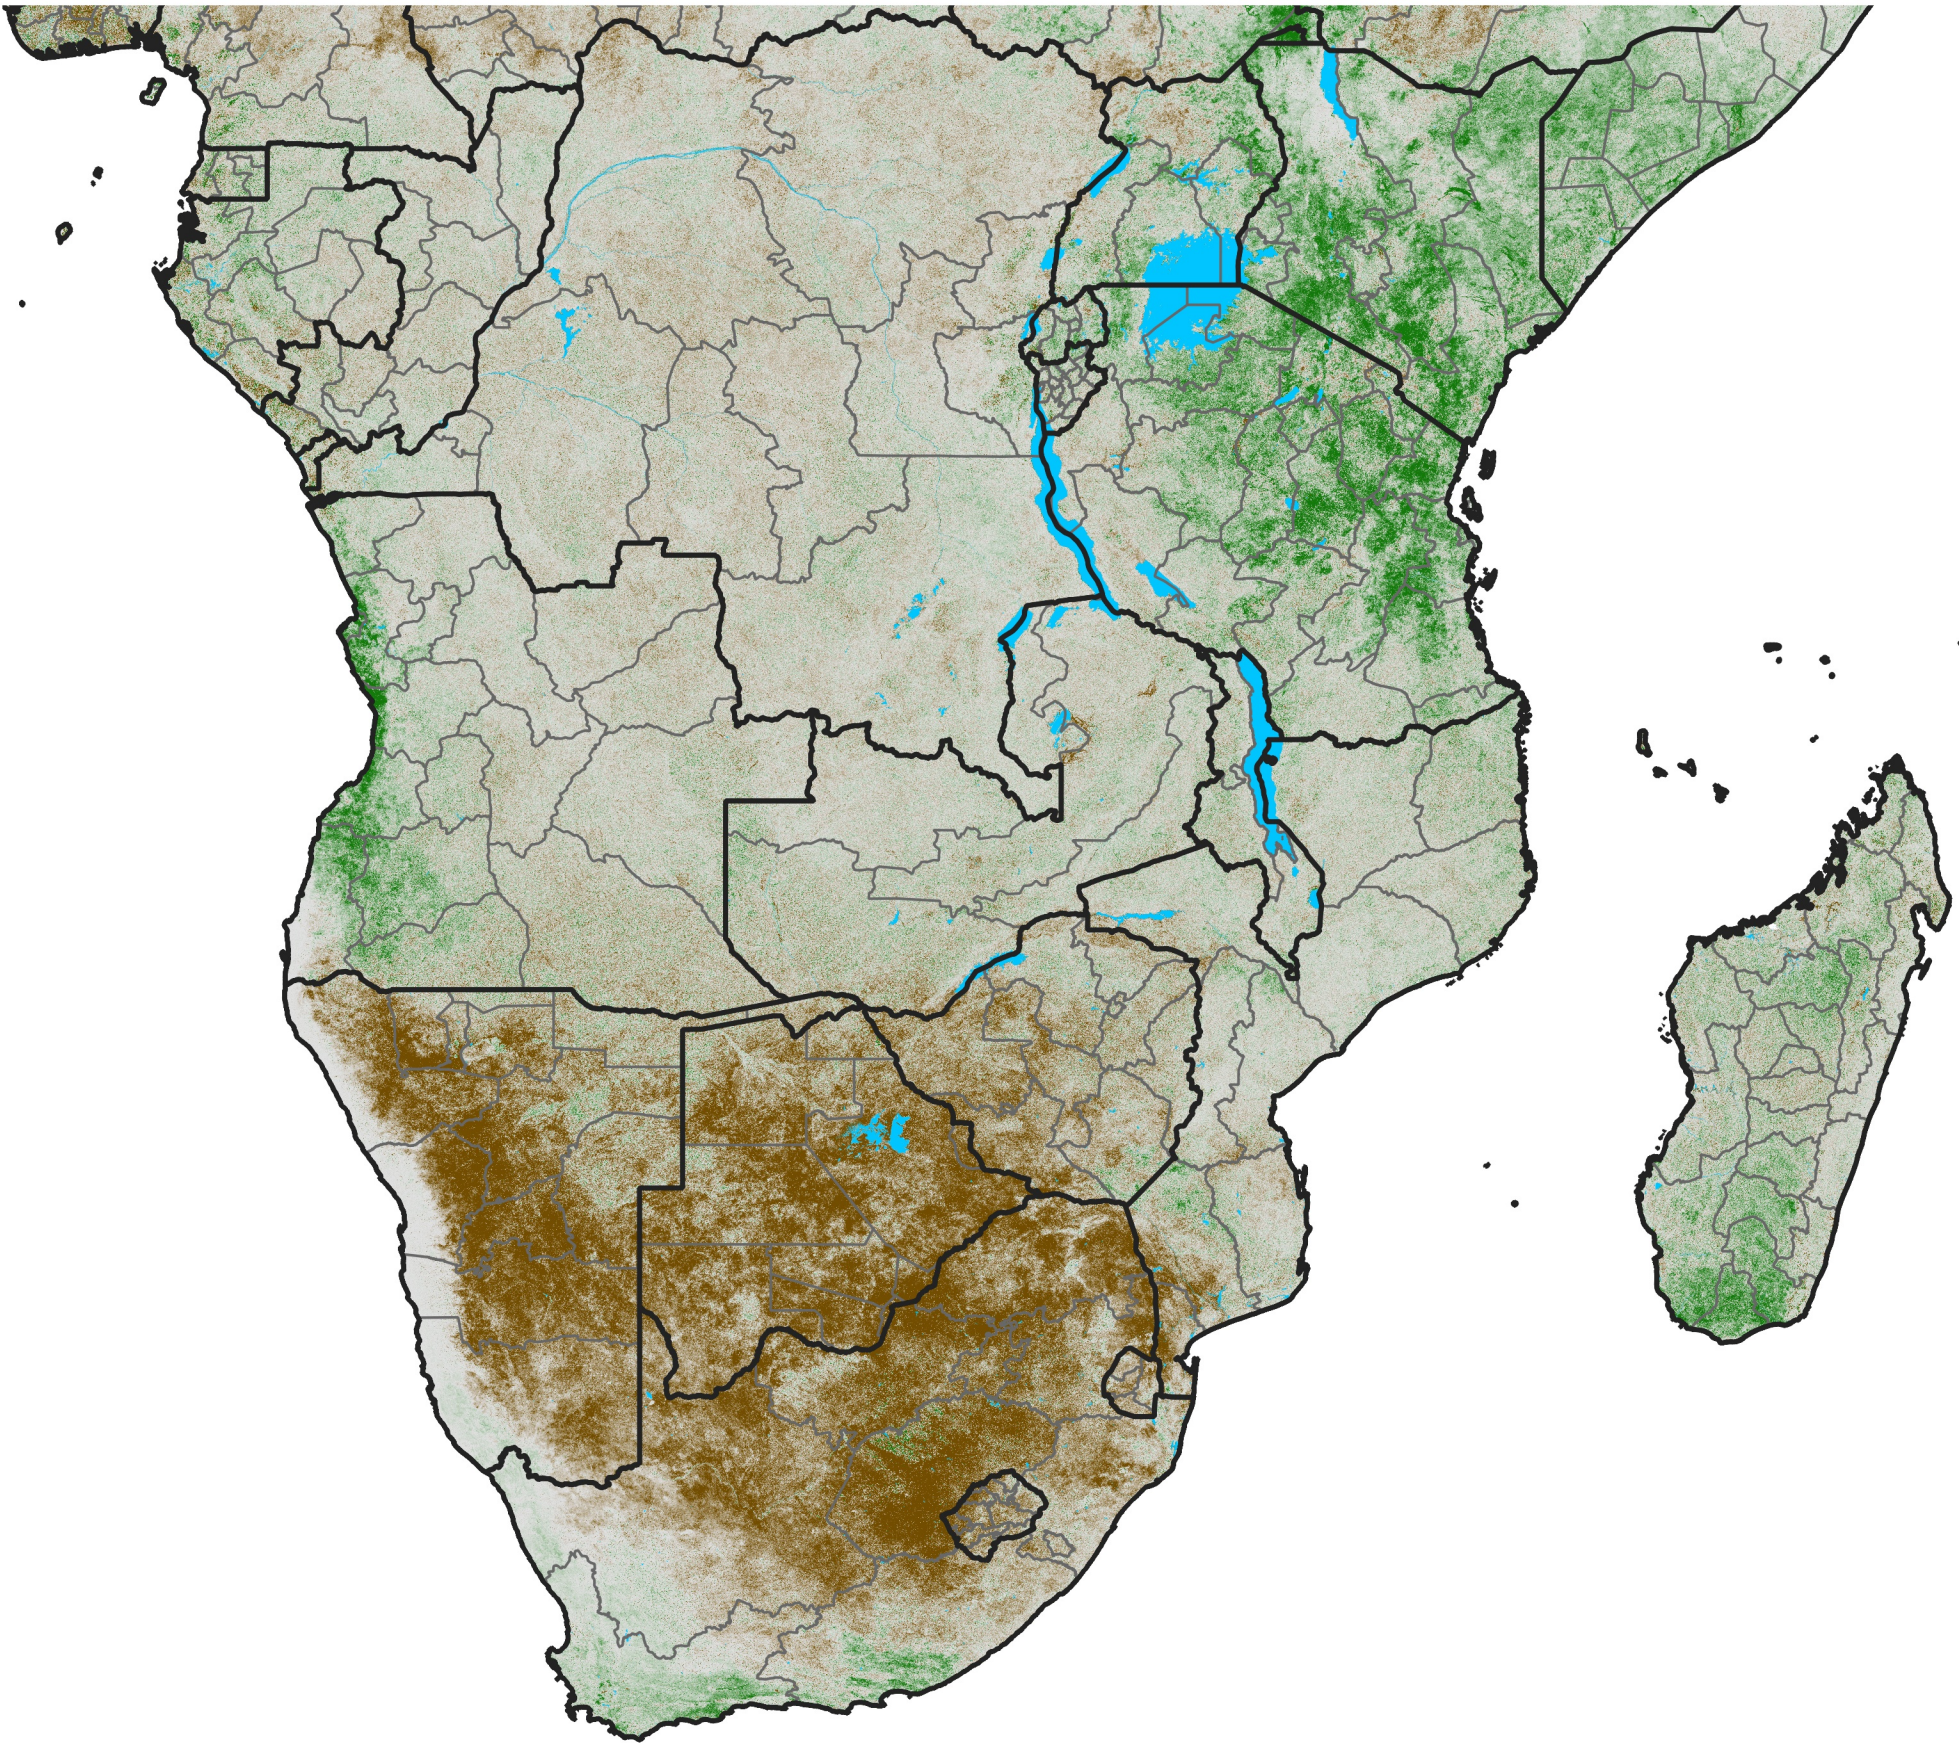

Southern Africa

NDVI Difference

2007 minus 2006

Period 07 / March 01 - 10, 2007

NDVI Difference

< -0.3 -0.2 -0.1 -0.05 0.05 0.1 0.2 >0.3

Negative

No Difference