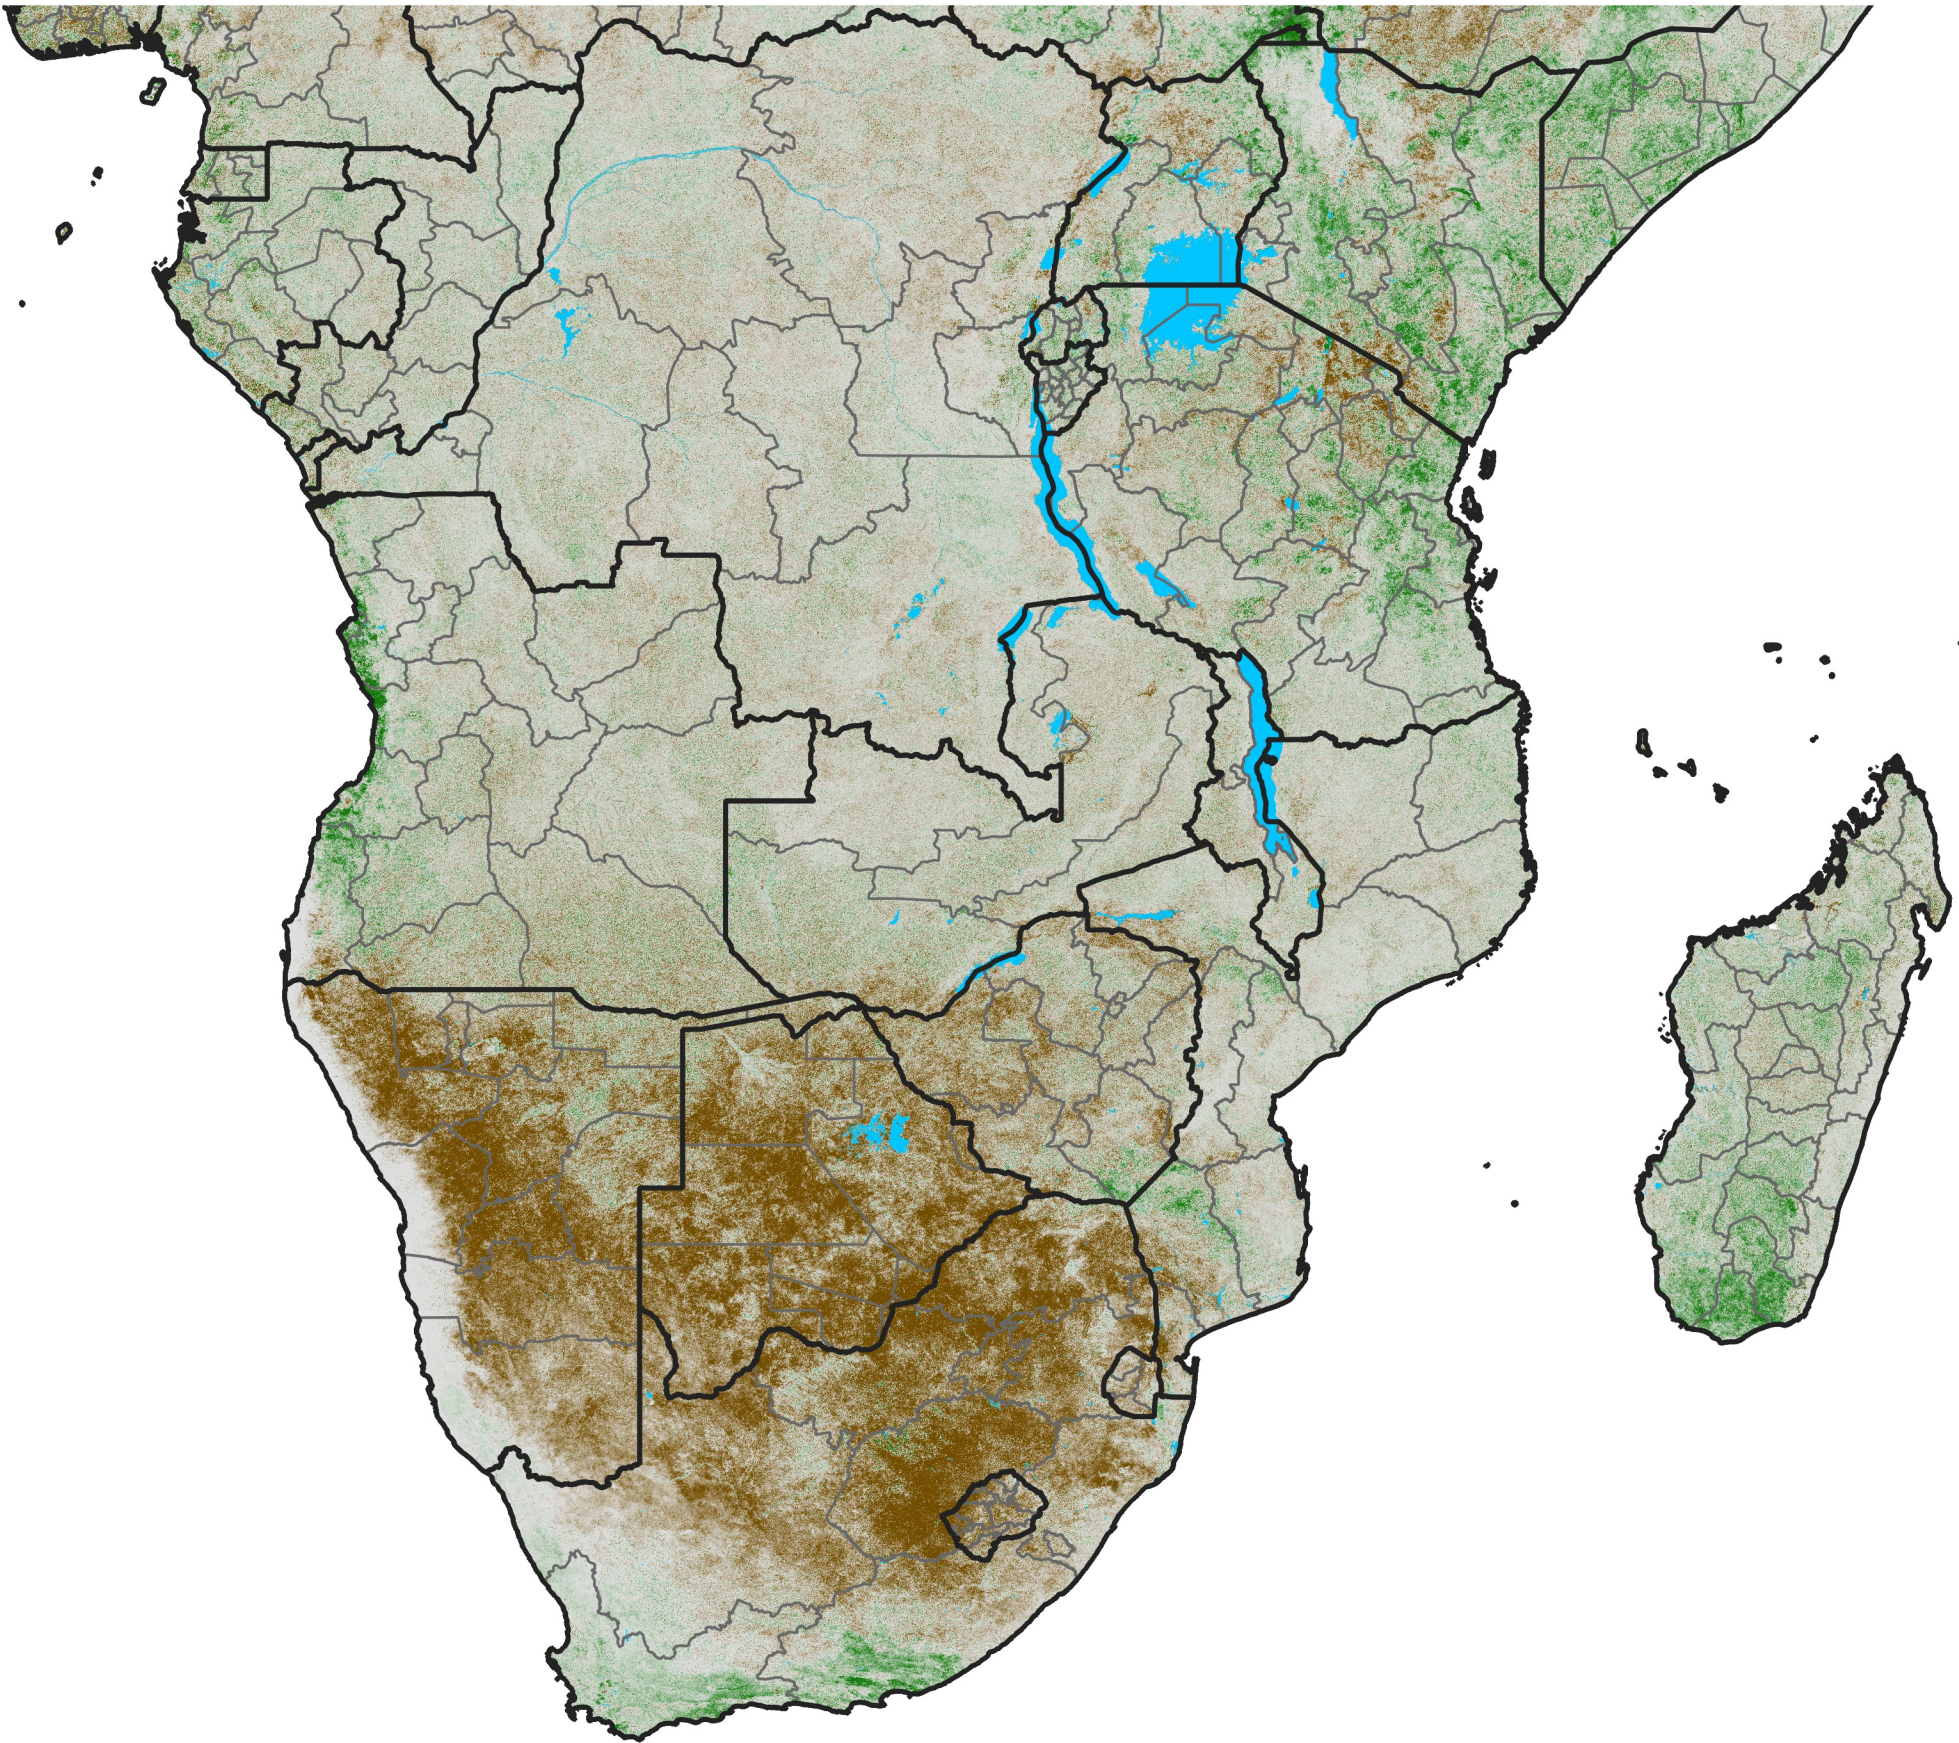

Southern Africa

NDVI Difference

2007 minus 2006

Period 09 / March 21 - 31, 2007

NDVI Difference

<math>< -0.3</math> -0.2 -0.1 -0.05 0.05 0.1 0.2 > 0.3

Negative

No Difference