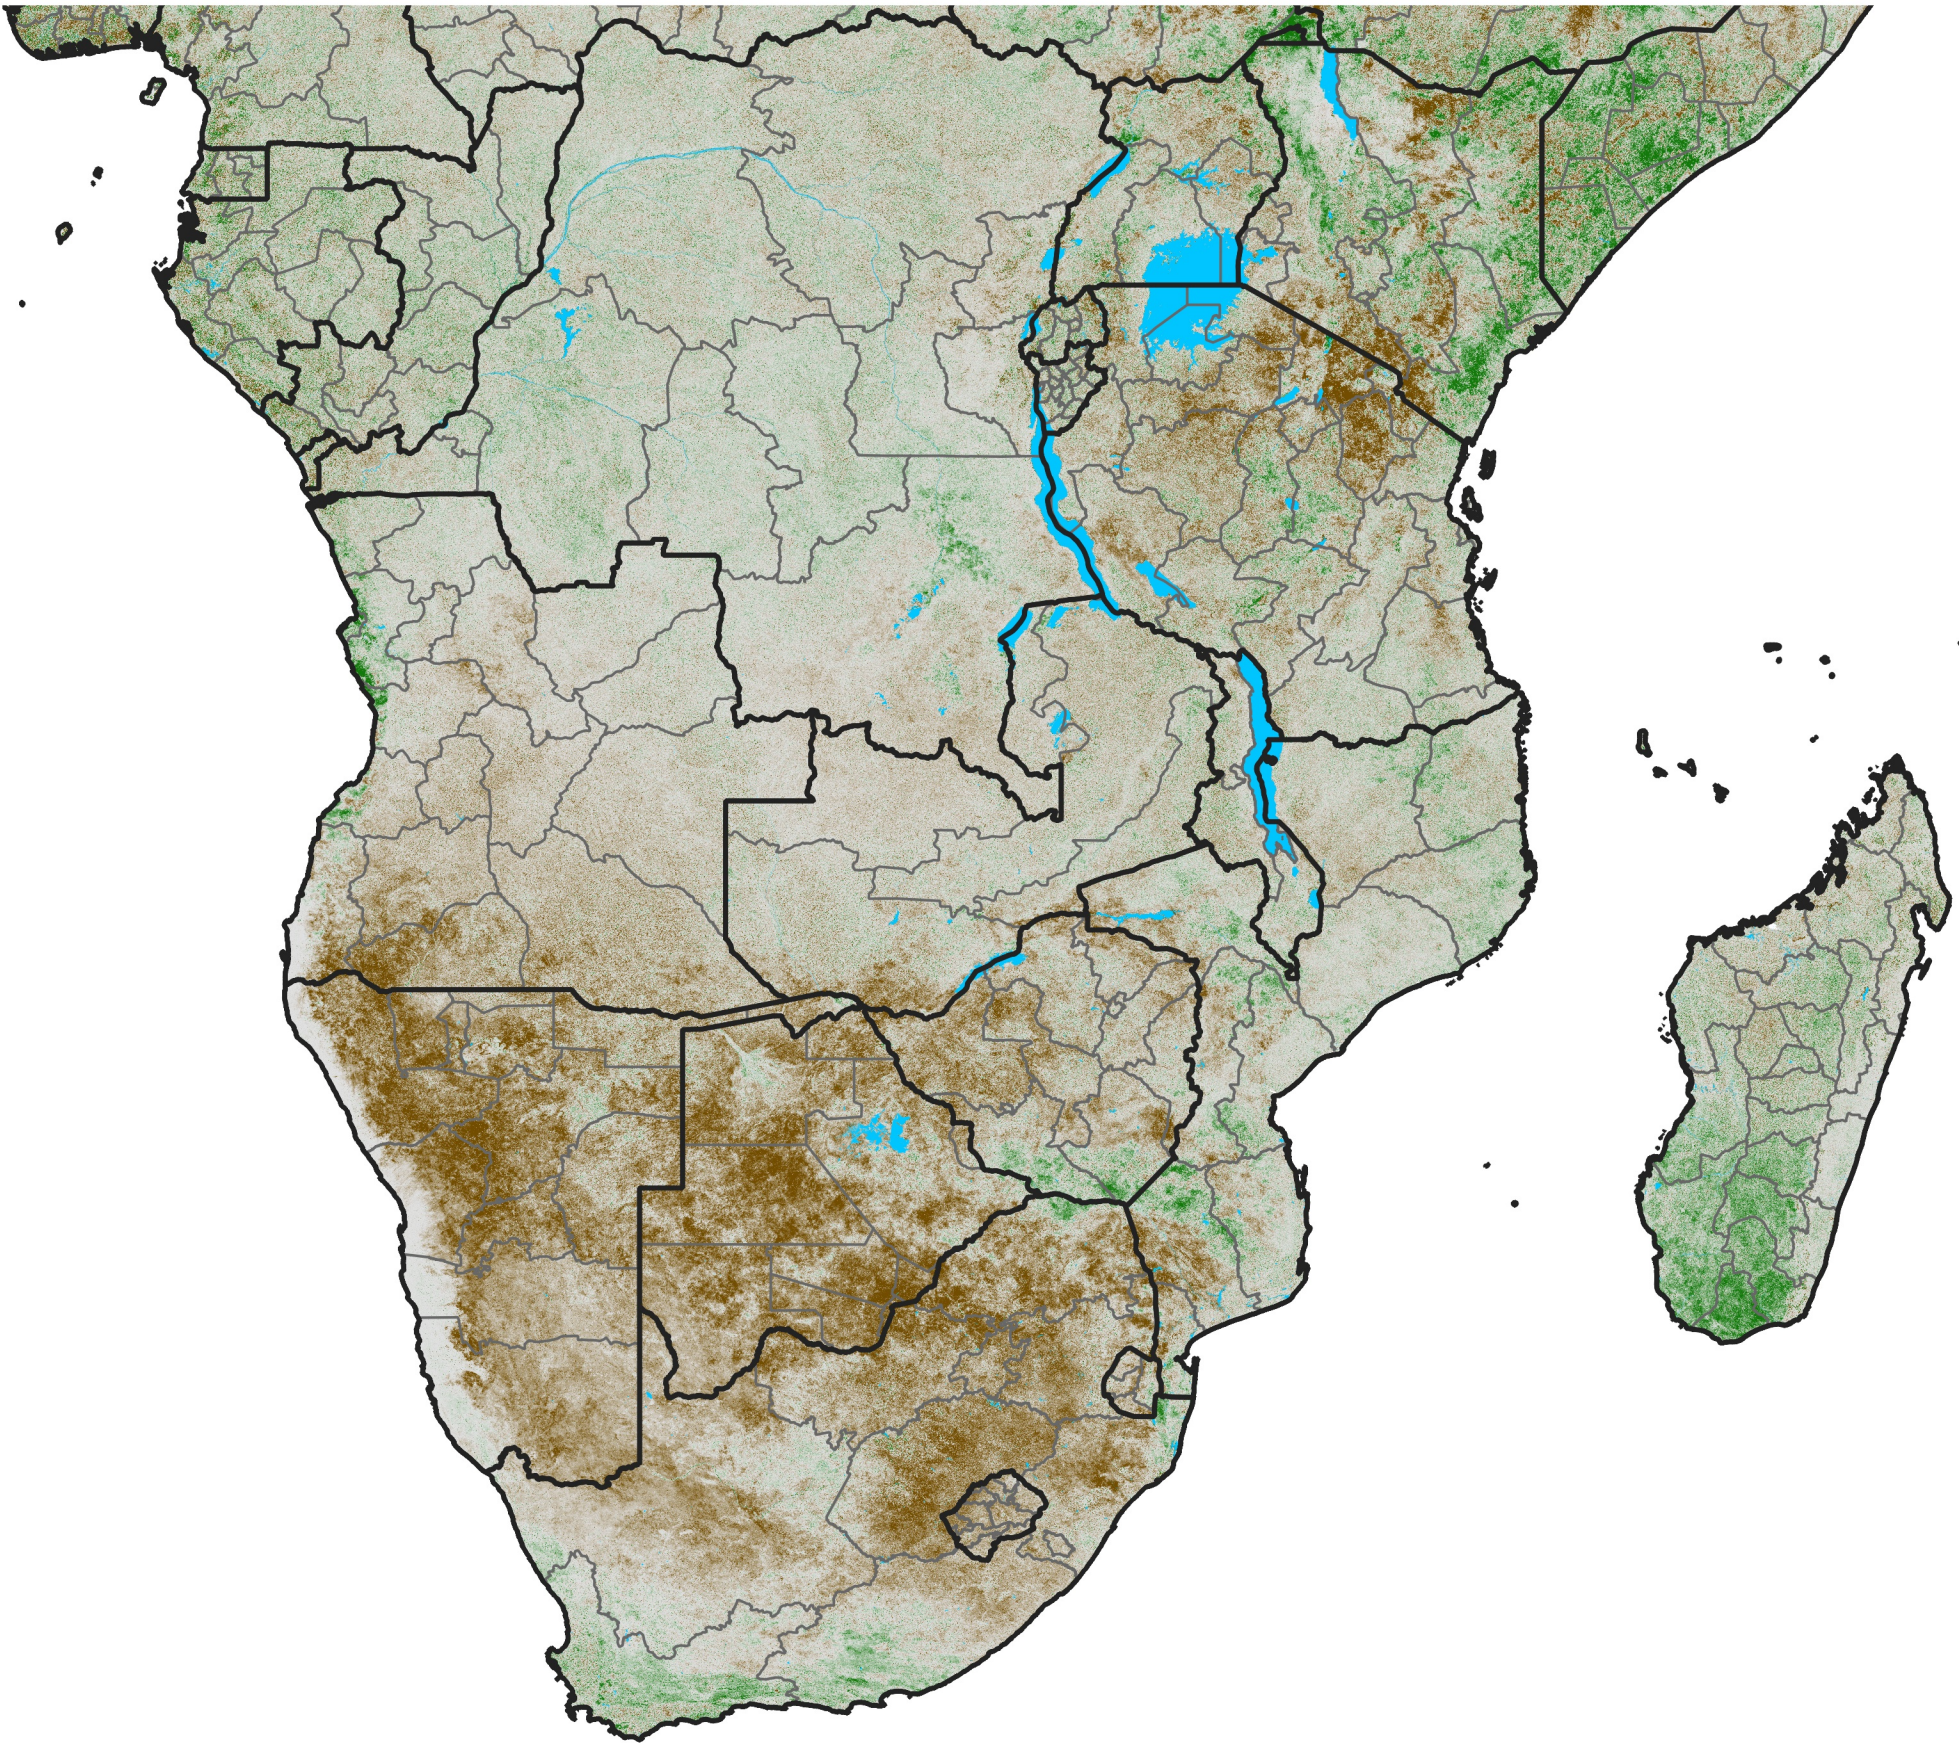

Southern Africa NDVI Difference

2007 minus 2006

Period 13 / May 01 - 10, 2007

NDVI Difference

< -0.3 -0.2 -0.1 -0.05 0.05 0.1 0.2 >0.3

Negative

No Difference

Positive