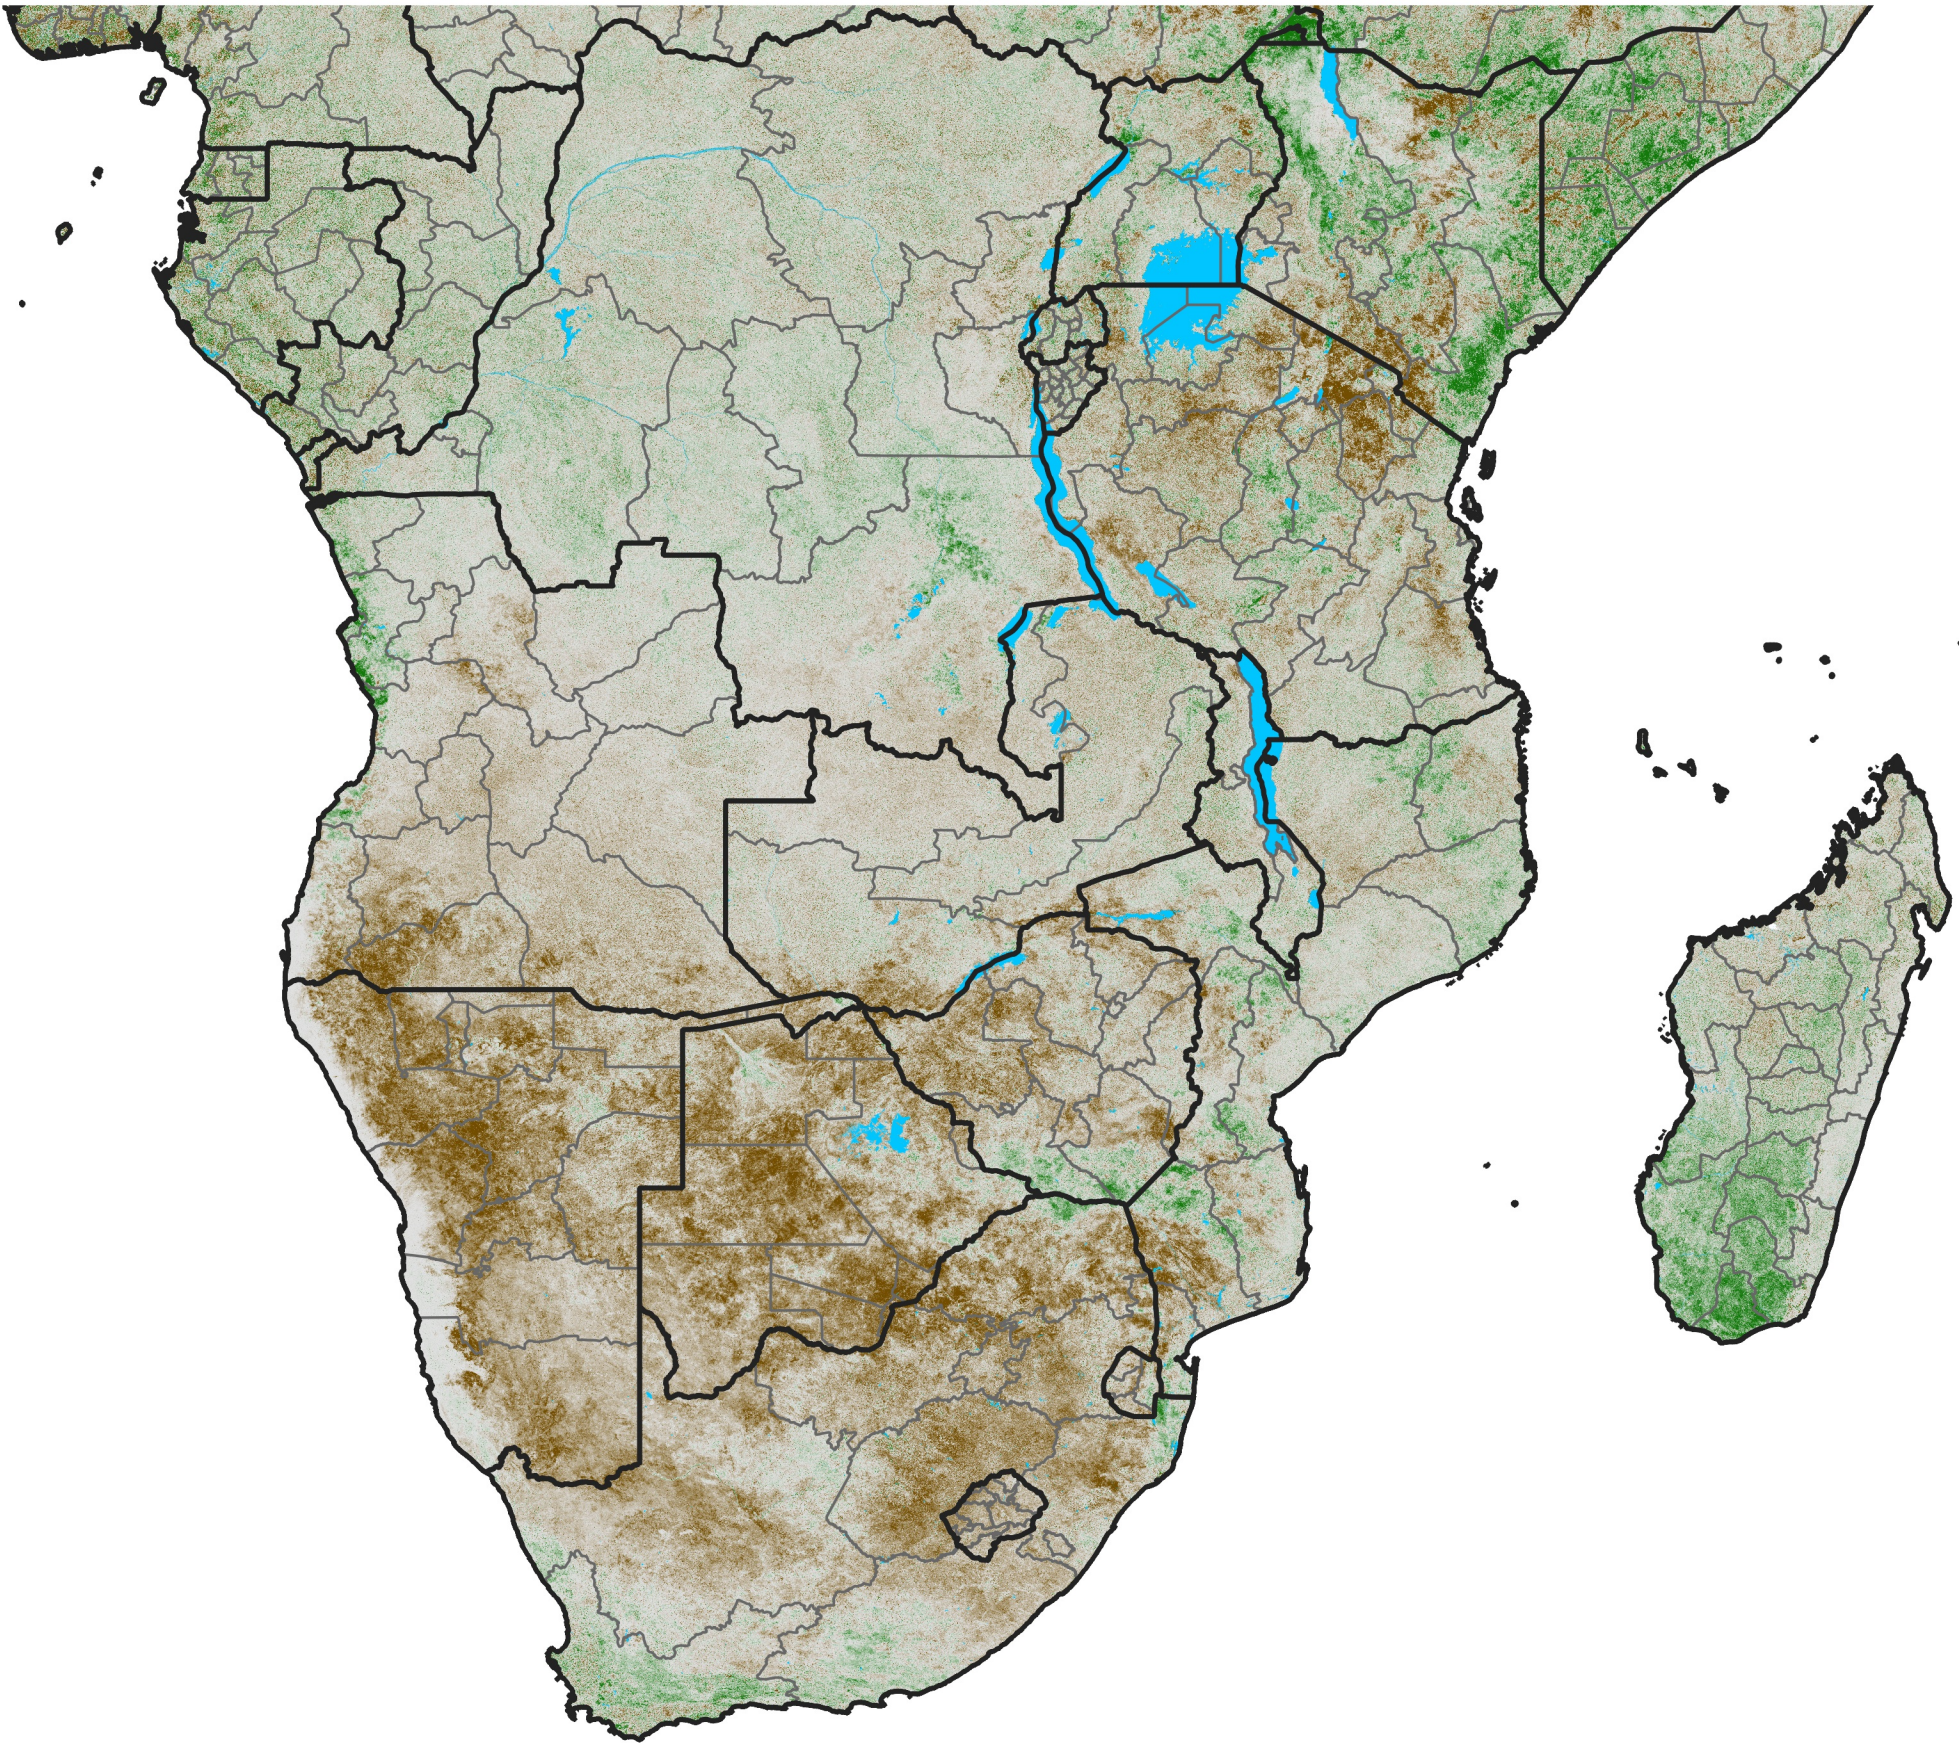

Southern Africa

NDVI Difference

2007 minus 2006

Period 14 / May 11 - 20, 2007

NDVI Difference

< -0.3 -0.2 -0.1 -0.05 0.05 0.1 0.2 > 0.3

Negative

No Difference