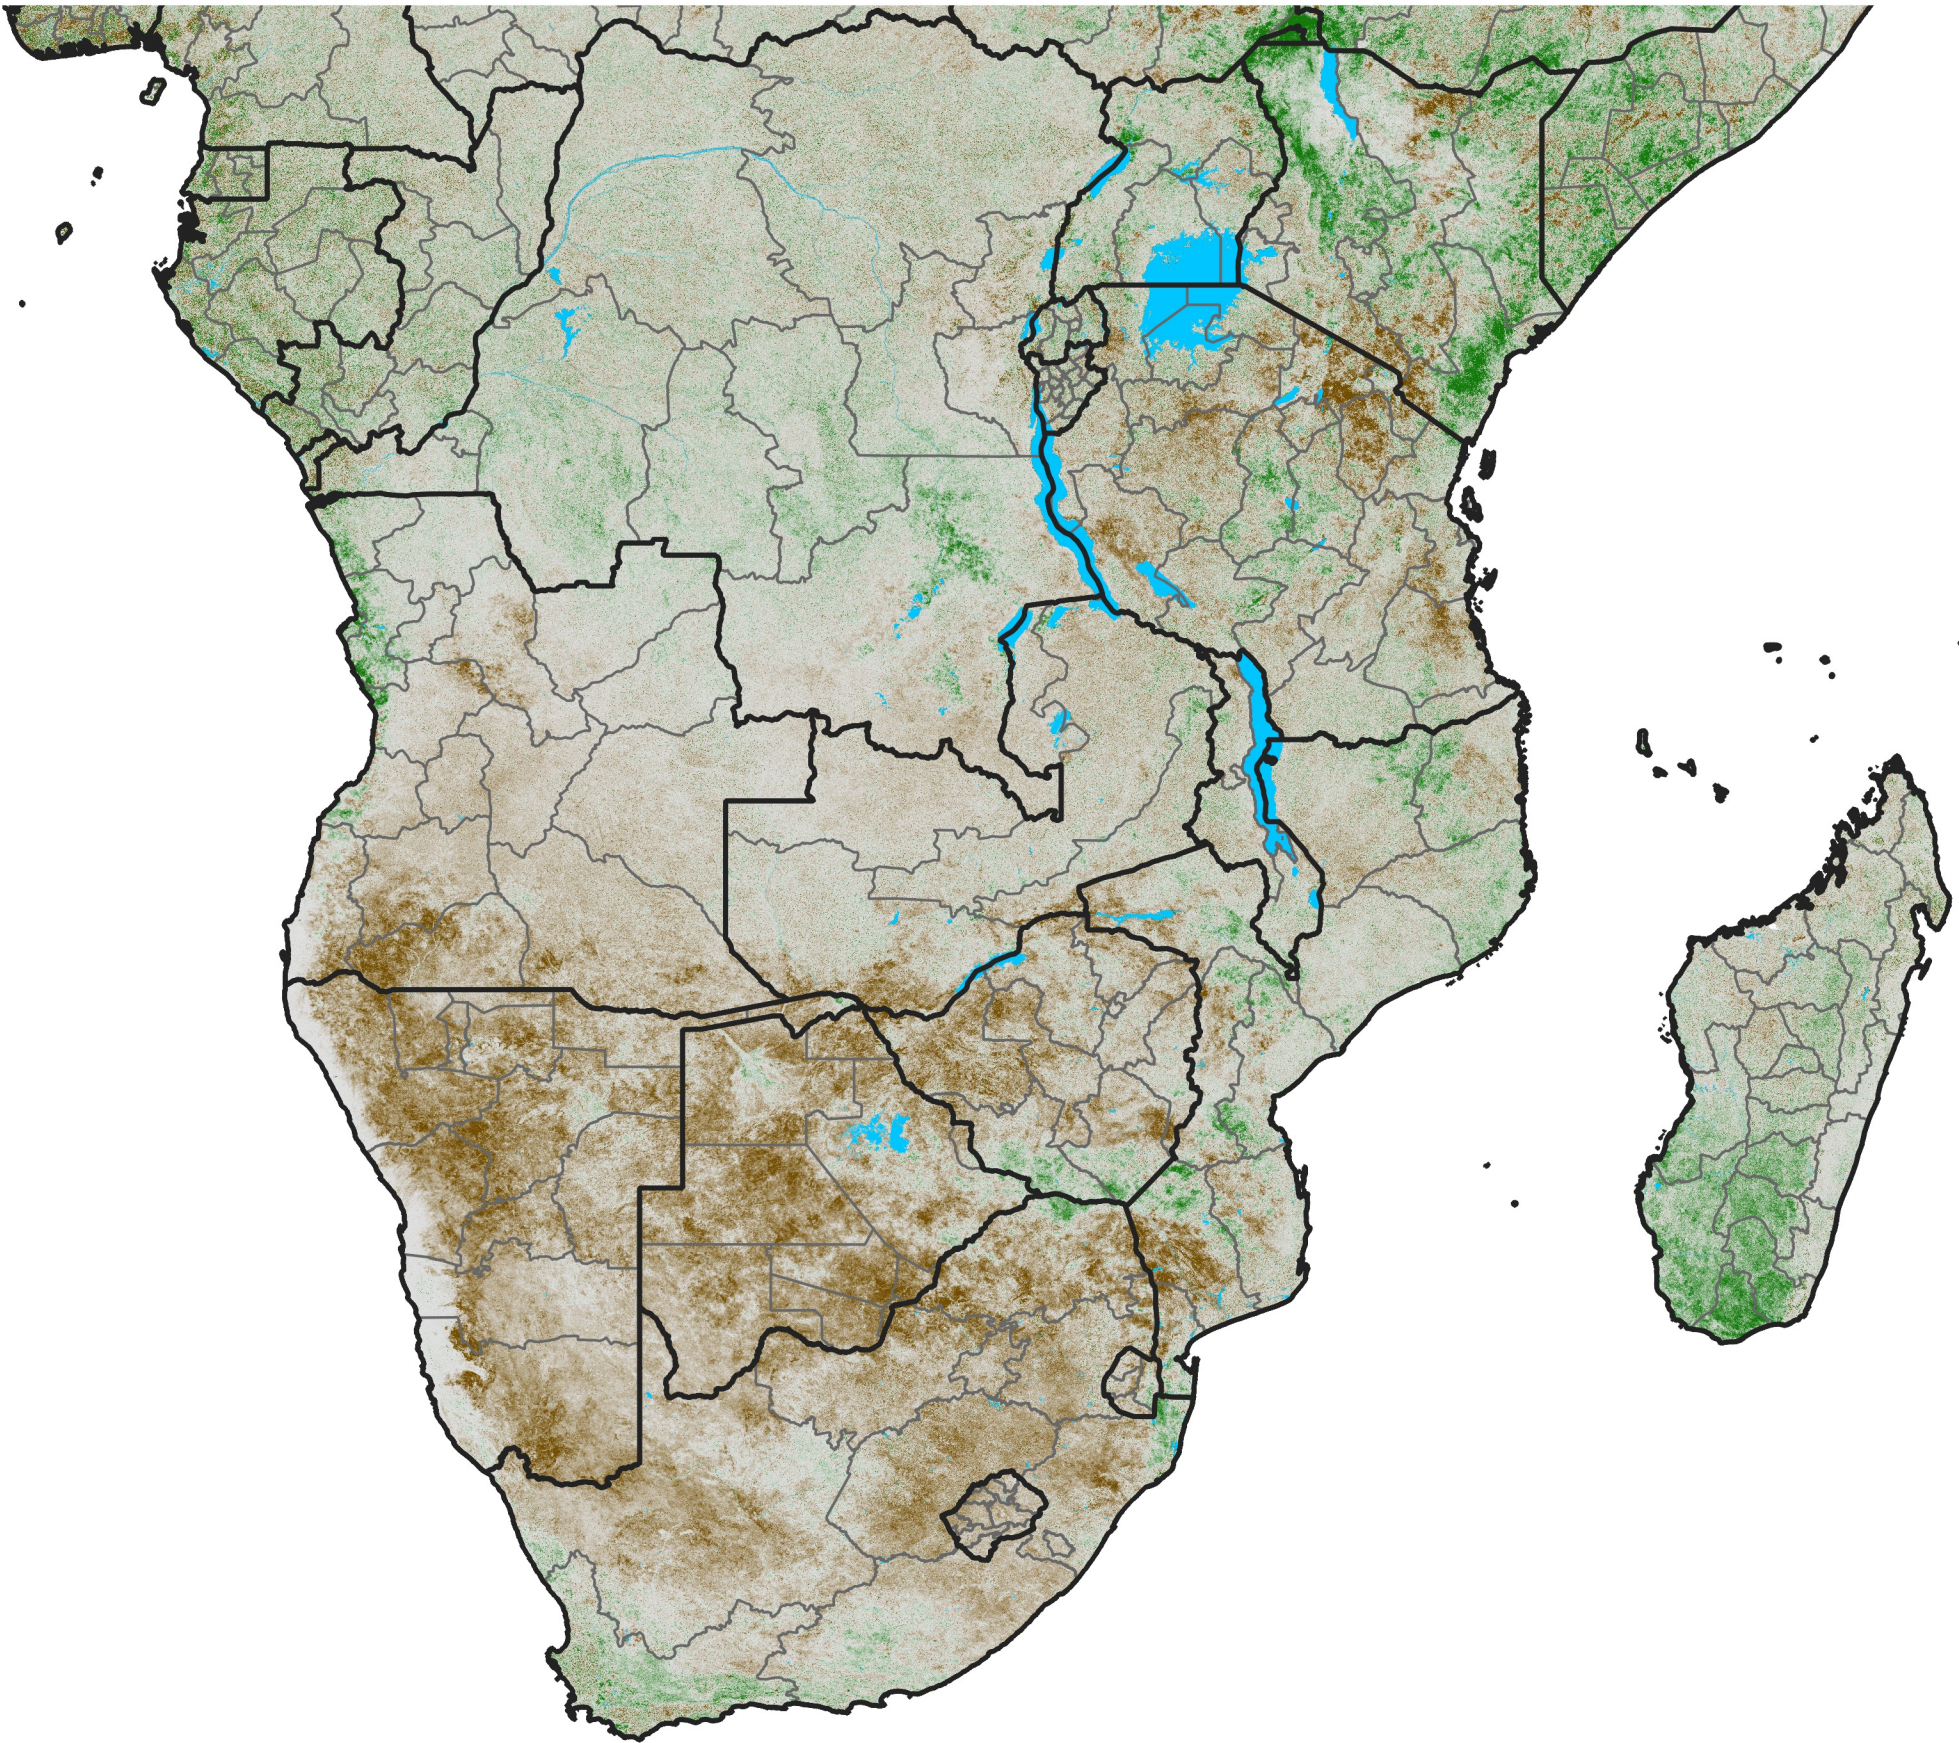

# Southern Africa NDVI Difference

2007 minus 2006

Period 15 / May 21 - 31, 2007

## NDVI Difference

< -0.3   -0.2   -0.1   -0.05   0.05   0.1   0.2   >0.3

Negative

No Difference

Positive