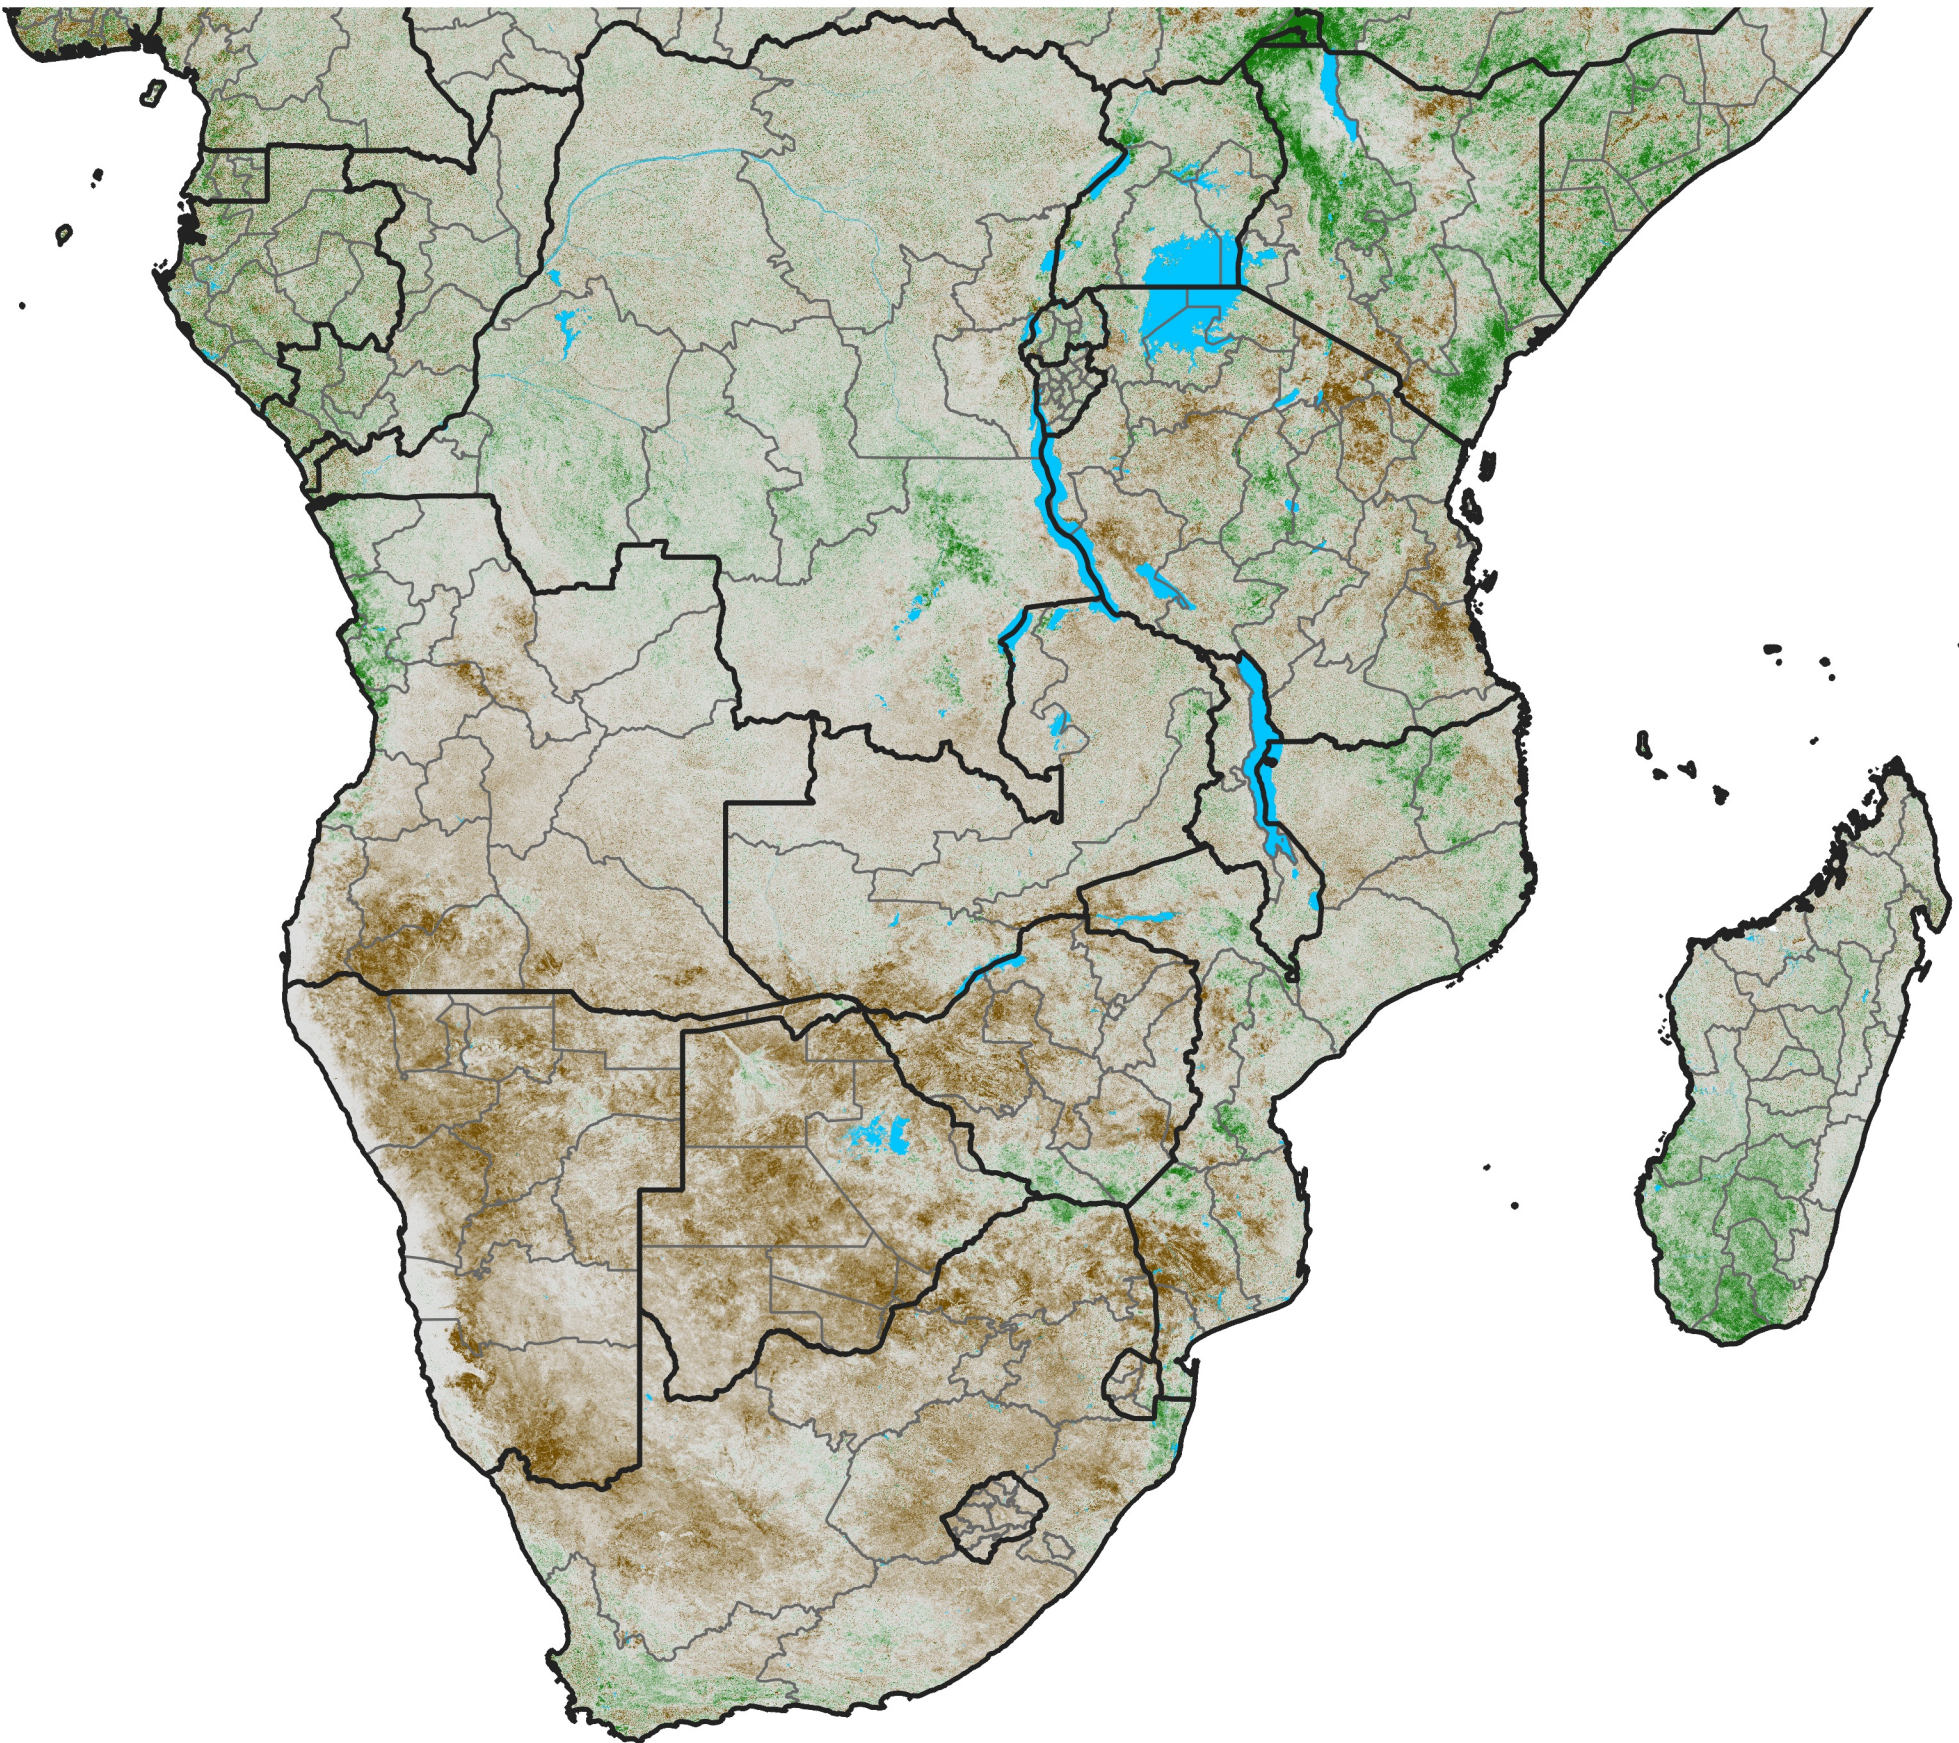

# Southern Africa NDVI Difference

2007 minus 2006

Period 16 / June 01 - 10, 2007

## NDVI Difference

< -0.3   -0.2   -0.1   -0.05   0.05   0.1   0.2   >0.3

Negative

No Difference

Positive