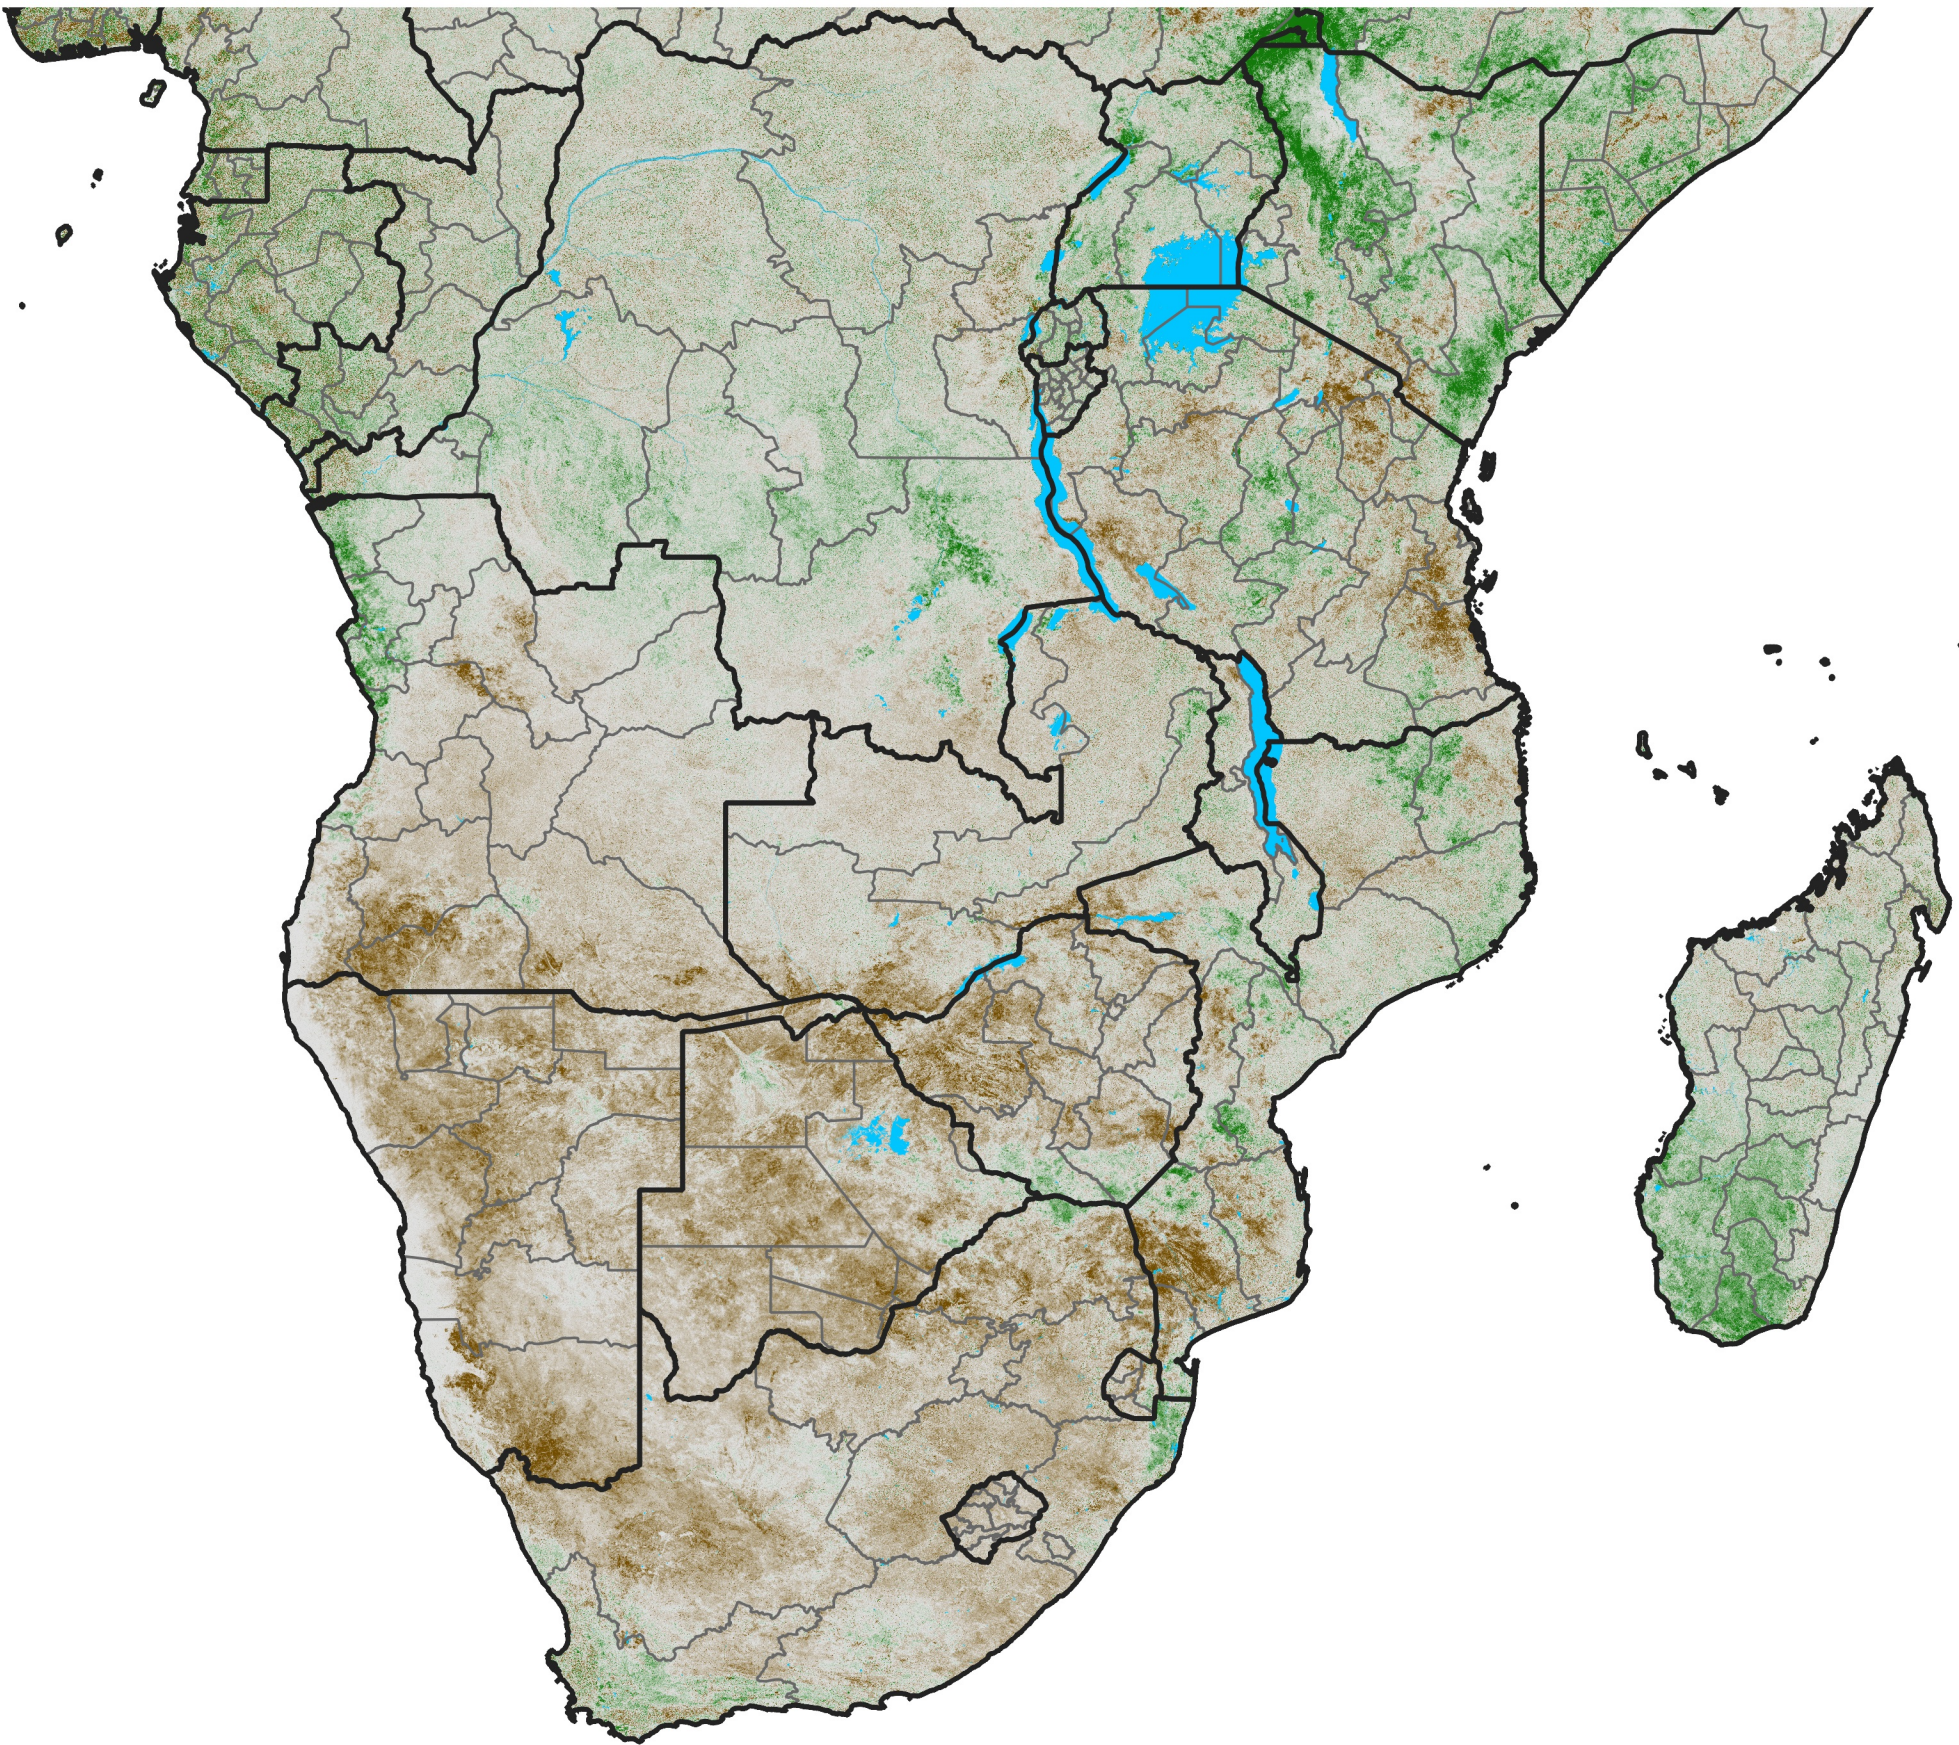

# Southern Africa NDVI Difference

2007 minus 2006

Period 17 / June 11 - 20, 2007

## NDVI Difference

< -0.3   -0.2   -0.1   -0.05   0.05   0.1   0.2   > 0.3

Negative

No Difference

Positive