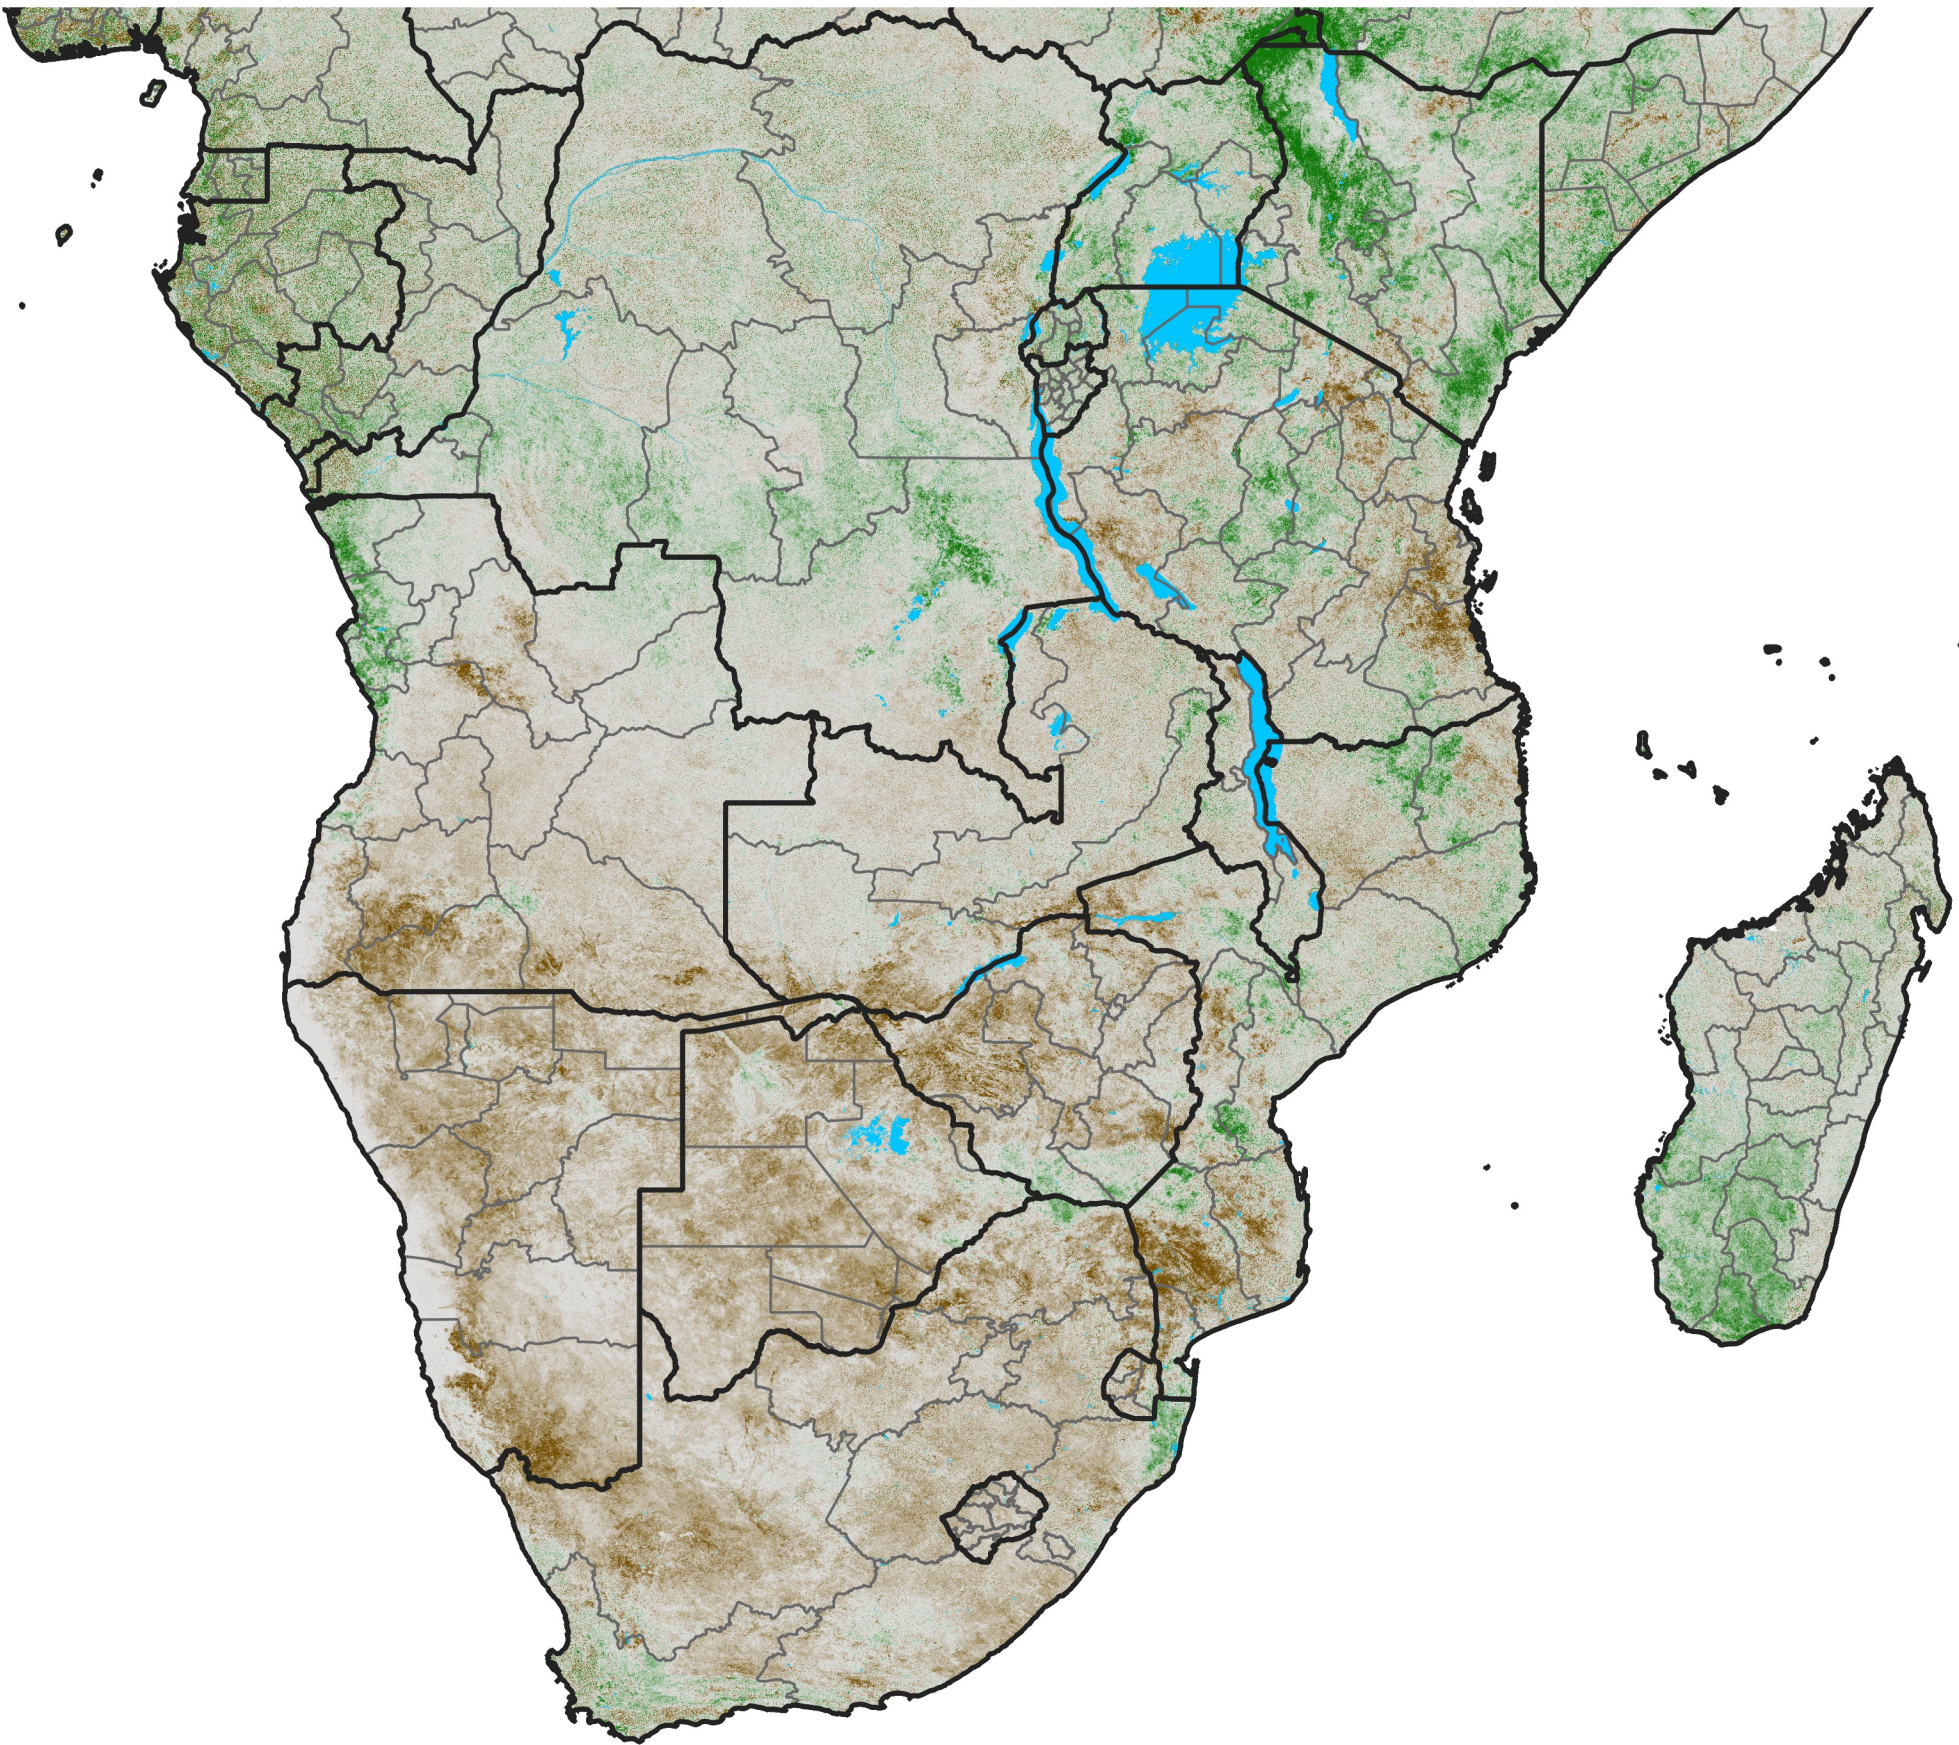

# Southern Africa NDVI Difference

2007 minus 2006

Period 18 / June 21 - 30, 2007

## NDVI Difference

< -0.3   -0.2   -0.1   -0.05   0.05   0.1   0.2   > 0.3

Negative

No Difference

Positive