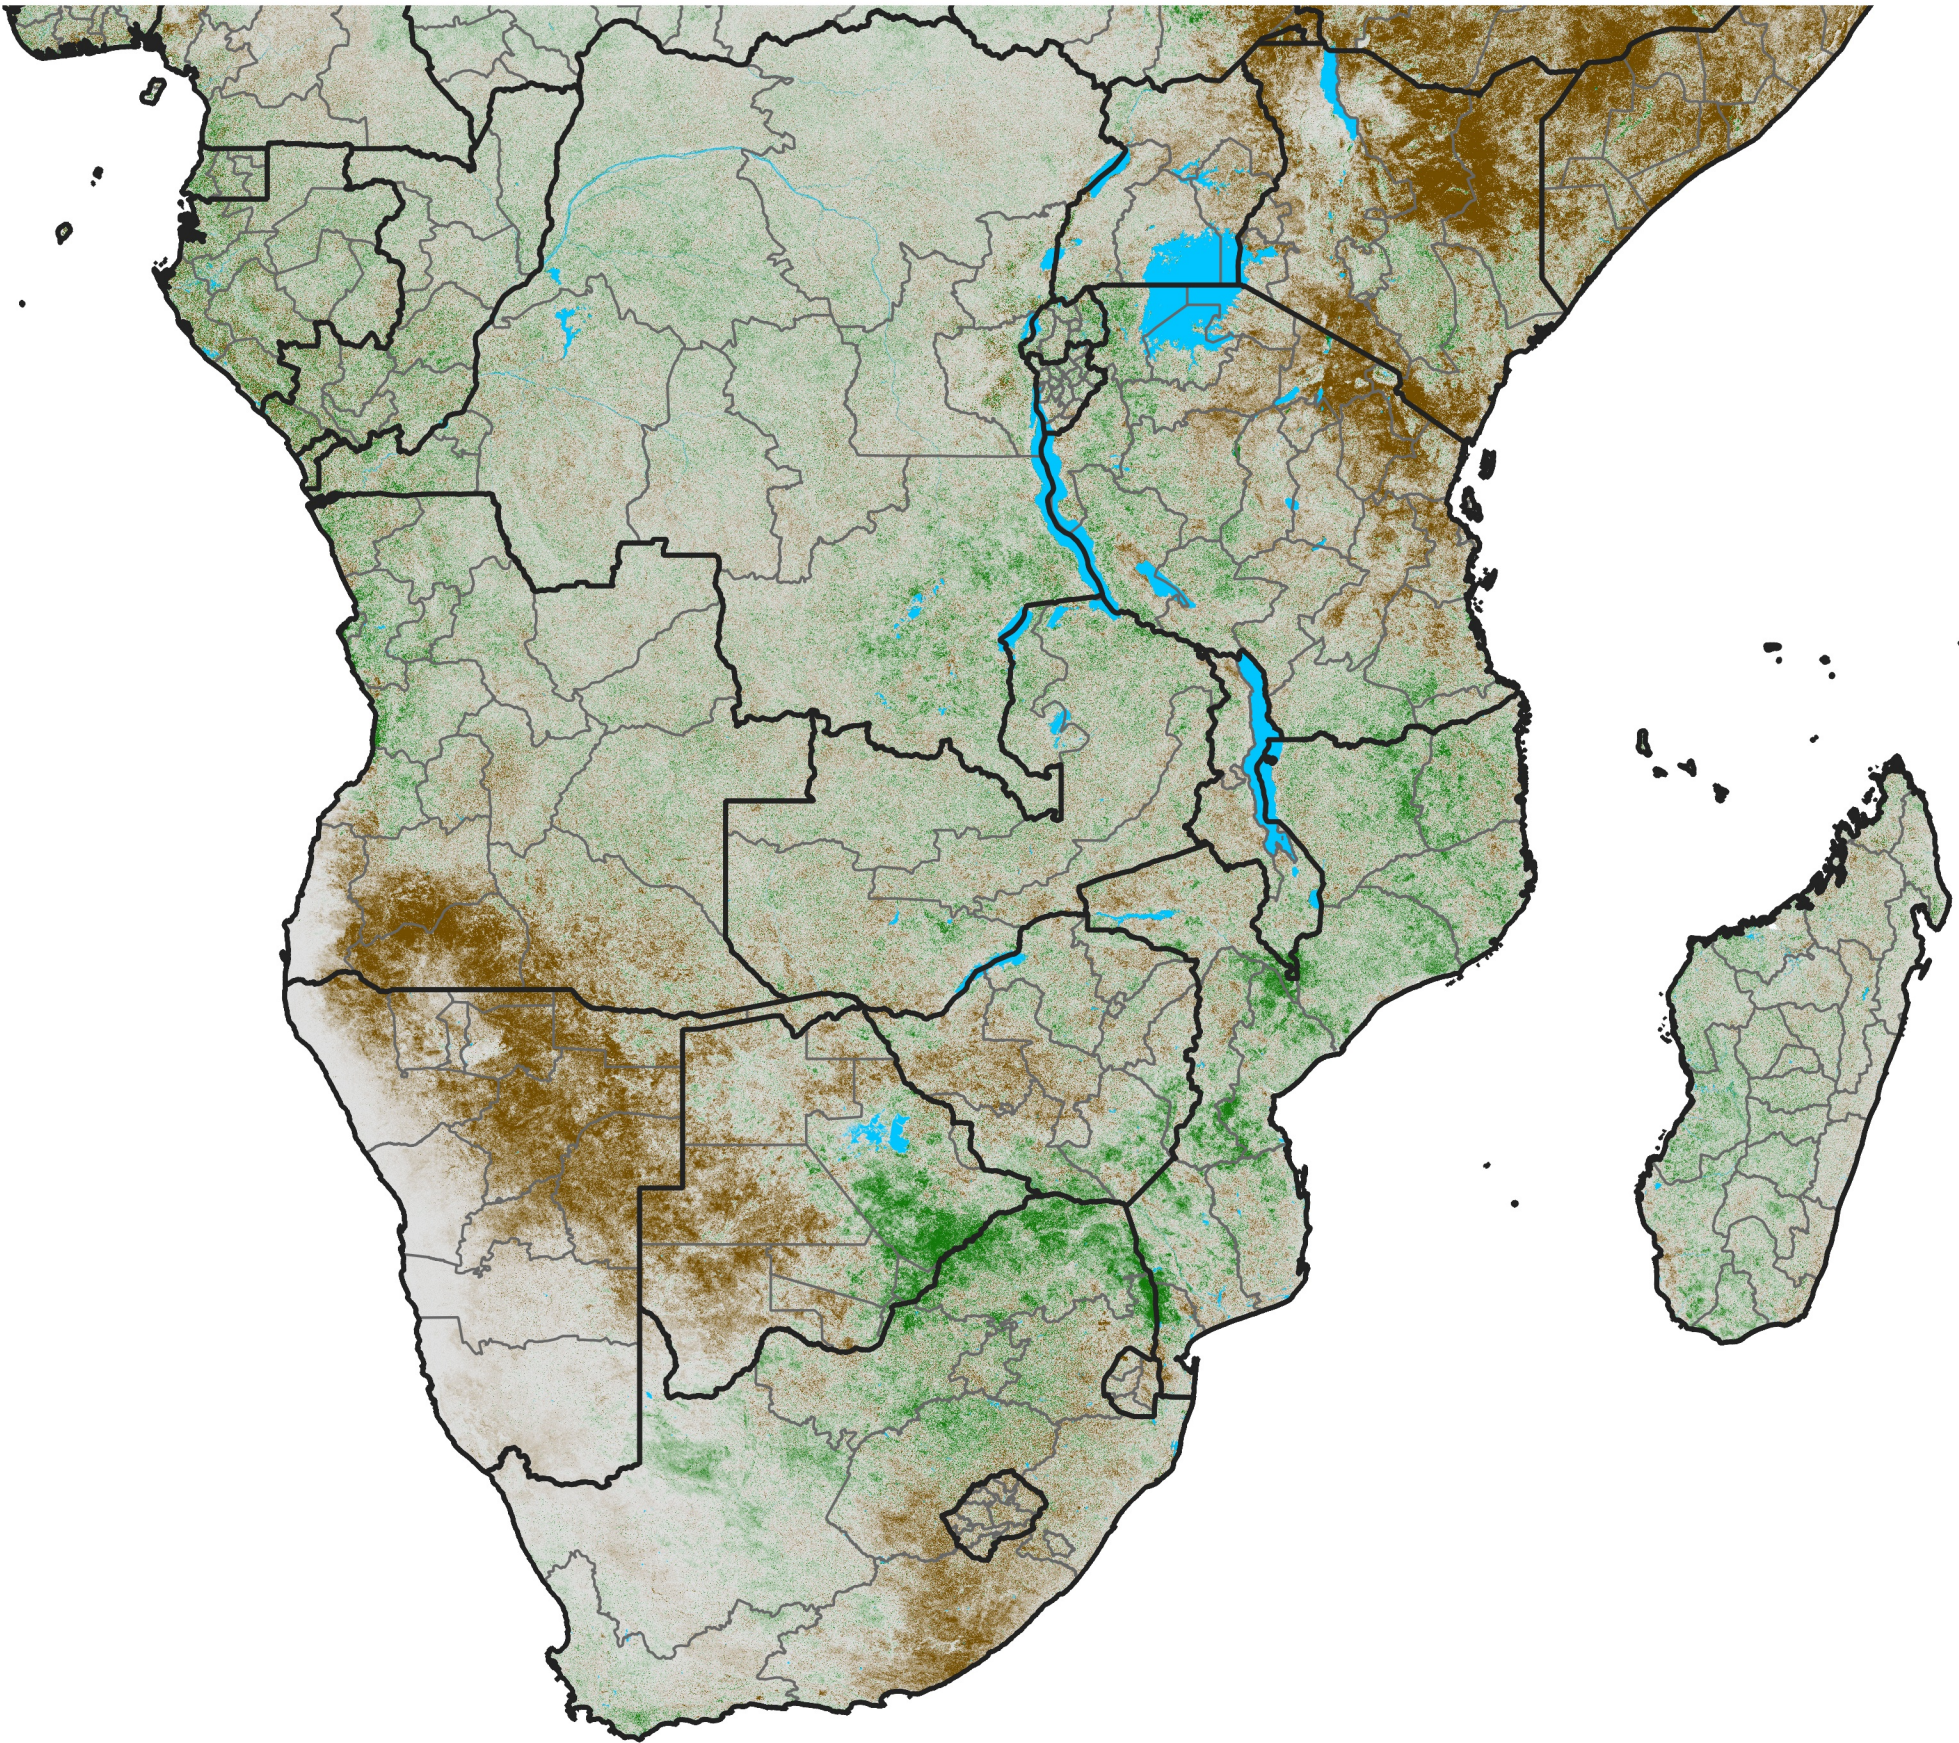

Southern Africa

NDVI Difference

2007 minus 2006

Period 32 / November 11 - 20, 2007

NDVI Difference

< -0.3 -0.2 -0.1 -0.05 0.05 0.1 0.2 > 0.3

Negative

No Difference