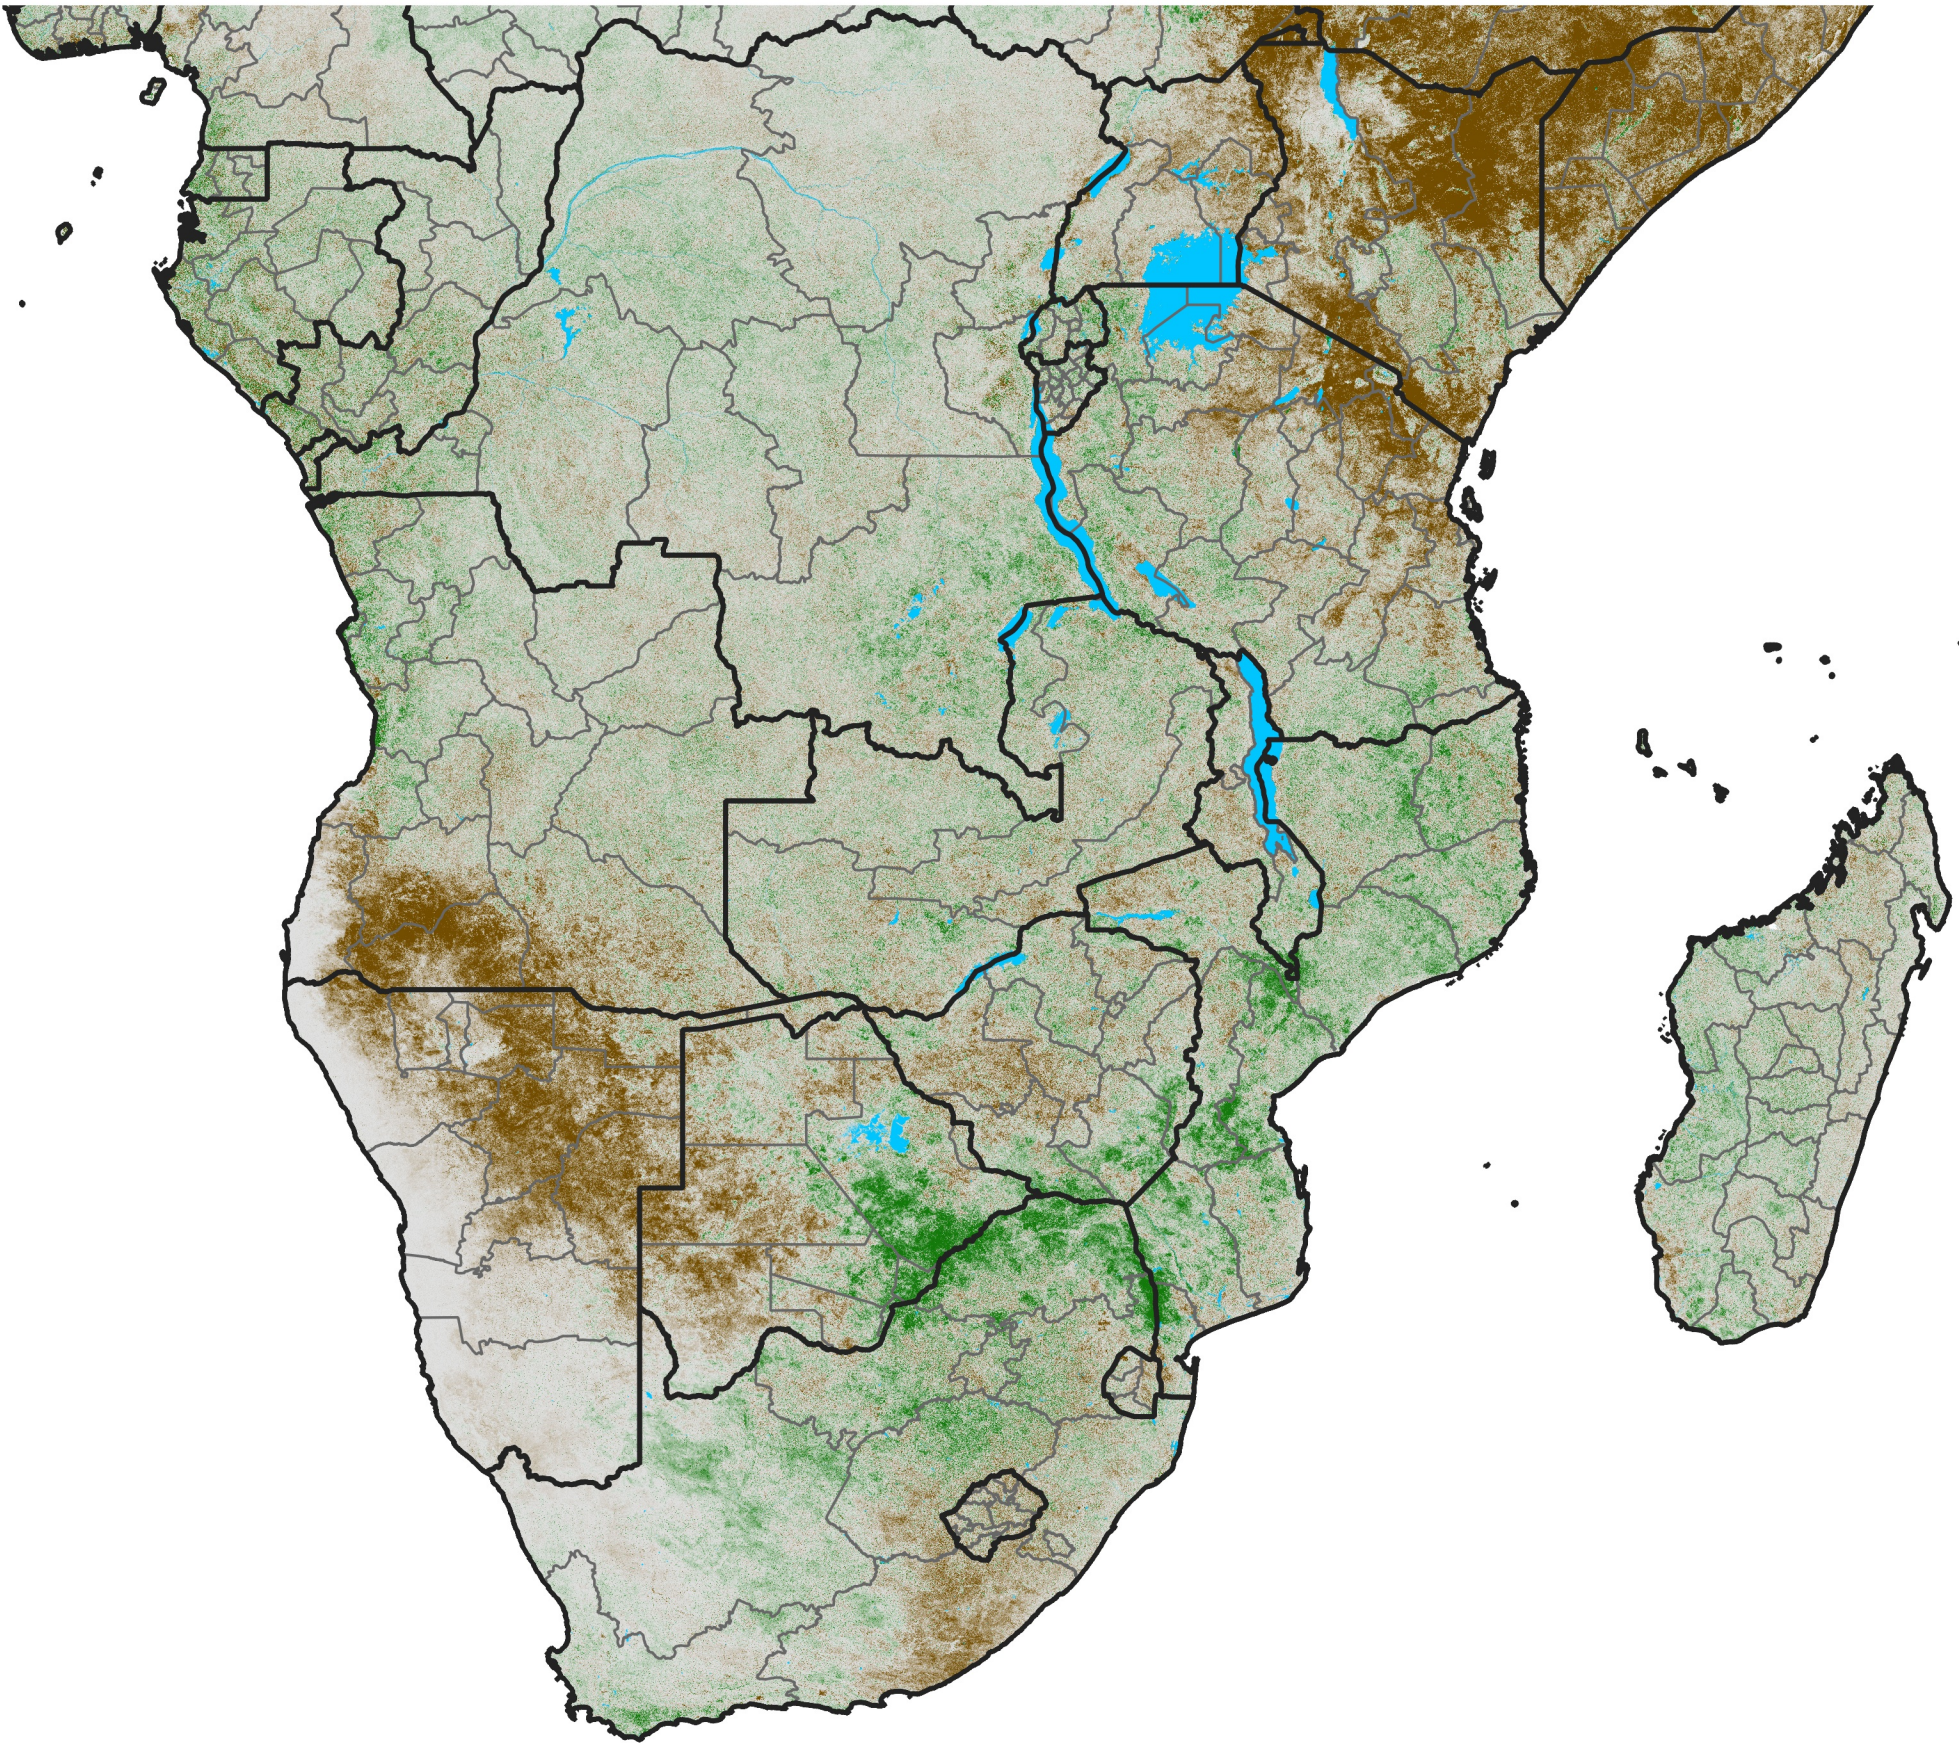

Southern Africa

NDVI Difference

2007 minus 2006

Period 33 / November 21 - 30, 2007

NDVI Difference

<math>< -0.3</math> -0.2 -0.1 -0.05 0.05 0.1 0.2 > 0.3

Negative

No Difference